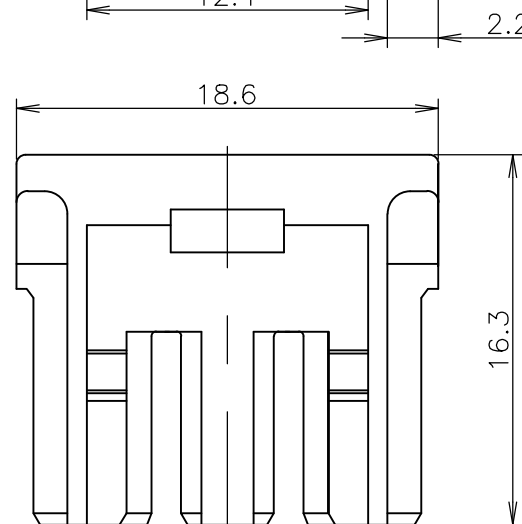

THIS DRAWING IS UNPUBLISHED.

RELEASED FOR PUBLICATION AUG, 2004.

© COPYRIGHT 2004 TE Connectivity Ltd.

ALL RIGHTS RESERVED.

REVISIONS

P	LTR	DESCRIPTION	DATE	DWN	APVD
	D2	REVISED ECR-18-006069	20APR2018	SC	BH