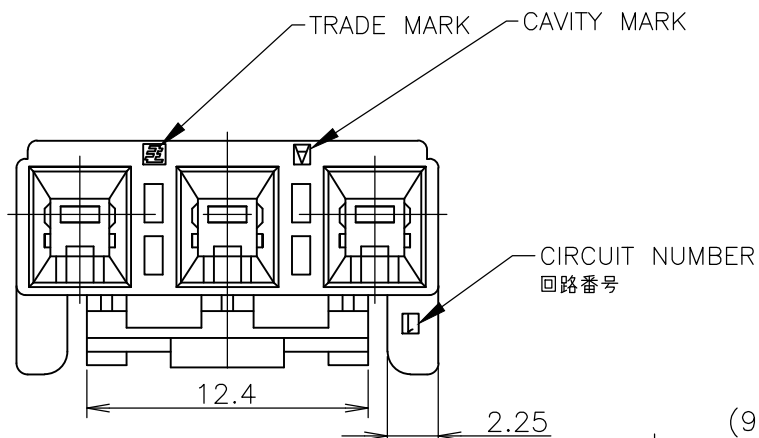

THIS DRAWING IS UNPUBLISHED.

RELEASED FOR PUBLICATION AUG, 2004.

© COPYRIGHT 2004 TE Connectivity Ltd.

ALL RIGHTS RESERVED.

REVISIONS

P	LTR	DESCRIPTION	DATE	DWN	APVD
	D2	REVISED ECR-18-006069	20APR2018	SC	BH