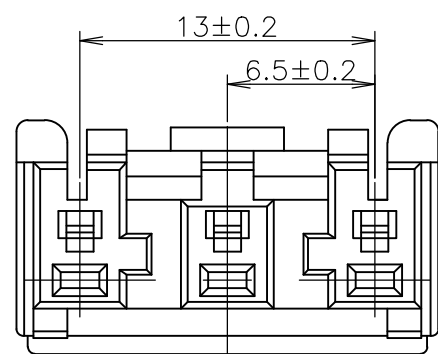

THIS DRAWING IS UNPUBLISHED.

RELEASED FOR PUBLICATION AUG, 2004.

© COPYRIGHT 2004 TE Connectivity Ltd.

ALL RIGHTS RESERVED.

REVISIONS

P	LTR	DESCRIPTION	DATE	DWN	APVD
	D2	REVISED ECR-18-006069	20APR2018	SC	BH