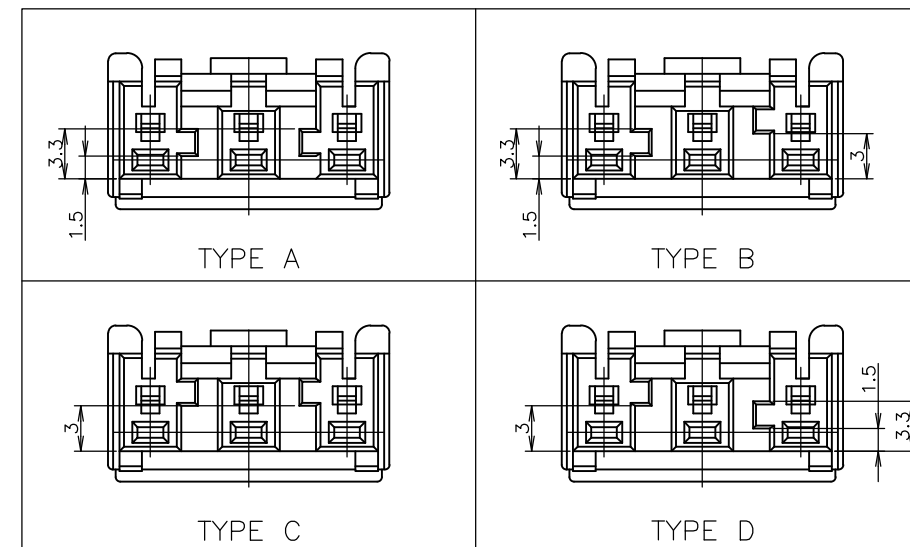

KEYING TYPE

ハウジング (HOUSING)	6/6ナイロンガラス強化 (6/6 NYLON GLASS FILLED)
名称 (NAME)	材料 (MATERIAL)

① かん合相手製品型番：
ヘッダーアッセンブリ：SEE TABLE
リセコンタクト：1376347-1
1376348-1

② 青色については色むらがでる可能性があります。

① MATING CONN. P/N
HDR ASSEMBLY: SEE TABLE
REC CONTACT: 1376347-1
1376348-1

② UNEVEN COLORING MAY COME OUT OF BLUE.

③ PRELIMINARY-NOT FOR PRODUCTION

かん合相手型番 MATING CONN. P/N	キーイングタイプ TYPE OF KEYING	色 COLOR	極数 POS	型番 PART NO.
2-1747049-1	TYPE A	青色 BLUE	3極 3POS	2-1747047-1
3-1747049-4	TYPE D	黄色 YELLOW	3極 3POS	3-1747047-4
2-1747049-3	TYPE C	青色 BLUE	3極 3POS	2-1747047-3
1-1747049-2	TYPE B	赤色 RED	3極 3POS	1-1747047-2
1747049-1	TYPE A	自然色 NATURAL	3極 3POS	1747047-1

THIS DRAWING IS A CONTROLLED DOCUMENT.

DIMENSIONS: 単位： 耗 mm	TOLERANCES UNLESS OTHERWISE SPECIFIED: 一般公差
	0 PLC ± 0.3 1 PLC ± 0.3 2 PLC ± 0.3 3 PLC ± 0.2 4 PLC ± ANGLES ± 2'
MATERIAL 材料 SEE TABLE	FINISH 仕上

DWN A.OISHI 27AUG2004	STE TE Connectivity Ltd.		GRACE INERTIA CONNECTOR 6.5MM PITCH PLUG HOUSING 3P	
CHK N.YAMASAKI 27AUG2004				
APVD S.MANABE 27AUG2004	NAME 名称			
PRODUCT SPEC 製品規格 108-5990				
APPLICATION SPEC 取付適用規格 114-5292				
WEIGHT	SIZE A3	CAGE CODE 00779	DRAWING NO 番号 G-1747047	RESTRICTED TO
CUSTOMER DRAWING	SCALE 尺度 3:1	SHEET 1 OF 1	REV D2