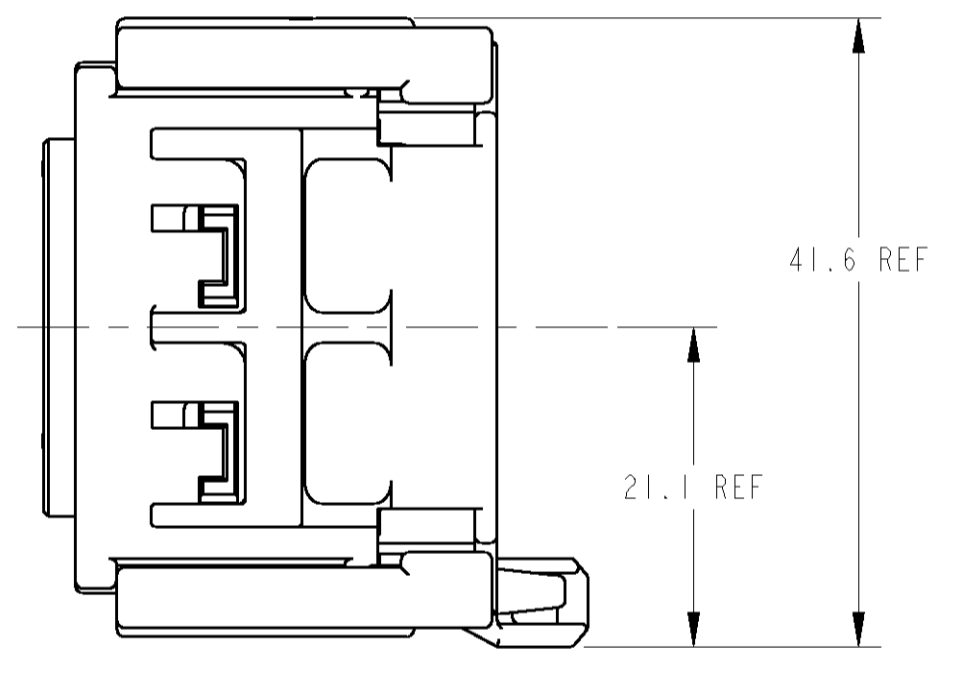

LOC	DIST	REVISIONS			
		P. LTR	DESCRIPTION	DATE	DWN APVD
J	-	A	RELEASED	11MAY06	SS KS

- MATING CONNECTOR IS:
P/N:1612272,1717313
 - HANDLING OF THIS PART SHOULD FOLLOW INSTRUCTION SHEET NO.411-78084.
 - COMPONENTS OF THIS PART;SEE TABLE-1
 - THIS PRODUCT IS SHIPPED WITH RETAINER PRE-LOCKED POSITION.
 - ASSEMBLED BY CUSTOMER.
LEVER P/N FOR SUPPLEMENT:1747142
 - PLEASE USE A WIRE COVER, WHEN YOU CANNOT SECURE THE WORKING SPACE BETWEEN A LEVER AND AN ELECTRIC WIRE.
-
- 嵌合相手品番
P/N:1612272,1717313
 - 本製品の取扱は取扱説明書NO.411-78084に従うこと
 - 本製品の構成部品;TABLE-1参照
 - リテーナは取付止め状態で出荷される。
 - レバーは顧客にて組立てされる。
補給用レバー品番:1747142
 - レバーと電線の隙間(作業スペース)が確保出来ない時はカバーを使用下さい。

PAPER BOX ダンボール箱	OUTER 外表	PACKING STYLE		
		SOFT TRAY プラスチックトレイ	INNER 内装	梱包形態
I	BLACK	PBT	SLIDER-L	6
I	BLACK	PBT	SLIDER-R	5
I	REDDISH BROWN	SILICONE	SEAL RING	4
I	NATURAL	PBT	RETAINER	3
I	BLACK	PBT	FRONT CAV	2
I	BLACK	PBT	PLUG HSG 60POS	1
1747140-1	COLOR	MATERIAL	NAME	ITEM NO.

DIMENSIONS: mm		TOLERANCES UNLESS OTHERWISE SPECIFIED: mm ±0.3		DWN S. SHISHIKURA 11MAY06 CHK K. SAKAMAKI 11MAY06		Tyco Electronics AMP K.K. Kawasaki, Japan	
MATERIAL P/N SEE TABLE		FINISH SEE TABLE		PRODUCT SPEC 108-5891 APPLICATION SPEC 114-5336 WEIGHT 40 g CUSTOMER DRAWING		NAME P/N SEALED EFI ECU 0.64/2.311 I/O CONNECTOR 60POS PLUG HOUSING ASSY(REVERSE VERSION) SIZE CAGE CODE DRAWING NO A 00779 C=1747140 SHEET 2:1 OF 1 REV A	