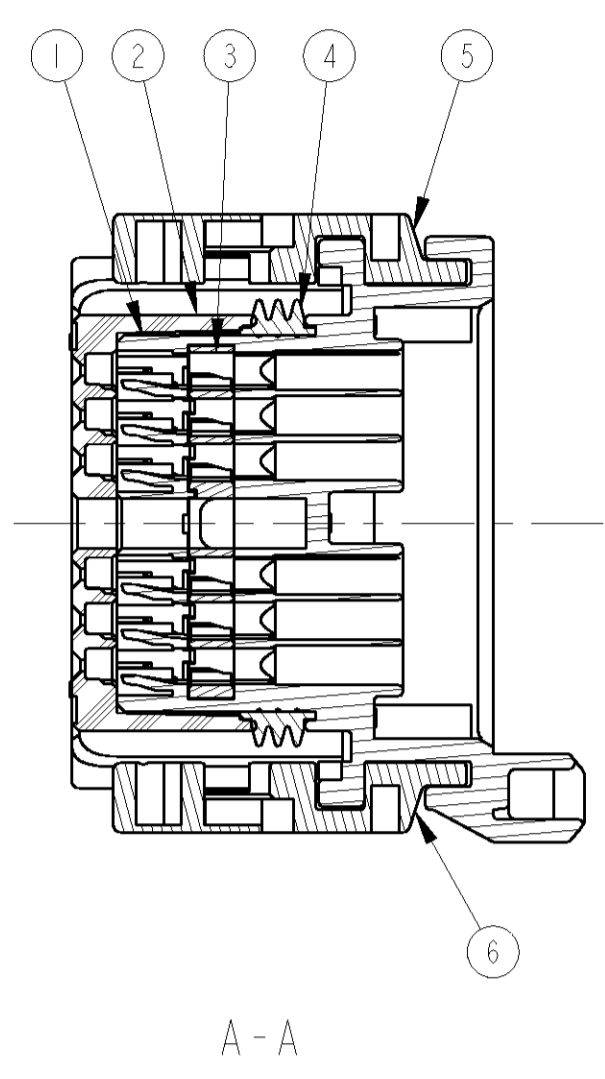

LOC	DIST	REVISIONS			
		P. LTR	DESCRIPTION	DATE	DWN APVD
J	-	A	RELEASED	11MAY06	SS KS

- MATING CONNECTOR IS:
P/N:1612272,1717313
 - HANDLING OF THIS PART SHOULD FOLLOW INSTRUCTION SHEET NO.411-78084.
 - COMPONENTS OF THIS PART;SEE TABLE-1
 - THIS PRODUCT IS SHIPPED WITH RETAINER PRE-LOCKED POSITION.
 - ASSEMBLED BY CUSTOMER.
LEVER P/N FOR SUPPLEMENT:1747142
 - PLEASE USE A WIRE COVER, WHEN YOU CANNOT SECURE THE WORKING SPACE BETWEEN A LEVER AND AN ELECTRIC WIRE.
-
- 嵌合相手品番
P/N:1612272,1717313
 - 本製品の取扱は取扱説明書NO.411-78084に従うこと
 - 本製品の構成部品;TABLE-1参照
 - リテーナは取付止め状態で出荷される。
 - レバーは顧客にて組立てされる。
補給用レバー品番:1747142
 - レバーと電線の隙間(作業スペース)が確保出来ない時はカバーを使用下さい。

PAPER BOX ダンボール箱	OUTER 外表	PACKING STYLE		
		SOFT TRAY プラスチックトレイ	INNER 内装	梱包形態
I	BLACK	PBT	SLIDER-L	6
I	BLACK	PBT	SLIDER-R	5
I	REDDISH BROWN	SILICONE	SEAL RING	4
I	NATURAL	PBT	RETAINER	3
I	BLACK	PBT	FRONT CAV	2
I	BLACK	PBT	PLUG HSG 60POS	1
1747140-1	COLOR	MATERIAL	NAME	ITEM NO.

DIMENSIONS: mm		TOLERANCES UNLESS OTHERWISE SPECIFIED: mm ±0.3		DWN S. SHISHIKURA 11MAY06 CHK K. SAKAMAKI 11MAY06		Tyco Electronics AMP K.K. Kawasaki, Japan	
MATERIAL P/N SEE TABLE		FINISH SEE TABLE		PRODUCT SPEC 108-5891 APPLICATION SPEC 114-5336 WEIGHT 40 g CUSTOMER DRAWING		NAME P/N SEALED EFI ECU 0.64/2.311 I/O CONNECTOR 60POS PLUG HOUSING ASSY(REVERSE VERSION) SIZE CAGE CODE DRAWING NO A 00779 C=1747140 SHEET 2:1 OF 1 REV A	