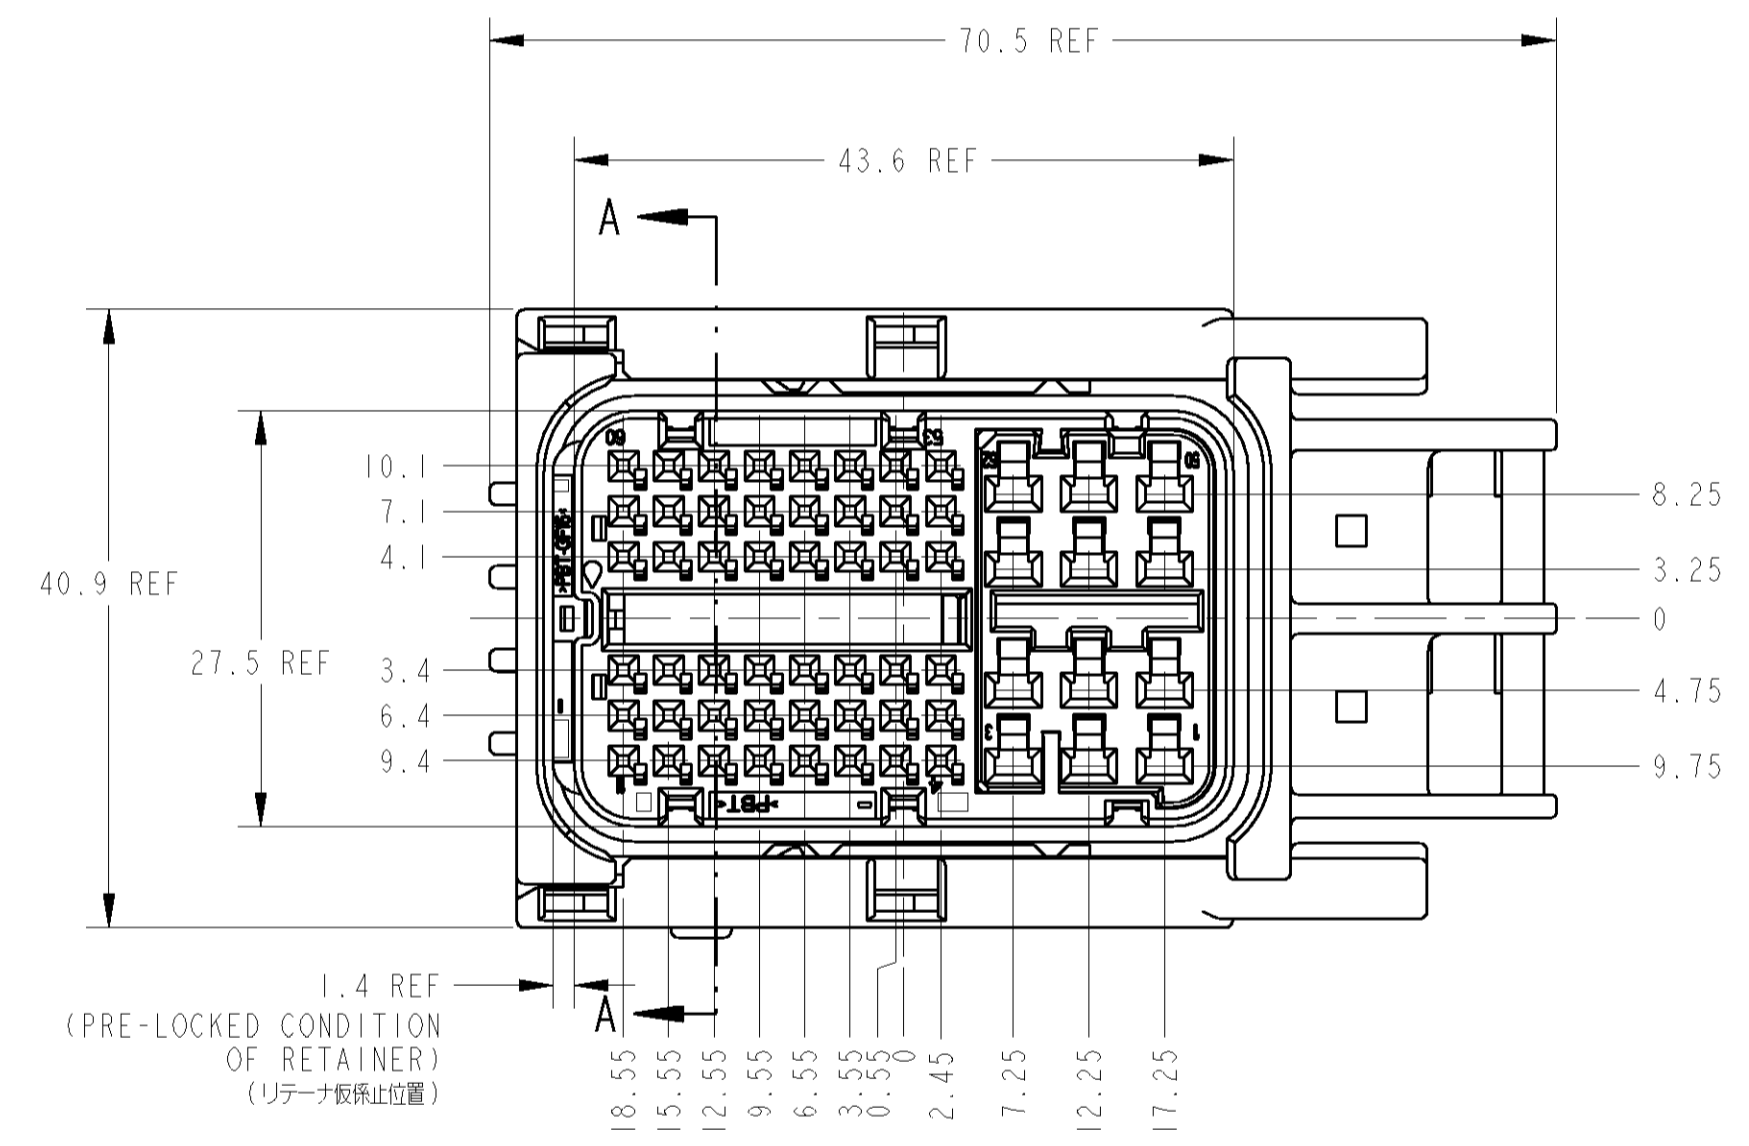

LOC	DIST	REVISIONS			
		P. LTR	DESCRIPTION	DATE	DWN APVD
J	-	A	RELEASED	11MAY06	SS KS

- MATING CONNECTOR IS:
P/N:1612272,1717313
 - HANDLING OF THIS PART SHOULD FOLLOW INSTRUCTION SHEET NO.411-78084.
 - COMPONENTS OF THIS PART;SEE TABLE-1
 - THIS PRODUCT IS SHIPPED WITH RETAINER PRE-LOCKED POSITION.
 - ASSEMBLED BY CUSTOMER.
LEVER P/N FOR SUPPLEMENT:1747142
 - PLEASE USE A WIRE COVER, WHEN YOU CANNOT SECURE THE WORKING SPACE BETWEEN A LEVER AND AN ELECTRIC WIRE.
-
- 嵌合相手品番
P/N:1612272,1717313
 - 本製品の取扱は取扱説明書NO.411-78084に従うこと
 - 本製品の構成部品;TABLE-1参照
 - リテーナは取付止め状態で出荷される。
 - レバーは顧客にて組立てされる。
補給用レバー品番:1747142
 - レバーと電線の隙間(作業スペース)が確保出来ない時はカバーを使用下さい。

PAPER BOX ダンボール箱	OUTER 外表	PACKING STYLE		
		SOFT TRAY プラスチックトレイ	INNER 内装	梱包形態
I	BLACK	PBT	SLIDER-L	6
I	BLACK	PBT	SLIDER-R	5
I	REDDISH BROWN	SILICONE	SEAL RING	4
I	NATURAL	PBT	RETAINER	3
I	BLACK	PBT	FRONT CAV	2
I	BLACK	PBT	PLUG HSG 60POS	1
1747140-1	COLOR	MATERIAL	NAME	ITEM NO.

DIMENSIONS: mm		TOLERANCES UNLESS OTHERWISE SPECIFIED: mm ±0.3		DWN S. SHISHIKURA 11MAY06 CHK K. SAKAMAKI 11MAY06		Tyco Electronics AMP K.K. Kawasaki, Japan	
MATERIAL P/N SEE TABLE		FINISH SEE TABLE		PRODUCT SPEC 108-5891 APPLICATION SPEC 114-5336 WEIGHT 40 g CUSTOMER DRAWING		NAME P/N SEALED EFI ECU 0.64/2.311 I/O CONNECTOR 60POS PLUG HOUSING ASSY(REVERSE VERSION) SIZE CAGE CODE DRAWING NO A 00779 C=1747140 SHEET 2:1 OF 1 REV A	