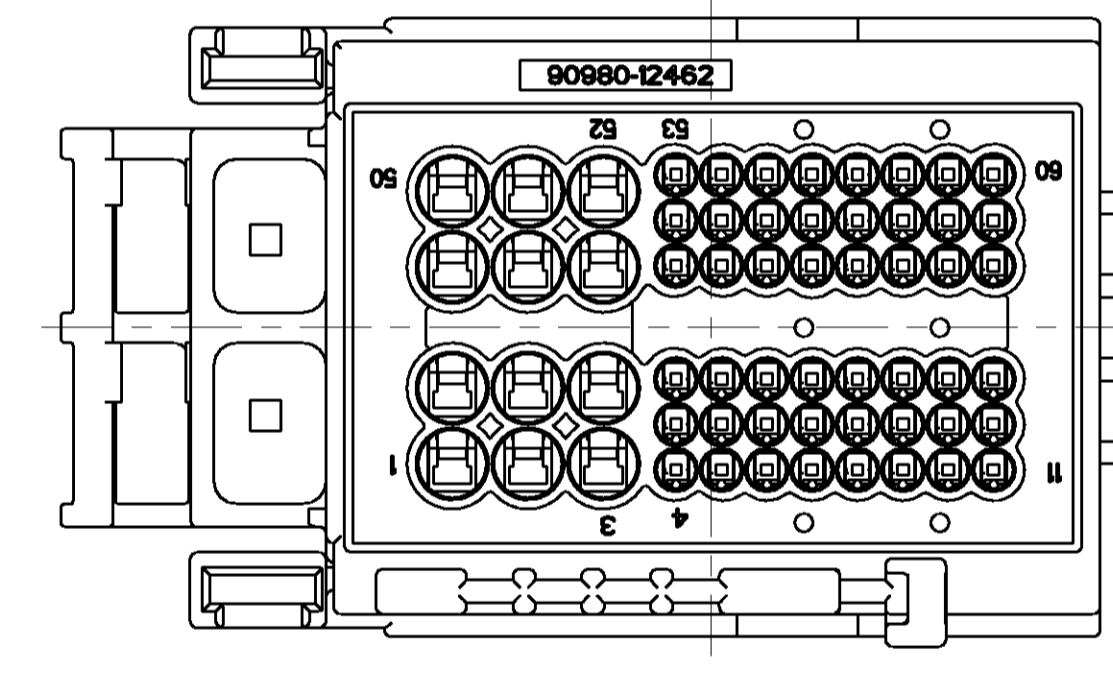

LOC	DIST	REVISIONS			
		P. LTR	DESCRIPTION	DATE	DWN APVD
J	-	A	RELEASED	11MAY06	SS KS

- MATING CONNECTOR IS:
P/N:1612272,1717313
 - HANDLING OF THIS PART SHOULD FOLLOW INSTRUCTION SHEET NO.411-78084.
 - COMPONENTS OF THIS PART;SEE TABLE-1
 - THIS PRODUCT IS SHIPPED WITH RETAINER PRE-LOCKED POSITION.
 - ASSEMBLED BY CUSTOMER.
LEVER P/N FOR SUPPLEMENT:1747142
 - PLEASE USE A WIRE COVER, WHEN YOU CANNOT SECURE THE WORKING SPACE BETWEEN A LEVER AND AN ELECTRIC WIRE.
-
- 嵌合相手品番
P/N:1612272,1717313
 - 本製品の取扱は取扱説明書NO.411-78084に従うこと
 - 本製品の構成部品;TABLE-1参照
 - リテーナは取付止め状態で出荷される。
 - レバーは顧客にて組立てされる。
補給用レバー品番:1747142
 - レバーと電線の隙間(作業スペース)が確保出来ない時はカバーを使用下さい。

PAPER BOX ダンボール箱	OUTER 外表	PACKING STYLE		
		SOFT TRAY プラスチックトレイ	INNER 内装	梱包形態
I	BLACK	PBT	SLIDER-L	6
I	BLACK	PBT	SLIDER-R	5
I	REDDISH BROWN	SILICONE	SEAL RING	4
I	NATURAL	PBT	RETAINER	3
I	BLACK	PBT	FRONT CAV	2
I	BLACK	PBT	PLUG HSG 60POS	1
1747140-1	COLOR	MATERIAL	NAME	ITEM NO.

DIMENSIONS: mm		TOLERANCES UNLESS OTHERWISE SPECIFIED: mm ±0.3		DWN S. SHISHIKURA 11MAY06 CHK K. SAKAMAKI 11MAY06		Tyco Electronics AMP K.K. Kawasaki, Japan	
MATERIAL P/N SEE TABLE		FINISH SEE TABLE		PRODUCT SPEC 108-5891 APPLICATION SPEC 114-5336 WEIGHT 40 g CUSTOMER DRAWING		NAME P/N SEALED EFI ECU 0.64/2.311 I/O CONNECTOR 60POS PLUG HOUSING ASSY(REVERSE VERSION) SIZE CAGE CODE DRAWING NO A 00779 C=1747140 SHEET 2:1 OF 1 REV A	