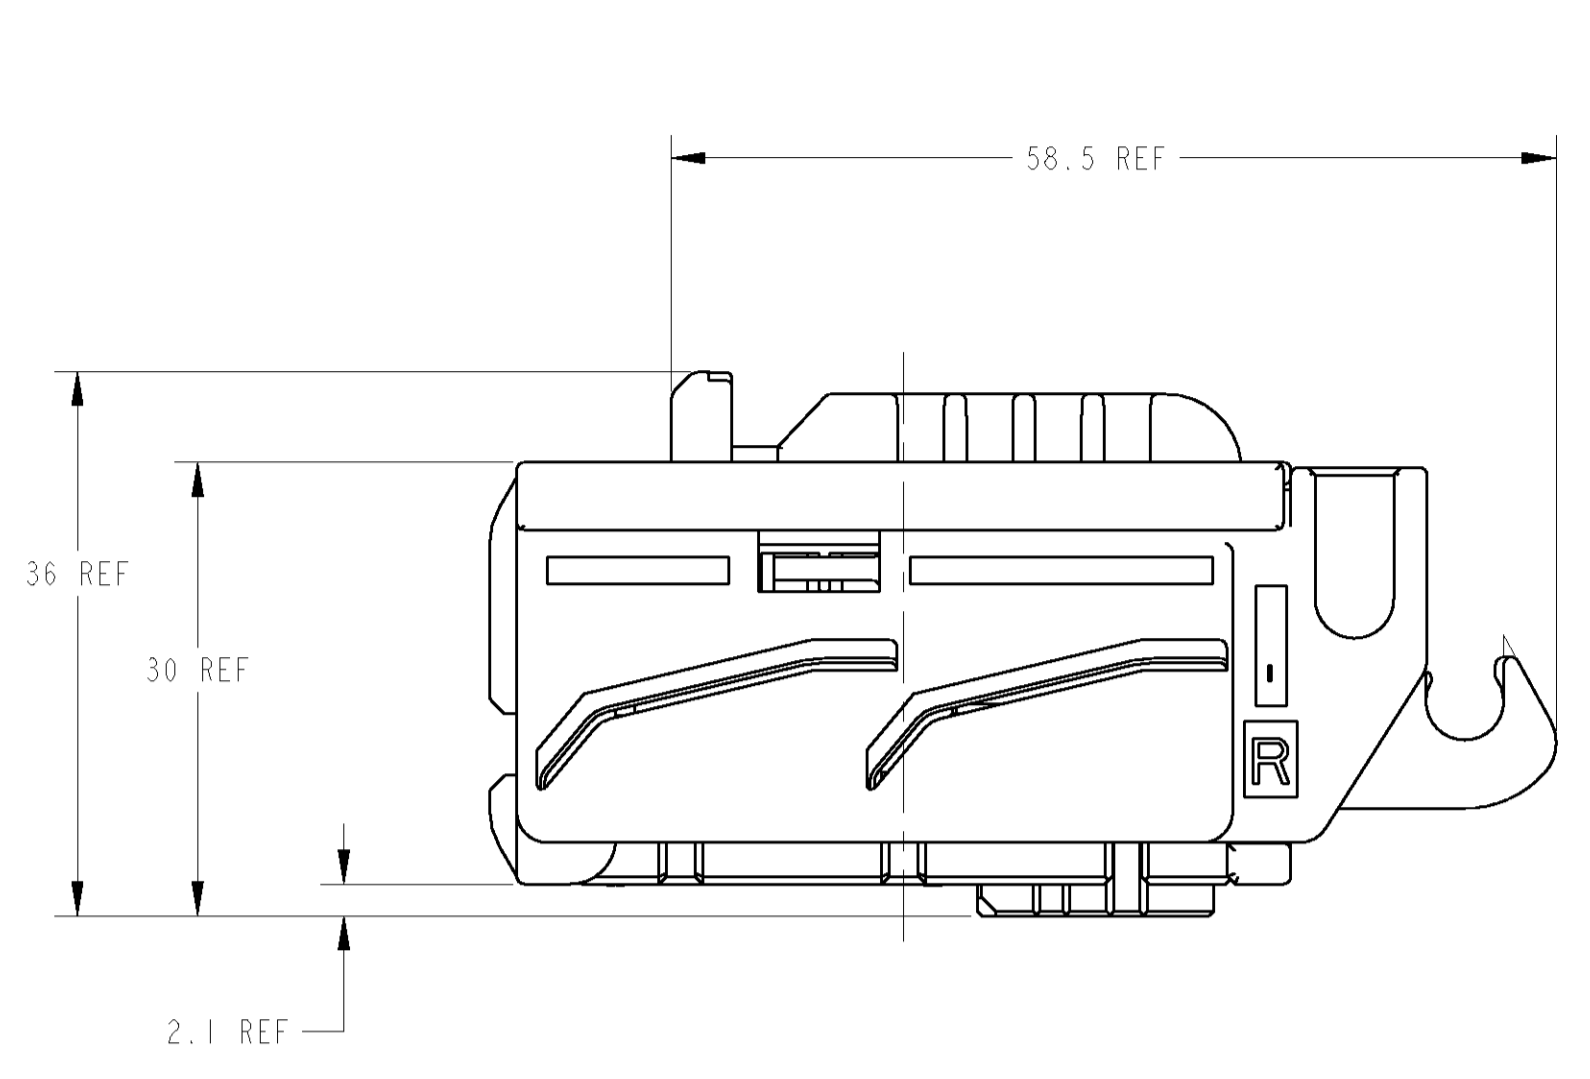

LOC	DIST	REVISIONS			
		P. LTR	DESCRIPTION	DATE	DWN APVD
J	-	A	RELEASED	11MAY06	SS KS

- MATING CONNECTOR IS:
P/N:1612272,1717313
 - HANDLING OF THIS PART SHOULD FOLLOW INSTRUCTION SHEET NO.411-78084.
 - COMPONENTS OF THIS PART;SEE TABLE-1
 - THIS PRODUCT IS SHIPPED WITH RETAINER PRE-LOCKED POSITION.
 - ASSEMBLED BY CUSTOMER.
LEVER P/N FOR SUPPLEMENT:1747142
 - PLEASE USE A WIRE COVER, WHEN YOU CANNOT SECURE THE WORKING SPACE BETWEEN A LEVER AND AN ELECTRIC WIRE.
-
- 嵌合相手品番
P/N:1612272,1717313
 - 本製品の取扱は取扱説明書NO.411-78084に従うこと
 - 本製品の構成部品;TABLE-1参照
 - リテーナは取付止め状態で出荷される。
 - レバーは顧客にて組立てされる。
補給用レバー品番:1747142
 - レバーと電線の隙間(作業スペース)が確保出来ない時はカバーを使用下さい。

PAPER BOX ダンボール箱	OUTER 外表	PACKING STYLE		
		SOFT TRAY プラスチックトレイ	INNER 内装	梱包形態
I	BLACK	PBT	SLIDER-L	6
I	BLACK	PBT	SLIDER-R	5
I	REDDISH BROWN	SILICONE	SEAL RING	4
I	NATURAL	PBT	RETAINER	3
I	BLACK	PBT	FRONT CAV	2
I	BLACK	PBT	PLUG HSG 60POS	1
1747140-1	COLOR	MATERIAL	NAME	ITEM NO.

DIMENSIONS: mm		TOLERANCES UNLESS OTHERWISE SPECIFIED: mm ±0.3		DWN S. SHISHIKURA 11MAY06 CHK K. SAKAMAKI 11MAY06		Tyco Electronics AMP K.K. Kawasaki, Japan	
MATERIAL P/N SEE TABLE		FINISH SEE TABLE		PRODUCT SPEC 108-5891 APPLICATION SPEC 114-5336 WEIGHT 40 g CUSTOMER DRAWING		NAME P/N SEALED EFI ECU 0.64/2.311 I/O CONNECTOR 60POS PLUG HOUSING ASSY(REVERSE VERSION) SIZE CAGE CODE DRAWING NO A 00779 C=1747140 SHEET 2:1 OF 1 REV A	