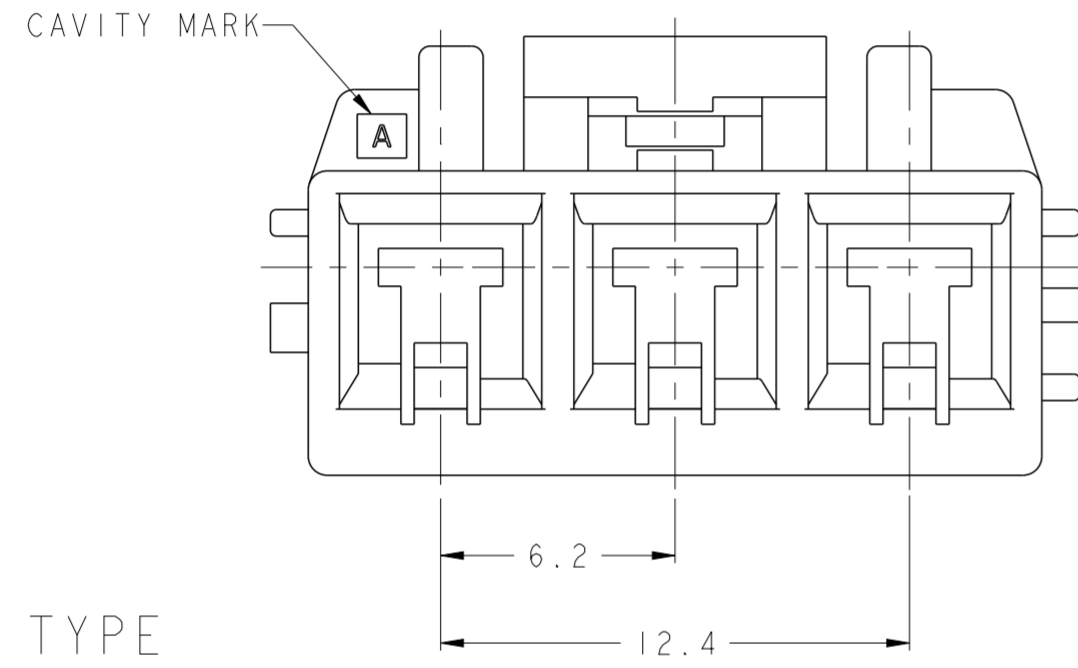

3 PARTS MEET WITH GWT 750°C

SECTION A-A

KEYING TYPE

SCALE 4:1

<p>TYPE-A COLOR:NATURAL</p>	<p>TYPE-B COLOR:RED</p>
<p>TYPE-C COLOR:BLUE</p>	<p>TYPE-D COLOR:YELLOW</p>

1747996-4	TYPE D	② YELLOW	1747995-4
1747996-3	TYPE C	② BLUE	1747995-3
1747996-2	TYPE B	② RED	1747995-2
1747996-1	TYPE A	NATURAL	1747995-1
① MATING CONN. P/N	KEYING TYPE	COLOR	PART NUMBER

THIS DRAWING IS A CONTROLLED DOCUMENT.

DIMENSIONS: mm	TOLERANCES UNLESS OTHERWISE SPECIFIED: 0 PLC ±0.3 1 PLC ±0.3 2 PLC ±0.3 3 PLC ±0.2 4 PLC ±0.2 ANGLES ±3° FINISH -	MATERIAL PA66, G/F UL94 V-0	DWN A. OISHI 07DEC2004 CHK N. YAMASAKI 07DEC2004 APVD S. MANABE 07DEC2004	PRODUCT SPEC 108-78232	APPLICATION SPEC 114-5356	WEIGHT -	CUSTOMER DRAWING	SCALE 5:1	SHEET 1 OF 1	REV E1
-------------------	--	-----------------------------------	--	---------------------------	------------------------------	-------------	------------------	-----------	--------------	--------

NAME: GRACE HI-CURRENT(GHC) EYELET 6.2mm 3POS PLUG HOUSING

SIZE: A2 CAGE CODE: 00779 DRAWING NO: 1747995 RESTRICTED TO: [ ]