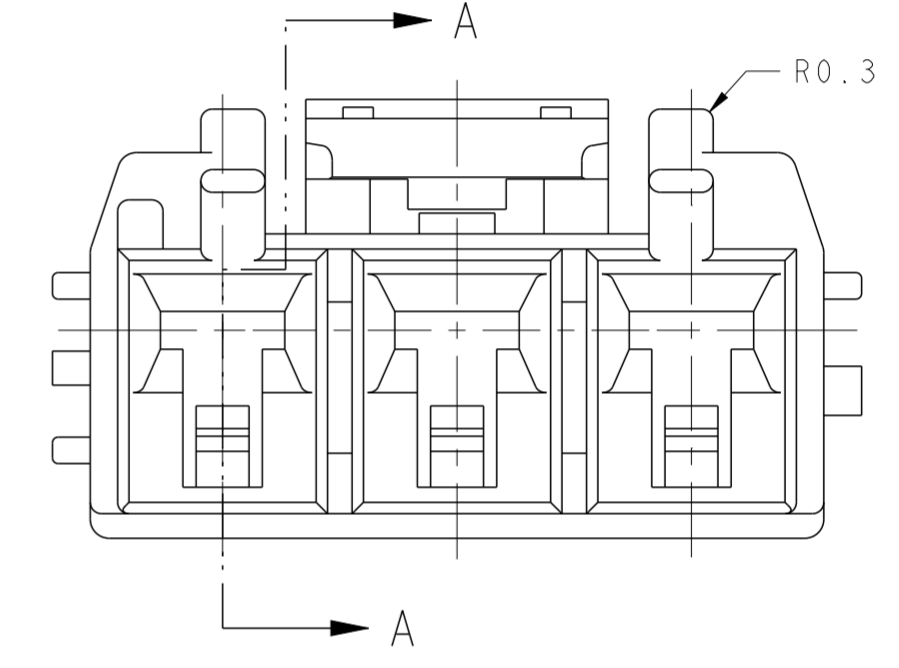

3 PARTS MEET WITH GWT 750°C

SECTION A-A

KEYING TYPE

SCALE 4:1

<p>TYPE-A COLOR:NATURAL</p>	<p>TYPE-B COLOR:RED</p>
<p>TYPE-C COLOR:BLUE</p>	<p>TYPE-D COLOR:YELLOW</p>

1747996-4	TYPE D	② YELLOW	1747995-4
1747996-3	TYPE C	② BLUE	1747995-3
1747996-2	TYPE B	② RED	1747995-2
1747996-1	TYPE A	NATURAL	1747995-1
① MATING CONN. P/N	KEYING TYPE	COLOR	PART NUMBER

THIS DRAWING IS A CONTROLLED DOCUMENT.

DIMENSIONS: mm	TOLERANCES UNLESS OTHERWISE SPECIFIED: 0 PLC ±0.3 1 PLC ±0.3 2 PLC ±0.3 3 PLC ±0.2 4 PLC ±0.2 ANGLES ±3° FINISH -	MATERIAL PA66, G/F UL94 V-0	DWN A. OISHI 07DEC2004 CHK N. YAMASAKI 07DEC2004 APVD S. MANABE 07DEC2004	PRODUCT SPEC 108-78232	APPLICATION SPEC 114-5356	WEIGHT -	CUSTOMER DRAWING	SCALE 5:1	SHEET 1 OF 1	REV E1
-------------------	--	-----------------------------------	--	---------------------------	------------------------------	-------------	------------------	-----------	--------------	--------

NAME: GRACE HI-CURRENT(GHC) EYELET 6.2mm 3POS PLUG HOUSING

SIZE: A2 CAGE CODE: 00779 DRAWING NO: 1747995 RESTRICTED TO: [ ]