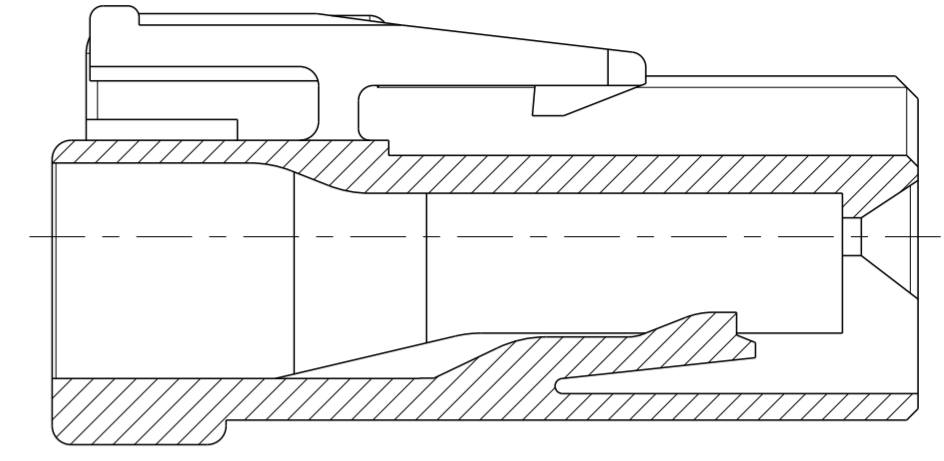

3 PARTS MEET WITH GWT 750°C

SECTION A-A

KEYING TYPE

SCALE 4:1

<p>TYPE-A COLOR:NATURAL</p>	<p>TYPE-B COLOR:RED</p>
<p>TYPE-C COLOR:BLUE</p>	<p>TYPE-D COLOR:YELLOW</p>

1747996-4	TYPE D	② YELLOW	1747995-4
1747996-3	TYPE C	② BLUE	1747995-3
1747996-2	TYPE B	② RED	1747995-2
1747996-1	TYPE A	NATURAL	1747995-1
① MATING CONN. P/N	KEYING TYPE	COLOR	PART NUMBER

THIS DRAWING IS A CONTROLLED DOCUMENT.

DIMENSIONS: mm	TOLERANCES UNLESS OTHERWISE SPECIFIED: 0 PLC ±0.3 1 PLC ±0.3 2 PLC ±0.3 3 PLC ±0.2 4 PLC ±0.2 ANGLES ±3° FINISH -	MATERIAL PA66, G/F UL94 V-0	DWN A. OISHI 07DEC2004 CHK N. YAMASAKI 07DEC2004 APVD S. MANABE 07DEC2004	PRODUCT SPEC 108-78232	APPLICATION SPEC 114-5356	WEIGHT -	CUSTOMER DRAWING	SCALE 5:1	SHEET 1 OF 1	REV E1
-------------------	--	-----------------------------------	--	---------------------------	------------------------------	-------------	------------------	-----------	--------------	--------

NAME: GRACE HI-CURRENT(GHC) EYELET 6.2mm 3POS PLUG HOUSING

SIZE: A2 CAGE CODE: 00779 DRAWING NO: 1747995 RESTRICTED TO: [ ]