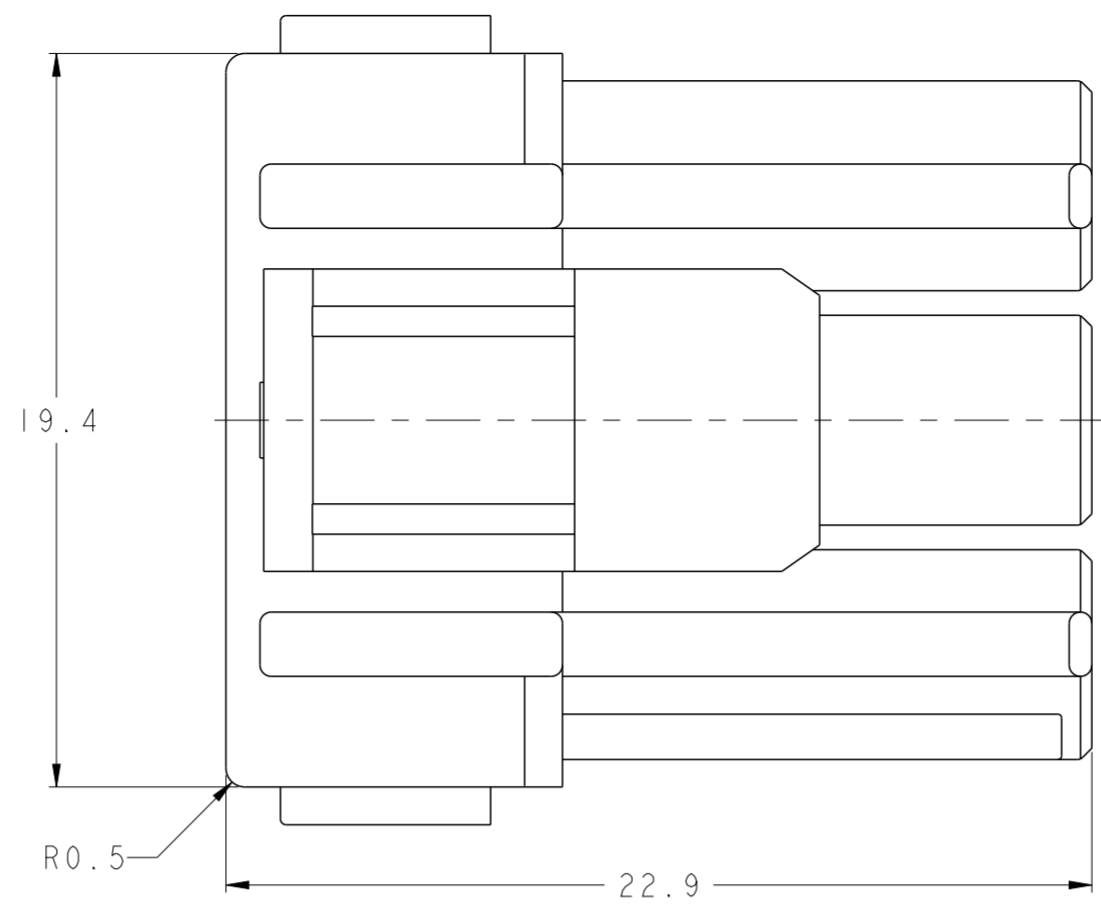

3 PARTS MEET WITH GWT 750°C

SECTION A-A

KEYING TYPE

SCALE 4:1

<p>TYPE-A COLOR:NATURAL</p>	<p>TYPE-B COLOR:RED</p>
<p>TYPE-C COLOR:BLUE</p>	<p>TYPE-D COLOR:YELLOW</p>

1747996-4	TYPE D	② YELLOW	1747995-4
1747996-3	TYPE C	② BLUE	1747995-3
1747996-2	TYPE B	② RED	1747995-2
1747996-1	TYPE A	NATURAL	1747995-1
① MATING CONN. P/N	KEYING TYPE	COLOR	PART NUMBER

THIS DRAWING IS A CONTROLLED DOCUMENT.

DIMENSIONS: mm	TOLERANCES UNLESS OTHERWISE SPECIFIED: 0 PLC ±0.3 1 PLC ±0.3 2 PLC ±0.3 3 PLC ±0.2 4 PLC ±0.2 ANGLES ±3° FINISH -	MATERIAL PA66, G/F UL94 V-0	DWN A. OISHI 07DEC2004 CHK N. YAMASAKI 07DEC2004 APVD S. MANABE 07DEC2004	PRODUCT SPEC 108-78232	APPLICATION SPEC 114-5356	WEIGHT -	CUSTOMER DRAWING	SCALE 5:1	SHEET 1 OF 1	REV E1
-------------------	--	-----------------------------------	--	---------------------------	------------------------------	-------------	------------------	-----------	--------------	--------

NAME: GRACE HI-CURRENT(GHC) EYELET 6.2mm 3POS PLUG HOUSING

SIZE: A2 CAGE CODE: 00779 DRAWING NO: 1747995 RESTRICTED TO: [ ]