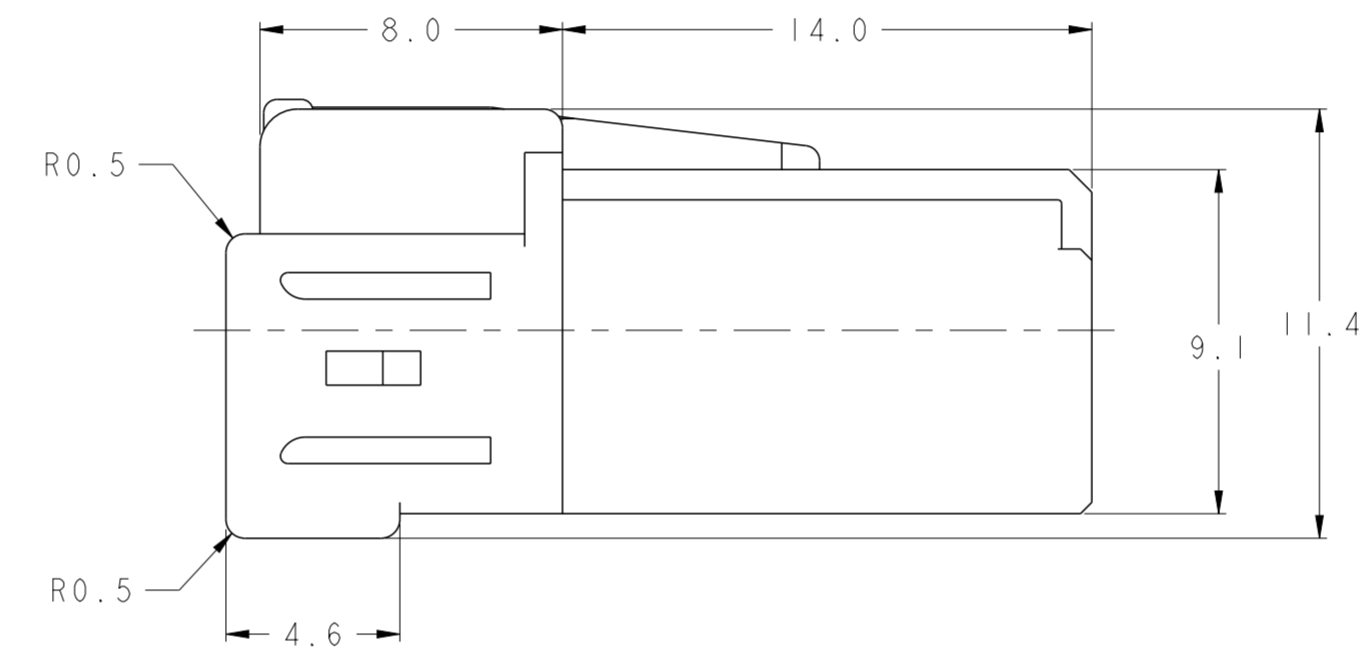

3 PARTS MEET WITH GWT 750°C

SECTION A-A

KEYING TYPE

SCALE 4:1

<p>TYPE-A COLOR:NATURAL</p>	<p>TYPE-B COLOR:RED</p>
<p>TYPE-C COLOR:BLUE</p>	<p>TYPE-D COLOR:YELLOW</p>

1747996-4	TYPE D	② YELLOW	1747995-4
1747996-3	TYPE C	② BLUE	1747995-3
1747996-2	TYPE B	② RED	1747995-2
1747996-1	TYPE A	NATURAL	1747995-1
① MATING CONN. P/N	KEYING TYPE	COLOR	PART NUMBER

THIS DRAWING IS A CONTROLLED DOCUMENT.

DIMENSIONS: mm	TOLERANCES UNLESS OTHERWISE SPECIFIED: 0 PLC ±0.3 1 PLC ±0.3 2 PLC ±0.3 3 PLC ±0.2 4 PLC ±0.2 ANGLES ±3° FINISH -	MATERIAL PA66, G/F UL94 V-0	DWN A. OISHI 07DEC2004 CHK N. YAMASAKI 07DEC2004 APVD S. MANABE 07DEC2004	PRODUCT SPEC 108-78232	APPLICATION SPEC 114-5356	WEIGHT -	CUSTOMER DRAWING	SCALE 5:1	SHEET 1 OF 1	REV E1
-------------------	--	-----------------------------------	--	---------------------------	------------------------------	-------------	------------------	-----------	--------------	--------

NAME: GRACE HI-CURRENT(GHC) EYELET 6.2mm 3POS PLUG HOUSING

SIZE: A2 CAGE CODE: 00779 DRAWING NO: 1747995 RESTRICTED TO: [ ]