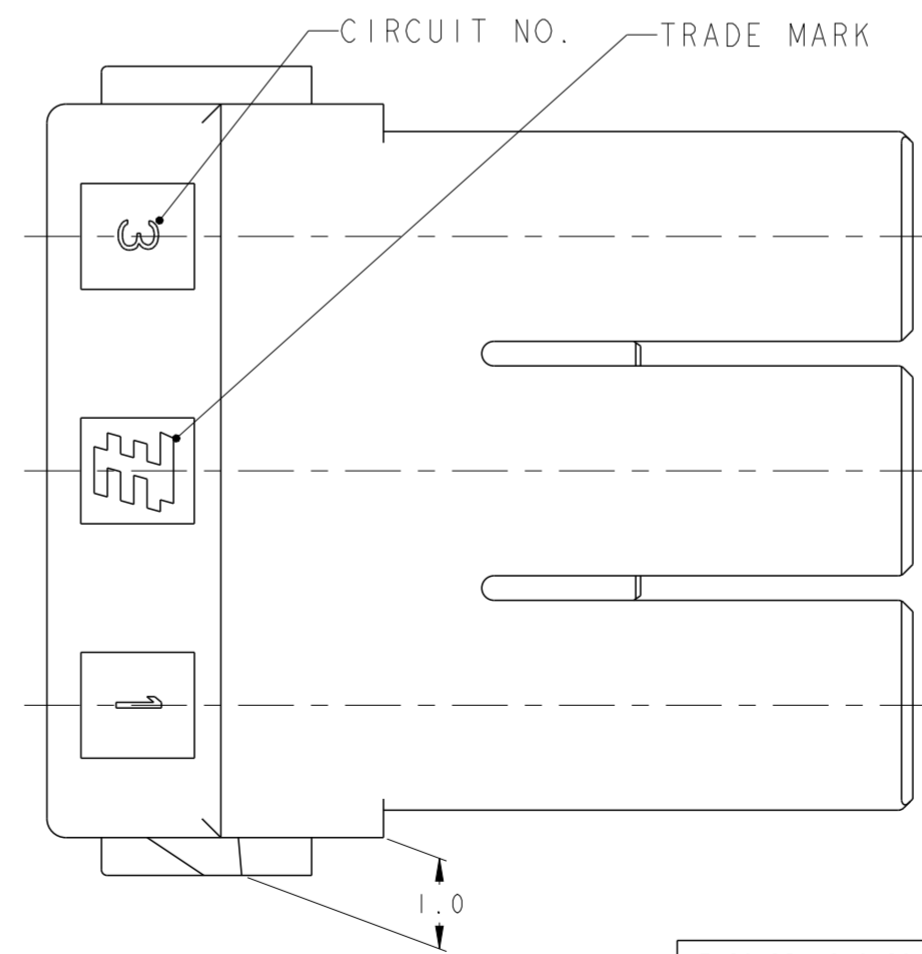

3 PARTS MEET WITH GWT 750°C

SECTION A-A

KEYING TYPE

SCALE 4:1

<p>TYPE-A COLOR:NATURAL</p>	<p>TYPE-B COLOR:RED</p>
<p>TYPE-C COLOR:BLUE</p>	<p>TYPE-D COLOR:YELLOW</p>

1747996-4	TYPE D	② YELLOW	1747995-4
1747996-3	TYPE C	② BLUE	1747995-3
1747996-2	TYPE B	② RED	1747995-2
1747996-1	TYPE A	NATURAL	1747995-1
① MATING CONN. P/N	KEYING TYPE	COLOR	PART NUMBER

THIS DRAWING IS A CONTROLLED DOCUMENT.

DIMENSIONS: mm	TOLERANCES UNLESS OTHERWISE SPECIFIED: 0 PLC ±0.3 1 PLC ±0.3 2 PLC ±0.3 3 PLC ±0.2 4 PLC ±0.2 ANGLES ±3° FINISH -	MATERIAL PA66, G/F UL94 V-0	DWN A. OISHI 07DEC2004 CHK N. YAMASAKI 07DEC2004 APVD S. MANABE 07DEC2004	PRODUCT SPEC 108-78232	APPLICATION SPEC 114-5356	WEIGHT -	CUSTOMER DRAWING	SCALE 5:1	SHEET 1 OF 1	REV E1
-------------------	--	-----------------------------------	--	---------------------------	------------------------------	-------------	------------------	-----------	--------------	--------

NAME: GRACE HI-CURRENT(GHC) EYELET 6.2mm 3POS PLUG HOUSING

SIZE: A2 CAGE CODE: 00779 DRAWING NO: 1747995 RESTRICTED TO: [ ]