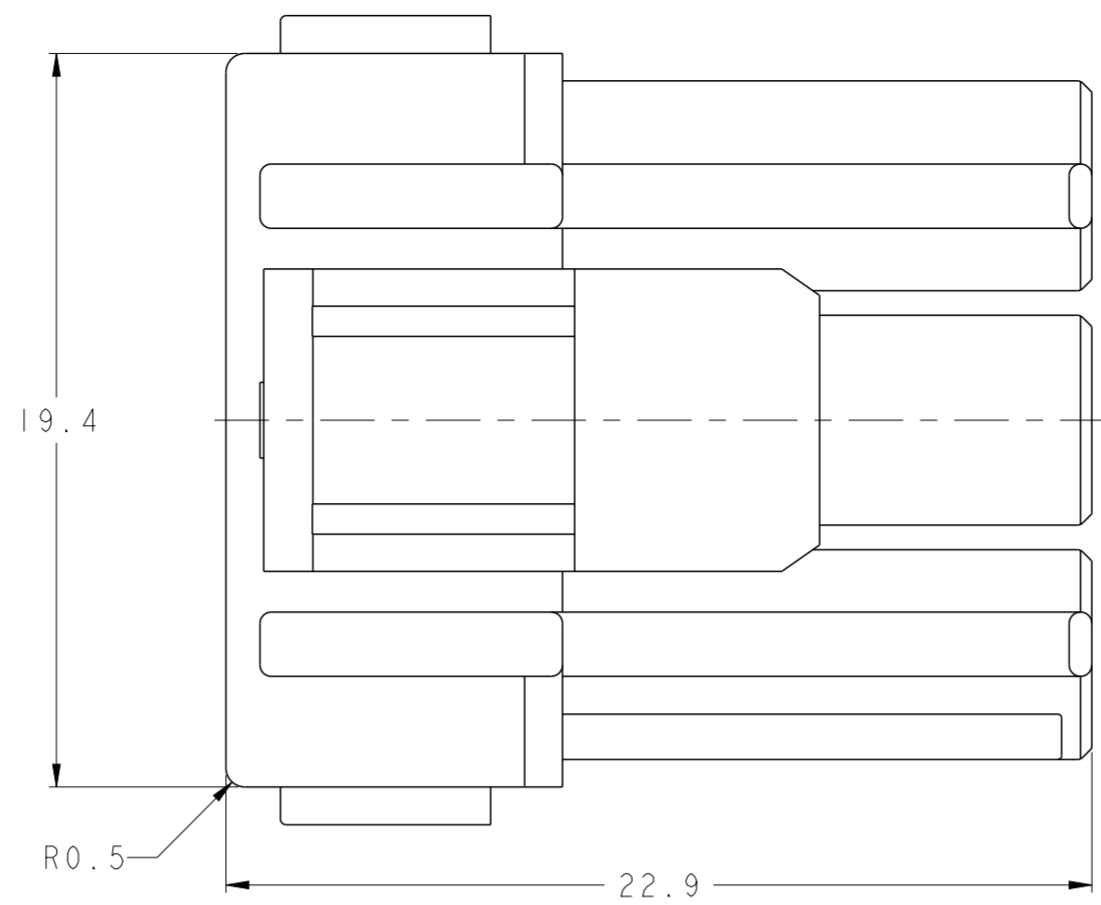

REVISIONS					
P	LTR	DESCRIPTION	DATE	DWN	APVD
	E1	ECR-18-001805	06FEB2018	SC	BH

NOTES:

- ① MATING CONN. P/N  
 -HDR ASSEMBLY:SEE TABLE  
 -REC CONTACT :1746971-1  
                   :1746972-1  
 -TPA:1-2232564-1
- ② AN UNEVEN COLORING MIGHT COME OUT.MA
- 3 PARTS MEET WITH GWT 750°C

SECTION A-A

KEYING TYPE  
SCALE 4:1

<p>TYPE-A COLOR:NATURAL</p>	<p>TYPE-B COLOR:RED</p>
<p>TYPE-C COLOR:BLUE</p>	<p>TYPE-D COLOR:YELLOW</p>

1747996-4	TYPE D	② YELLOW	1747995-4
1747996-3	TYPE C	② BLUE	1747995-3
1747996-2	TYPE B	② RED	1747995-2
1747996-1	TYPE A	NATURAL	1747995-1
① MATING CONN. P/N		KEYING TYPE	COLOR
			PART NUMBER

THIS DRAWING IS A CONTROLLED DOCUMENT.

DIMENSIONS: mm	TOLERANCES UNLESS OTHERWISE SPECIFIED: 0 PLC ±0.3 1 PLC ±0.3 2 PLC ±0.3 3 PLC ±0.2 4 PLC ±0.2 ANGLES ±3° FINISH -	MATERIAL PA66, G/F UL94 V-0	DWN A. OISHI 07DEC2004 CHK N. YAMASAKI 07DEC2004 APVD S. MANABE 07DEC2004	PRODUCT SPEC 108-78232	APPLICATION SPEC 114-5356	WEIGHT -	SCALE 5:1	SHEET 1	OF 1	REV E1
-------------------	--	-----------------------------------	--	---------------------------	------------------------------	-------------	--------------	------------	---------	-----------

STE TE Connectivity

NAME: GRACE HI-CURRENT(GHC) EYELET  
6.2mm 3POS PLUG HOUSING

SIZE: A2 CAGE CODE: 00779 DRAWING NO: 1747995 RESTRICTED TO: [ ]

CUSTOMER DRAWING