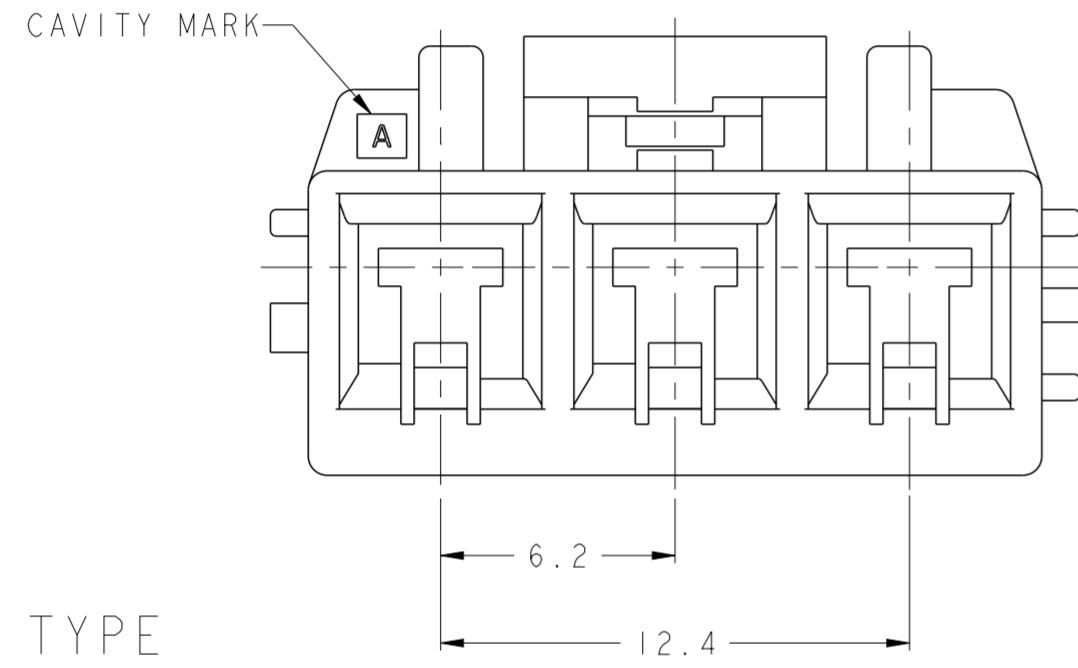

SECTION A-A

KEYING TYPE  
SCALE 4:1

<p>TYPE-A COLOR:NATURAL</p>	<p>TYPE-B COLOR:RED</p>
<p>TYPE-C COLOR:BLUE</p>	<p>TYPE-D COLOR:YELLOW</p>

1747996-4	TYPE D	② YELLOW	1747995-4
1747996-3	TYPE C	② BLUE	1747995-3
1747996-2	TYPE B	② RED	1747995-2
1747996-1	TYPE A	NATURAL	1747995-1
① MATING CONN. P/N		KEYING TYPE	COLOR
			PART NUMBER

THIS DRAWING IS A CONTROLLED DOCUMENT.

DIMENSIONS: mm	TOLERANCES UNLESS OTHERWISE SPECIFIED: 0 PLC ±0.3 1 PLC ±0.3 2 PLC ±0.3 3 PLC ±0.2 4 PLC ±0.2 ANGLES ±3° FINISH -	MATERIAL PA66, G/F UL94 V-0	DWN A. OISHI 07DEC2004 CHK N. YAMASAKI 07DEC2004 APVD S. MANABE 07DEC2004	PRODUCT SPEC 108-78232	APPLICATION SPEC 114-5356	WEIGHT -	SCALE 5:1	SHEET 1	OF 1	REV E1
-------------------	--	-----------------------------------	--	---------------------------	------------------------------	-------------	--------------	------------	---------	-----------

STE TE Connectivity

NAME: GRACE HI-CURRENT(GHC) EYELET  
6.2mm 3POS PLUG HOUSING

SIZE: A2 CAGE CODE: 00779 DRAWING NO: 1747995 RESTRICTED TO: [ ]

CUSTOMER DRAWING