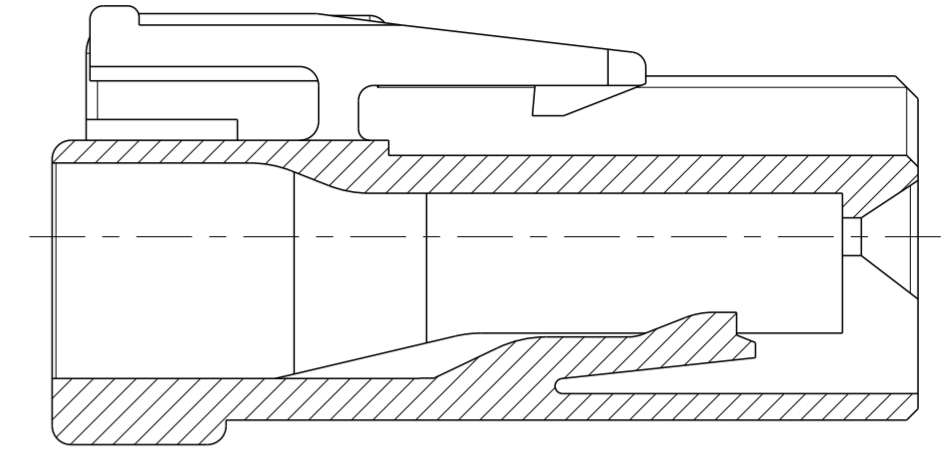

SECTION A-A

KEYING TYPE  
SCALE 4:1

<p>TYPE-A COLOR:NATURAL</p>	<p>TYPE-B COLOR:RED</p>
<p>TYPE-C COLOR:BLUE</p>	<p>TYPE-D COLOR:YELLOW</p>

1747996-4	TYPE D	② YELLOW	1747995-4
1747996-3	TYPE C	② BLUE	1747995-3
1747996-2	TYPE B	② RED	1747995-2
1747996-1	TYPE A	NATURAL	1747995-1
① MATING CONN. P/N		KEYING TYPE	COLOR
			PART NUMBER

THIS DRAWING IS A CONTROLLED DOCUMENT.

DIMENSIONS: mm	TOLERANCES UNLESS OTHERWISE SPECIFIED: 0 PLC ±0.3 1 PLC ±0.3 2 PLC ±0.3 3 PLC ±0.2 4 PLC ±0.2 ANGLES ±3° FINISH -	MATERIAL PA66, G/F UL94 V-0	DWN A. OISHI 07DEC2004 CHK N. YAMASAKI 07DEC2004 APVD S. MANABE 07DEC2004	PRODUCT SPEC 108-78232	APPLICATION SPEC 114-5356	WEIGHT -	SCALE 5:1	SHEET 1	OF 1	REV E1
-------------------	--	-----------------------------------	--	---------------------------	------------------------------	-------------	--------------	------------	---------	-----------

STE TE Connectivity

NAME: GRACE HI-CURRENT(GHC) EYELET  
6.2mm 3POS PLUG HOUSING

SIZE: A2 CAGE CODE: 00779 DRAWING NO: 1747995 RESTRICTED TO: [ ]

CUSTOMER DRAWING