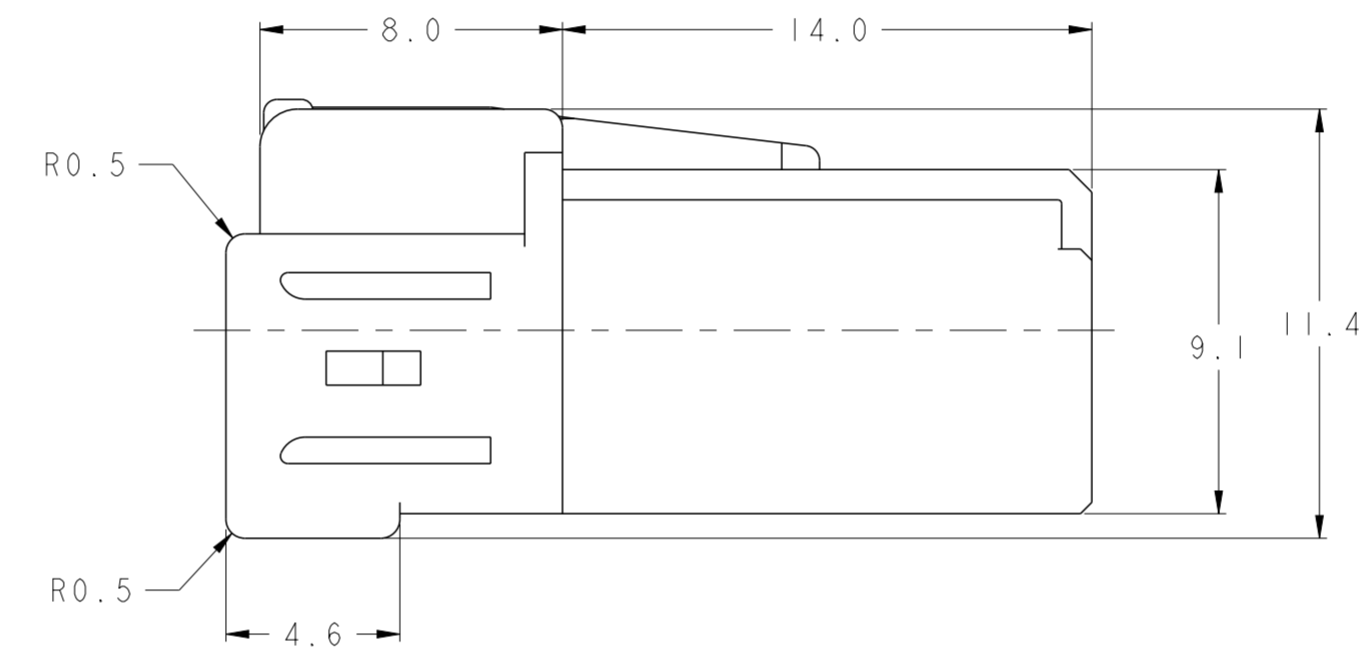

SECTION A-A

KEYING TYPE  
SCALE 4:1

<p>TYPE-A COLOR:NATURAL</p>	<p>TYPE-B COLOR:RED</p>
<p>TYPE-C COLOR:BLUE</p>	<p>TYPE-D COLOR:YELLOW</p>

1747996-4	TYPE D	② YELLOW	1747995-4
1747996-3	TYPE C	② BLUE	1747995-3
1747996-2	TYPE B	② RED	1747995-2
1747996-1	TYPE A	NATURAL	1747995-1
① MATING CONN. P/N		KEYING TYPE	COLOR
			PART NUMBER

THIS DRAWING IS A CONTROLLED DOCUMENT.

DIMENSIONS: mm	TOLERANCES UNLESS OTHERWISE SPECIFIED: 0 PLC ±0.3 1 PLC ±0.3 2 PLC ±0.3 3 PLC ±0.2 4 PLC ±0.2 ANGLES ±3° FINISH -	MATERIAL PA66, G/F UL94 V-0	DWN A. OISHI 07DEC2004 CHK N. YAMASAKI 07DEC2004 APVD S. MANABE 07DEC2004	PRODUCT SPEC 108-78232	APPLICATION SPEC 114-5356	WEIGHT -	SCALE 5:1	SHEET 1	OF 1	REV E1
-------------------	--	-----------------------------------	--	---------------------------	------------------------------	-------------	--------------	------------	---------	-----------

STE TE Connectivity

NAME: GRACE HI-CURRENT(GHC) EYELET  
6.2mm 3POS PLUG HOUSING

SIZE: A2 CAGE CODE: 00779 DRAWING NO: 1747995 RESTRICTED TO: [ ]

CUSTOMER DRAWING