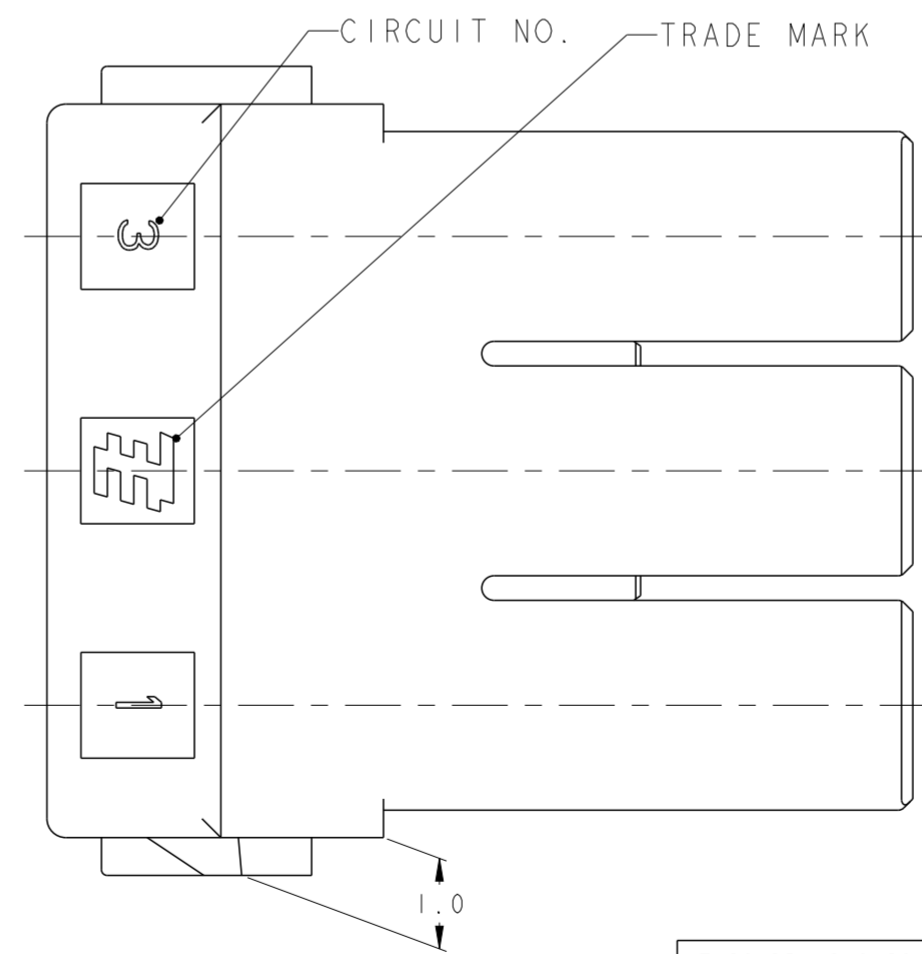

REVISIONS					
P	LTR	DESCRIPTION	DATE	DWN	APVD
	E1	ECR-18-001805	06FEB2018	SC	BH

NOTES:

- ① MATING CONN. P/N  
 -HDR ASSEMBLY:SEE TABLE  
 -REC CONTACT :1746971-1  
                   :1746972-1  
 -TPA:1-2232564-1
- ② AN UNEVEN COLORING MIGHT COME OUT.MA
- 3 PARTS MEET WITH GWT 750°C

SECTION A-A

KEYING TYPE  
SCALE 4:1

<p>TYPE-A COLOR:NATURAL</p>	<p>TYPE-B COLOR:RED</p>
<p>TYPE-C COLOR:BLUE</p>	<p>TYPE-D COLOR:YELLOW</p>

1747996-4	TYPE D	② YELLOW	1747995-4
1747996-3	TYPE C	② BLUE	1747995-3
1747996-2	TYPE B	② RED	1747995-2
1747996-1	TYPE A	NATURAL	1747995-1
① MATING CONN. P/N		KEYING TYPE	COLOR
			PART NUMBER

THIS DRAWING IS A CONTROLLED DOCUMENT.

DIMENSIONS: mm	TOLERANCES UNLESS OTHERWISE SPECIFIED: 0 PLC ±0.3 1 PLC ±0.3 2 PLC ±0.3 3 PLC ±0.2 4 PLC ±0.2 ANGLES ±3° FINISH -	MATERIAL PA66, G/F UL94 V-0	DWN A. OISHI 07DEC2004 CHK N. YAMASAKI 07DEC2004 APVD S. MANABE 07DEC2004	PRODUCT SPEC 108-78232	APPLICATION SPEC 114-5356	WEIGHT -	SCALE 5:1	SHEET 1	OF 1	REV E1
-------------------	--	-----------------------------------	--	---------------------------	------------------------------	-------------	--------------	------------	---------	-----------

STE TE Connectivity

NAME: GRACE HI-CURRENT(GHC) EYELET  
6.2mm 3POS PLUG HOUSING

SIZE: A2 CAGE CODE: 00779 DRAWING NO: 1747995 RESTRICTED TO: [ ]

CUSTOMER DRAWING