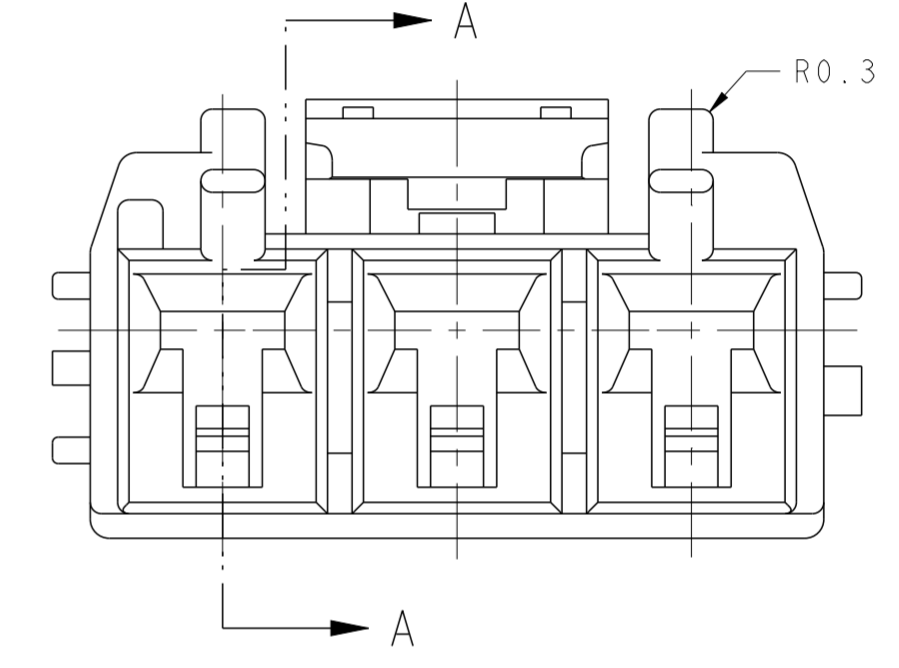

SECTION A-A

KEYING TYPE  
SCALE 4:1

<p>TYPE-A COLOR:NATURAL</p>	<p>TYPE-B COLOR:RED</p>
<p>TYPE-C COLOR:BLUE</p>	<p>TYPE-D COLOR:YELLOW</p>

1747996-4	TYPE D	② YELLOW	1747995-4
1747996-3	TYPE C	② BLUE	1747995-3
1747996-2	TYPE B	② RED	1747995-2
1747996-1	TYPE A	NATURAL	1747995-1
① MATING CONN. P/N		KEYING TYPE	COLOR
			PART NUMBER

THIS DRAWING IS A CONTROLLED DOCUMENT.

DIMENSIONS: mm	TOLERANCES UNLESS OTHERWISE SPECIFIED: 0 PLC ±0.3 1 PLC ±0.3 2 PLC ±0.3 3 PLC ±0.2 4 PLC ±0.2 ANGLES ±3° FINISH -	MATERIAL PA66, G/F UL94 V-0	DWN A. OISHI 07DEC2004 CHK N. YAMASAKI 07DEC2004 APVD S. MANABE 07DEC2004	PRODUCT SPEC 108-78232	APPLICATION SPEC 114-5356	WEIGHT -	SCALE 5:1	SHEET 1	OF 1	REV E1
-------------------	--	-----------------------------------	--	---------------------------	------------------------------	-------------	--------------	------------	---------	-----------

STE TE Connectivity

NAME: GRACE HI-CURRENT(GHC) EYELET  
6.2mm 3POS PLUG HOUSING

SIZE: A2 CAGE CODE: 00779 DRAWING NO: 1747995 RESTRICTED TO: [ ]

CUSTOMER DRAWING