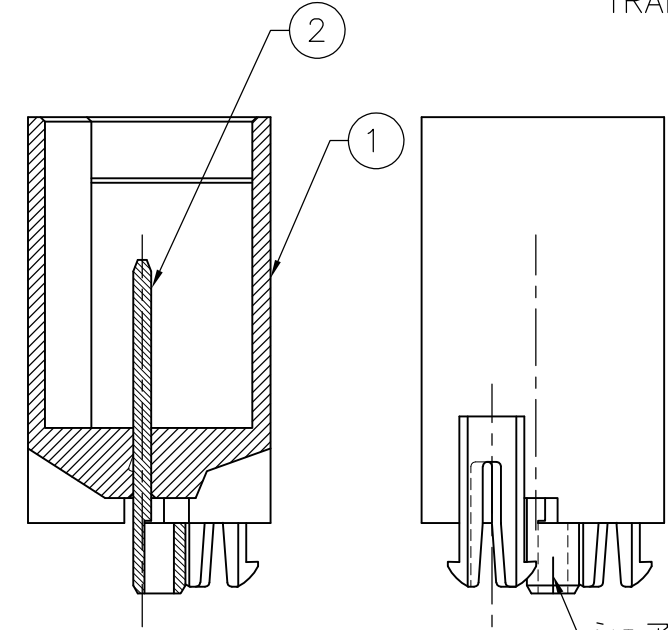

NO.	名称 (NAME)	材料 (MATERIAL)
②	ヘッダーハウジング (HEADER HOUSING)	6/6ナイロンガラス強化 (6/6 NYLON GRASS FILLED)
①	タブ (TAB)	錫めっき済み銅合金 (COPPER ALLOY TIN PLATED)

THIS DRAWING IS A CONTROLLED DOCUMENT.

DIMENSIONS: 単位: 耗 mm	TOLERANCES UNLESS OTHERWISE SPECIFIED: 一般公差	DWN A.OISHI 7DEC2004	Tyco Electronics AMP K.K. Kawasaki, Japan
	0 PLC ± 0.3	CHK N.YAMASAKI 7DEC2004	
	1 PLC ± 0.3	APVD S.MANABE 7DEC2004	
MATERIAL 材料	FINISH 仕上	NAME 名称 GRACE HI CURRENT CONNECTOR(GHC) EYELET 12.4 MM PITCH 2POS HEADER ASSY	

PRODUCT SPEC 製品規格 108-78232	SIZE A3	CAGE CODE 00779	DRAWING NO 番号 G-1747996	RESTRICTED TO
APPLICATION SPEC 取付適用規格	WEIGHT -	SCALE 尺度 3:1	SHEET 1 OF 1	REV B1

CUSTOMER DRAWING

X-ON Electronics

Largest Supplier of Electrical and Electronic Components