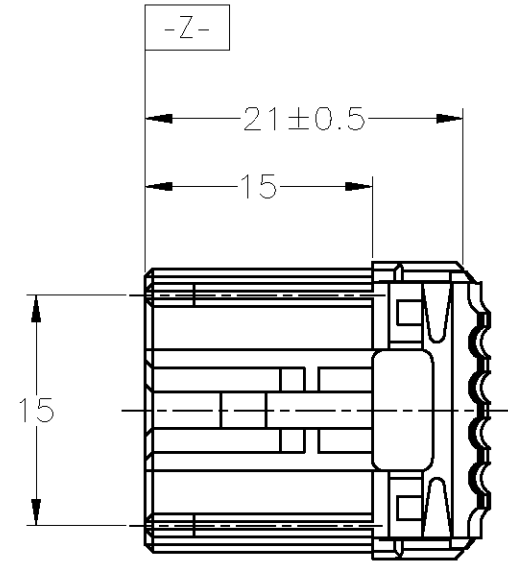

- ① MUST BE KEPT BETWEEN [-Z-] AND 2mm
 - 2. THE MATING CAP HOUSING PART NUMBER; 174915
 - 3. APPLIED CONTACT PART NUMBER; 173716, 175094
 - 4. APPLICABLE PRODUCT SPEC NO. 108-5280
-
- ① [-Z-] 面より 2mm の範囲で測定。
 - 2. 嵌合相手ハウジング型番; 174915
 - 3. 内装するリセプタクルコンタクト型番; 173716, 175094
 - 4. 適用製品規格番号; 108-5280

THIS DRAWING IS A CONTROLLED DOCUMENT.		DWN T.SHINOHARA 25JUN03		Tyco Electronics Corporation Kawasaki, Japan	
DIMENSIONS: 単位: 耗 mm		CHK K.BETSUI 25JUN03			
TOLERANCES UNLESS OTHERWISE SPECIFIED: 一般公差		APVD K.BETSUI 25JUN03		NAME 名称	
		PRODUCT SPEC 製品規格		12POSITION PLUG HOUSING HYBRID I/O CONNECTOR	
MATERIAL 材料 PBT		FINISH 仕上 SEE TABLE		APPLICATION SPEC 取付適用規格	
		WEIGHT 4.04g		SIZE A3	
		CUSTOMER DRAWING		CAGE CODE 00779	
				DRAWING NO 番号 C-174913	
				RESTRICTED TO	
				SCALE 尺度 2:1	
				SHEET 1 OF 1	
				REV E3	