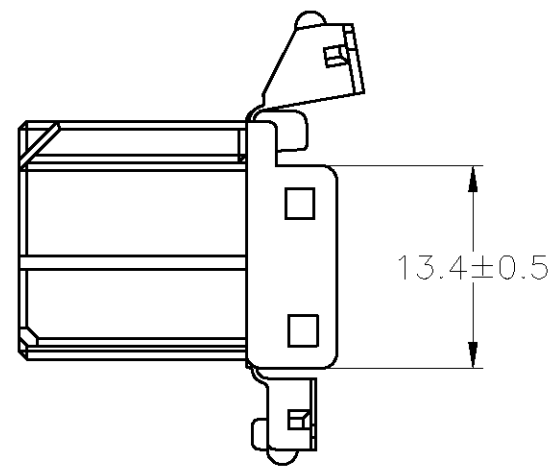

- ① MUST BE KEPT BETWEEN [-Z-] AND 2mm
 - 2. THE MATING CAP HOUSING PART NUMBER; 174915
 - 3. APPLIED CONTACT PART NUMBER; 173716, 175094
 - 4. APPLICABLE PRODUCT SPEC NO. 108-5280
-
- ① [-Z-] 面より 2mm の範囲で測定。
 - 2. 嵌合相手ハウジング型番; 174915
 - 3. 内装するリセプタクルコンタクト型番; 173716, 175094
 - 4. 適用製品規格番号; 108-5280

THIS DRAWING IS A CONTROLLED DOCUMENT.		DWN T.SHINOHARA 25JUN03		Tyco Electronics Corporation Kawasaki, Japan	
DIMENSIONS: 単位: 耗 mm		CHK K.BETSUI 25JUN03			
TOLERANCES UNLESS OTHERWISE SPECIFIED: 一般公差		APVD K.BETSUI 25JUN03		NAME 名称	
		PRODUCT SPEC 製品規格		12POSITION PLUG HOUSING HYBRID I/O CONNECTOR	
MATERIAL 材料 PBT		FINISH 仕上 SEE TABLE		APPLICATION SPEC 取付適用規格	
		WEIGHT 4.04g		SIZE A3	
		CUSTOMER DRAWING		CAGE CODE 00779	
				DRAWING NO 番号 C-174913	
				RESTRICTED TO	
				SCALE 尺度 2:1	
				SHEET 1 OF 1	
				REV E3	