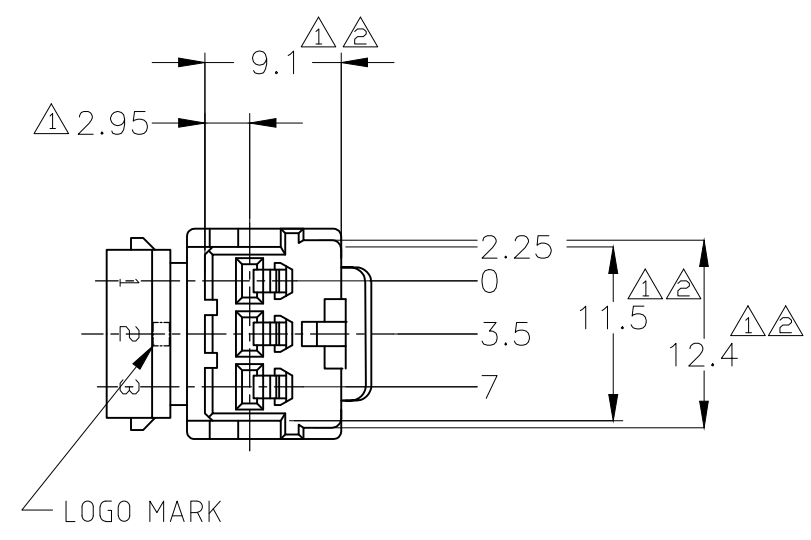

REVISIONS 変更					
P	LTR	DESCRIPTION	DATE	DWN	APVD
	D4	OBSOLETED -6	ECR-20-007046	12NOV2020	PSJ TM

- ▲ -A- 面より2mmの範囲で測定
- ▲ 相手ハウジングと所定の機能を満足して嵌合できること
- 3. 内装するリセプタクルコンタクトは、型番173630及び173631
- ▲ TO BE MEASURED WITHIN 2mm FROM -A-
- ▲ TO BE MATE WITH CAP HOUSING SMOOTHLY
- 3. APPLICABLE RECEPTACLE CONTACT PART NUMBERS 173630, 173631

THIS DRAWING IS A CONTROLLED DOCUMENT.

DIMENSIONS: 単位: 耗 mm	TOLERANCES UNLESS OTHERWISE SPECIFIED: 一般公差
	0 PLC ± -
	1 PLC ± -
	2 PLC ± -
	3 PLC ± -
	4 PLC ± -
ANGLES ± -	

一般公差 GENERAL TOLERANCE
0<* < 10 : ±0.2
10<* < 30 : ±0.25
30<* < 100 : ±0.3
ANGLES : ±3°

MATERIAL 材料	FINISH 仕上
PBT	-

DWN	S.FUJITA	15JUL08
CHK	T.SHINOHARA	15JUL08
APVD	K.BETSUI	15JUL08
PRODUCT SPEC	製品規格 108-5216, 5264	
APPLICATION SPEC	取付適用規格	
WEIGHT	1.9 g	

070 SERIES MULTILOCK CONNECTOR  
3POSITION PLUG HOUSING

SIZE	CAGE CODE	DRAWING NO 番号	RESTRICTED TO
A3	00779	C-174921	-

CUSTOMER DRAWING

SCALE 尺度	SHEET	REV
2:1	1 OF 1	D4