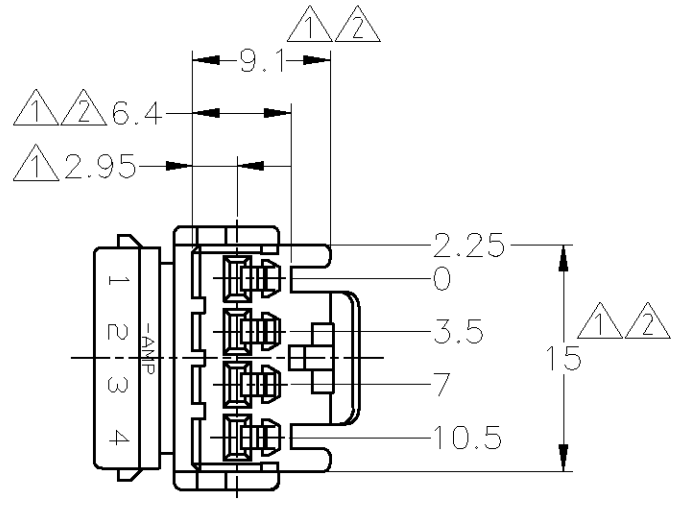

- ▲ MUST BE KEPT BETWEEN [-A-] AND 2
- ▲ TO BE MATED WITH THE CAP HOUSING SMOOTHLY
- 3. APPLIED RECEPTACLE CONTACT PART NUMBER; 173630 AND 173631
- 4. APPLIED CAP HOUSING; 174929

- ▲ [-A-] 面より2mmの範囲で測定
- ▲ 相手ハウジングと所定の機能を満足して嵌合できること
- 3. 内装するリセプタクルコンタクト型番173630 及び 173631
- 4. 嵌合相手ハウジング型番; 174929

THIS DRAWING IS A CONTROLLED DOCUMENT.	
DIMENSIONS: 単位: 耗 mm	TOLERANCES UNLESS OTHERWISE SPECIFIED: 一般公差
	0 PLC ± -
	1 PLC ± -
	2 PLC ± -
	3 PLC ± -
	4 PLC ± -
ANGLES ± -	
MATERIAL 材料 PBT	FINISH 仕上 -

DWN	T. SHINOHARA	13DEC2012
CHK	K. BETSUI	13DEC2012
APVD	K. BUTSUI	13DEC2012
PRODUCT SPEC	製品規格	108-5264
APPLICATION SPEC	取付適用規格	-
WEIGHT	-	-

TE Connectivity			
070 SERIES MULTI-LOCK CONNECTOR 4POSITION PLUG HOUSING			
SIZE	CAGE CODE	DRAWING NO 番号	RESTRICTED TO
A3	00779	C-174922	-
CUSTOMER DRAWING		SCALE 尺度	SHEET 1 OF 1
		2:1	REV B2

X-ON Electronics