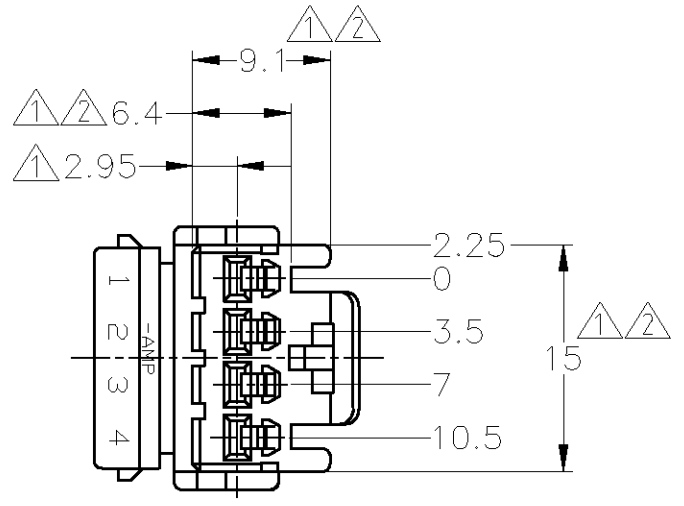

- ▲ MUST BE KEPT BETWEEN [-A-] AND 2
- ▲ TO BE MATED WITH THE CAP HOUSING SMOOTHLY
- 3. APPLIED RECEPTACLE CONTACT PART NUMBER; 173630 AND 173631
- 4. APPLIED CAP HOUSING; 174929

- ▲ [-A-] 面より2mmの範囲で測定
- ▲ 相手ハウジングと所定の機能を満足して嵌合できること
- 3. 内装するリセプタクルコンタクト型番173630 及び 173631
- 4. 嵌合相手ハウジング型番; 174929

10 <sub>±</sub>	: ±0.2
30 <sub>±</sub>	> 10 : ±0.25
100 <sub>±</sub>	> 30 : ±0.3
ANGLE : ±3°	

THIS DRAWING IS A CONTROLLED DOCUMENT.

DIMENSIONS: 単位: 耗 mm	TOLERANCES UNLESS OTHERWISE SPECIFIED: 一般公差
	0 PLC ± -
	1 PLC ± -
	2 PLC ± -
	3 PLC ± -
	4 PLC ± -
ANGLES ± -	
MATERIAL 材料 PBT	FINISH 仕上 -

DWN	T. SHINOHARA	13DEC2012
CHK	K. BETSUI	13DEC2012
APVD	K. BUTSUI	13DEC2012
PRODUCT SPEC	製品規格 108-5264	
APPLICATION SPEC	取付適用規格	
WEIGHT	-	

TE Connectivity			
070 SERIES MULTI-LOCK CONNECTOR 4POSITION PLUG HOUSING			
SIZE	CAGE CODE	DRAWING NO 番号	RESTRICTED TO
A3	00779	C-174922	-
CUSTOMER DRAWING		SCALE 尺度 2:1	SHEET 1 OF 1
		REV B2	