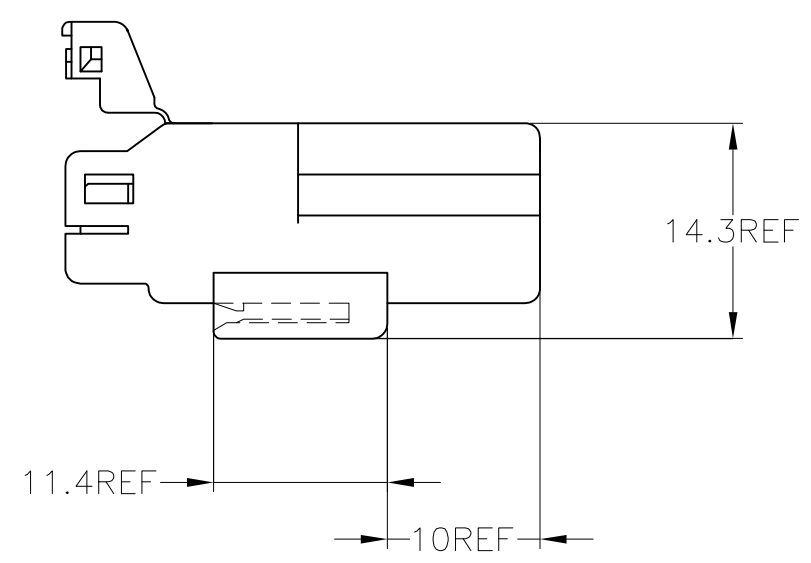

1. MUST BE KEPT BETWEEN **-A-** AND 2
2. TO BE MATED WITH PLUG HOUSING SMOOTHLY
3. APPLIED TAB CONTACT; P/N 173633 AND 173645
4. APPLIED PLUG HOUSING; P/N 174921 etc

1. **-A-** 面より 2mm の範囲で測定
2. 相手ハウジングと所定の昨日を満足して嵌合できること
3. 内装するリセプタクルコンタクトは型番 173633、173645
4. 嵌合相手ハウジング型番 174921 他

THIS DRAWING IS A CONTROLLED DOCUMENT.

DIMENSIONS: mm	TOLERANCES UNLESS OTHERWISE SPECIFIED:
	0 PLC ± -
	1 PLC ± -
	2 PLC ± -
	3 PLC ± -
	4 PLC ± -
	ANGLES ± -
	FINISH -

TOLERANCES UNLESS OTHERWISE SPECIFIED:	
10 ≥	: ±0.2
30 ≥	> 10 : ±0.25
	> 30 : ±0.3
	ANGLE : ±3°

MATERIAL	PBT
----------	-----

DWN	S.FUJITA	05DEC08	STE TE Connectivity
CHK	K.BETSUI	05DEC08	
APVD	K.BETSUI	05DEC08	
PRODUCT SPEC	NAME		
APPLICATION SPEC	070 SERIES MULTILOCK I/O CONNECTOR 3 POSITION HOUSING WIRE TO WIRE		
WEIGHT	-	SIZE	A3
CUSTOMER DRAWING	SCALE	2:1	SHEET
			1 OF 1
			REV
			C2