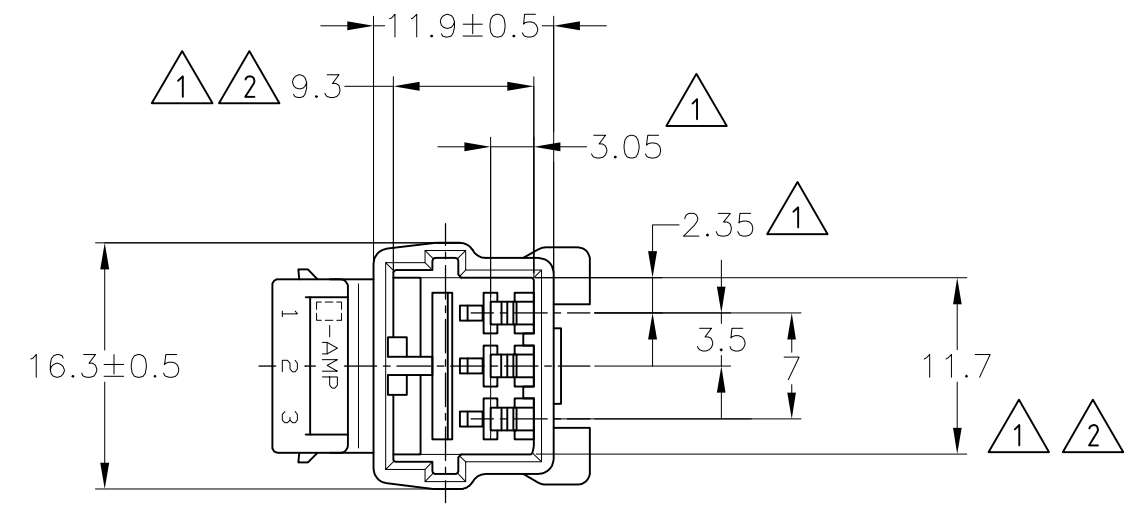

1. MUST BE KEPT BETWEEN **-A-** AND 2
2. TO BE MATED WITH PLUG HOUSING SMOOTHLY
3. APPLIED TAB CONTACT; P/N 173633 AND 173645
4. APPLIED PLUG HOUSING; P/N 174921 etc

1. **-A-** 面より 2mm の範囲で測定
2. 相手ハウジングと所定の昨日を満足して嵌合できること
3. 内装するリセプタクルコンタクトは型番 173633、173645
4. 嵌合相手ハウジング型番 174921 他

THIS DRAWING IS A CONTROLLED DOCUMENT.

DIMENSIONS: mm	TOLERANCES UNLESS OTHERWISE SPECIFIED:
	0 PLC ± -
	1 PLC ± -
	2 PLC ± -
	3 PLC ± -
	4 PLC ± -
	ANGLES ± -
	FINISH -

TOLERANCES UNLESS OTHERWISE SPECIFIED:	
10 ≥	: ±0.2
30 ≥	> 10 : ±0.25
	> 30 : ±0.3
	ANGLE : ±3°

MATERIAL	PBT
----------	-----

DWN	S.FUJITA	05DEC08	STE TE Connectivity
CHK	K.BETSUI	05DEC08	
APVD	K.BETSUI	05DEC08	
PRODUCT SPEC	NAME		
APPLICATION SPEC	070 SERIES MULTILOCK I/O CONNECTOR 3 POSITION HOUSING WIRE TO WIRE		
WEIGHT	-	SIZE	A3
CUSTOMER DRAWING	SCALE	2:1	SHEET
			1 OF 1
			REV
			C2