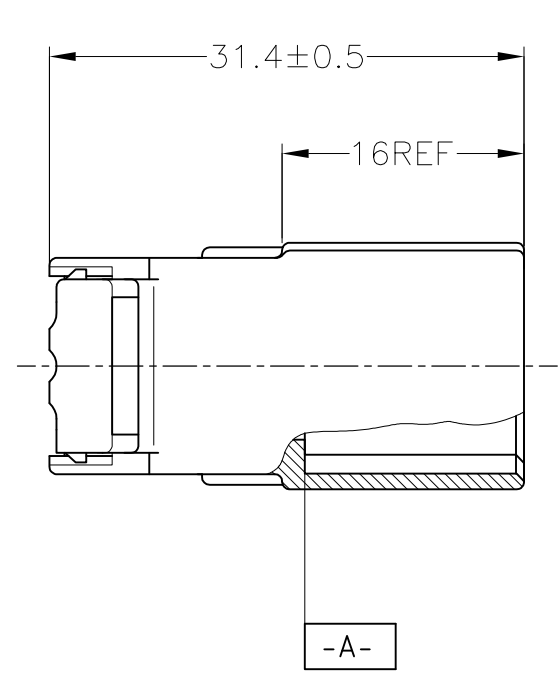

1. MUST BE KEPT BETWEEN **-A-** AND 2
2. TO BE MATED WITH PLUG HOUSING SMOOTHLY
3. APPLIED TAB CONTACT; P/N 173633 AND 173645
4. APPLIED PLUG HOUSING; P/N 174921 etc

1. **-A-** 面より 2mm の範囲で測定
2. 相手ハウジングと所定の昨日を満足して嵌合できること
3. 内装するリセプタクルコンタクトは型番 173633、173645
4. 嵌合相手ハウジング型番 174921 他

THIS DRAWING IS A CONTROLLED DOCUMENT.

DIMENSIONS: mm	TOLERANCES UNLESS OTHERWISE SPECIFIED:
	0 PLC ± -
	1 PLC ± -
	2 PLC ± -
	3 PLC ± -
	4 PLC ± -
	ANGLES ± -
	FINISH -

TOLERANCES UNLESS OTHERWISE SPECIFIED:	
10 ≥	: ±0.2
30 ≥	> 10 : ±0.25
	> 30 : ±0.3
	ANGLE : ±3°

MATERIAL	PBT
----------	-----

DWN	S.FUJITA	05DEC08	STE TE Connectivity
CHK	K.BETSUI	05DEC08	
APVD	K.BETSUI	05DEC08	
PRODUCT SPEC	NAME		
APPLICATION SPEC	070 SERIES MULTILOCK I/O CONNECTOR 3 POSITION HOUSING WIRE TO WIRE		
WEIGHT	-	SIZE	A3
CUSTOMER DRAWING	SCALE	2:1	SHEET
			1 OF 1
			REV
			C2