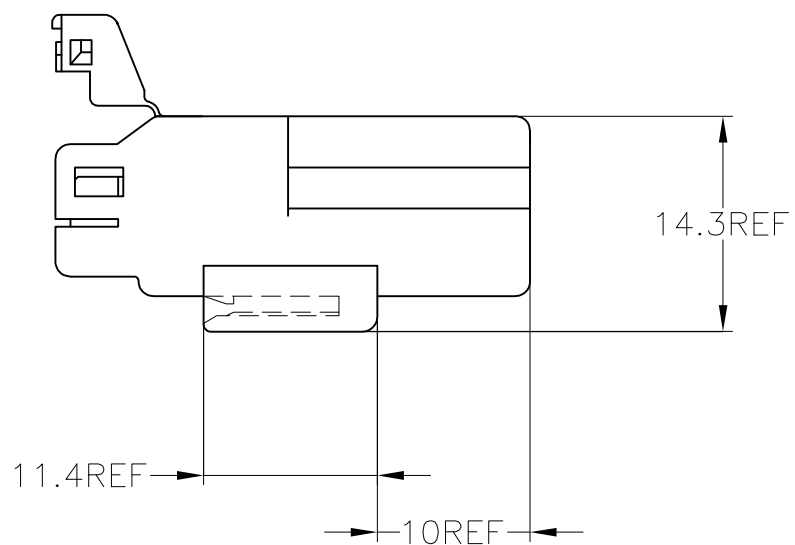

THIS DRAWING IS UNPUBLISHED.

RELEASED FOR PUBLICATION

ALL RIGHTS RESERVED.

© COPYRIGHT - By -

LOC	DIST	REVISIONS					
J	-	P	LTR	DESCRIPTION	DATE	DWN	APVD
			C2	REVISED PER ECO-11-005140	28MAR11	RK	HMR

1. MUST BE KEPT BETWEEN **-A-** AND 2
2. TO BE MATED WITH PLUG HOUSING SMOOTHLY
3. APPLIED TAB CONTACT; P/N 173633 AND 173645
4. APPLIED PLUG HOUSING; P/N 174921 etc

1. **-A-** 面より 2mm の範囲で測定
2. 相手ハウジングと所定の昨日を満足して嵌合できること
3. 内装するリセプタクルコンタクトは型番 173633、173645
4. 嵌合相手ハウジング型番 174921 他

V-2	白 (WHITE)	1-174928-1	
HB	黄 (YELLOW)	174928-7	
	灰 (GRAY)	174928-6	
	青 (BLUE)	174928-5	
	緑 (GREEN)	174928-4	
	黒 (BLACK)	174928-2	
	白 (WHITE)	174928-1	
使用材料難燃グレード (FLAMMABILITY OF MATERIAL)		色 (COLOR)	型番 (PART NUMBER)

THIS DRAWING IS A CONTROLLED DOCUMENT.

DWN	S.FUJITA	05DEC08	 TE Connectivity
CHK	K.BETSUI	05DEC08	
APVD	K.BETSUI	05DEC08	
PRODUCT SPEC	NAME		
APPLICATION SPEC	070 SERIES MULTILOCK I/O CONNECTOR 3POSITION HOUSING WIRE TO WIRE		RESTRICTED TO
WEIGHT	-	SIZE	A3
MATERIAL		CAGE CODE	00779
FINISH		DRAWING NO	C-174928
CUSTOMER DRAWING		SCALE	2:1
		SHEET	1 OF 1
		REV	C2

TOLERANCES UNLESS OTHERWISE SPECIFIED:

一般公差

10 ≥	±0.2
30 ≥	> 10 : ±0.25
	> 30 : ±0.3
ANGLE	±3°

DIMENSIONS: mm

TOLERANCES UNLESS OTHERWISE SPECIFIED:

0 PLC	± -
1 PLC	± -
2 PLC	± -
3 PLC	± -
4 PLC	± -
ANGLES	± -
FINISH	-