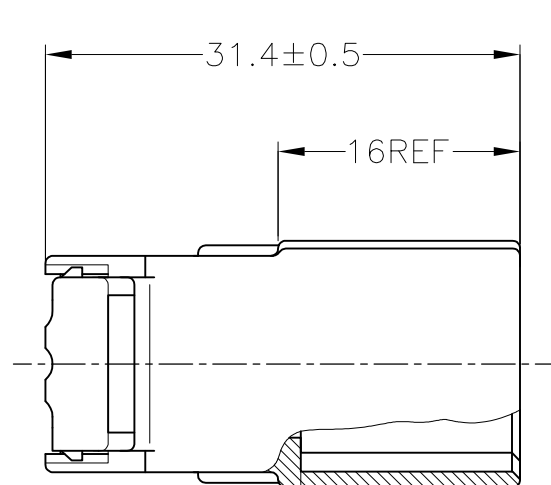

THIS DRAWING IS UNPUBLISHED.

RELEASED FOR PUBLICATION

ALL RIGHTS RESERVED.

© COPYRIGHT - By -

LOC	DIST	REVISIONS					
J	-	P	LTR	DESCRIPTION	DATE	DWN	APVD
			C2	REVISED PER ECO-11-005140	28MAR11	RK	HMR

1. MUST BE KEPT BETWEEN **-A-** AND 2
2. TO BE MATED WITH PLUG HOUSING SMOOTHLY
3. APPLIED TAB CONTACT; P/N 173633 AND 173645
4. APPLIED PLUG HOUSING; P/N 174921 etc

1. **-A-** 面より 2mm の範囲で測定
2. 相手ハウジングと所定の昨日を満足して嵌合できること
3. 内装するリセプタクルコンタクトは型番 173633、173645
4. 嵌合相手ハウジング型番 174921 他

V-2	白 (WHITE)	1-174928-1	
HB	黄 (YELLOW)	174928-7	
	灰 (GRAY)	174928-6	
	青 (BLUE)	174928-5	
	緑 (GREEN)	174928-4	
	黒 (BLACK)	174928-2	
	白 (WHITE)	174928-1	
使用材料難燃グレード (FLAMMABILITY OF MATERIAL)		色 (COLOR)	型番 (PART NUMBER)

THIS DRAWING IS A CONTROLLED DOCUMENT.

DWN	S.FUJITA	05DEC08	 TE Connectivity
CHK	K.BETSUI	05DEC08	
APVD	K.BETSUI	05DEC08	
PRODUCT SPEC	NAME		
APPLICATION SPEC	070 SERIES MULTILOCK I/O CONNECTOR 3POSITION HOUSING WIRE TO WIRE		RESTRICTED TO
WEIGHT	-	SIZE	A3
MATERIAL		CAGE CODE	00779
FINISH		DRAWING NO	C-174928
CUSTOMER DRAWING		SCALE	2:1
		SHEET	1 OF 1
		REV	C2

TOLERANCES UNLESS OTHERWISE SPECIFIED:

一般公差

10 ≥	±0.2
30 ≥	> 10 : ±0.25
	> 30 : ±0.3
ANGLE	±3°

DIMENSIONS: mm

TOLERANCES UNLESS OTHERWISE SPECIFIED:

0 PLC	± -
1 PLC	± -
2 PLC	± -
3 PLC	± -
4 PLC	± -
ANGLES	± -
FINISH	-