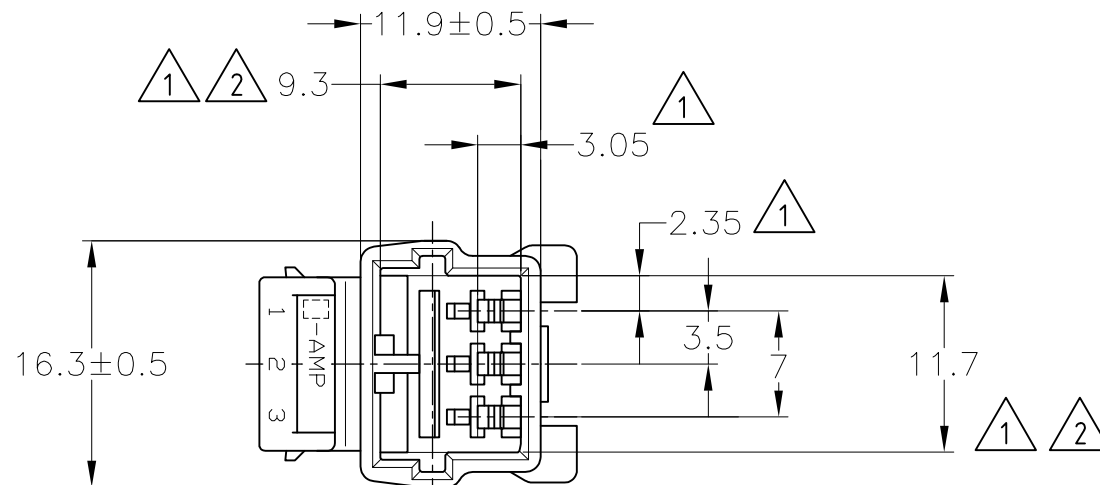

THIS DRAWING IS UNPUBLISHED.

RELEASED FOR PUBLICATION

ALL RIGHTS RESERVED.

© COPYRIGHT - By -

LOC	DIST	REVISIONS					
J	-	P	LTR	DESCRIPTION	DATE	DWN	APVD
			C2	REVISED PER ECO-11-005140	28MAR11	RK	HMR

1. MUST BE KEPT BETWEEN **-A-** AND 2
2. TO BE MATED WITH PLUG HOUSING SMOOTHLY
3. APPLIED TAB CONTACT; P/N 173633 AND 173645
4. APPLIED PLUG HOUSING; P/N 174921 etc

1. **-A-** 面より 2mm の範囲で測定
2. 相手ハウジングと所定の昨日を満足して嵌合できること
3. 内装するリセプタクルコンタクトは型番 173633、173645
4. 嵌合相手ハウジング型番 174921 他

V-2	白 (WHITE)	1-174928-1	
HB	黄 (YELLOW)	174928-7	
	灰 (GRAY)	174928-6	
	青 (BLUE)	174928-5	
	緑 (GREEN)	174928-4	
	黒 (BLACK)	174928-2	
	白 (WHITE)	174928-1	
使用材料難燃グレード (FLAMMABILITY OF MATERIAL)		色 (COLOR)	型番 (PART NUMBER)

THIS DRAWING IS A CONTROLLED DOCUMENT.

DWN	S.FUJITA	05DEC08	 TE Connectivity
CHK	K.BETSUI	05DEC08	
APVD	K.BETSUI	05DEC08	
PRODUCT SPEC	NAME		
APPLICATION SPEC	070 SERIES MULTILOCK I/O CONNECTOR 3POSITION HOUSING WIRE TO WIRE		RESTRICTED TO
WEIGHT	-	SIZE	A3
MATERIAL		CAGE CODE	00779
FINISH		DRAWING NO	C-174928
CUSTOMER DRAWING		SCALE	2:1
		SHEET	1 OF 1
		REV	C2

TOLERANCES UNLESS OTHERWISE SPECIFIED:

一般公差

10 ≥	±0.2
30 ≥	> 10 : ±0.25
	> 30 : ±0.3
ANGLE	±3°

DIMENSIONS: mm

TOLERANCES UNLESS OTHERWISE SPECIFIED:

0 PLC	± -
1 PLC	± -
2 PLC	± -
3 PLC	± -
4 PLC	± -
ANGLES	± -
FINISH	-