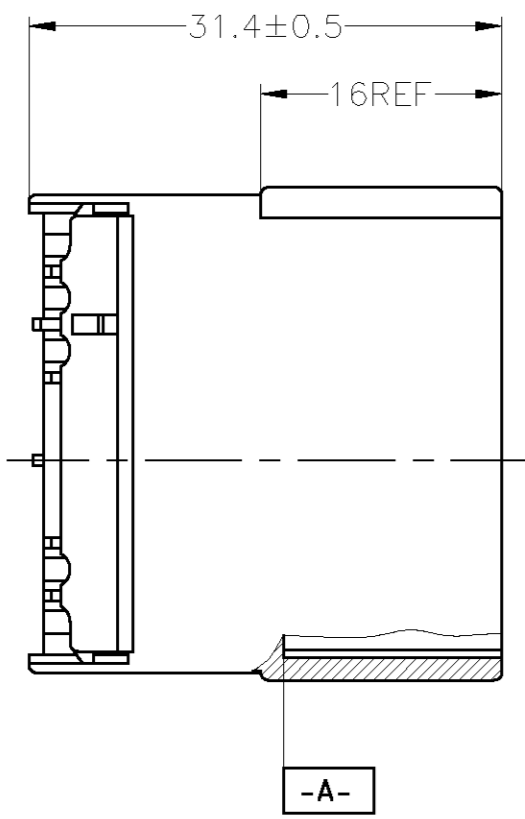

1. MUST BE KEPT BETWEEN **-A-** AND 2
2. TO BE MATED WITH PLUG HOUSING SMOOTHLY
3. APPLIED TAB CONTACT; P/N 173633 AND 173645
4. APPLIED PLUG HOUSING; P/N 173851
5. PRODUCT SPEC; 108-5264

1. **-A-** 面より2mmの範囲で測定
2. 相手ハウジングと所定の機能を満足して嵌合できること
3. 内装するタブコンタクトは型番173633, 173645
4. 嵌合相手ハウジング型番173851
5. 製品規格: 108-5264

THIS DRAWING IS A CONTROLLED DOCUMENT.		DWN S.FUJITA 05DEC08	Tyco Electronics Corporation Kawasaki, Japan	
DIMENSIONS: mm		CHK K.BETSUI 05DEC08		
TOLERANCES UNLESS OTHERWISE SPECIFIED:		APVD K.BETSUI 05DEC08	NAME	
0 PLC ±- 1 PLC ±- 2 PLC ±- 3 PLC ±- 4 PLC ±- ANGLES ±-		PRODUCT SPEC 108-5264	070 SERIES MULTILOCK CONNECTOR 12POSITION CAP HOUSING WIRE TO WIRE	
MATERIAL PBT		FINISH -	APPLICATION SPEC -	RESTRICTED TO -
TOLERANCES UNLESS OTHERWISE SPECIFIED: 一般公差 10 > : ±0.2 30 > : ±0.25 > 30 : ±0.3 ANGLE : ±3°		WEIGHT -	SIZE A3	CAGE CODE 00779
		CUSTOMER DRAWING	DRAWING NO C-174933	SCALE 2:1
			SHEET 1 OF 1	REV E1