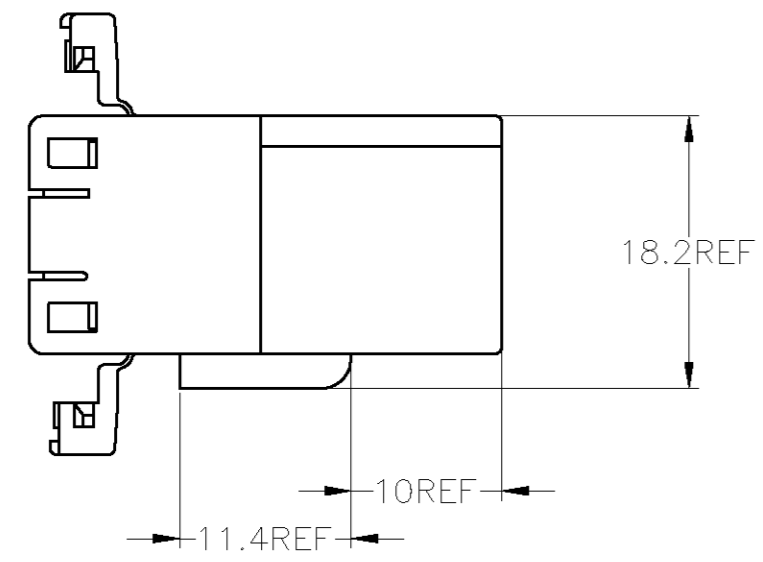

1. MUST BE KEPT BETWEEN **-A-** AND 2
2. TO BE MATED WITH PLUG HOUSING SMOOTHLY
3. APPLIED TAB CONTACT; P/N 173633 AND 173645
4. APPLIED PLUG HOUSING; P/N 173851
5. PRODUCT SPEC; 108-5264

1. **-A-** 面より2mmの範囲で測定
2. 相手ハウジングと所定の機能を満足して嵌合できること
3. 内装するタブコンタクトは型番173633, 173645
4. 嵌合相手ハウジング型番173851
5. 製品規格: 108-5264

THIS DRAWING IS A CONTROLLED DOCUMENT.		DWN S.FUJITA 05DEC08	Tyco Electronics Corporation Kawasaki, Japan	
DIMENSIONS: mm		CHK K.BETSUI 05DEC08		
TOLERANCES UNLESS OTHERWISE SPECIFIED:		APVD K.BETSUI 05DEC08	NAME	
0 PLC ±- 1 PLC ±- 2 PLC ±- 3 PLC ±- 4 PLC ±- ANGLES ±-		PRODUCT SPEC 108-5264	070 SERIES MULTILOCK CONNECTOR 12POSITION CAP HOUSING WIRE TO WIRE	
MATERIAL PBT		FINISH -	APPLICATION SPEC -	RESTRICTED TO -
TOLERANCES UNLESS OTHERWISE SPECIFIED: 一般公差 10 > : ±0.2 30 > : ±0.25 > 30 : ±0.3 ANGLE : ±3°		WEIGHT -	SIZE A3	CAGE CODE 00779
		CUSTOMER DRAWING	DRAWING NO C-174933	SCALE 2:1
			SHEET 1 OF 1	REV E1