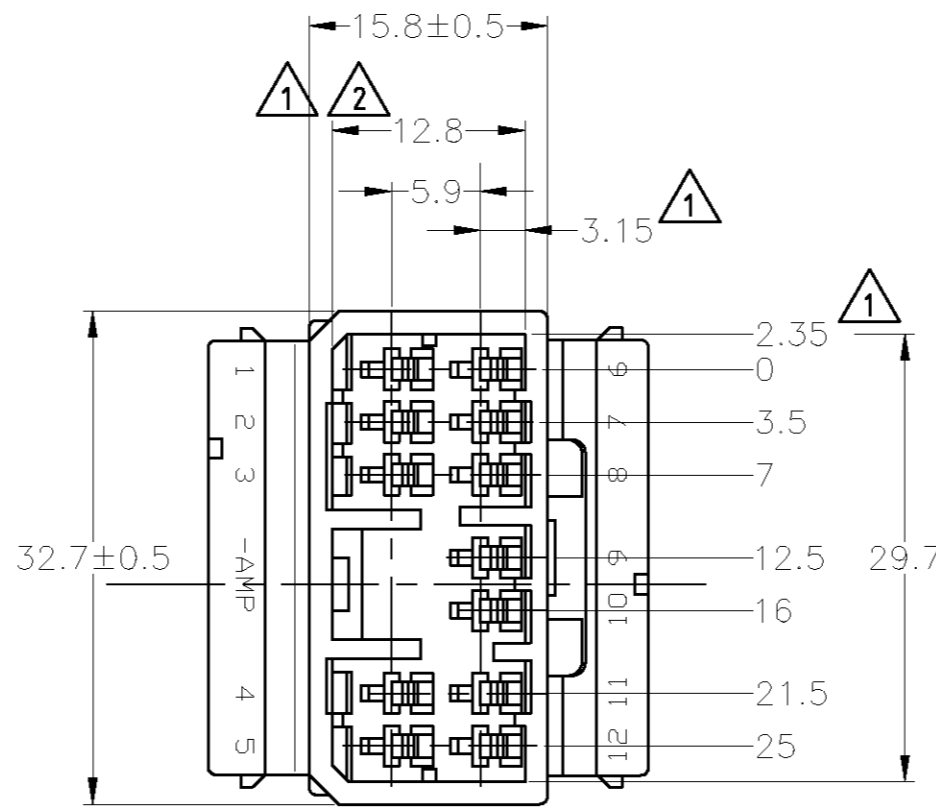

1. MUST BE KEPT BETWEEN **-A-** AND 2
2. TO BE MATED WITH PLUG HOUSING SMOOTHLY
3. APPLIED TAB CONTACT; P/N 173633 AND 173645
4. APPLIED PLUG HOUSING; P/N 173851
5. PRODUCT SPEC; 108-5264

1. **-A-** 面より2mmの範囲で測定
2. 相手ハウジングと所定の機能を満足して嵌合できること
3. 内装するタブコンタクトは型番173633, 173645
4. 嵌合相手ハウジング型番173851
5. 製品規格: 108-5264

THIS DRAWING IS A CONTROLLED DOCUMENT.		DWN S.FUJITA 05DEC08	Tyco Electronics Corporation Kawasaki, Japan	
DIMENSIONS: mm		CHK K.BETSUI 05DEC08		
TOLERANCES UNLESS OTHERWISE SPECIFIED:		APVD K.BETSUI 05DEC08	NAME	
0 PLC ±- 1 PLC ±- 2 PLC ±- 3 PLC ±- 4 PLC ±- ANGLES ±-		PRODUCT SPEC 108-5264	070 SERIES MULTILOCK CONNECTOR 12POSITION CAP HOUSING WIRE TO WIRE	
MATERIAL PBT		FINISH -	APPLICATION SPEC -	RESTRICTED TO -
TOLERANCES UNLESS OTHERWISE SPECIFIED: 一般公差 10 > : ±0.2 30 > : ±0.25 > 30 : ±0.3 ANGLE : ±3°		WEIGHT -	SIZE A3	CAGE CODE 00779
		CUSTOMER DRAWING	DRAWING NO C-174933	SCALE 2:1
			SHEET 1 OF 1	REV E1