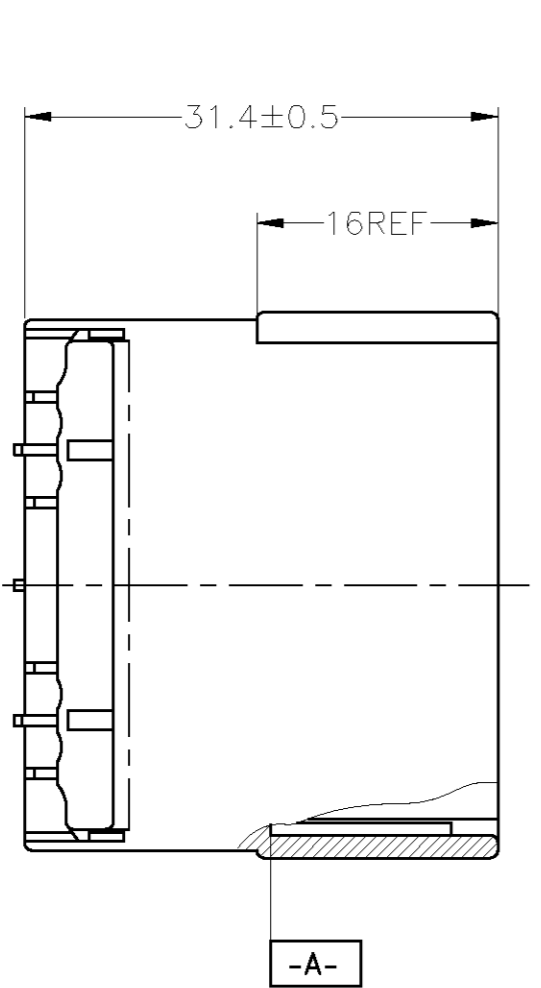

- MUST BE KEPT BETWEEN **-A-** AND 2
 - TO BE MATED WITH PLUG HOUSING SMOOTHLY
 - APPLIED TAB CONTACT; P/N 173633 AND 173645
 - APPLIED PLUG HOUSING; P/N 173852 etc
- A-** 面より2mmの範囲で測定
 - 相手ハウジングと所定の機能を満足して嵌合できること
 - 内装するタブコンタクトは型番173633、173645
 - 嵌合相手ハウジング型番173852 他

TOLERANCES UNLESS OTHERWISE SPECIFIED:

10 >=	: ±0.2
30 >=	> 10 : ±0.25
	> 30 : ±0.3
ANGLE	: ±3°

DIMENSIONS:	TOLERANCES UNLESS OTHERWISE SPECIFIED:
mm	
0 PLC	± -
1 PLC	± -
2 PLC	± -
3 PLC	± -
4 PLC	± -
ANGLES	± -
MATERIAL	FINISH
PBT	-