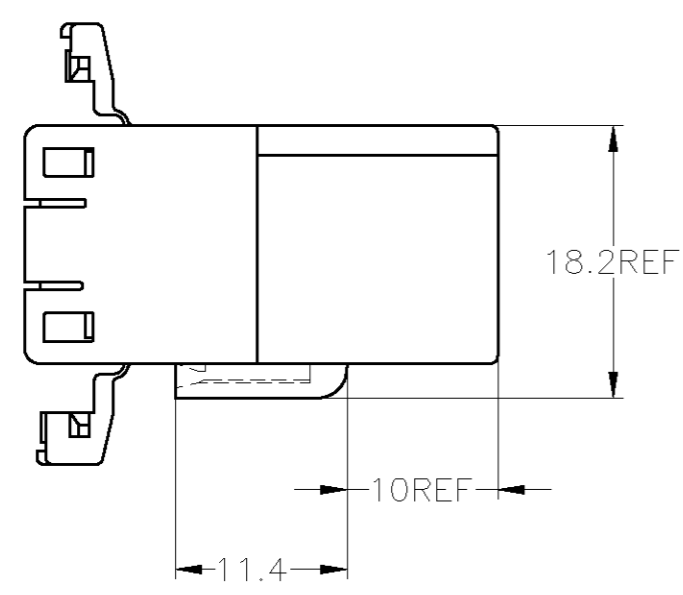

- MUST BE KEPT BETWEEN **-A-** AND 2
 - TO BE MATED WITH PLUG HOUSING SMOOTHLY
 - APPLIED TAB CONTACT; P/N 173633 AND 173645
 - APPLIED PLUG HOUSING; P/N 173852 etc
- A-** 面より2mmの範囲で測定
 - 相手ハウジングと所定の機能を満足して嵌合できること
 - 内装するタブコンタクトは型番173633、173645
 - 嵌合相手ハウジング型番173852 他

THIS DRAWING IS A CONTROLLED DOCUMENT.

DWN	S.FUJITA	08DEC08	Tyco Electronics Corporation Kawasaki, Japan
CHK	K.BETSUI	08DEC08	
APVD	K.BETSUI	08DEC08	
PRODUCT SPEC	NAME		
APPLICATION SPEC	070 SERIES MULTILOCK I/O CONNECTOR 14POSITION CAP HOUSING WIRE TO WIRE		RESTRICTED TO
WEIGHT	-	SIZE	A3
CUSTOMER DRAWING		CAGE CODE	00779
		DRAWING NO	C-174934
		SCALE	2:1
		SHEET	1 OF 1
		REV	E1

TOLERANCES UNLESS OTHERWISE SPECIFIED:

10 >=	: ±0.2
30 >=	> 10 : ±0.25
	> 30 : ±0.3
ANGLE	: ±3°

DIMENSIONS:	TOLERANCES UNLESS OTHERWISE SPECIFIED:
mm	
0 PLC	± -
1 PLC	± -
2 PLC	± -
3 PLC	± -
4 PLC	± -
ANGLES	± -
MATERIAL	FINISH
PBT	-