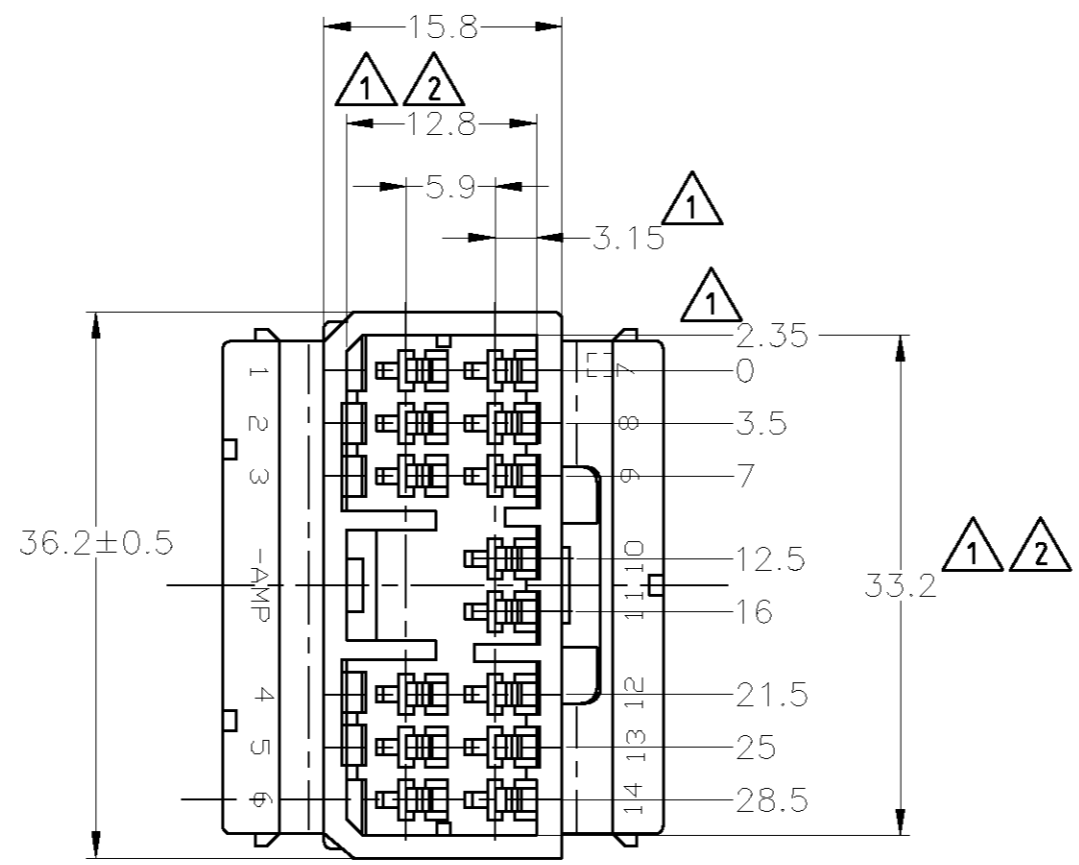

- MUST BE KEPT BETWEEN **-A-** AND 2
 - TO BE MATED WITH PLUG HOUSING SMOOTHLY
 - APPLIED TAB CONTACT; P/N 173633 AND 173645
 - APPLIED PLUG HOUSING; P/N 173852 etc
- A-** 面より2mmの範囲で測定
 - 相手ハウジングと所定の機能を満足して嵌合できること
 - 内装するタブコンタクトは型番173633、173645
 - 嵌合相手ハウジング型番173852 他

THIS DRAWING IS A CONTROLLED DOCUMENT.

DWN	S.FUJITA	08DEC08	Tyco Electronics Corporation Kawasaki, Japan
CHK	K.BETSUI	08DEC08	
APVD	K.BETSUI	08DEC08	
PRODUCT SPEC	NAME		
APPLICATION SPEC	070 SERIES MULTILOCK I/O CONNECTOR 14POSITION CAP HOUSING WIRE TO WIRE		RESTRICTED TO
WEIGHT	-	SIZE	A3
CUSTOMER DRAWING		CAGE CODE	00779
		DRAWING NO	C-174934
		SCALE	2:1
		SHEET	1 OF 1
		REV	E1