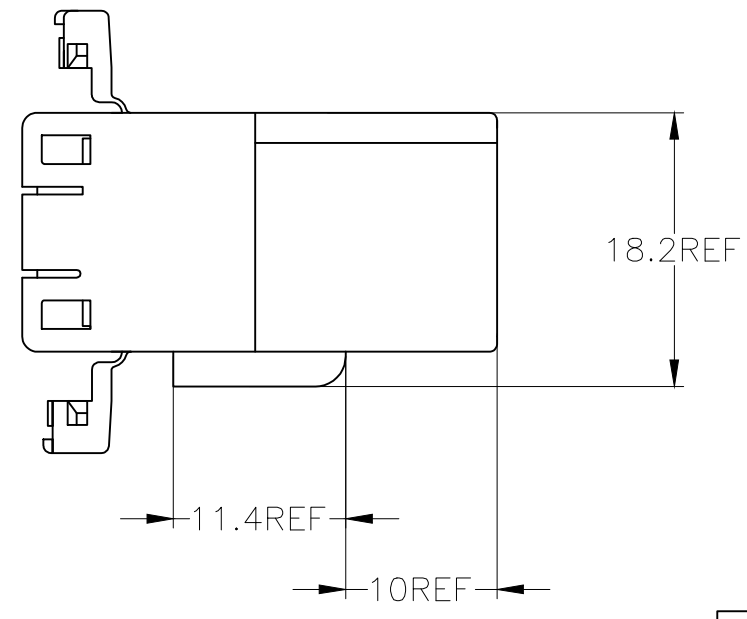

REVISIONS 変更					
P	LTR	DESCRIPTION	DATE	DWN	APVD
	D3	OBSOLETE PN 174935-7 ECR-20-007046	11NOV2020	PSJ	TM

- ① [-A-]面より2mmの範囲で測定
 - ② 相手ハウジングと所定の機能を満足して嵌合できること
 - 3. 内装するタブコンタクト型番173633, 173645
 - 4. 嵌合相手ハウジング型番173853
- ① MUST BE KEPT BETWEEN [-A-] AND 2
 - ② TO BE MATED WITH THE PLUG HOUSING SMOOTHLY
 - 3. APPLIED TAB CONTACT PART NUMBER; 173633, 173645
 - 4. APPLIED PLUG HOUSING PART NUMBER; 173853

DWN M.SUGAWARA 17MAY06	TE Connectivity	
CHK T.SHINOHARA 17MAY06		
APVD K.BETSUI 17MAY06	NAME 名称	
PRODUCT SPEC 製品規格 108-5264	070 SERIES MULTI-LOCK CONNECTOR 18POSITION CAP HOUSING (W TO W)	
APPLICATION SPEC 取付適用規格	SIZE A3	CAGE CODE 00779
WEIGHT 0.000000	DRAWING NO 番号 C-174935	RESTRICTED TO
CUSTOMER DRAWING		SCALE 尺度 2:1
		SHEET 1 OF 1
		REV D3