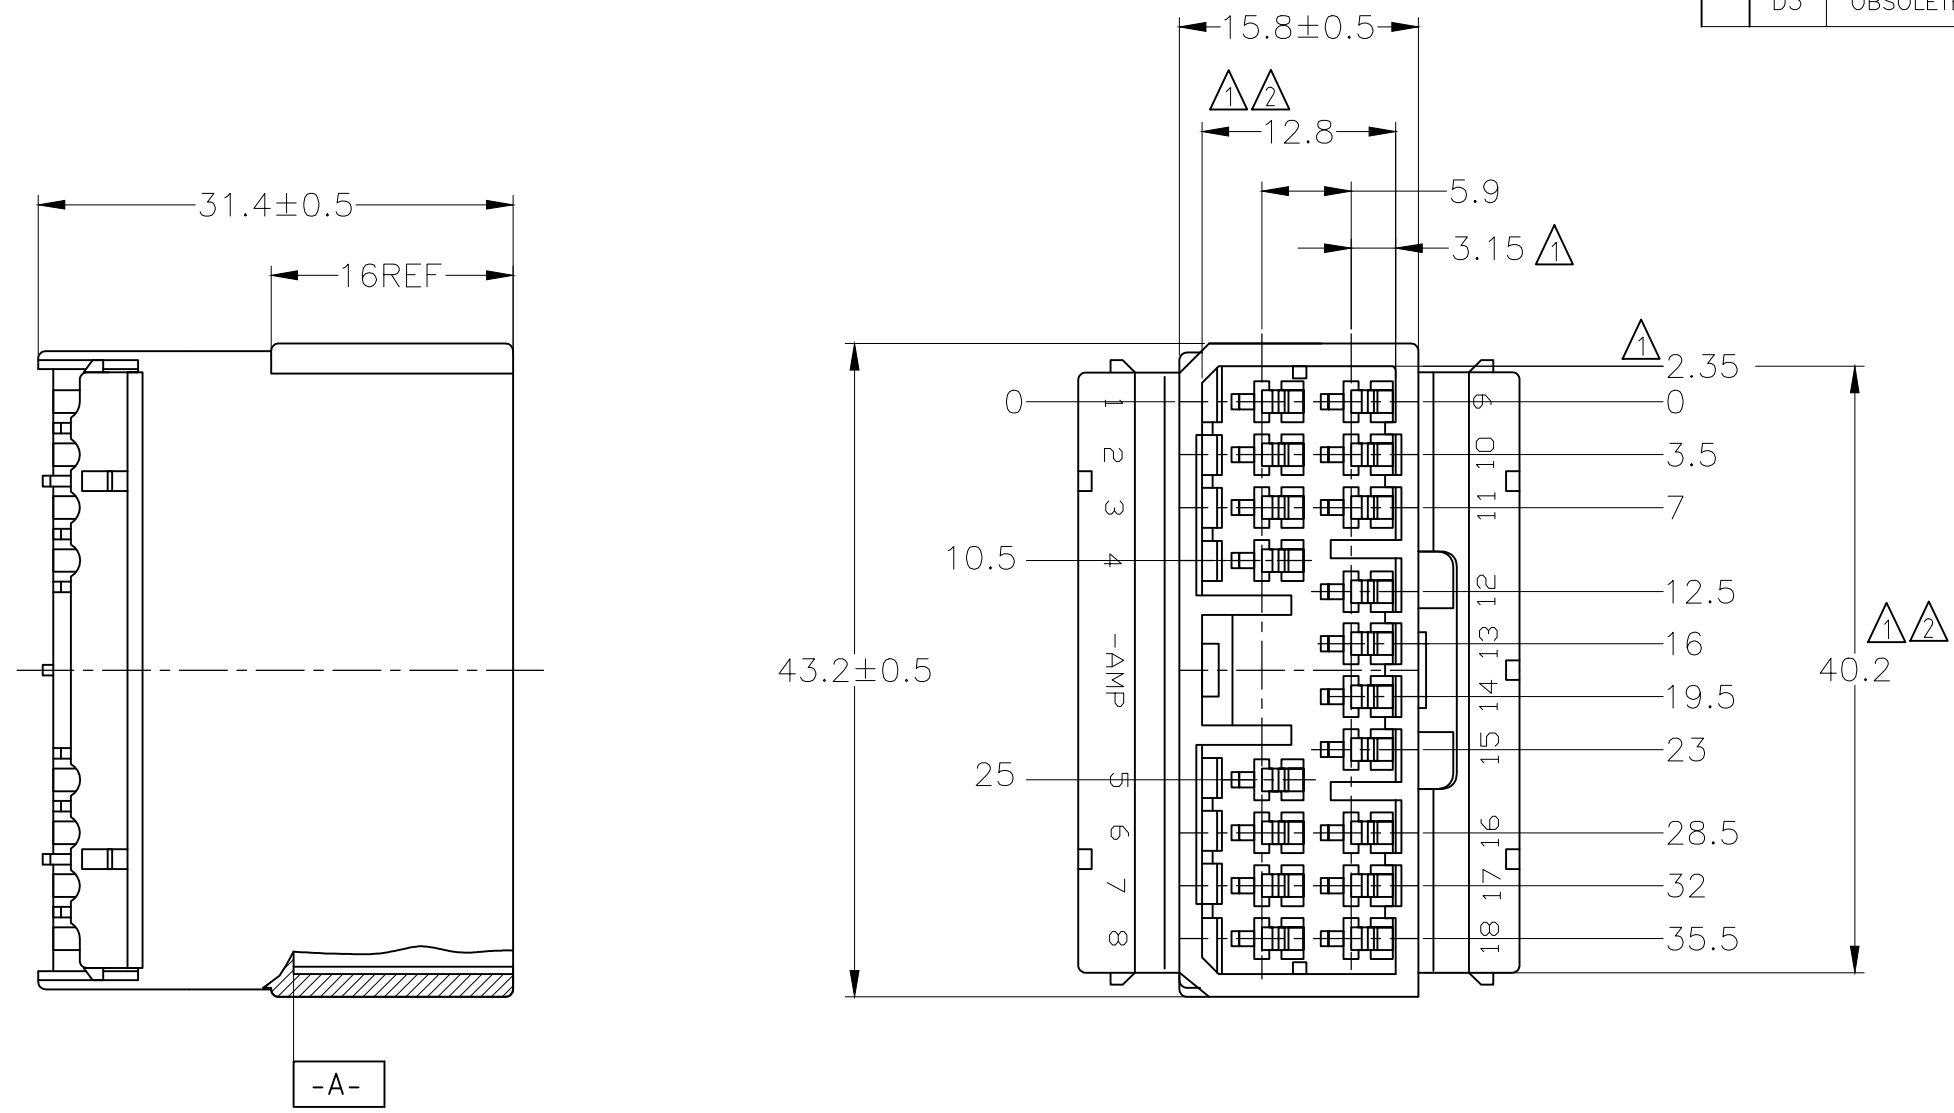

REVISIONS 変更					
P	LTR	DESCRIPTION	DATE	DWN	APVD
	D3	OBSOLETE PN 174935-7 ECR-20-007046	11NOV2020	PSJ	TM

- ① [-A-]面より2mmの範囲で測定
 - ② 相手ハウジングと所定の機能を満足して嵌合できること
 - 3. 内装するタブコンタクト型番173633, 173645
 - 4. 嵌合相手ハウジング型番173853
- ① MUST BE KEPT BETWEEN [-A-] AND 2
 - ② TO BE MATED WITH THE PLUG HOUSING SMOOTHLY
 - 3. APPLIED TAB CONTACT PART NUMBER; 173633, 173645
 - 4. APPLIED PLUG HOUSING PART NUMBER; 173853

DWN M.SUGAWARA 17MAY06	TE Connectivity	
CHK T.SHINOHARA 17MAY06		
APVD K.BETSUI 17MAY06	NAME 名称	
PRODUCT SPEC 製品規格 108-5264	070 SERIES MULTI-LOCK CONNECTOR 18POSITION CAP HOUSING (W TO W)	
APPLICATION SPEC 取付適用規格	SIZE A3	CAGE CODE 00779
WEIGHT 0.000000	DRAWING NO 番号 C-174935	RESTRICTED TO
CUSTOMER DRAWING		SCALE 尺度 2:1
		SHEET 1 OF 1
		REV D3