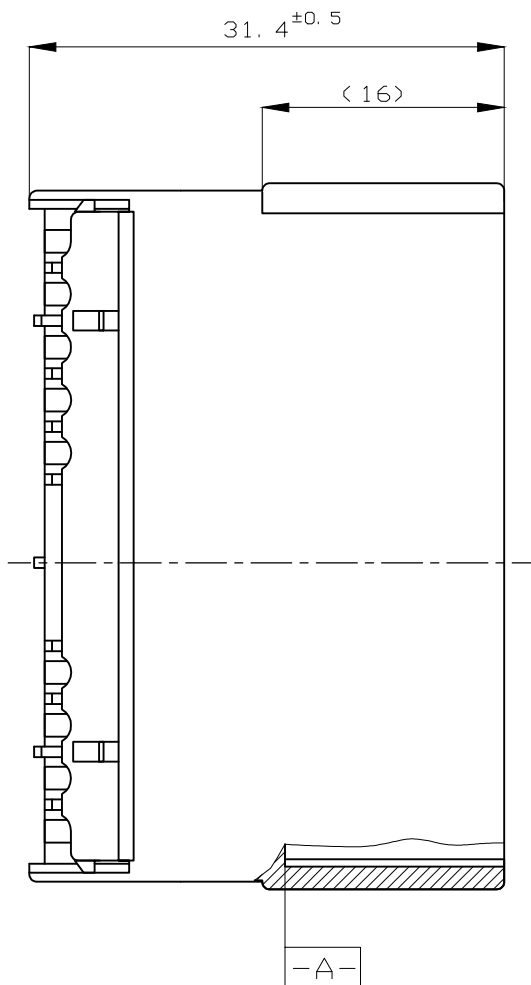

P	LTR	DESCRIPTION	DATE	DWN	APVD
	C2	OBSOLETED -2	ECR-20-007046	12NOV2020	PSJ TM

- ① -A- 面より2mmの範囲で測定。
 - ② 相手ハウジングと所定の機能を満足して嵌合できること。
 - 3. 内装するタブコンタクト型番：173633, 173645
 - 4. 嵌合相手ハウジング型番：174952
- ① MUST BE KEPT BETWEEN -A- AND 2.
 - ② TO BE MATED WITH THE PLUG HOUSING SMOOTHLY.
 - 3. APPLIED TAB CONTACT PART NUMBER: 173633, 173645.
 - 4. APPLIED PLUG HOUSING PART NUMBER: 174952, etc.

TOLERANCE UNLESS OTHERWISE SPECIFIED: 一般公差	
0 < x ≤ 10	: ±0.2
10 < x ≤ 30	: ±0.25
30 < x ≤ 100	: ±0.3
ANGLE ; 角度	: ±3°

THIS DRAWING IS A CONTROLLED DOCUMENT.		DWN A.NAGAMINE 10/17'90						
DIMENSIONS: mm		CHK M.OHSHIMA 10/18'90				NAME 070 SERIES MULTI-LOCK CONNECTOR 20 POSITION CAP HOUSING (W-W)		
TOLERANCES UNLESS OTHERWISE SPECIFIED: 0 PLC ± - 1 PLC ± - 2 PLC ± - 3 PLC ± - 4 PLC ± - ANGLES ± - FINISH -		APVD M.NOBUCHI 10/18'90				PRODUCT SPEC 108-5264		
MATERIAL PBT		APPLICATION SPEC -				RESTRICTED TO -		
		WEIGHT 0.000000	SIZE A3	CAGE CODE 00779	DRAWING NO C-174936			
CUSTOMER DRAWING			SCALE 2:1	SHEET 1 OF 1	REV C2			