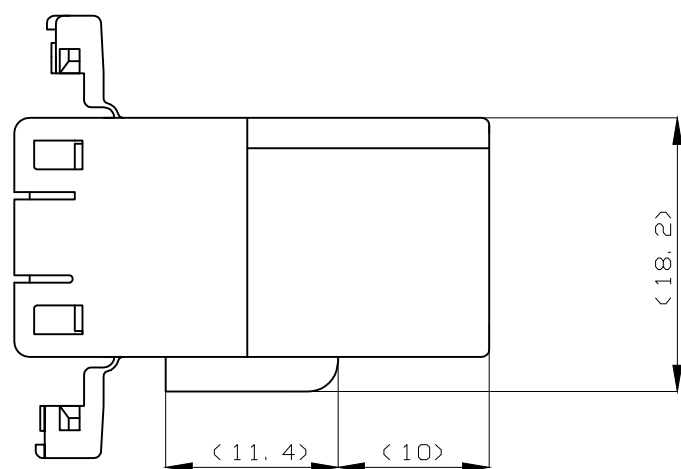

P	LTR	DESCRIPTION	DATE	DWN	APVD
	C2	OBSOLETED -2	ECR-20-007046	12NOV2020	PSJ TM

- ① -A- 面より2mmの範囲で測定。
 - ② 相手ハウジングと所定の機能を満足して嵌合できること。
 - 3. 内装するタブコンタクト型番：173633, 173645
 - 4. 嵌合相手ハウジング型番：174952
- ① MUST BE KEPT BETWEEN -A- AND 2.
 - ② TO BE MATED WITH THE PLUG HOUSING SMOOTHLY.
 - 3. APPLIED TAB CONTACT PART NUMBER: 173633, 173645.
 - 4. APPLIED PLUG HOUSING PART NUMBER: 174952, etc.

TOLERANCE UNLESS OTHERWISE SPECIFIED: 一般公差	
0 < x ≤ 10	: ±0.2
10 < x ≤ 30	: ±0.25
30 < x ≤ 100	: ±0.3
ANGLE ; 角度	: ±3°

THIS DRAWING IS A CONTROLLED DOCUMENT.		DWN A.NAGAMINE 10/17'90						
DIMENSIONS: mm		CHK M.OHSHIMA 10/18'90				NAME 070 SERIES MULTI-LOCK CONNECTOR 20 POSITION CAP HOUSING (W-W)		
TOLERANCES UNLESS OTHERWISE SPECIFIED: 0 PLC ± - 1 PLC ± - 2 PLC ± - 3 PLC ± - 4 PLC ± - ANGLES ± - FINISH -		APVD M.NOBUCHI 10/18'90				PRODUCT SPEC 108-5264		
MATERIAL PBT		APPLICATION SPEC -				RESTRICTED TO -		
		WEIGHT 0.000000	SIZE A3	CAGE CODE 00779	DRAWING NO C-174936			
CUSTOMER DRAWING			SCALE 2:1	SHEET 1 OF 1	REV C2			