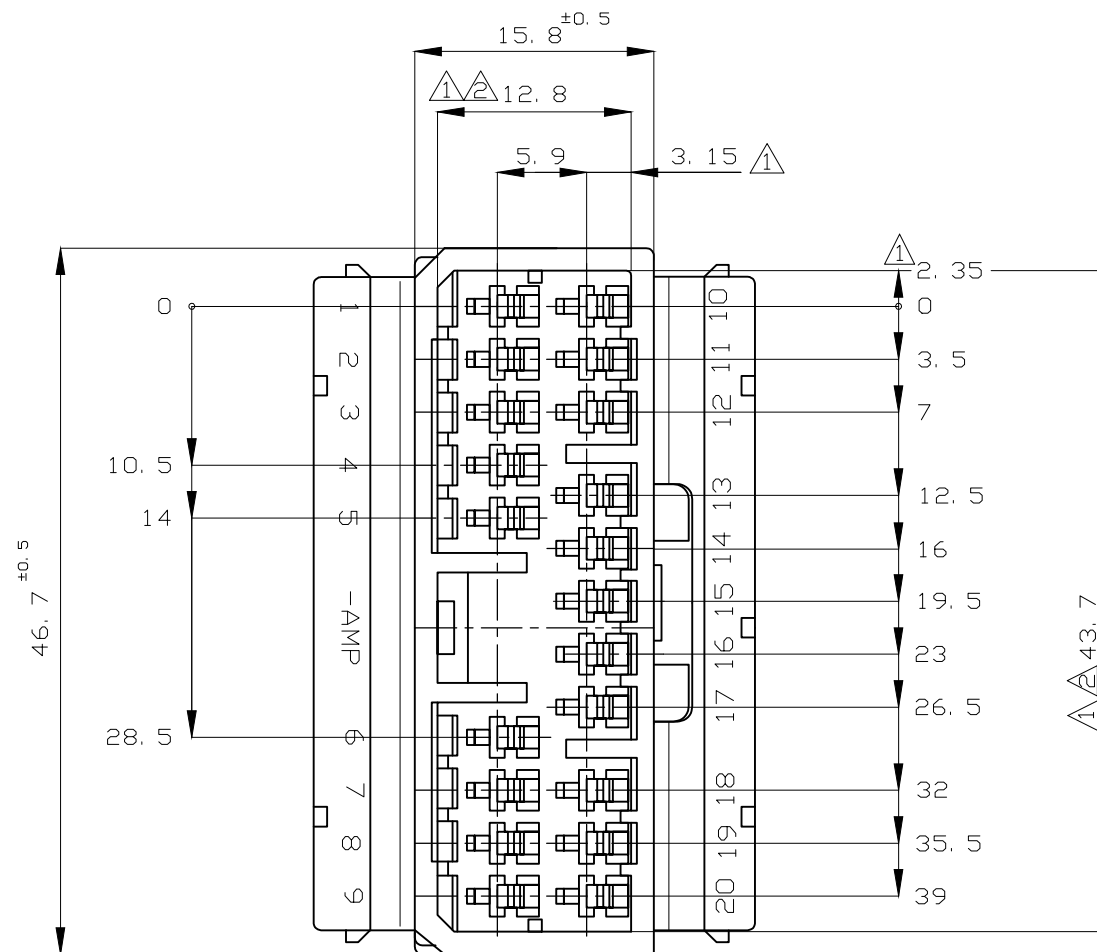

P	LTR	DESCRIPTION	DATE	DWN	APVD
	C2	OBSOLETED -2	ECR-20-007046	12NOV2020	PSJ TM

- ① -A- 面より2mmの範囲で測定。
 - ② 相手ハウジングと所定の機能を満足して嵌合できること。
 - 3. 内装するタブコンタクト型番：173633, 173645
 - 4. 嵌合相手ハウジング型番：174952
- ① MUST BE KEPT BETWEEN -A- AND 2.
 - ② TO BE MATED WITH THE PLUG HOUSING SMOOTHLY.
 - 3. APPLIED TAB CONTACT PART NUMBER: 173633, 173645.
 - 4. APPLIED PLUG HOUSING PART NUMBER: 174952, etc.

TOLERANCE UNLESS OTHERWISE SPECIFIED: 一般公差	
0 < x ≤ 10	: ±0.2
10 < x ≤ 30	: ±0.25
30 < x ≤ 100	: ±0.3
ANGLE ; 角度	: ±3°

THIS DRAWING IS A CONTROLLED DOCUMENT.		DWN A.NAGAMINE 10/17'90						
DIMENSIONS: mm		CHK M.OHSHIMA 10/18'90				NAME 070 SERIES MULTI-LOCK CONNECTOR 20 POSITION CAP HOUSING (W-W)		
TOLERANCES UNLESS OTHERWISE SPECIFIED: 0 PLC ± - 1 PLC ± - 2 PLC ± - 3 PLC ± - 4 PLC ± - ANGLES ± - FINISH -		APVD M.NOBUCHI 10/18'90				PRODUCT SPEC 108-5264		
MATERIAL PBT		APPLICATION SPEC -				RESTRICTED TO -		
		WEIGHT 0.000000	SIZE A3	CAGE CODE 00779	DRAWING NO C-174936			
CUSTOMER DRAWING			SCALE 2:1	SHEET 1 OF 1	REV C2			