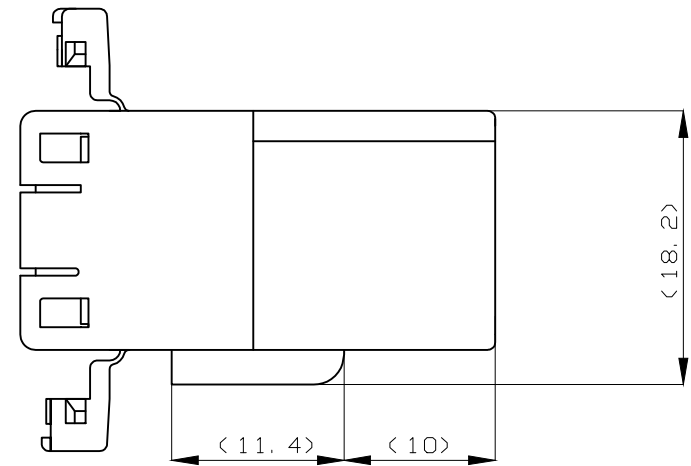

REVISIONS					
P	LTR	DESCRIPTION		DATE	APVD
	C2	OBSOLETED -2	ECR-20-007046	12NOV2020	PSJ TM

- 1

-A- 面より2mmの範囲で測定。
- 2

相手ハウジングと所定の機能を満足して嵌合できること。
3. 内装するタブコンタクト型番：173633, 173645
4. 嵌合相手ハウジング型番：174952
- 1

MUST BE KEPT BETWEEN -A- AND 2.
- 2

TO BE MATED WITH THE PLUG HOUSING SMOOTHLY.
3. APPLIED TAB CONTACT PART NUMBER: 173633, 173645.
4. APPLIED PLUG HOUSING PART NUMBER: 174952, etc.

OBSOLETE	V-2	WHITE 白	1-174936-1
	HB	YELLOW 黄	174936-7
	HB	GRAY 灰	174936-6
OBSOLETE	HB	BLUE 青	174936-5
	HB	BLACK 黒	174936-2
	HB	WHITE 白	174936-1
FLAMMABILITY OF MATERIAL 使用材料難燃グレード		COLOR 色	PART NUMBER 型番

TOLERANCE UNLESS OTHERWISE SPECIFIED: 一般公差	
0<×≤ 10	: ±0.2
10<×≤ 30	: ±0.25
30<×≤ 100	: ±0.3
ANGLE ; 角度	: ±3°

THIS DRAWING IS A CONTROLLED DOCUMENT.		DWN A.NAGAMINE	10/17'90	<div>STE</div> TE Connectivity		
		CHK M.OHSHIMA	10/18'90			
		APVD M.NOGUCHI	10/18'90	NAME 070 SERIES MULTI-LOCK CONNECTOR 20POSITION CAP HOUSING (W-W)		
		PRODUCT SPEC 108-5264				
		APPLICATION SPEC —		SIZE	CAGE CODE	DRAWING NO
		WEIGHT 0.000000		A3	00779	C-174936
		CUSTOMER DRAWING		SCALE 2:1	SHEET 1 OF 1	REV C2