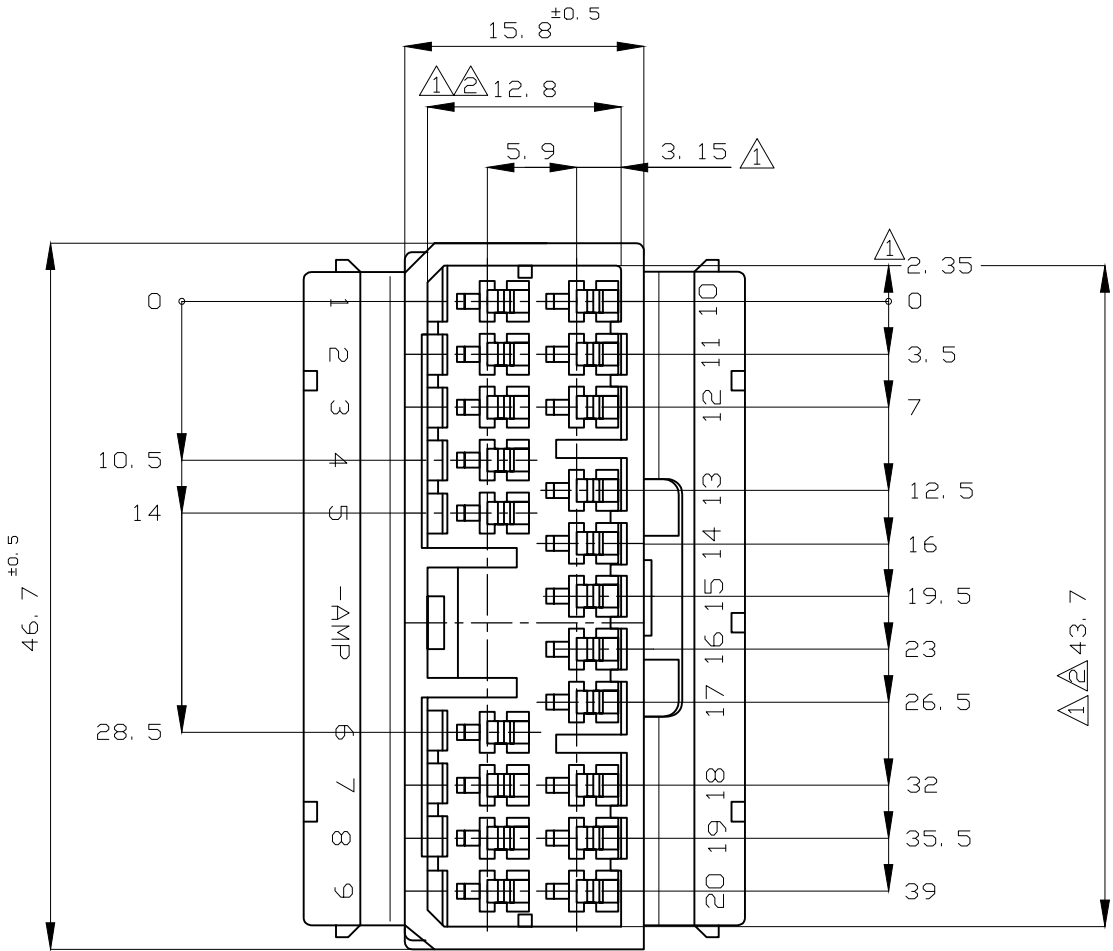

REVISIONS					
P	LTR	DESCRIPTION		DATE	APVD
	C2	OBSOLETED -2	ECR-20-007046	12NOV2020	PSJ TM

- 1

-A- 面より2mmの範囲で測定。
- 2

相手ハウジングと所定の機能を満足して嵌合できること。
3. 内装するタブコンタクト型番：173633, 173645
4. 嵌合相手ハウジング型番：174952
- 1

MUST BE KEPT BETWEEN -A- AND 2.
- 2

TO BE MATED WITH THE PLUG HOUSING SMOOTHLY.
3. APPLIED TAB CONTACT PART NUMBER: 173633, 173645.
4. APPLIED PLUG HOUSING PART NUMBER: 174952, etc.

OBSOLETE	V-2	WHITE 白	1-174936-1
	HB	YELLOW 黄	174936-7
	HB	GRAY 灰	174936-6
OBSOLETE	HB	BLUE 青	174936-5
	HB	BLACK 黒	174936-2
	HB	WHITE 白	174936-1
FLAMMABILITY OF MATERIAL 使用材料難燃グレード		COLOR 色	PART NUMBER 型番

TOLERANCE UNLESS OTHERWISE SPECIFIED: 一般公差	
0<×≤ 10	: ±0.2
10<×≤ 30	: ±0.25
30<×≤ 100	: ±0.3
ANGLE ; 角度	: ±3°

THIS DRAWING IS A CONTROLLED DOCUMENT.		DWN A.NAGAMINE	10/17'90	<div>STE</div> TE Connectivity		
		CHK M.OHSHIMA	10/18'90			
		APVD M.NOGUCHI	10/18'90	NAME 070 SERIES MULTI-LOCK CONNECTOR 20POSITION CAP HOUSING (W-W)		
		PRODUCT SPEC 108-5264				
		APPLICATION SPEC —		SIZE	CAGE CODE	DRAWING NO
		WEIGHT 0.000000		A3	00779	C-174936
		CUSTOMER DRAWING		SCALE 2:1	SHEET 1 OF 1	REV C2