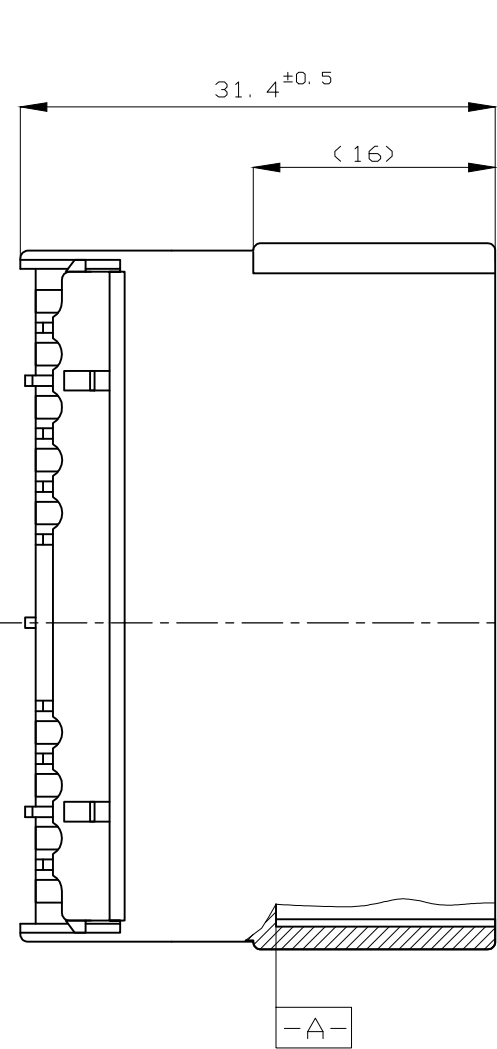

REVISIONS					
P	LTR	DESCRIPTION		DATE	APVD
	C2	OBSOLETED -2	ECR-20-007046	12NOV2020	PSJ TM

- 1

-A- 面より2mmの範囲で測定。
- 2

相手ハウジングと所定の機能を満足して嵌合できること。
3. 内装するタブコンタクト型番：173633, 173645
4. 嵌合相手ハウジング型番：174952
- 1

MUST BE KEPT BETWEEN -A- AND 2.
- 2

TO BE MATED WITH THE PLUG HOUSING SMOOTHLY.
3. APPLIED TAB CONTACT PART NUMBER: 173633, 173645.
4. APPLIED PLUG HOUSING PART NUMBER: 174952, etc.

OBSOLETE	V-2	WHITE 白	1-174936-1
	HB	YELLOW 黄	174936-7
	HB	GRAY 灰	174936-6
OBSOLETE	HB	BLUE 青	174936-5
	HB	BLACK 黒	174936-2
	HB	WHITE 白	174936-1
FLAMMABILITY OF MATERIAL 使用材料難燃グレード		COLOR 色	PART NUMBER 型番

TOLERANCE UNLESS OTHERWISE SPECIFIED: 一般公差	
0<×≤ 10	: ±0.2
10<×≤ 30	: ±0.25
30<×≤ 100	: ±0.3
ANGLE ; 角度	: ±3°

THIS DRAWING IS A CONTROLLED DOCUMENT.		DWN A.NAGAMINE	10/17'90	<div>STE</div> TE Connectivity		
		CHK M.OHSHIMA	10/18'90			
		APVD M.NOGUCHI	10/18'90	NAME 070 SERIES MULTI-LOCK CONNECTOR 20POSITION CAP HOUSING (W-W)		
		PRODUCT SPEC 108-5264				
		APPLICATION SPEC —		SIZE	CAGE CODE	DRAWING NO
		WEIGHT 0.000000		A3	00779	C-174936
		CUSTOMER DRAWING		SCALE 2:1	SHEET 1 OF 1	REV C2