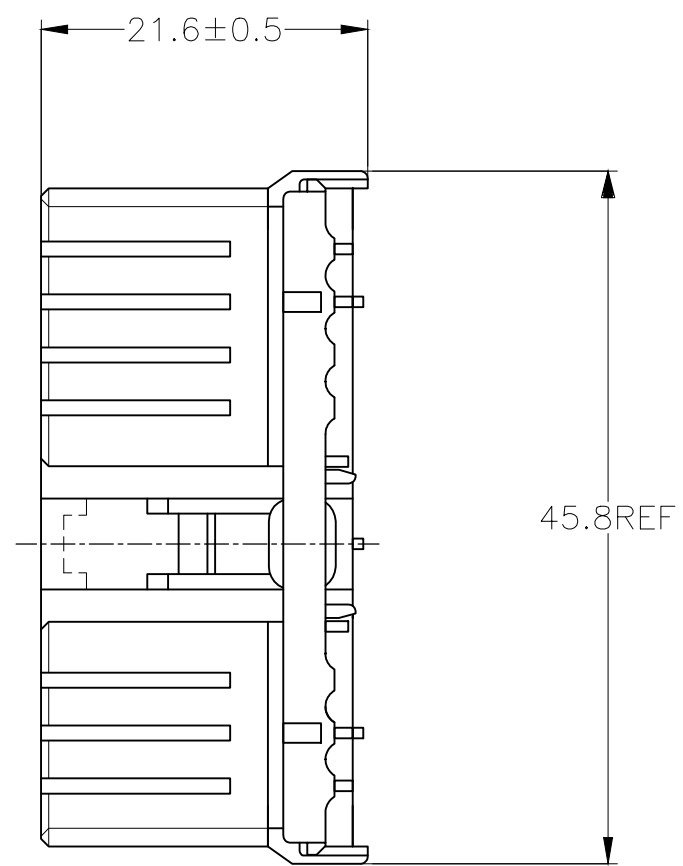

THIS DRAWING IS UNPUBLISHED. RELEASED FOR PUBLICATION
 © COPYRIGHT - By - ALL RIGHTS RESERVED.

REVISIONS					
P	LTR	DESCRIPTION	DATE	DWN	APVD
	E4	REVISED	ECR-17-016951	17JUL2017	TS HY

- MUST BE KEPT BETWEEN -A- AND 2
 - TO BE MATED WITH PLUG HOUSING SMOOTHLY
 - APPLIED TAB CONTACT; P/N 173630 AND 173631
 - APPLIED CAP HOUSING; P/N 174936 etc
- A- 面より2mmの範囲で測定
 - 相手ハウジングと所定の機能を満足して嵌合できること
 - 内装するタブコンタクトは型番173630、173631
 - 嵌合相手ハウジング型番174936 他

10 >	±0.2
30 >	±0.25
> 30	±0.3
ANGLE	3°

THIS DRAWING IS A CONTROLLED DOCUMENT.

DIMENSIONS:	TOLERANCES UNLESS OTHERWISE SPECIFIED:
mm	0 PLC ± -
	1 PLC ± -
	2 PLC ± -
	3 PLC ± -
	4 PLC ± -
	ANGLES ± -
MATERIAL	FINISH
PBT	-

DWN	S.FUJITA	09DEC08	TE Connectivity					
CHK	K.BETSUI	09DEC08						
APVD	K.BETSUI	09DEC08						
PRODUCT SPEC	NAME							
APPLICATION SPEC	-		070 SERIES MULTILOCK CONNECTOR 20POSITION PULG HOUSING					
WEIGHT	7.8 g	A3	CAGE CODE	00779	DRAWING NO	C-174952	RESTRICTED TO	-
CUSTOMER DRAWING			SCALE	2:1	SHEET	1 OF 1	REV	E4