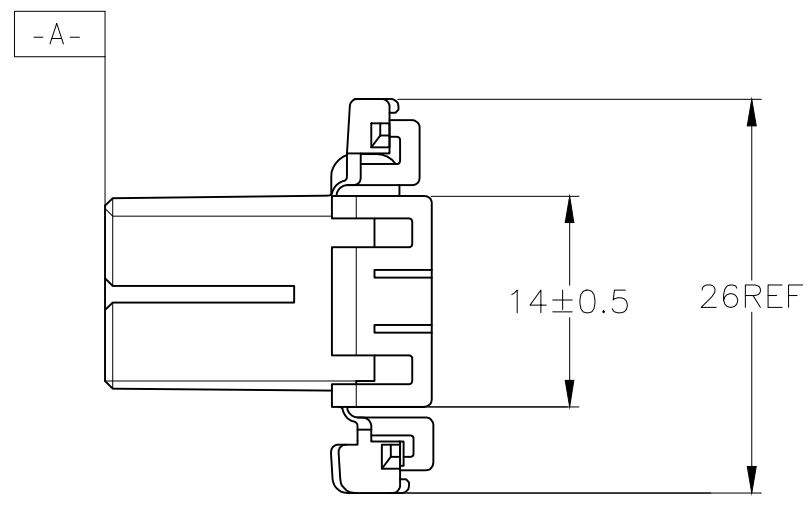

THIS DRAWING IS UNPUBLISHED. RELEASED FOR PUBLICATION
 © COPYRIGHT - By - ALL RIGHTS RESERVED.

REVISIONS					
P	LTR	DESCRIPTION	DATE	DWN	APVD
	E4	REVISED	ECR-17-016951	17JUL2017	TS HY

- MUST BE KEPT BETWEEN -A- AND 2
 - TO BE MATED WITH PLUG HOUSING SMOOTHLY
 - APPLIED TAB CONTACT; P/N 173630 AND 173631
 - APPLIED CAP HOUSING; P/N 174936 etc
- A- 面より2mmの範囲で測定
 - 相手ハウジングと所定の機能を満足して嵌合できること
 - 内装するタブコンタクトは型番173630、173631
 - 嵌合相手ハウジング型番174936 他

10 >	±0.2
30 >	±0.25
> 30	±0.3
ANGLE	3°

THIS DRAWING IS A CONTROLLED DOCUMENT.

DIMENSIONS:	TOLERANCES UNLESS OTHERWISE SPECIFIED:
mm	0 PLC ± -
	1 PLC ± -
	2 PLC ± -
	3 PLC ± -
	4 PLC ± -
	ANGLES ± -
MATERIAL	FINISH
PBT	-

DWN	S.FUJITA	09DEC08	TE Connectivity					
CHK	K.BETSUI	09DEC08						
APVD	K.BETSUI	09DEC08						
PRODUCT SPEC	NAME							
APPLICATION SPEC	-		070 SERIES MULTILOCK CONNECTOR 20POSITION PULG HOUSING					
WEIGHT	7.8 g	A3	CAGE CODE	00779	DRAWING NO	C-174952	RESTRICTED TO	-
CUSTOMER DRAWING			SCALE	2:1	SHEET	1 OF 1	REV	E4