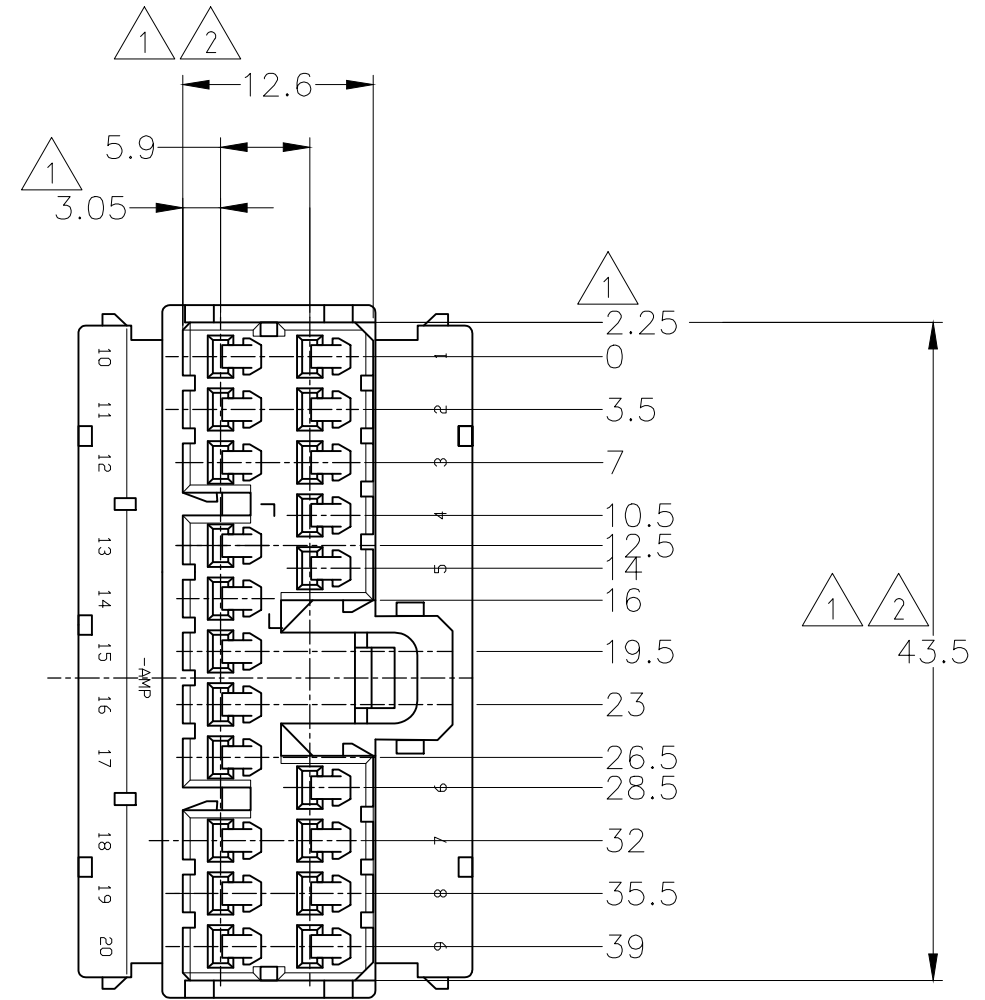

THIS DRAWING IS UNPUBLISHED. RELEASED FOR PUBLICATION
 © COPYRIGHT - By - ALL RIGHTS RESERVED.

REVISIONS					
P	LTR	DESCRIPTION	DATE	DWN	APVD
	E4	REVISED	ECR-17-016951	17JUL2017	TS HY

- MUST BE KEPT BETWEEN -A- AND 2
 - TO BE MATED WITH PLUG HOUSING SMOOTHLY
 - APPLIED TAB CONTACT; P/N 173630 AND 173631
 - APPLIED CAP HOUSING; P/N 174936 etc
- A- 面より2mmの範囲で測定
 - 相手ハウジングと所定の機能を満足して嵌合できること
 - 内装するタブコンタクトは型番173630、173631
 - 嵌合相手ハウジング型番174936 他

10 >	±0.2
30 >	±0.25
> 30	±0.3
ANGLE	3°

THIS DRAWING IS A CONTROLLED DOCUMENT.

DIMENSIONS:	TOLERANCES UNLESS OTHERWISE SPECIFIED:
mm	0 PLC ± -
	1 PLC ± -
	2 PLC ± -
	3 PLC ± -
	4 PLC ± -
	ANGLES ± -
MATERIAL	FINISH
PBT	-

DWN	S.FUJITA	09DEC08	TE Connectivity					
CHK	K.BETSUI	09DEC08						
APVD	K.BETSUI	09DEC08						
PRODUCT SPEC	NAME							
APPLICATION SPEC	-		070 SERIES MULTILOCK CONNECTOR 20POSITION PULG HOUSING					
WEIGHT	7.8 g	A3	CAGE CODE	00779	DRAWING NO	C-174952	RESTRICTED TO	-
CUSTOMER DRAWING			SCALE	2:1	SHEET	1 OF 1	REV	E4