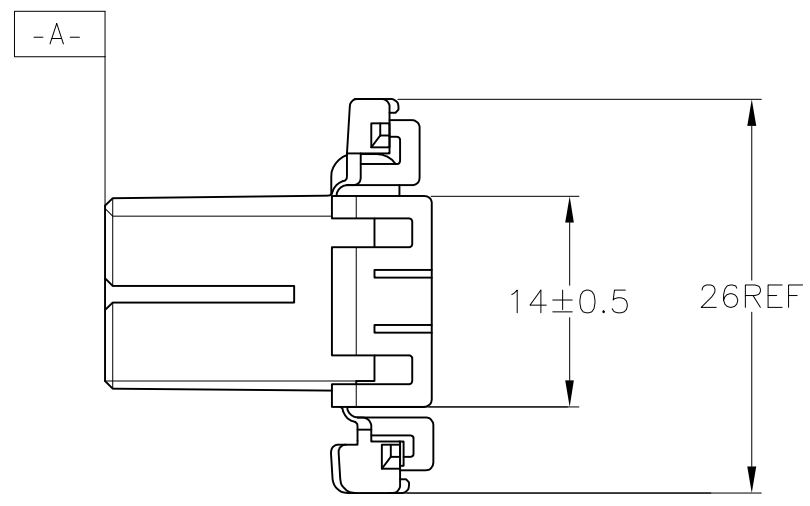

- MUST BE KEPT BETWEEN -A- AND 2
 - TO BE MATED WITH PLUG HOUSING SMOOTHLY
 - APPLIED TAB CONTACT; P/N 173630 AND 173631
 - APPLIED CAP HOUSING; P/N 174936 etc
-
- A- 面より2mmの範囲で測定
 - 相手ハウジングと所定の機能を満足して嵌合できること
 - 内装するタブコンタクトは型番173630、173631
 - 嵌合相手ハウジング型番174936 他

MATERIAL: PBT

DWN	S.FUJITA	09DEC08	STE TE Connectivity
CHK	K.BETSUI	09DEC08	
APVD	K.BETSUI	09DEC08	
PRODUCT SPEC	NAME		
APPLICATION SPEC	070 SERIES MULTILOCK CONNECTOR 20POSITION PULG HOUSING		RESTRICTED TO
WEIGHT	7.8 g	A300779	
CUSTOMER DRAWING		SCALE	2:1
		SHEET	1 OF 1
		REV	E5