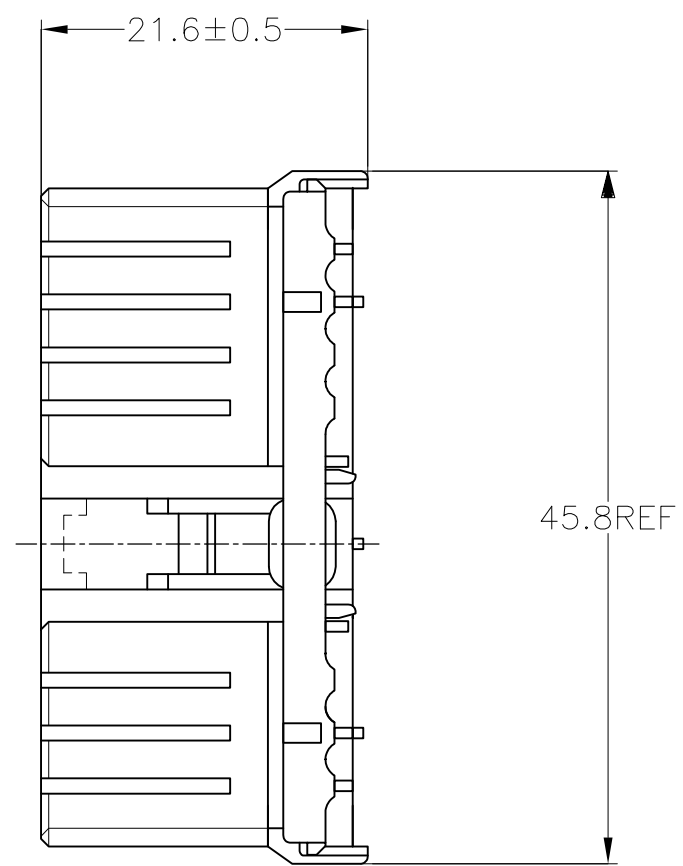

- MUST BE KEPT BETWEEN -A- AND 2
 - TO BE MATED WITH PLUG HOUSING SMOOTHLY
 - APPLIED TAB CONTACT; P/N 173630 AND 173631
 - APPLIED CAP HOUSING; P/N 174936 etc
-
- A- 面より2mmの範囲で測定
 - 相手ハウジングと所定の機能を満足して嵌合できること
 - 内装するタブコンタクトは型番173630、173631
 - 嵌合相手ハウジング型番174936 他

MATERIAL: PBT

DWN	S.FUJITA	09DEC08	STE TE Connectivity
CHK	K.BETSUI	09DEC08	
APVD	K.BETSUI	09DEC08	
PRODUCT SPEC	NAME		
APPLICATION SPEC	070 SERIES MULTILOCK CONNECTOR 20POSITION PULG HOUSING		RESTRICTED TO
WEIGHT	7.8 g	A300779	
CUSTOMER DRAWING		SCALE	2:1
		SHEET	1 OF 1
		REV	E5