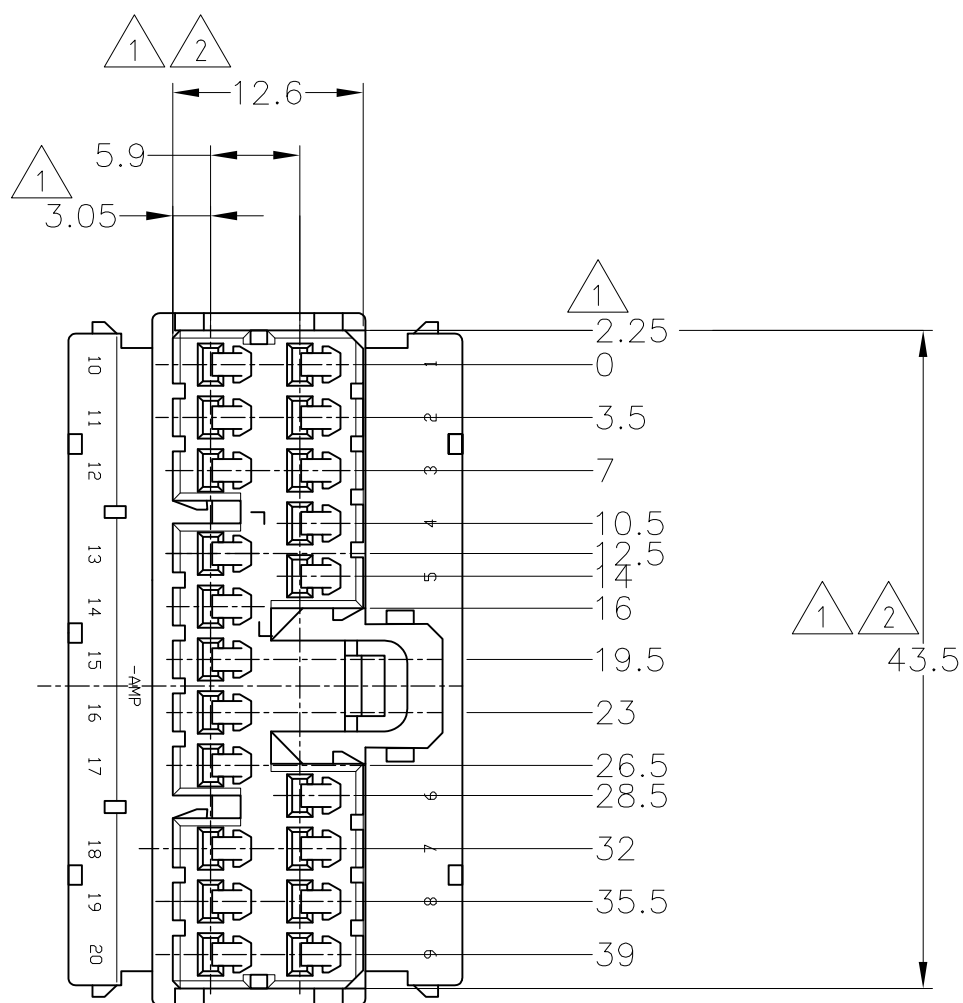

- MUST BE KEPT BETWEEN -A- AND 2
- TO BE MATED WITH PLUG HOUSING SMOOTHLY
- APPLIED TAB CONTACT; P/N 173630 AND 173631
- APPLIED CAP HOUSING; P/N 174936 etc

- A- 面より2mmの範囲で測定
- 相手ハウジングと所定の機能を満足して嵌合できること
- 内装するタブコンタクトは型番173630、173631
- 嵌合相手ハウジング型番174936 他

TOLERANCES UNLESS OTHERWISE SPECIFIED:
一般公差

10 ≥	± 0.2
30 ≥	> 10 : ± 0.25
	> 30 : ± 0.3
ANGLE	3°

THIS DRAWING IS A CONTROLLED DOCUMENT.

DIMENSIONS: mm

TOLERANCES UNLESS OTHERWISE SPECIFIED:

0 PLC	± -
1 PLC	± -
2 PLC	± -
3 PLC	± -
4 PLC	± -
ANGLES	± -
FINISH	-

MATERIAL PBT

DWN	S.FUJITA	09DEC08
CHK	K.BETSUI	09DEC08
APVD	K.BETSUI	09DEC08
PRODUCT SPEC	-	
APPLICATION SPEC	-	
WEIGHT	7.8 g	

070 SERIES MULTILOCK CONNECTOR
20POSITION PULG HOUSING

SIZE	CAGE CODE	DRAWING NO	RESTRICTED TO
A3	00779	C-174952	-