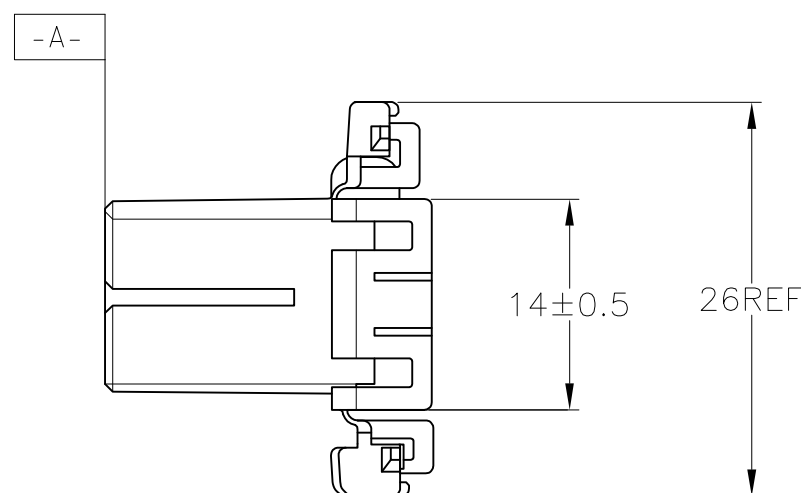

- MUST BE KEPT BETWEEN -A- AND 2
- TO BE MATED WITH PLUG HOUSING SMOOTHLY
- APPLIED TAB CONTACT; P/N 173630 AND 173631
- APPLIED CAP HOUSING; P/N 174936 etc

- A- 面より2mmの範囲で測定
- 相手ハウジングと所定の機能を満足して嵌合できること
- 内装するタブコンタクトは型番173630、173631
- 嵌合相手ハウジング型番174936 他

MATERIAL PBT

DWN	S.FUJITA	09DEC08
CHK	K.BETSUI	09DEC08
APVD	K.BETSUI	09DEC08
PRODUCT SPEC	-	
APPLICATION SPEC	-	
WEIGHT	7.8 g	

070 SERIES MULTILOCK CONNECTOR
20POSITION PULG HOUSING

SIZE	CAGE CODE	DRAWING NO	RESTRICTED TO
A3	00779	C-174952	-