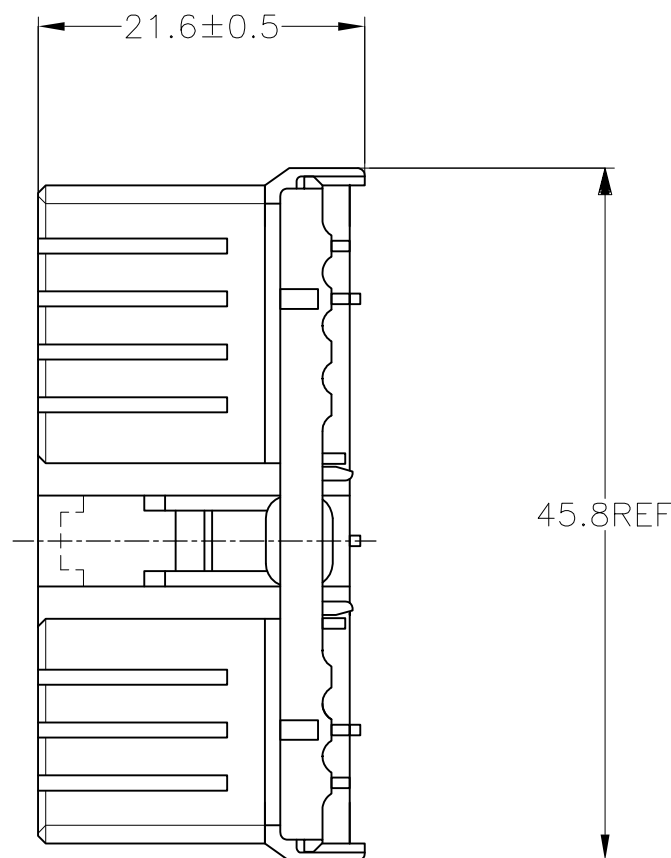

- MUST BE KEPT BETWEEN -A- AND 2
- TO BE MATED WITH PLUG HOUSING SMOOTHLY
- APPLIED TAB CONTACT; P/N 173630 AND 173631
- APPLIED CAP HOUSING; P/N 174936 etc

- A- 面より2mmの範囲で測定
- 相手ハウジングと所定の機能を満足して嵌合できること
- 内装するタブコンタクトは型番173630、173631
- 嵌合相手ハウジング型番174936 他

TOLERANCES UNLESS OTHERWISE SPECIFIED:
一般公差

10 ≥	± 0.2
30 ≥	> 10 : ± 0.25
	> 30 : ± 0.3
ANGLE	3°

THIS DRAWING IS A CONTROLLED DOCUMENT.

DIMENSIONS: mm

TOLERANCES UNLESS OTHERWISE SPECIFIED:

0 PLC	± -
1 PLC	± -
2 PLC	± -
3 PLC	± -
4 PLC	± -
ANGLES	± -
FINISH	-

MATERIAL PBT

DWN	S.FUJITA	09DEC08
CHK	K.BETSUI	09DEC08
APVD	K.BETSUI	09DEC08
PRODUCT SPEC	-	
APPLICATION SPEC	-	
WEIGHT	7.8 g	

070 SERIES MULTILOCK CONNECTOR
20POSITION PULG HOUSING

SIZE	CAGE CODE	DRAWING NO	RESTRICTED TO
A3	00779	C-174952	-