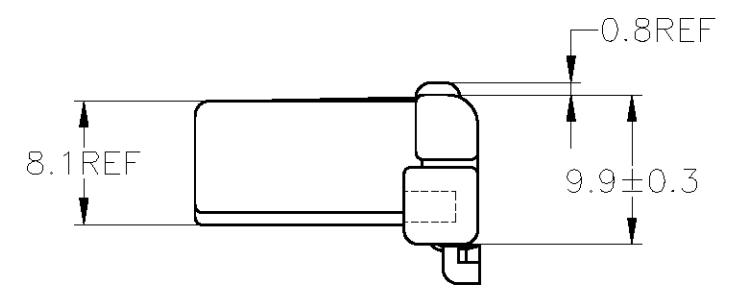

THIS DRAWING IS UNPUBLISHED. RELEASED FOR PUBLICATION
 © COPYRIGHT - By - ALL RIGHTS RESERVED.

LOC	DIST	REVISIONS						
		P	LTR	DESCRIPTION	DATE	DWN	APVD	
J	-		B4	REVISED	ECR-13-018510	08JAN2014	TS	KB

- △ TO BE MEASURED WITHIN 2mm FROM -Z-
 - 2. THE MATING CAP HOUSING PART NUMBER: 174967
 - 3. APPLICABLE CONTACT PART NUMBER: 173681, 175180
- △ -Z- 面から2mmの範囲で測定。
 - 2. 相手側ハウジング型番: 174967
 - 3. 適用端子型番: 173681, 175180

A-A

DOUBLE LOCKED
二重ロック時

DOUBLE LOCKED
二重ロック時

ALTERNATIVE PART

BLUE	174966-5
GREEN	174966-4
BLACK	174966-2
COLOR	PART NUMBER

TOLERANCE UNLESS OTHERWISE SPECIFIED: 一般公差

0 < x ≤ 10	: ±0.2
10 < x ≤ 30	: ±0.25
30 < x ≤ 100	: ±0.3
ANGLE ; 角度	: ±3°

THIS DRAWING IS A CONTROLLED DOCUMENT.

DIMENSIONS:	TOLERANCES UNLESS OTHERWISE SPECIFIED:
単位: 耗 mm	一般公差
	0 PLC ± -
	1 PLC ± -
	2 PLC ± -
	3 PLC ± -
	4 PLC ± -
ANGLES	± -
FINISH 仕上	-
MATERIAL 材料	PBT

DWN	T.SHINOHARA	07MAR06
CHK	K.BETSUI	07MAR06
APVD	K.BETSUI	07MAR06
PRODUCT SPEC	製品規格	108-5352
APPLICATION SPEC	取付適用規格	114-5094, -5162
WEIGHT	1.1 g	

STE TE Connectivity			
040 SERIES MULTI-LOCK CONNECTOR 4POSITION PLUG HOUSING			
SIZE	CAGE CODE	DRAWING NO	RESTRICTED TO
A3	00779	C-174966	-
CUSTOMER DRAWING		SCALE 尺度	SHEET 1 OF 1
		2:1	REV B4

X-ON Electronics