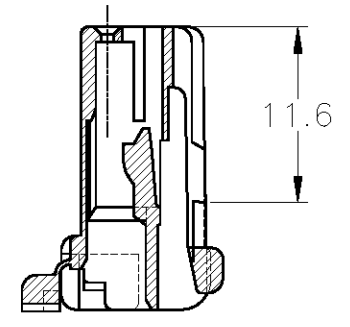

THIS DRAWING IS UNPUBLISHED. RELEASED FOR PUBLICATION
 © COPYRIGHT - By - ALL RIGHTS RESERVED.

LOC	DIST	REVISIONS						
		P	LTR	DESCRIPTION	DATE	DWN	APVD	
J	-		B4	REVISED	ECR-13-018510	08JAN2014	TS	KB

- △ TO BE MEASURED WITHIN 2mm FROM -Z-
 - 2. THE MATING CAP HOUSING PART NUMBER: 174967
 - 3. APPLICABLE CONTACT PART NUMBER: 173681, 175180
- △ -Z- 面から2mmの範囲で測定。
 - 2. 相手側ハウジング型番: 174967
 - 3. 適用端子型番: 173681, 175180

A-A

DOUBLE LOCKED
二重ロック時

DOUBLE LOCKED
二重ロック時

ALTERNATIVE PART

BLUE	174966-5
GREEN	174966-4
BLACK	174966-2
COLOR	PART NUMBER

TOLERANCE UNLESS OTHERWISE SPECIFIED: 一般公差

0 < x ≤ 10	: ±0.2
10 < x ≤ 30	: ±0.25
30 < x ≤ 100	: ±0.3
ANGLE ; 角度	: ±3°

THIS DRAWING IS A CONTROLLED DOCUMENT.

DIMENSIONS:	TOLERANCES UNLESS OTHERWISE SPECIFIED:
単位: 耗 mm	一般公差
	0 PLC ± -
	1 PLC ± -
	2 PLC ± -
	3 PLC ± -
	4 PLC ± -
ANGLES	± -
FINISH 仕上	-
MATERIAL 材料	PBT

DWN	T.SHINOHARA	07MAR06
CHK	K.BETSUI	07MAR06
APVD	K.BETSUI	07MAR06
PRODUCT SPEC	製品規格	108-5352
APPLICATION SPEC	取付適用規格	114-5094, -5162
WEIGHT	1.1 g	

STE TE Connectivity			
040 SERIES MULTI-LOCK CONNECTOR 4POSITION PLUG HOUSING			
SIZE	CAGE CODE	DRAWING NO	RESTRICTED TO
A3	00779	C-174966	-
CUSTOMER DRAWING		SCALE 尺度	SHEET 1 OF 1
		2:1	REV B4

X-ON Electronics