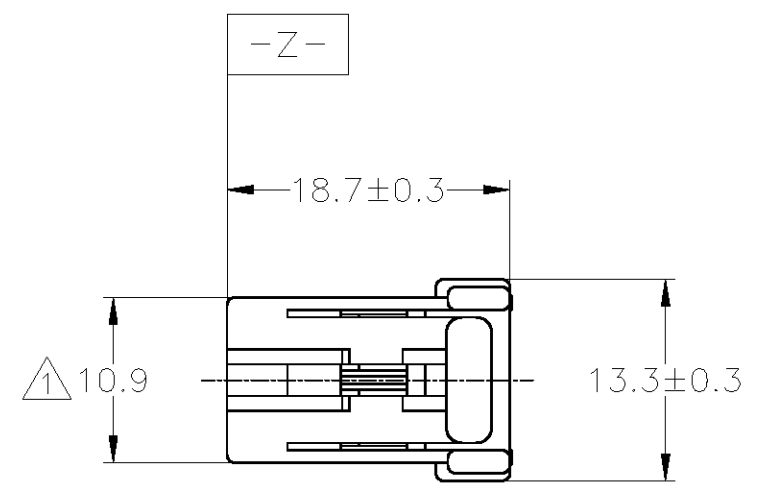

THIS DRAWING IS UNPUBLISHED. RELEASED FOR PUBLICATION
 © COPYRIGHT - By - ALL RIGHTS RESERVED.

LOC	DIST	REVISIONS						
		P	LTR	DESCRIPTION	DATE	DWN	APVD	
J	-		B4	REVISED	ECR-13-018510	08JAN2014	TS	KB

- △ TO BE MEASURED WITHIN 2mm FROM -Z-
 - 2. THE MATING CAP HOUSING PART NUMBER: 174967
 - 3. APPLICABLE CONTACT PART NUMBER: 173681, 175180
- △ -Z- 面から2mmの範囲で測定。
 - 2. 相手側ハウジング型番: 174967
 - 3. 適用端子型番: 173681, 175180

A-A

DOUBLE LOCKED
二重ロック時

DOUBLE LOCKED
二重ロック時

ALTERNATIVE PART

BLUE	174966-5
GREEN	174966-4
BLACK	174966-2
COLOR	PART NUMBER

TOLERANCE UNLESS OTHERWISE SPECIFIED: 一般公差

0 < x ≤ 10	: ±0.2
10 < x ≤ 30	: ±0.25
30 < x ≤ 100	: ±0.3
ANGLE ; 角度	: ±3°

THIS DRAWING IS A CONTROLLED DOCUMENT.

DIMENSIONS:	TOLERANCES UNLESS OTHERWISE SPECIFIED:
単位: 耗 mm	一般公差
	0 PLC ± -
	1 PLC ± -
	2 PLC ± -
	3 PLC ± -
	4 PLC ± -
ANGLES	± -
FINISH 仕上	-
MATERIAL 材料	PBT

DWN	T.SHINOHARA	07MAR06
CHK	K.BETSUI	07MAR06
APVD	K.BETSUI	07MAR06
PRODUCT SPEC	製品規格	108-5352
APPLICATION SPEC	取付適用規格	114-5094, -5162
WEIGHT	1.1 g	

STE TE Connectivity			
040 SERIES MULTI-LOCK CONNECTOR 4POSITION PLUG HOUSING			
SIZE	CAGE CODE	DRAWING NO	RESTRICTED TO
A3	00779	C-174966	-
CUSTOMER DRAWING		SCALE 尺度	SHEET 1 OF 1
		2:1	REV B4

X-ON Electronics