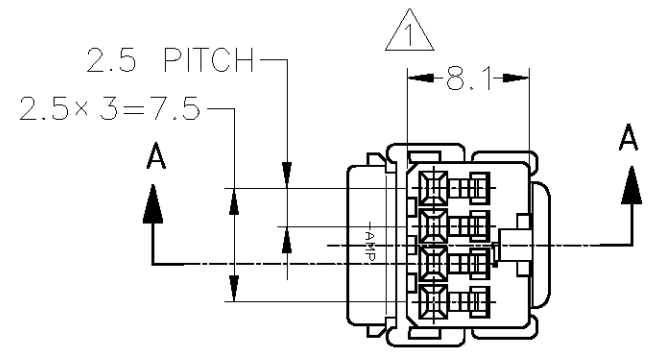

THIS DRAWING IS UNPUBLISHED. RELEASED FOR PUBLICATION
 © COPYRIGHT - By - ALL RIGHTS RESERVED.

LOC	DIST	REVISIONS						
		P	LTR	DESCRIPTION	DATE	DWN	APVD	
J	-		B4	REVISED	ECR-13-018510	08JAN2014	TS	KB

- △ TO BE MEASURED WITHIN 2mm FROM -Z-
 - 2. THE MATING CAP HOUSING PART NUMBER: 174967
 - 3. APPLICABLE CONTACT PART NUMBER: 173681, 175180
- △ -Z- 面から2mmの範囲で測定。
 - 2. 相手側ハウジング型番: 174967
 - 3. 適用端子型番: 173681, 175180

A-A

DOUBLE LOCKED
二重ロック時

DOUBLE LOCKED
二重ロック時

ALTERNATIVE PART

BLUE	174966-5
GREEN	174966-4
BLACK	174966-2
COLOR	PART NUMBER

TOLERANCE UNLESS OTHERWISE SPECIFIED: 一般公差

0 < x ≤ 10	: ±0.2
10 < x ≤ 30	: ±0.25
30 < x ≤ 100	: ±0.3
ANGLE ; 角度	: ±3°

THIS DRAWING IS A CONTROLLED DOCUMENT.

DIMENSIONS:	TOLERANCES UNLESS OTHERWISE SPECIFIED:
単位: 耗 mm	一般公差
	0 PLC ± -
	1 PLC ± -
	2 PLC ± -
	3 PLC ± -
	4 PLC ± -
ANGLES	± -
FINISH 仕上	-
MATERIAL 材料	PBT

DWN	T.SHINOHARA	07MAR06
CHK	K.BETSUI	07MAR06
APVD	K.BETSUI	07MAR06
PRODUCT SPEC	製品規格	108-5352
APPLICATION SPEC	取付適用規格	114-5094, -5162
WEIGHT	1.1 g	

STE TE Connectivity			
040 SERIES MULTI-LOCK CONNECTOR 4POSITION PLUG HOUSING			
SIZE	CAGE CODE	DRAWING NO	RESTRICTED TO
A3	00779	C-174966	-
CUSTOMER DRAWING		SCALE 尺度	SHEET 1 OF 1
		2:1	REV B4

X-ON Electronics