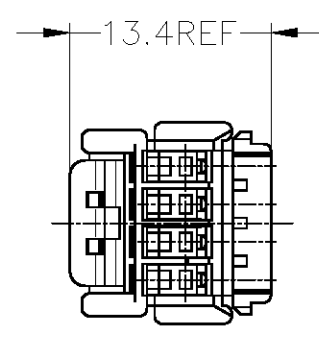

THIS DRAWING IS UNPUBLISHED. RELEASED FOR PUBLICATION
 © COPYRIGHT - By - ALL RIGHTS RESERVED.

LOC	DIST	REVISIONS						
		P	LTR	DESCRIPTION	DATE	DWN	APVD	
J	-		B4	REVISED	ECR-13-018510	08JAN2014	TS	KB

- △ TO BE MEASURED WITHIN 2mm FROM -Z-
 - 2. THE MATING CAP HOUSING PART NUMBER: 174967
 - 3. APPLICABLE CONTACT PART NUMBER: 173681, 175180
- △ -Z- 面から2mmの範囲で測定。
 - 2. 相手側ハウジング型番: 174967
 - 3. 適用端子型番: 173681, 175180

A-A

DOUBLE LOCKED
二重ロック時

DOUBLE LOCKED
二重ロック時

ALTERNATIVE PART

BLUE	174966-5
GREEN	174966-4
BLACK	174966-2
COLOR	PART NUMBER

TOLERANCE UNLESS OTHERWISE SPECIFIED: 一般公差

0 < x ≤ 10	: ±0.2
10 < x ≤ 30	: ±0.25
30 < x ≤ 100	: ±0.3
ANGLE ; 角度	: ±3°

THIS DRAWING IS A CONTROLLED DOCUMENT.

DIMENSIONS:	TOLERANCES UNLESS OTHERWISE SPECIFIED:
単位: 耗 mm	一般公差
	0 PLC ± -
	1 PLC ± -
	2 PLC ± -
	3 PLC ± -
	4 PLC ± -
ANGLES	± -
FINISH 仕上	-
MATERIAL 材料	PBT

DWN	T.SHINOHARA	07MAR06
CHK	K.BETSUI	07MAR06
APVD	K.BETSUI	07MAR06
PRODUCT SPEC	製品規格	108-5352
APPLICATION SPEC	取付適用規格	114-5094, -5162
WEIGHT	1.1 g	

STE TE Connectivity			
040 SERIES MULTI-LOCK CONNECTOR 4POSITION PLUG HOUSING			
SIZE	CAGE CODE	DRAWING NO	RESTRICTED TO
A3	00779	C-174966	-
CUSTOMER DRAWING		SCALE 尺度	SHEET 1 OF 1
		2:1	REV B4

X-ON Electronics