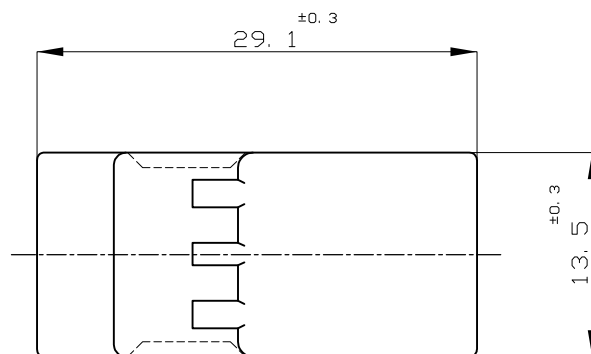

THIS DRAWING IS UNPUBLISHED.

RELEASED FOR PUBLICATION

ALL RIGHTS RESERVED.

© COPYRIGHT - By -

LOC	DIST	REVISIONS					
J	-	P	LTR	DESCRIPTION	DATE	DWN	APVD
		B2		REVISED PER ECO-11-005140	28MAR11	RK	HMR

A-A

- △ TO BE MEASURED WITHIN 2mm FROM [-Z-]
2. THE MEATING PLUG HOUSING PART NUMBER; 174966
3. APPLICABLE CONTACT PART NUMBER, 173682

- △ [-Z-] 面から2mmの範囲で測定
2. 相手側ハウジング型番; 174966
3. 適用端子型番、 173682

青 (BLUE)	174967-5
緑 (GREEN)	174967-4
黒 (BLACK)	174967-2
色 (COLOR)	製品型番 (PART NO.)

TOLERANCE UNLESS OTHERWISE SPECIFIED:
一般公差

0 < x ≤ 10	: ±0.2
10 < x ≤ 30	: ±0.25
30 < x ≤ 100	: ±0.3
ANGLE ; 角度	: ±3°

THIS DRAWING IS A CONTROLLED DOCUMENT.

DIMENSIONS: 単位: 耗 mm	TOLERANCES UNLESS OTHERWISE SPECIFIED: 一般公差
	0 PLC ± -
	1 PLC ± -
	2 PLC ± -
	3 PLC ± -
	4 PLC ± -
ANGLES	± -

MATERIAL 材料	FINISH 仕上
PBT	-

DWN	M.SUGAWARA	02AUG06
CHK	K.BETSUI	02AUG06
APVD	K.BETSUI	02AUG06
PRODUCT SPEC	製品規格	108-5352
APPLICATION SPEC	取付適用規格	-
WEIGHT	-	-
CUSTOMER DRAWING		

STE TE Connectivity			
NAME 名称			
4POSITION CAP HOUSING 040SERIES MULTI-LOCK CONNECTOR			
SIZE	CAGE CODE	DRAWING NO 番号	RESTRICTED TO
A3	00779	G-174967	-
SCALE 尺度	SHEET	REV	
2:1	1 OF 1	B2