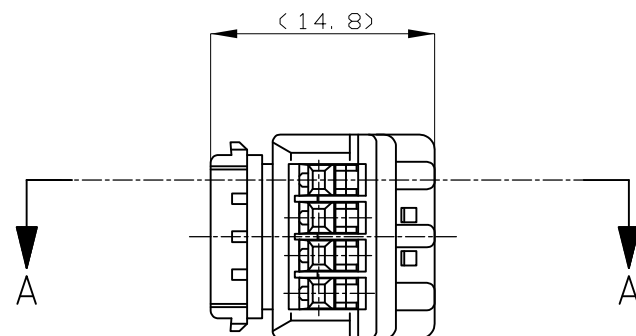

THIS DRAWING IS UNPUBLISHED.

RELEASED FOR PUBLICATION

ALL RIGHTS RESERVED.

© COPYRIGHT - By -

LOC	DIST	REVISIONS					
J	-	P	LTR	DESCRIPTION	DATE	DWN	APVD
		B2		REVISED PER ECO-11-005140	28MAR11	RK	HMR

A-A

- △ TO BE MEASURED WITHIN 2mm FROM [-Z-]
2. THE MEATING PLUG HOUSING PART NUMBER; 174966
3. APPLICABLE CONTACT PART NUMBER, 173682

- △ [-Z-] 面から2mmの範囲で測定
2. 相手側ハウジング型番; 174966
3. 適用端子型番、 173682

青 (BLUE)	174967-5
緑 (GREEN)	174967-4
黒 (BLACK)	174967-2
色 (COLOR)	製品型番 (PART NO.)

TOLERANCE UNLESS OTHERWISE SPECIFIED:
一般公差

0 < x ≤ 10	: ±0.2
10 < x ≤ 30	: ±0.25
30 < x ≤ 100	: ±0.3
ANGLE ; 角度	: ±3°

THIS DRAWING IS A CONTROLLED DOCUMENT.

DIMENSIONS: 単位: 耗 mm	TOLERANCES UNLESS OTHERWISE SPECIFIED: 一般公差
	0 PLC ± -
	1 PLC ± -
	2 PLC ± -
	3 PLC ± -
	4 PLC ± -
ANGLES	± -

MATERIAL 材料	FINISH 仕上
PBT	-

DWN	M.SUGAWARA	02AUG06
CHK	K.BETSUI	02AUG06
APVD	K.BETSUI	02AUG06
PRODUCT SPEC	製品規格	108-5352
APPLICATION SPEC	取付適用規格	-
WEIGHT	-	-
CUSTOMER DRAWING		

STE TE Connectivity			
NAME 名称			
4POSITION CAP HOUSING 040SERIES MULTI-LOCK CONNECTOR			
SIZE	CAGE CODE	DRAWING NO 番号	RESTRICTED TO
A3	00779	G-174967	-
SCALE 尺度	SHEET	REV	
2:1	1 OF 1	B2