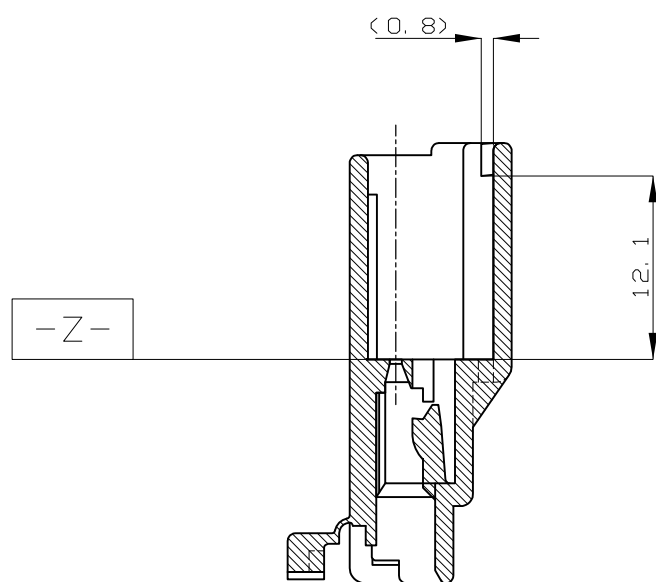

THIS DRAWING IS UNPUBLISHED.

RELEASED FOR PUBLICATION

ALL RIGHTS RESERVED.

© COPYRIGHT - By -

LOC	DIST	REVISIONS					
J	-	P	LTR	DESCRIPTION	DATE	DWN	APVD
		B2		REVISED PER ECO-11-005140	28MAR11	RK	HMR

A-A

- △ TO BE MEASURED WITHIN 2mm FROM [-Z-]
2. THE MEATING PLUG HOUSING PART NUMBER; 174966
3. APPLICABLE CONTACT PART NUMBER, 173682

- △ [-Z-] 面から2mmの範囲で測定
2. 相手側ハウジング型番; 174966
3. 適用端子型番、 173682

青 (BLUE)	174967-5
緑 (GREEN)	174967-4
黒 (BLACK)	174967-2
色 (COLOR)	製品型番 (PART NO.)

TOLERANCE UNLESS OTHERWISE SPECIFIED:
一般公差

0 < x ≤ 10	: ±0.2
10 < x ≤ 30	: ±0.25
30 < x ≤ 100	: ±0.3
ANGLE ; 角度	: ±3°

THIS DRAWING IS A CONTROLLED DOCUMENT.

DIMENSIONS: 単位: 耗 mm	TOLERANCES UNLESS OTHERWISE SPECIFIED: 一般公差
	0 PLC ± -
	1 PLC ± -
	2 PLC ± -
	3 PLC ± -
	4 PLC ± -
ANGLES	± -

MATERIAL 材料	FINISH 仕上
PBT	-

DWN	M.SUGAWARA	02AUG06
CHK	K.BETSUI	02AUG06
APVD	K.BETSUI	02AUG06
PRODUCT SPEC	製品規格	108-5352
APPLICATION SPEC	取付適用規格	-
WEIGHT	-	-
CUSTOMER DRAWING		

STE TE Connectivity			
NAME 名称			
4POSITION CAP HOUSING 040SERIES MULTI-LOCK CONNECTOR			
SIZE	CAGE CODE	DRAWING NO 番号	RESTRICTED TO
A3	00779	G-174967	-
SCALE 尺度	SHEET	REV	
2:1	1 OF 1	B2