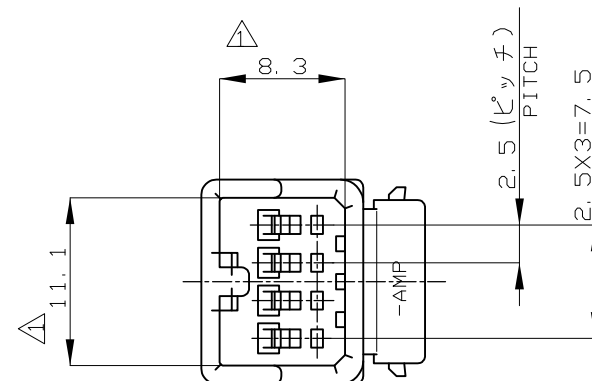

THIS DRAWING IS UNPUBLISHED.

RELEASED FOR PUBLICATION

ALL RIGHTS RESERVED.

© COPYRIGHT - By -

LOC	DIST	REVISIONS					
J	-	P	LTR	DESCRIPTION	DATE	DWN	APVD
		B2		REVISED PER ECO-11-005140	28MAR11	RK	HMR

A-A

- △ TO BE MEASURED WITHIN 2mm FROM [-Z-]
2. THE MEATING PLUG HOUSING PART NUMBER; 174966
3. APPLICABLE CONTACT PART NUMBER, 173682

- △ [-Z-] 面から2mmの範囲で測定
2. 相手側ハウジング型番; 174966
3. 適用端子型番、 173682

青 (BLUE)	174967-5
緑 (GREEN)	174967-4
黒 (BLACK)	174967-2
色 (COLOR)	製品型番 (PART NO.)

TOLERANCE UNLESS OTHERWISE SPECIFIED:
一般公差

0 < x ≤ 10	: ±0.2
10 < x ≤ 30	: ±0.25
30 < x ≤ 100	: ±0.3
ANGLE ; 角度	: ±3°

THIS DRAWING IS A CONTROLLED DOCUMENT.

DIMENSIONS: 単位: 耗 mm	TOLERANCES UNLESS OTHERWISE SPECIFIED: 一般公差
	0 PLC ± -
	1 PLC ± -
	2 PLC ± -
	3 PLC ± -
	4 PLC ± -
ANGLES	± -

MATERIAL 材料	FINISH 仕上
PBT	-

DWN	M.SUGAWARA	02AUG06
CHK	K.BETSUI	02AUG06
APVD	K.BETSUI	02AUG06
PRODUCT SPEC	製品規格	108-5352
APPLICATION SPEC	取付適用規格	-
WEIGHT	-	-
CUSTOMER DRAWING		

STE TE Connectivity			
NAME 名称			
4POSITION CAP HOUSING 040SERIES MULTI-LOCK CONNECTOR			
SIZE	CAGE CODE	DRAWING NO 番号	RESTRICTED TO
A3	00779	G-174967	-
SCALE 尺度	SHEET	REV	
2:1	1 OF 1	B2