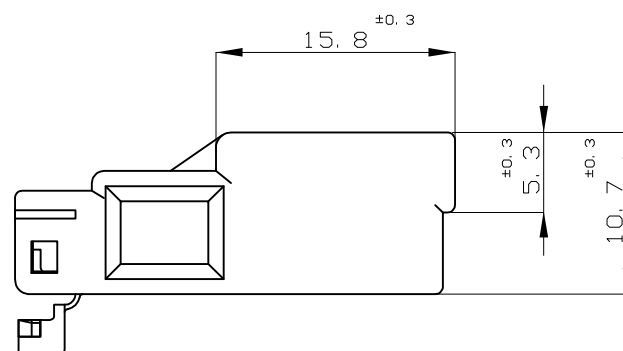

THIS DRAWING IS UNPUBLISHED.

RELEASED FOR PUBLICATION

ALL RIGHTS RESERVED.

© COPYRIGHT - By -

LOC	DIST	REVISIONS					
J	-	P	LTR	DESCRIPTION	DATE	DWN	APVD
		B2		REVISED PER ECO-11-005140	28MAR11	RK	HMR

A-A

- △ TO BE MEASURED WITHIN 2mm FROM [-Z-]
2. THE MEATING PLUG HOUSING PART NUMBER; 174966
3. APPLICABLE CONTACT PART NUMBER, 173682

- △ [-Z-] 面から2mmの範囲で測定
2. 相手側ハウジング型番; 174966
3. 適用端子型番、 173682

青 (BLUE)	174967-5
緑 (GREEN)	174967-4
黒 (BLACK)	174967-2
色 (COLOR)	製品型番 (PART NO.)

TOLERANCE UNLESS OTHERWISE SPECIFIED:
一般公差

0 < x ≤ 10	: ±0.2
10 < x ≤ 30	: ±0.25
30 < x ≤ 100	: ±0.3
ANGLE ; 角度	: ±3°

THIS DRAWING IS A CONTROLLED DOCUMENT.

DIMENSIONS: 単位: 耗 mm	TOLERANCES UNLESS OTHERWISE SPECIFIED: 一般公差
	0 PLC ± -
	1 PLC ± -
	2 PLC ± -
	3 PLC ± -
	4 PLC ± -
ANGLES	± -

MATERIAL 材料	FINISH 仕上
PBT	-

DWN	M.SUGAWARA	02AUG06
CHK	K.BETSUI	02AUG06
APVD	K.BETSUI	02AUG06
PRODUCT SPEC	製品規格	108-5352
APPLICATION SPEC	取付適用規格	-
WEIGHT	-	-
CUSTOMER DRAWING		

STE TE Connectivity			
NAME 名称			
4POSITION CAP HOUSING 040SERIES MULTI-LOCK CONNECTOR			
SIZE	CAGE CODE	DRAWING NO 番号	RESTRICTED TO
A3	00779	G-174967	-
SCALE 尺度	SHEET	REV	
2:1	1 OF 1	B2