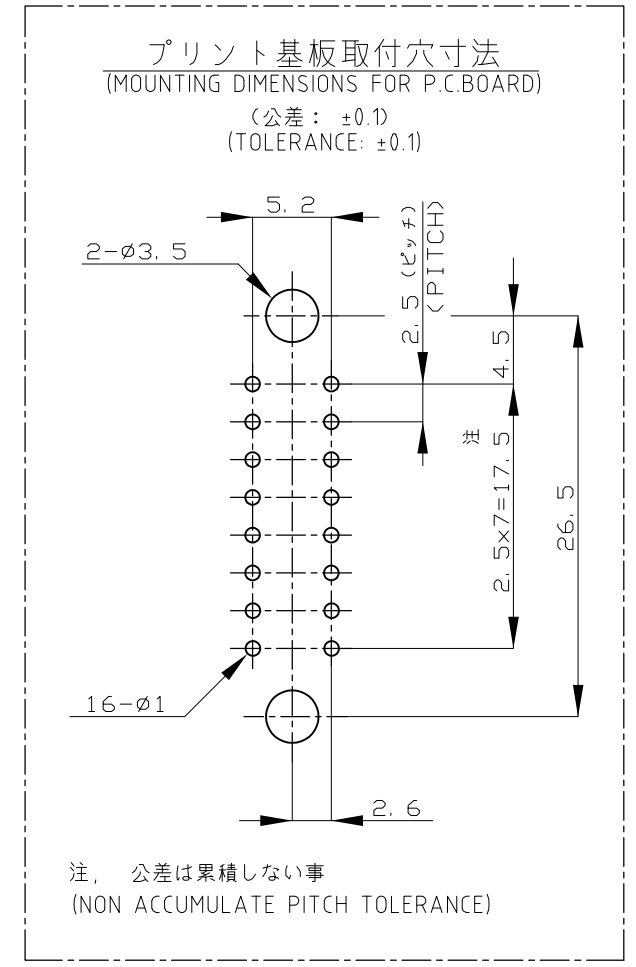

- 注:
- △ [-Z-] 面より2mmの範囲で測定
 - 2. 適用プリント基板厚: 1.6mm
 - 3. カン合相手ハウジング型番: 174046
 - 4. 推奨取付ネジ: JIS B1115, B1122 タッピンネジ, ナベ2種
呼び径3, 長さ6mm (締付けトルク0.8N-M以下)

断面 A-A
 (SECT. A-A)

- NOTE:
- △ TO BE MEASURED WITHIN 2mm FROM [-Z-]
 - 2. APPLICABLE P.C.BOARD THICKNESS : 1.6mm
 - 3. THE MATING COUNTERPART PART NUMBER : 174046
 - 4. RECOMMENDED MOUNTING SCREW : 3mmDIA, 6mmLENGTH TAPPING SCREW
SPECIFIED IN JIS B1115, B1122 (TIGHTENING TORQUE : 0.8N-M MAX.)

一般公差
 (GENERAL TOLERANCES)

0<* < 10	±0.2
10<* < 30	±0.25
30<* < 100	±0.3
ANGLES	±3°

THIS DRAWING IS A CONTROLLED DOCUMENT.

DIMENSIONS: 単位: 耗 mm	TOLERANCES UNLESS OTHERWISE SPECIFIED: 一般公差
0 PLC ±-	1 PLC ±-
1 PLC ±-	2 PLC ±-
2 PLC ±-	3 PLC ±-
3 PLC ±-	4 PLC ±-
4 PLC ±-	ANGLES ±-
MATERIAL 材料	FINISH 仕上
HOUSING : PBT	CONTACT : BRASS

OBSOLETE	PRE-TIN	NATURAL	174975-4
	SELECTIVE-TIN	PRE-TIN	2-174975-1
	PRE-TIN	BLACK	174975-2
	SELECTIVE-TIN (MATTE)	SELECTIVE-TIN (BRIGHT)	BLACK
SOLDERING SIDE 半田付け部	CONTACT SIDE 接触部側	COLOR 色	PART NUMBER 製品型番
CONTACT FINISH コンタクト仕上			