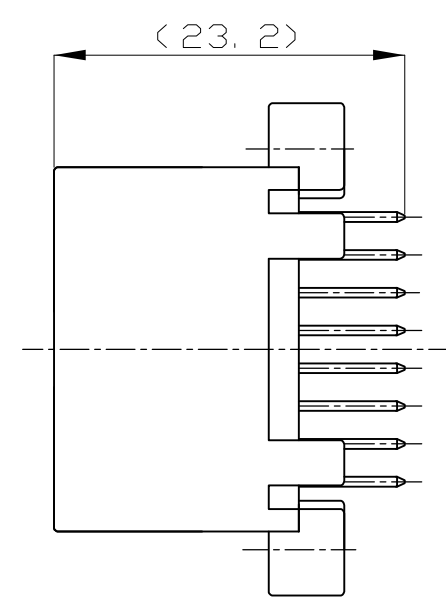

- 注:
- △ [-Z-] 面より2mmの範囲で測定
 - 2. 適用プリント基板厚: 1.6mm
 - 3. カン合相手ハウジング型番: 174046
 - 4. 推奨取付ネジ: JIS B1115, B1122 タッピンネジ, ナベ2種
呼び径3, 長さ6mm (締付けトルク0.8N-M以下)

断面 A-A
 (SECT. A-A)

- NOTE:
- △ TO BE MEASURED WITHIN 2mm FROM [-Z-]
 - 2. APPLICABLE P.C.BOARD THICKNESS : 1.6mm
 - 3. THE MATING COUNTERPART PART NUMBER : 174046
 - 4. RECOMMENDED MOUNTING SCREW : 3mmDIA, 6mmLENGTH TAPPING SCREW
SPECIFIED IN JIS B1115, B1122 (TIGHTENING TORQUE : 0.8N-M MAX.)

一般公差
 (GENERAL TOLERANCES)

0<* < 10	±0.2
10<* < 30	±0.25
30<* < 100	±0.3
ANGLES	±3°

THIS DRAWING IS A CONTROLLED DOCUMENT.

DIMENSIONS: 単位: 耗 mm	TOLERANCES UNLESS OTHERWISE SPECIFIED: 一般公差
0 PLC ±-	1 PLC ±-
1 PLC ±-	2 PLC ±-
2 PLC ±-	3 PLC ±-
3 PLC ±-	4 PLC ±-
4 PLC ±-	ANGLES ±-
MATERIAL 材料	FINISH 仕上
HOUSING : PBT	CONTACT : BRASS

OBSOLETE	PRE-TIN	NATURAL	174975-4
	SELECTIVE-TIN	PRE-TIN	2-174975-1
	PRE-TIN	BLACK	174975-2
	SELECTIVE-TIN (MATTE)	SELECTIVE-TIN (BRIGHT)	BLACK
SOLDERING SIDE 半田付け部	CONTACT SIDE 接触部側	COLOR 色	PART NUMBER 製品型番
CONTACT FINISH コンタクト仕上			

16Pos. CAP HOUSING ASS'Y
 .040 SRS. MULTI-LOCK I/O CONN. (V-TYPE)

DWN M.KADOSAKI 120CT05	NAME 名称	
CHK T.SHINOHARA 120CT05	PRODUCT SPEC 製品規格	
APVD K.BETSUI 120CT05	APPLICATION SPEC 取付適用規格	
WEIGHT	SIZE A3	CAGE CODE 00779
CUSTOMER DRAWING	DRAWING NO 番号 G-174975	RESTRICTED TO -
SCALE 尺度 2:1	SHEET 1 OF 1	REV D4