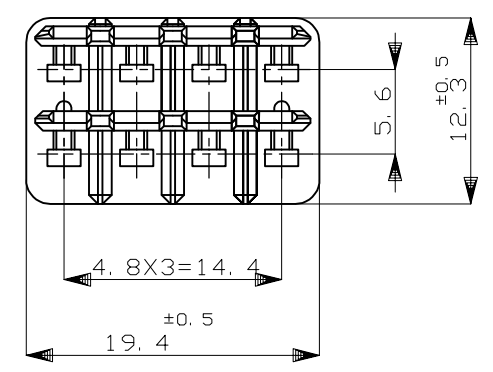

THIS DRAWING IS UNPUBLISHED. RELEASED FOR PUBLICATION
 © COPYRIGHT - By - ALL RIGHTS RESERVED.

REVISIONS					
P	LTR	DESCRIPTION	DATE	DWN	APVD
	C2	REVISED	ECR-18-009736	22JUN2018	TS HY

SECTION 断面 A-A
(尺度 5:1)

- 1. 本品は、プラグハウジング型番 174982及び 2822393に装着される
- 2. 製品規格 ; 108-5262

- 1. TO BE MATED WITH PLUG HOUSING PART NUMBER 174982 AND 2822393
- 2. PRODUCT SPECIFICATION ; 108-5262

HB	自然色 (NATURAL)	1-174983-1
V-2	黄 (YELLOW)	174983-7
使用材料難燃グレード (FLAMMABILITY OF MATERIAL)	色 (COLOR)	型番 (PART NUMBER)

GENERAL TOLERANCE

0 < * ≤ 10	: ±0.2
10 < * ≤ 30	: ±0.25
30 < * ≤ 100	: ±0.3
ANGLES	: ±3°

THIS DRAWING IS A CONTROLLED DOCUMENT.		DWN K.ODA 12/18'87	 TE Connectivity Ltd.		
DIMENSIONS: mm		CHK M.NOGUCHI 12/18'87			
TOLERANCES UNLESS OTHERWISE SPECIFIED:		APVD M.NOGUCHI 11/4'88	NAME		
0 PLC ± - 1 PLC ± - 2 PLC ± - 3 PLC ± - 4 PLC ± - ANGLES ± -		PRODUCT SPEC	8P. ECONOSEAL J-MARKII+ CONNECTOR DOUBLE LOCK PLATE FOR PLUG HOUSING		
MATERIAL PBT		FINISH -	APPLICATION SPEC		
		WEIGHT 0.6 g	SIZE A3	CAGE CODE 00779	DRAWING NO C-174983
		CUSTOMER DRAWING	RESTRICTED TO -		SCALE 2:1
			SHEET 1 OF 1		REV C2