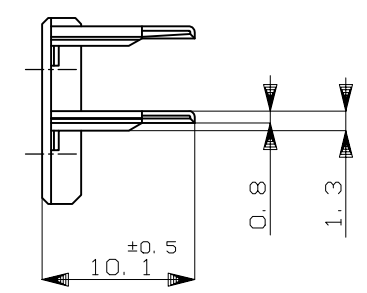

THIS DRAWING IS UNPUBLISHED. RELEASED FOR PUBLICATION
 © COPYRIGHT - By - ALL RIGHTS RESERVED.

REVISIONS					
P	LTR	DESCRIPTION	DATE	DWN	APVD
	C2	REVISED	ECR-18-009736	22JUN2018	TS HY

SECTION 断面 A-A
(尺度 5:1)

- 1. 本品は、プラグハウジング型番 174982及び 2822393に装着される
- 2. 製品規格 ; 108-5262

- 1. TO BE MATED WITH PLUG HOUSING PART NUMBER 174982 AND 2822393
- 2. PRODUCT SPECIFICATION ; 108-5262

HB	自然色 (NATURAL)	1-174983-1
V-2	黄 (YELLOW)	174983-7
使用材料難燃グレード (FLAMMABILITY OF MATERIAL)	色 (COLOR)	型番 (PART NUMBER)

GENERAL TOLERANCE

0 < * ≤ 10	: ±0.2
10 < * ≤ 30	: ±0.25
30 < * ≤ 100	: ±0.3
ANGLES	: ±3°

THIS DRAWING IS A CONTROLLED DOCUMENT.		DWN K.ODA 12/18'87	 TE Connectivity Ltd.		
DIMENSIONS: mm		CHK M.NOGUCHI 12/18'87			
TOLERANCES UNLESS OTHERWISE SPECIFIED:		APVD M.NOGUCHI 11/4'88	NAME		
0 PLC ± - 1 PLC ± - 2 PLC ± - 3 PLC ± - 4 PLC ± - ANGLES ± -		PRODUCT SPEC	8P. ECONOSEAL J-MARKII+ CONNECTOR DOUBLE LOCK PLATE FOR PLUG HOUSING		
MATERIAL PBT		FINISH -	APPLICATION SPEC		
		WEIGHT 0.6 g	SIZE A3	CAGE CODE 00779	DRAWING NO C-174983
		CUSTOMER DRAWING	RESTRICTED TO -		SCALE 2:1
			SHEET 1 OF 1		REV C2