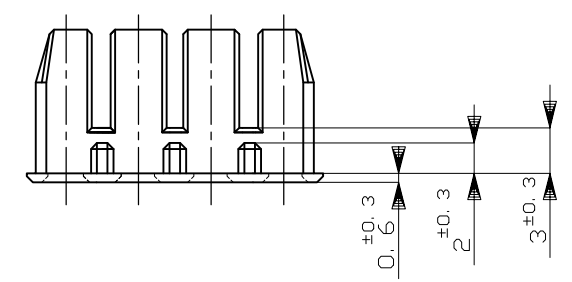

THIS DRAWING IS UNPUBLISHED. RELEASED FOR PUBLICATION
 © COPYRIGHT - By - ALL RIGHTS RESERVED.

REVISIONS					
P	LTR	DESCRIPTION	DATE	DWN	APVD
	C2	REVISED	ECR-18-009736	22JUN2018	TS HY

SECTION 断面 A-A
(尺度 5:1)

- 1. 本品は、プラグハウジング型番 174982及び 2822393に装着される
- 2. 製品規格 ; 108-5262

- 1. TO BE MATED WITH PLUG HOUSING PART NUMBER 174982 AND 2822393
- 2. PRODUCT SPECIFICATION ; 108-5262

HB	自然色 (NATURAL)	1-174983-1
V-2	黄 (YELLOW)	174983-7
使用材料難燃グレード (FLAMMABILITY OF MATERIAL)	色 (COLOR)	型番 (PART NUMBER)

GENERAL TOLERANCE

0 < * ≤ 10	: ±0.2
10 < * ≤ 30	: ±0.25
30 < * ≤ 100	: ±0.3
ANGLES	: ±3°

THIS DRAWING IS A CONTROLLED DOCUMENT.		DWN K.ODA 12/18'87	 TE Connectivity Ltd.		
DIMENSIONS: mm		CHK M.NOGUCHI 12/18'87			
TOLERANCES UNLESS OTHERWISE SPECIFIED:		APVD M.NOGUCHI 11/4'88	NAME		
0 PLC ± - 1 PLC ± - 2 PLC ± - 3 PLC ± - 4 PLC ± - ANGLES ± -		PRODUCT SPEC	8P. ECONOSEAL J-MARKII+ CONNECTOR DOUBLE LOCK PLATE FOR PLUG HOUSING		
MATERIAL PBT		FINISH -	APPLICATION SPEC		
		WEIGHT 0.6 g	SIZE A3	CAGE CODE 00779	DRAWING NO C-174983
		CUSTOMER DRAWING	RESTRICTED TO -		SCALE 2:1
			SHEET 1 OF 1		REV C2