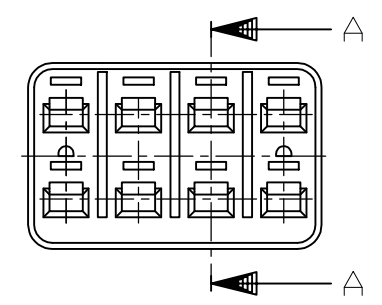

THIS DRAWING IS UNPUBLISHED. RELEASED FOR PUBLICATION
 © COPYRIGHT - By - ALL RIGHTS RESERVED.

REVISIONS					
P	LTR	DESCRIPTION	DATE	DWN	APVD
	C2	REVISED	ECR-18-009736	22JUN2018	TS HY

SECTION 断面 A-A
(尺度 5:1)

- 1. 本品は、プラグハウジング型番 174982及び 2822393に装着される
- 2. 製品規格 ; 108-5262

- 1. TO BE MATED WITH PLUG HOUSING PART NUMBER 174982 AND 2822393
- 2. PRODUCT SPECIFICATION ; 108-5262

HB	自然色 (NATURAL)	1-174983-1
V-2	黄 (YELLOW)	174983-7
使用材料難燃グレード (FLAMMABILITY OF MATERIAL)	色 (COLOR)	型番 (PART NUMBER)

GENERAL TOLERANCE

0 < * ≤ 10	: ±0.2
10 < * ≤ 30	: ±0.25
30 < * ≤ 100	: ±0.3
ANGLES	: ±3°

THIS DRAWING IS A CONTROLLED DOCUMENT.		DWN K.ODA 12/18'87	 TE Connectivity Ltd.		
DIMENSIONS: mm		CHK M.NOGUCHI 12/18'87			
TOLERANCES UNLESS OTHERWISE SPECIFIED:		APVD M.NOGUCHI 11/4'88	NAME		
0 PLC ± - 1 PLC ± - 2 PLC ± - 3 PLC ± - 4 PLC ± - ANGLES ± -		PRODUCT SPEC	8P. ECONOSEAL J-MARKII+ CONNECTOR DOUBLE LOCK PLATE FOR PLUG HOUSING		
MATERIAL PBT		FINISH -	APPLICATION SPEC		
		WEIGHT 0.6 g	SIZE A3	CAGE CODE 00779	DRAWING NO C-174983
		CUSTOMER DRAWING	RESTRICTED TO -		SCALE 2:1
			SHEET 1 OF 1		REV C2