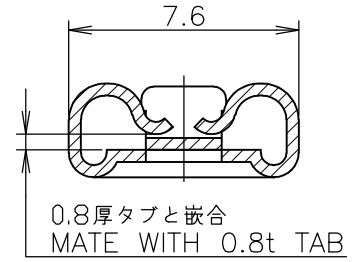

REVISIONS 変更					
P	LTR	DESCRIPTION	DATE	DWN	APVD
	C2	REVISED PER ECR-16-003912	21MAR16	HG	TD

A-A

B-B

C-C

- 1 APPLICABLE SLEEVE P/N: 174817-1
- 2 CONTINUOUS STRIP ON REELS
- 3 INSTRUCTION SHEET NO: 411-5391
- △ PACKAGE WITH INTERLAYER PAPER

911589-1	175021-1	PRE TINNED BRASS	△ 175020-2
911589-1	175021-1	PRE TINNED BRASS 錫めっき付 黄銅 0.4t	175020-1
HAND TOOL NO. 手動工具型番	LOOSE PIECE NO. ばら状端子型番	MATERIAL 材料	P/N 型番

WIRE RANGE 抱合電線断面積	AWG #22-#18 0.31~0.89 mm ²	INSULATION DIA 被覆外径	1.5~3.1 mmφ
-----------------------	--	------------------------	-------------

THIS DRAWING IS UNPUBLISHED.

RELEASED FOR PUBLICATION

ALL RIGHTS RESERVED.

COPYRIGHT 1999 By -

DIMENSIONS:
単位: 耗
mm

TOLERANCES UNLESS OTHERWISE SPECIFIED:
一般公差

0 PLC ±
1 PLC ± 10 ≥: ±0.2
2 PLC ± 30 ≥ > 10: ±0.25
3 PLC ± 100 ≥ > 30: ±0.3
4 PLC ±

ANGLES ± 3'

DWN	M.SUZUKI	11MAY1999
CHK	M.SHINDO	12MAY1999
APVD	M.SHINDO	12MAY1999
PRODUCT SPEC 製品規格	108-5251	
APPLICATION SPEC 取付適用規格	114-5119	
WEIGHT		

MATERIAL 材料	表参照	SEE TABLE	FINISH 仕上	
		TE Connectivity		
		NAME 名称 250 SERIES POSITIVE LOCK-EX REC. 250 シリーズ ポジティブロッカーEX リセブタクル		
SIZE	CAGE CODE	DRAWING NO 番号	RESTRICTED TO	
A4	00779	C-175020		
CUSTOMER DRAWING		SCALE 尺度	4:1	SHEET 1 OF 1
		REV	C2	