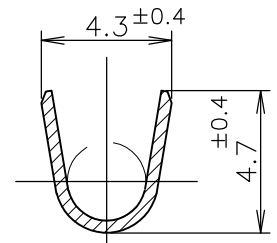

REVISIONS 変更					
P	LTR	DESCRIPTION	DATE	DWN	APVD
	C2	REVISED PER ECR-16-003912	21MAR16	HG	TD

A-A

B-B

C-C

- 1 APPLICABLE SLEEVE P/N: 174817-1
- 2 CONTINUOUS STRIP ON REELS
- 3 INSTRUCTION SHEET NO: 411-5391
- △ PACKAGE WITH INTERLAYER PAPER

911589-1	175021-1	PRE TINNED BRASS	△ 175020-2
911589-1	175021-1	PRE TINNED BRASS 錫めっき付 黄銅 0.4t	175020-1
HAND TOOL NO. 手動工具型番	LOOSE PIECE NO. ばら状端子型番	MATERIAL 材料	P/N 型番

WIRE RANGE 抱合電線断面積	AWG #22-#18 0.31~0.89 mm ²	INSULATION DIA 被覆外径	1.5~3.1 mmφ
-----------------------	--	------------------------	-------------

THIS DRAWING IS UNPUBLISHED.

RELEASED FOR PUBLICATION

ALL RIGHTS RESERVED.

COPYRIGHT 1999 By -

DIMENSIONS:
単位: 耗
mm

TOLERANCES UNLESS OTHERWISE SPECIFIED:
一般公差

0 PLC ±
1 PLC ± 10 ≥: ±0.2
2 PLC ± 30 ≥ > 10: ±0.25
3 PLC ± 100 ≥ > 30: ±0.3
4 PLC ±

ANGLES ± 3'

DWN	M.SUZUKI	11MAY1999
CHK	M.SHINDO	12MAY1999
APVD	M.SHINDO	12MAY1999
PRODUCT SPEC 製品規格	108-5251	
APPLICATION SPEC 取付適用規格	114-5119	
WEIGHT		

MATERIAL 材料	表参照	SEE TABLE	FINISH 仕上	
		TE Connectivity		
		NAME 名称 250 SERIES POSITIVE LOCK-EX REC. 250 シリーズ ポジティブロッカーEX リセブタクル		
SIZE	CAGE CODE	DRAWING NO 番号	RESTRICTED TO	
A4	00779	C-175020		
CUSTOMER DRAWING		SCALE 尺度	4:1	SHEET 1 OF 1
		REV	C2	