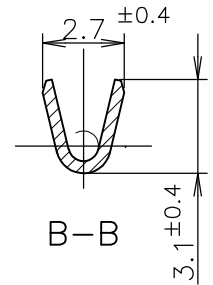

REVISIONS 変更					
P	LTR	DESCRIPTION	DATE	DWN	APVD
	C2	REVISED PER ECR-16-003912	21MAR16	HG	TD

A-A

B-B

C-C

- 1 APPLICABLE SLEEVE P/N: 174817-1
- 2 CONTINUOUS STRIP ON REELS
- 3 INSTRUCTION SHEET NO: 411-5391
- △ PACKAGE WITH INTERLAYER PAPER

911589-1	175021-1	PRE TINNED BRASS	△ 175020-2
911589-1	175021-1	PRE TINNED BRASS 錫めっき付 黄銅 0.4t	175020-1
HAND TOOL NO. 手動工具型番	LOOSE PIECE NO. ばら状端子型番	MATERIAL 材料	P/N 型番

WIRE RANGE 抱合電線断面積	AWG #22-#18 0.31~0.89 mm ²	INSULATION DIA 被覆外径	1.5~3.1 mmφ
-----------------------	--	------------------------	-------------

THIS DRAWING IS UNPUBLISHED.

RELEASED FOR PUBLICATION

ALL RIGHTS RESERVED.

COPYRIGHT 1999 By -

DIMENSIONS:
単位: 耗
mm

TOLERANCES UNLESS OTHERWISE SPECIFIED:
一般公差

0 PLC ±
1 PLC ± 10 ≥: ±0.2
2 PLC ± 30 ≥ > 10: ±0.25
3 PLC ± 100 ≥ > 30: ±0.3
4 PLC ±

ANGLES ± 3'

DWN	M.SUZUKI	11MAY1999
CHK	M.SHINDO	12MAY1999
APVD	M.SHINDO	12MAY1999
PRODUCT SPEC 製品規格	108-5251	
APPLICATION SPEC 取付適用規格	114-5119	
WEIGHT		

MATERIAL 材料	表参照	SEE TABLE	FINISH 仕上	
		TE Connectivity		
		NAME 名称 250 SERIES POSITIVE LOCK-EX REC. 250 シリーズ ポジティブロッカーEX リセブタクル		
SIZE	CAGE CODE	DRAWING NO 番号	RESTRICTED TO	
A4	00779	C-175020		
CUSTOMER DRAWING		SCALE 尺度	4:1	SHEET 1 OF 1
		REV	C2	