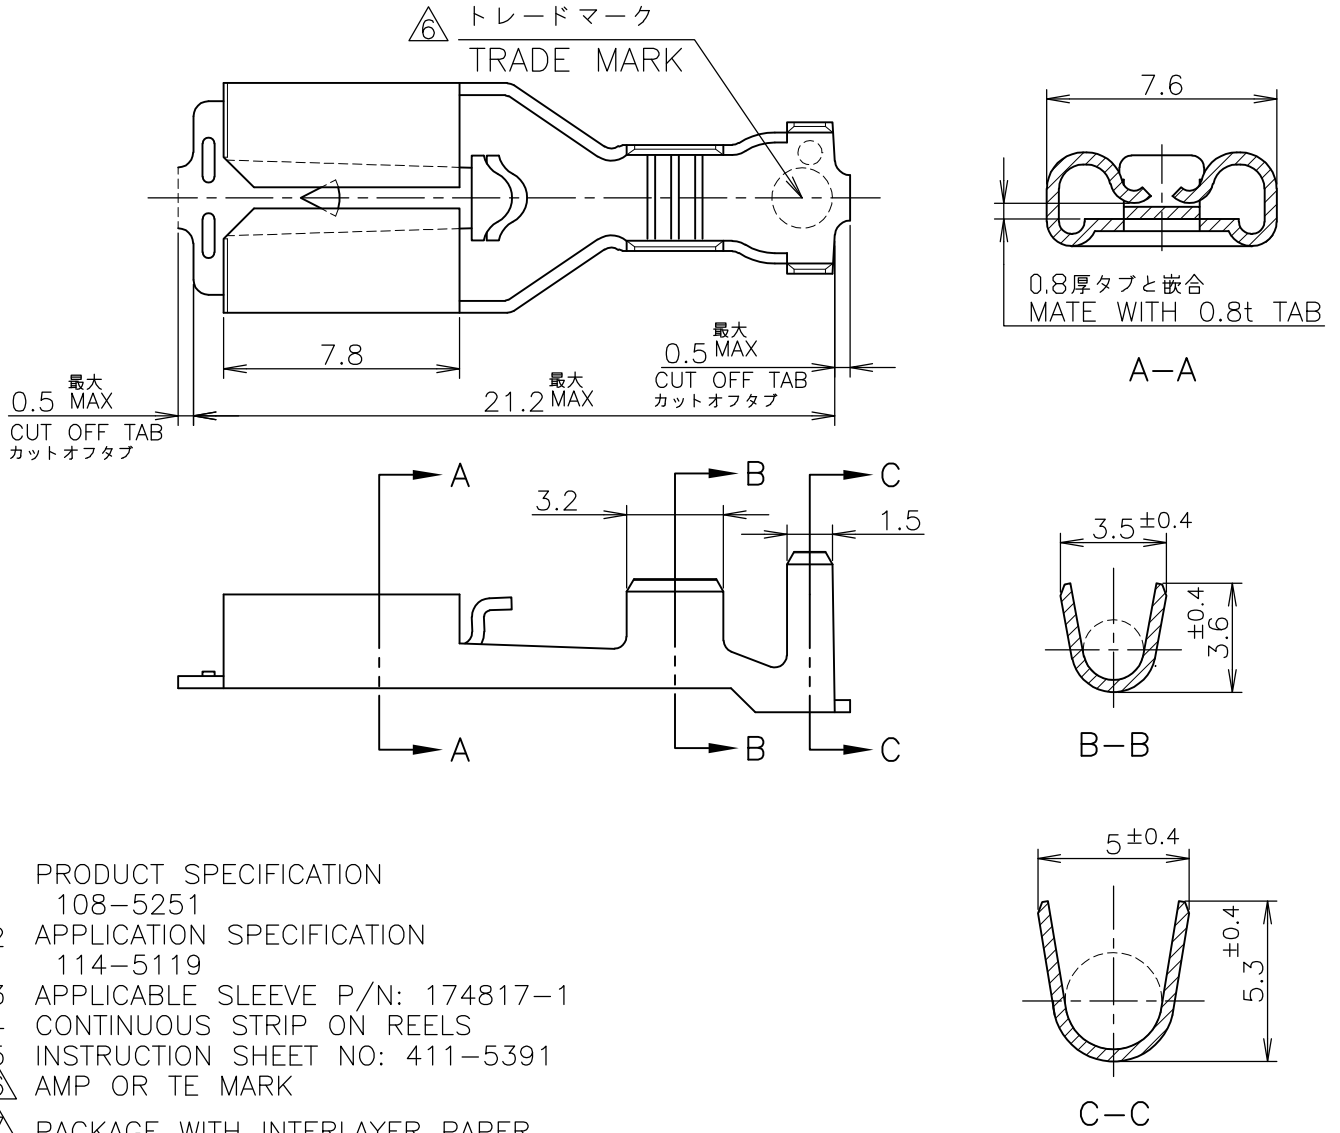

LOC J	DIST /	REVISIONS 変更			DATE	DWN	APVD
P	LTR	DESCRIPTION			18MAR16	HG	TD
	F2	REVISED PER ECR-16-003912					

911590-1	175023-1	PRE TINNED BRASS	①175022-2
911590-1	175023-1	PRE TINNED BRASS	175022-1
—++—	HAND TOOL NO.	L.P.NO.	MATERIAL
			P/N

WIRE RANGE 抱合電線断面積	AWG #18-#14 0.76~2.09 mm ²	INSULATION DIA 被覆外径	2.2~3.4 mmφ
-----------------------	--	------------------------	-------------

THIS DRAWING IS UNPUBLISHED. MAY, 1999. ALL RIGHTS RESERVED. COPYRIGHT 1999 By -

DIMENSIONS: 単位: 耗 mm	DWN Y.ABE 06SEP2010	MATERIAL 材料 表参照 SEE TABLE	FINISH 仕上
TOLERANCES UNLESS OTHERWISE SPECIFIED: 一般公差	CHK T.TSUZAKI 06SEP2010	TE Connectivity	
0 PLC ±	APVD T.MASUDA 06SEP2010		
1 PLC ± 10 ≥: ±0.2	PRODUCT SPEC 製品規格 注1 参照 SEE NOTE 1	NAME 名称 250 SERIES POSITIVE LOCK-EX REC. 250 シリーズ ポジティブ ブロッカー-EX リセプタクル	
2 PLC ± 30 ≥ > 10: ±0.25	APPLICATION SPEC 取付適用規格 注2 参照 SEE NOTE 2	SIZE	RESTRICTED TO
3 PLC ± 100 ≥ > 30: ±0.3	WEIGHT	CAGE CODE	
4 PLC ±		DRAWING NO 番号	
ANGLES ± 3'		A4 00779 C-175022	

CUSTOMER DRAWING		SCALE 尺度 4:1	SHEET 1 OF 1	REV F2
------------------	--	-----------------	-----------------	-----------

X-ON Electronics

Largest Supplier of Electrical and Electronic Components

Click to view similar products for [Automotive Connectors](#) category: