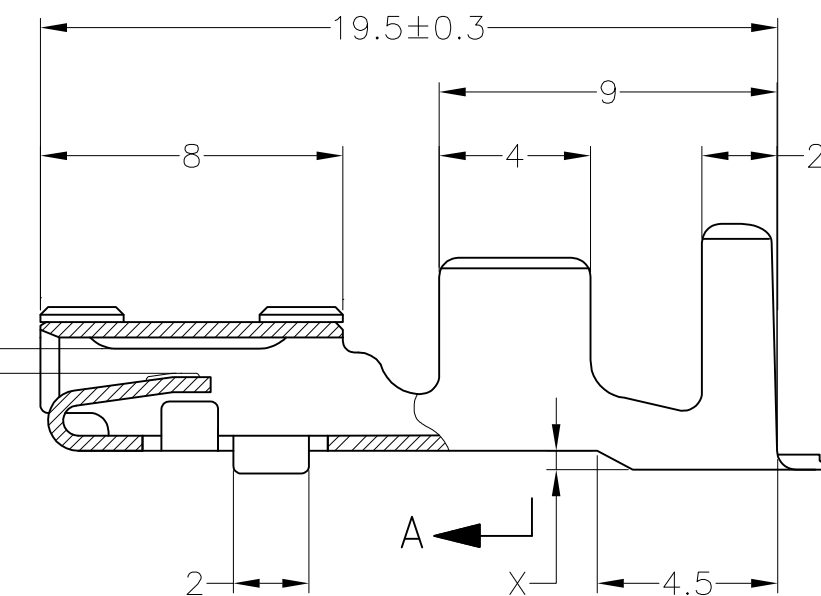

A-A

A ← B ←

B-B

A ← B ←

1. APPLIED TAB CONTACT: 175087-1 (M), 175088-1 (L)

1. 適合タブコンタクト: 175087-1 (M), 175088-1 (L)

2~3	5.5	4.7	6.9	4.9	0.8	Pre Tin	BRASS 0.4t	175091-1
0.5~1.25	4.3	3.4	5.7	3.6	0.6	Pre Tin	BRASS 0.4t	175090-1
WIRE RANGE (mm ²)	D2	D1	W2	W1	X	FINISH	MATERIAL	PART NUMBER

CUSTOMER DRAWING

STE TE Connectivity

187 SERIES SEALED CONNECTOR RECEPTACLE CONTACT

SIZE	CAGE CODE	DRAWING NO 番号	RESTRICTED TO
A3	00779	C-175090	-

TOLERANCES UNLESS OTHERWISE SPECIFIED: 一般公差	
10 _±	: ±0.2
30 _± > 10	: ±0.25
100 _± > 30	: ±0.3
ANGLE	: ±3°