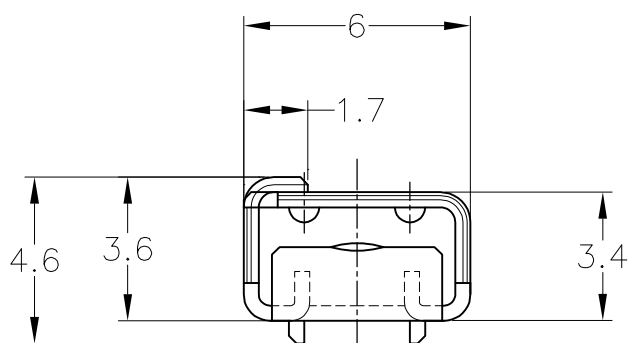

A-A

A ← B ←

B-B

A ← B ←

1. APPLIED TAB CONTACT: 175087-1 (M), 175088-1 (L)

1. 適合タブコンタクト: 175087-1 (M), 175088-1 (L)

2~3	5.5	4.7	6.9	4.9	0.8	Pre Tin	BRASS 0.4t	175091-1
0.5~1.25	4.3	3.4	5.7	3.6	0.6	Pre Tin	BRASS 0.4t	175090-1
WIRE RANGE (mm ²)	D2	D1	W2	W1	X	FINISH	MATERIAL	PART NUMBER

CUSTOMER DRAWING

STE TE Connectivity

187 SERIES SEALED CONNECTOR RECEPTACLE CONTACT

SIZE	CAGE CODE	DRAWING NO 番号	RESTRICTED TO
A3	00779	C-175090	-

TOLERANCES UNLESS OTHERWISE SPECIFIED: 一般公差	
10 _±	: ±0.2
30 _± > 10	: ±0.25
100 _± > 30	: ±0.3
ANGLE	: ±3°