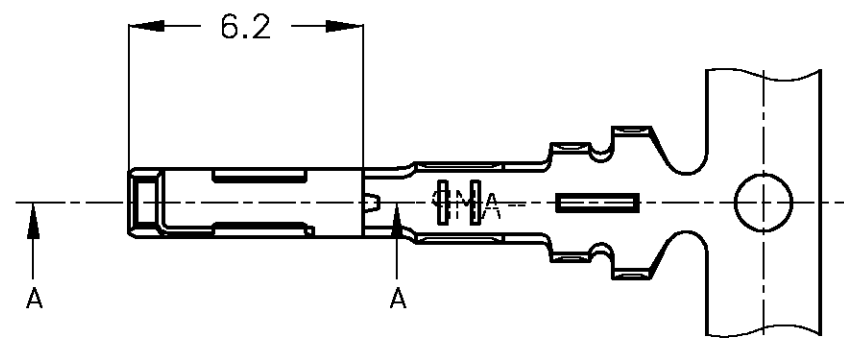

△部分金めっき
 2. 圧着規格 114-5133

△SELECTIVE GOLD
 2. CRIMP SPEC. 114-5133

△SELECTIVE GOLD 部分金めっき	175094-2
PRE-TINNED 錫めっき済	175094-1
FINISH 仕上げ	PN 型番

WIRE RANGE 0.3~0.56mm ² (AWG#22-#20)	THIS DRAWING IS A CONTROLLED DOCUMENT.		DWN A.YAMAGUCHI 09JUL03	Tyco Electronics AMP K.K. Kawasaki, Japan
INSULATION DIA. 1.0-1.4 mmφ	DIMENSIONS: 単位: 概 mm	TOLERANCES UNLESS OTHERWISE SPECIFIED: 一般公差	CHK K.BETSUI 09JUL03	
TOLERANCE UNLESS OTHERWISE SPECIFIED: 一般公差		0 PLC ±-	APVD K.BETSUI 09JUL03	NAME 名称 040 SERIES RECEPTACLE CONTACT
0 < x ≤ 10 : ±0.2		1 PLC ±-	PRODUCT SPEC 製品規格	APPLICATION SPEC 取付適用規格
10 < x ≤ 30 : ±0.25	MATERIAL 材料 KLE-5 THICKNESS: 0.25	FINISH 仕上 SEE TABLE	WEIGHT -	RESTRICTED TO
30 < x ≤ 100 : ±0.3			CUSTOMER DRAWING	SCALE 5:1 SHEET 1 OF 1 REV 02
ANGLE ; ±3°				