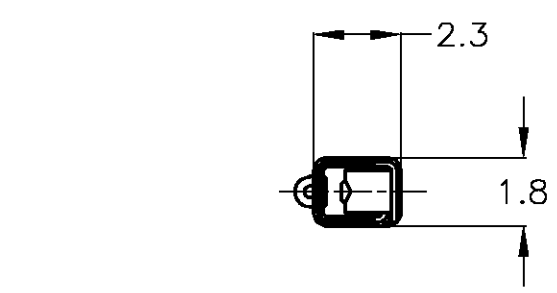

△部分金めっき
 2. 圧着規格 114-5133

△SELECTIVE GOLD
 2. CRIMP SPEC. 114-5133

△SELECTIVE GOLD 部分金めっき	175094-2
PRE-TINNED 錫めっき済	175094-1
FINISH 仕上げ	PN 型番

WIRE RANGE 0.3~0.56mm ² (AWG#22-#20)	THIS DRAWING IS A CONTROLLED DOCUMENT.		DWN A.YAMAGUCHI 09JUL03	Tyco Electronics AMP K.K. Kawasaki, Japan
INSULATION DIA. 1.0-1.4 mmφ	DIMENSIONS: 単位: 概 mm	TOLERANCES UNLESS OTHERWISE SPECIFIED: 一般公差	CHK K.BETSUI 09JUL03	
TOLERANCE UNLESS OTHERWISE SPECIFIED: 一般公差		0 PLC ±-	APVD K.BETSUI 09JUL03	NAME 名称 040 SERIES RECEPTACLE CONTACT
0 < x ≤ 10 : ±0.2		1 PLC ±-	PRODUCT SPEC 製品規格	APPLICATION SPEC 取付適用規格
10 < x ≤ 30 : ±0.25	MATERIAL 材料 KLE-5 THICKNESS: 0.25	FINISH 仕上 SEE TABLE	WEIGHT -	RESTRICTED TO
30 < x ≤ 100 : ±0.3			CUSTOMER DRAWING	SCALE 5:1 SHEET 1 OF 1 REV 02
ANGLE ; ±3°				