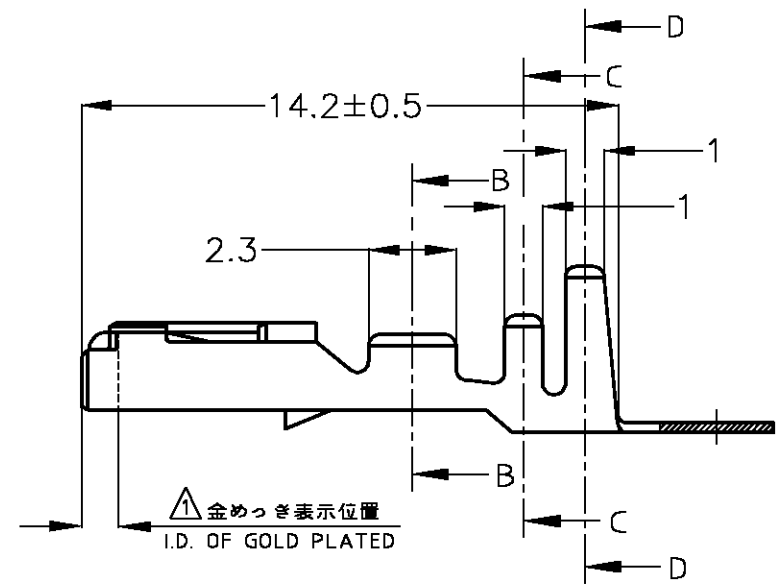

△部分金めっき
 2. 圧着規格 114-5133

△SELECTIVE GOLD
 2. CRIMP SPEC. 114-5133

△SELECTIVE GOLD 部分金めっき	175094-2
PRE-TINNED 錫めっき済	175094-1
FINISH 仕上げ	PN 型番

WIRE RANGE 0.3~0.56mm ² (AWG#22-#20)	THIS DRAWING IS A CONTROLLED DOCUMENT.		DWN A.YAMAGUCHI 09JUL03	Tyco Electronics AMP K.K. Kawasaki, Japan
INSULATION DIA. 1.0-1.4 mmφ	DIMENSIONS: 単位: 概 mm	TOLERANCES UNLESS OTHERWISE SPECIFIED: 一般公差	CHK K.BETSUI 09JUL03	
TOLERANCE UNLESS OTHERWISE SPECIFIED: 一般公差		0 PLC ±-	APVD K.BETSUI 09JUL03	NAME 名称 040 SERIES RECEPTACLE CONTACT
0 < x ≤ 10 : ±0.2		1 PLC ±-	PRODUCT SPEC 製品規格	APPLICATION SPEC 取付適用規格
10 < x ≤ 30 : ±0.25	MATERIAL 材料 KLE-5 THICKNESS: 0.25	FINISH 仕上 SEE TABLE	WEIGHT -	RESTRICTED TO
30 < x ≤ 100 : ±0.3			CUSTOMER DRAWING	SCALE 5:1 SHEET 1 OF 1 REV 02
ANGLE ; ±3°				