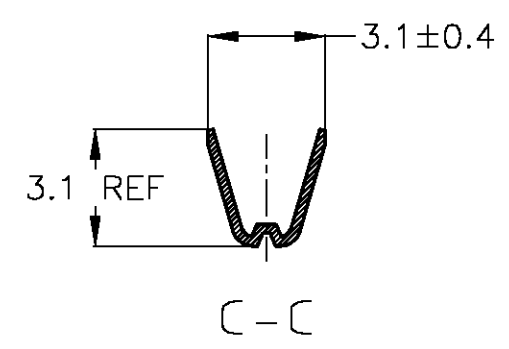

△部分金めっき
 2. 圧着規格 114-5133

△SELECTIVE GOLD
 2. CRIMP SPEC. 114-5133

△SELECTIVE GOLD 部分金めっき	175094-2
PRE-TINNED 錫めっき済	175094-1
FINISH 仕上げ	PN 型番

WIRE RANGE 0.3~0.56mm ² (AWG#22-#20)	THIS DRAWING IS A CONTROLLED DOCUMENT.		DWN A.YAMAGUCHI 09JUL03	Tyco Electronics AMP K.K. Kawasaki, Japan
INSULATION DIA. 1.0-1.4 mmφ	DIMENSIONS: 単位: 概 mm	TOLERANCES UNLESS OTHERWISE SPECIFIED: 一般公差	CHK K.BETSUI 09JUL03	
TOLERANCE UNLESS OTHERWISE SPECIFIED: 一般公差		0 PLC ±-	APVD K.BETSUI 09JUL03	NAME 名称 040 SERIES RECEPTACLE CONTACT
0 < x ≤ 10 : ±0.2		1 PLC ±-	PRODUCT SPEC 製品規格	APPLICATION SPEC 取付適用規格
10 < x ≤ 30 : ±0.25	MATERIAL 材料 KLE-5 THICKNESS: 0.25	FINISH 仕上 SEE TABLE	WEIGHT -	RESTRICTED TO
30 < x ≤ 100 : ±0.3			CUSTOMER DRAWING	SCALE 5:1 SHEET 1 OF 1 REV 02
ANGLE ; ±3°				