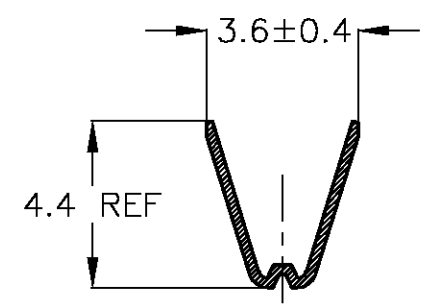

△部分金めっき
 2. 圧着規格 114-5133

△SELECTIVE GOLD
 2. CRIMP SPEC. 114-5133

△SELECTIVE GOLD 部分金めっき	175094-2
PRE-TINNED 錫めっき済	175094-1
FINISH 仕上げ	PN 型番

WIRE RANGE 0.3~0.56mm ² (AWG#22-#20)	THIS DRAWING IS A CONTROLLED DOCUMENT.		DWN A.YAMAGUCHI 09JUL03	Tyco Electronics AMP K.K. Kawasaki, Japan
INSULATION DIA. 1.0-1.4 mmφ	DIMENSIONS: 単位: 概 mm	TOLERANCES UNLESS OTHERWISE SPECIFIED: 一般公差	CHK K.BETSUI 09JUL03	
TOLERANCE UNLESS OTHERWISE SPECIFIED: 一般公差		0 PLC ±-	APVD K.BETSUI 09JUL03	NAME 名称 040 SERIES RECEPTACLE CONTACT
0 < x ≤ 10 : ±0.2		1 PLC ±-	PRODUCT SPEC 製品規格	APPLICATION SPEC 取付適用規格
10 < x ≤ 30 : ±0.25	MATERIAL 材料 KLE-5 THICKNESS: 0.25	FINISH 仕上 SEE TABLE	WEIGHT -	RESTRICTED TO
30 < x ≤ 100 : ±0.3			CUSTOMER DRAWING	SCALE 5:1 SHEET 1 OF 1 REV 02
ANGLE ; ±3°				