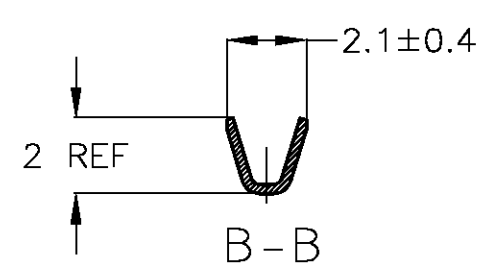

△部分金めっき
 2. 圧着規格 114-5133

△SELECTIVE GOLD
 2. CRIMP SPEC. 114-5133

△SELECTIVE GOLD 部分金めっき	175094-2
PRE-TINNED 錫めっき済	175094-1
FINISH 仕上げ	PN 型番

WIRE RANGE 0.3~0.56mm ² (AWG#22-#20)	THIS DRAWING IS A CONTROLLED DOCUMENT.		DWN A.YAMAGUCHI 09JUL03	Tyco Electronics AMP K.K. Kawasaki, Japan
INSULATION DIA. 1.0-1.4 mmφ	DIMENSIONS: 単位: 概 mm	TOLERANCES UNLESS OTHERWISE SPECIFIED: 一般公差	CHK K.BETSUI 09JUL03	
TOLERANCE UNLESS OTHERWISE SPECIFIED: 一般公差		0 PLC ±-	APVD K.BETSUI 09JUL03	NAME 名称 040 SERIES RECEPTACLE CONTACT
0 < x ≤ 10 : ±0.2		1 PLC ±-	PRODUCT SPEC 製品規格	APPLICATION SPEC 取付適用規格
10 < x ≤ 30 : ±0.25	MATERIAL 材料 KLE-5 THICKNESS: 0.25	FINISH 仕上 SEE TABLE	WEIGHT -	RESTRICTED TO
30 < x ≤ 100 : ±0.3			CUSTOMER DRAWING	SCALE 5:1 SHEET 1 OF 1 REV 02
ANGLE ; ±3°				