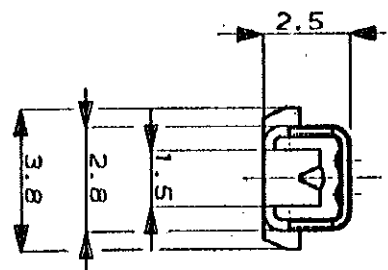

DIMENSIONS IN MILLIMETERS. DO NOT SCALE PRINT

SECT. A-A
断面 A-A
尺度 : 10-1
SCALE, 10-1

NOTE:
△ SELECTIVE GOLD PLATING ALONG CONTACT AREA AFTER ALL OVER NICKEL PLATING

注:
△ 全面ニツカルメッキ上に接触部にのみ部分金メッキを施す

| LTR | REVISION RECORD | DR | CHK | DATE |
|-----|---------------------|------|-----|------|
| 0 | RELEASED 作図 1-10627 | Y.F. | | |

| | | |
|--|----------------|---|
| WIRE RANGE | INSULATION DIA | NAME |
| AVS AVS 0.5-1.35 mm ² (AWG20-16) | 2-2.6 mmφ | .070 SERIES RECEPTACLE CONTACT ECONOMICAL J-MARKET CONNECTOR コネクタ |
| MATERIAL | FINISH | GENERAL TOLERANCE |
| KLF-5, 線径 : 0.3 | SEE TABLE | 0.04 ± 0.2 10.0 ± 0.25 30.0 ± 0.3 ANGLES : ± 3° |
| DR. Y. FUJIMORI | DE. K. ODA | SCALE |
| TOT 19/88 | DE. 1/88 | A3 J |
| CHK. 1/10/88 | APP. 1/10/88 | 5-1 |