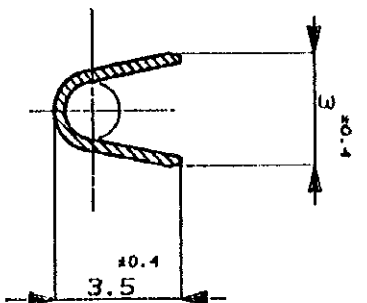

DIMENSIONS IN MILLIMETERS. DO NOT SCALE PRINT

SECT. A-A
断面 A-A
尺度 : 10-1
SCALE, 10-1

NOTE:
△ SELECTIVE GOLD PLATING ALONG CONTACT AREA AFTER ALL OVER NICKEL PLATING

注:
△ 全面ニツカルメッキ上に接触部にのみ部分金メッキを施す

| LTR | REVISION RECORD | DR | CHK | DATE |
|-----|---------------------|------|-----|------|
| 0 | RELEASED 作図 1-10627 | Y.F. | | |

| | | |
|--|----------------|---|
| WIRE RANGE | INSULATION DIA | NAME |
| AVS AVS 0.5-1.35 mm ² (AWG20-16) | 2-2.6 mmφ | .070 SERIES RECEPTACLE CONTACT ECONOMICAL J-MARKET CONNECTOR コネクタ |
| MATERIAL | FINISH | GENERAL TOLERANCE |
| KLF-5, 線径 : 0.3 | SEE TABLE | 0.04 ± 0.2 10.0 ± 0.25 30.0 ± 0.3 ANGLES : ± 3° |
| DR. Y. FUJIMORI | DE. K. ODA | SCALE |
| TOT 19/88 | DE. 1/88 | A3 J |
| CHK. 1/10/88 | APP. 1/10/88 | 5-1 |