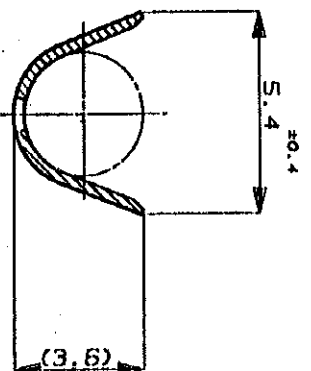

DIMENSIONS IN MILLIMETERS. DO NOT SCALE PRINT

SECT. A-A
断面 A-A
尺度 : 10-1
SCALE, 10-1

NOTE:
△ SELECTIVE GOLD PLATING ALONG CONTACT AREA AFTER ALL OVER NICKEL PLATING

注:
△ 全面ニツカルメッキ上に接触部にのみ部分金メッキを施す

| LTR | REVISION RECORD | DR | CHK | DATE |
|-----|---------------------|------|-----|------|
| 0 | RELEASED 作図 1-10627 | Y.F. | | |

| | | |
|--|----------------|---|
| WIRE RANGE | INSULATION DIA | NAME |
| AVS AVS 0.5-1.35 mm ² (AWG20-16) | 2-2.6 mmφ | .070 SERIES RECEPTACLE CONTACT ECONOMICAL J-MARKET CONNECTOR コネクタ |
| MATERIAL | FINISH | GENERAL TOLERANCE |
| KLF-5, 線径 : 0.3 | SEE TABLE | 0.04 ± 0.2 10.0 ± 0.25 30.0 ± 0.3 ANGLES : ± 3° |
| DR. Y. FUJIMORI | DE. K. ODA | SCALE |
| TOT 19/88 | DE. 1/88 | A3 J |
| CHK. 1/10/88 | APP. 1/10/88 | 5-1 |