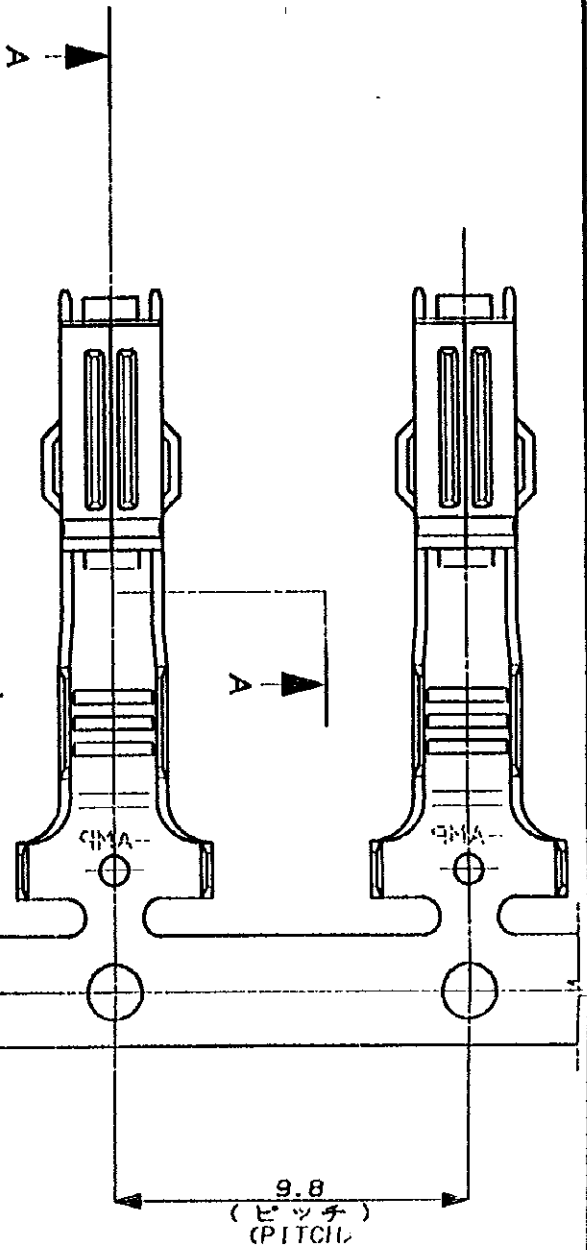

DIMENSIONS IN MILLIMETERS. DO NOT SCALE PRINT

SECT. A-A
断面 A-A
尺度 : 10-1
SCALE, 10-1

NOTE:
△ SELECTIVE GOLD PLATING ALONG CONTACT AREA AFTER ALL OVER NICKEL PLATING

注:
△ 全面ニツカルメッキ上に接触部にのみ部分金メッキを施す

| LTR | REVISION RECORD | DR | CHK | DATE |
|-----|---------------------|------|-----|------|
| 0 | RELEASED 作図 1-10627 | Y.F. | | |

| | | |
|--|----------------|---|
| WIRE RANGE | INSULATION DIA | NAME |
| AVS AVS 0.5-1.35 mm ² (AWG20-16) | 2-2.6 mmφ | .070 SERIES RECEPTACLE CONTACT ECONOMICAL J-MARKET CONNECTOR コネクタ |
| MATERIAL | FINISH | GENERAL TOLERANCE |
| KLF-5, 線径 : 0.3 | SEE TABLE | 0.04 ± 0.2 10.0 ± 0.25 30.0 ± 0.3 ANGLES : ± 3° |
| DR. Y. FUJIMORI | DE. K. ODA | SCALE |
| TOT 19/88 | DE. 1/88 | A3 J |
| CHK. 1/10/88 | APP. 1/10/88 | 5-1 |