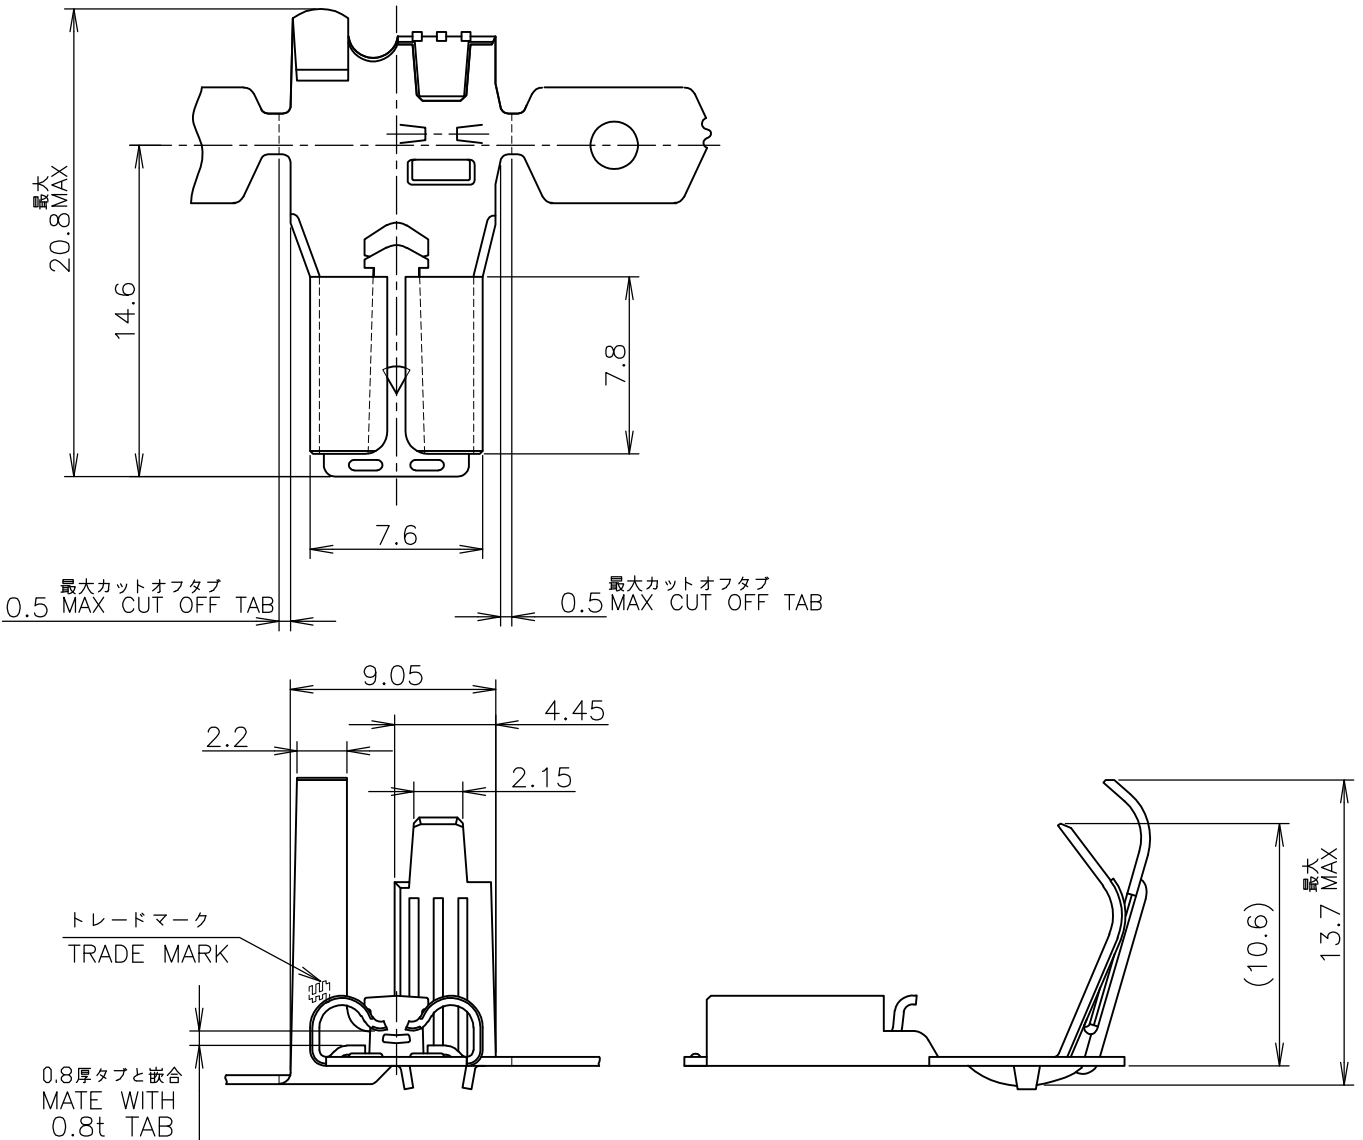

LOC J	DIST /	REVISIONS 変更			DATE	DWN	APVD
		P	LTR	DESCRIPTION			
			E	REDRAWN AND REVISED ECR-10-023816	26NOV2010	T.T	T.M

-1; AS SHOWN

	PRE TIN BRASS 0.4t 錫めっき付 黄銅 0.4t	175178-1
LOOSE PIECE NO. ばら状端子型番	MATERIAL 材料	P/N 型番

WIRE RANGE 抱合電線断面積	AWG #12-#10 3.08~5.37 mm <sup>2</sup>	INSULATION DIA 被覆外径	2.8~4.9 mm $\phi$
-----------------------	--	------------------------	-------------------

THIS DRAWING IS UNPUBLISHED.

ALL INTERNATIONAL RIGHTS RESERVED.  
COPYRIGHT 2001 BY TYCO ELECTRONICS CORPORATION.

DIMENSIONS:  
単位: 耗  
mm

TOLERANCES UNLESS OTHERWISE SPECIFIED:  
一般公差

0 PLC	±
1 PLC	± 10 ≥: ±0.2
2 PLC	± 30 ≥ > 10: ±0.25
3 PLC	± 100 ≥ > 30: ±0.3
4 PLC	±

ANGLES ± 3°

DWN T.YAMAMOTO	15OCT2001
CHK A.OISHI	15OCT2001
APVD Y.KASHIWA	15OCT2001
PRODUCT SPEC 製品規格	108-5254
APPLICATION SPEC 取付適用規格	114-5122
WEIGHT	

MATERIAL 材料	表参照 SEE TABLE	FINISH 仕上	
Tyco Electronics Corporation Kawasaki, Japan		NAME 名称 250 SERIES FLAG POSITIVE LOCK EX 250 シリーズ 旗型ポジティブロックEX	
SIZE	CAGE CODE	DRAWING NO 番号	RESTRICTED TO
A4	00779	175178	