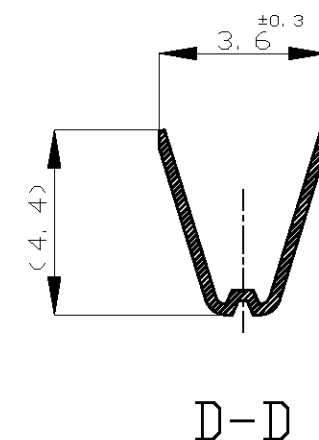

THIS DRAWING IS UNPUBLISHED.

RELEASED FOR PUBLICATION

ALL RIGHTS RESERVED.

© COPYRIGHT - By -

LOC J DIST -

REVISIONS

変更

DESCRIPTION

DATE

DWN

APVD

P

LTR

B4 REVISED

ECR-12-015126

27AUG2012

TS

KB

① 金めっき表示位置
I. D. OF GOLD PLATED

① 部分金めっき
② 取付適用規格：114-5162

① SELECTIVE GOLD
② APPLICATION SPEC NO. : 114-5162