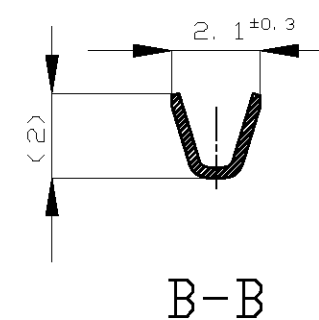

THIS DRAWING IS UNPUBLISHED.

RELEASED FOR PUBLICATION

ALL RIGHTS RESERVED.

© COPYRIGHT - By -

LOC J DIST -

REVISIONS

変更

DESCRIPTION

DATE

DWN

APVD

P

LTR

B4 REVISED

ECR-12-015126

27AUG2012

TS

KB

① 金めっき表示位置
I. D. OF GOLD PLATED

① 部分金めっき
② 取付適用規格：114-5162

① SELECTIVE GOLD
② APPLICATION SPEC NO. : 114-5162