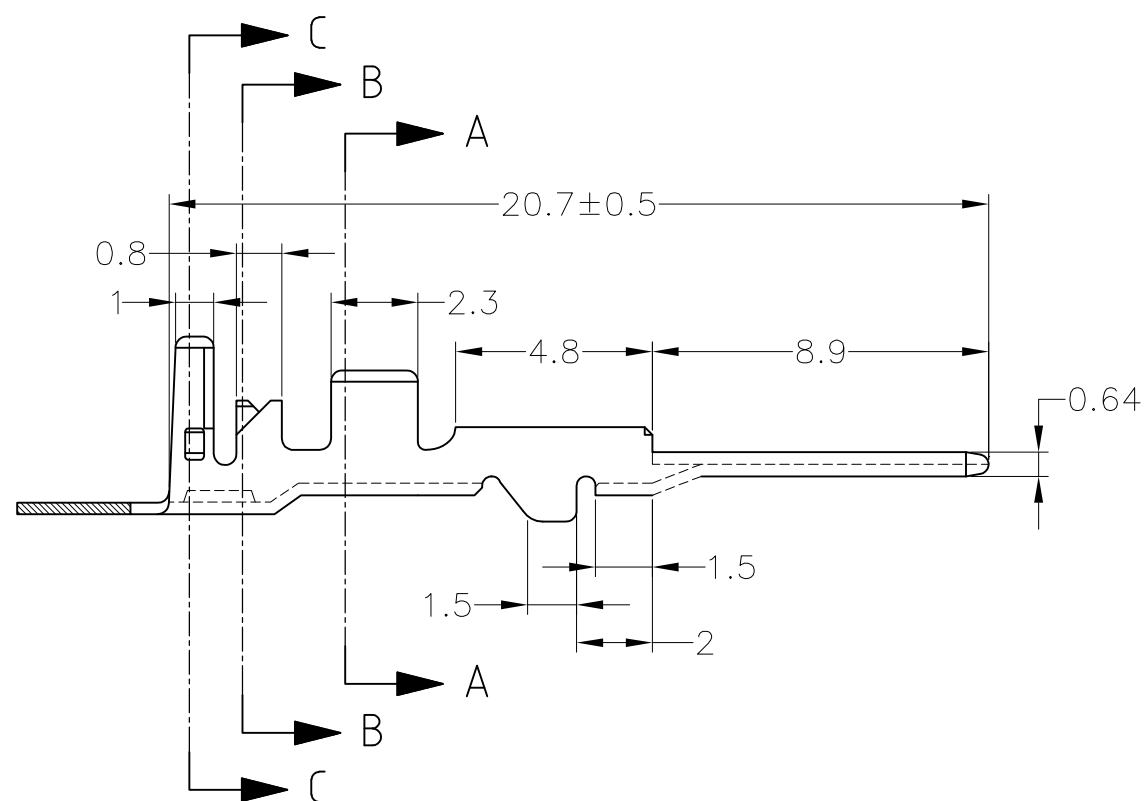

THIS DRAWING IS UNPUBLISHED.

RELEASED FOR PUBLICATION

© COPYRIGHT - By Tyco Electronics JAPAN G.K.

ALL RIGHTS RESERVED.

REVISIONS

P	LTR	DESCRIPTION	DATE	DWN	APVD
	B	REVISED	26JAN2018	YN	TK

1. 嵌合相手端子型番 ; 175095 他

1. RECEPTACLE CONTACT ; 175095 etc

TOLERANCES UNLESS OTHERWISE SPECIFIED:
一般公差

10 ≥	: ±0.2
30 ≥ > 10	: ±0.25
100 ≥ > 30	: ±0.3
ANGLE : ±3°	

WIRE RANGE 0.5~1.25mm² (AWG#20-#16)	INSULATION DIA. 1.2~2.2mmφ

THIS DRAWING IS A CONTROLLED DOCUMENT.

DIMENSIONS: mm	TOLERANCES UNLESS OTHERWISE SPECIFIED:
	0 PLC ± -
	1 PLC ± -
	2 PLC ± -
	3 PLC ± -
	4 PLC ± -
	ANGLES ± -
	FINISH ± -

MATERIAL SEE TABLE	FINISH SEE TABLE

DWN T.SHINOHARA	15JUN2012
CHK K.BETSUI	15JUN2012
APVD K.BETSUI	15JUN2012
PRODUCT SPEC	
APPLICATION SPEC	
114-5157	
WEIGHT 0.3 g	

錫めっき済み PRE-TINNED	黄銅 板厚0.32 BRASS t=0.32	175208-1
仕上げ FINISH	材料 MATERIAL	型番 PART NUMBER

NAME 070 SERIES TAB CONTACT			
SIZE A3	CAGE CODE 00779	DRAWING NO C-175208	RESTRICTED TO -

CUSTOMER DRAWING	SCALE 5:1	SHEET 1 OF 1	REV B