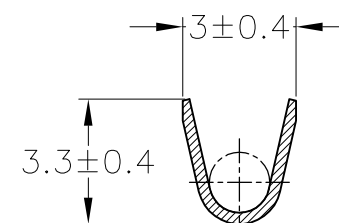

THIS DRAWING IS UNPUBLISHED.

RELEASED FOR PUBLICATION

© COPYRIGHT - By Tyco Electronics JAPAN G.K.

ALL RIGHTS RESERVED.

REVISIONS

P	LTR	DESCRIPTION	DATE	DWN	APVD
	B	REVISED	26JAN2018	YN	TK

A-A