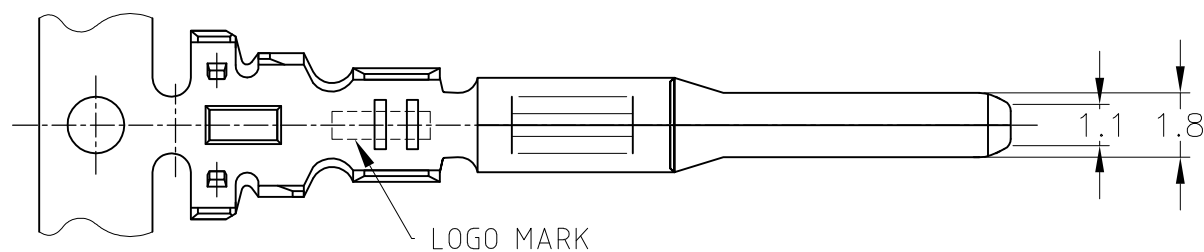

THIS DRAWING IS UNPUBLISHED.

RELEASED FOR PUBLICATION

© COPYRIGHT - By Tyco Electronics JAPAN G.K.

ALL RIGHTS RESERVED.

REVISIONS

P	LTR	DESCRIPTION	DATE	DWN	APVD
	B	REVISED	26JAN2018	YN	TK

1. 嵌合相手端子型番 ; 175095 他

1. RECEPTACLE CONTACT ; 175095 etc

TOLERANCES UNLESS OTHERWISE SPECIFIED:
一般公差

10 ≥	: ±0.2
30 ≥ > 10	: ±0.25
100 ≥ > 30	: ±0.3
ANGLE : ±3°	

WIRE RANGE 0.5~1.25mm² (AWG#20-#16)	INSULATION DIA. 1.2~2.2mmφ

THIS DRAWING IS A CONTROLLED DOCUMENT.

DIMENSIONS: mm	TOLERANCES UNLESS OTHERWISE SPECIFIED:
	0 PLC ± -
	1 PLC ± -
	2 PLC ± -
	3 PLC ± -
	4 PLC ± -
	ANGLES ± -
	FINISH ± -

MATERIAL SEE TABLE	FINISH SEE TABLE

DWN T.SHINOHARA	15JUN2012
CHK K.BETSUI	15JUN2012
APVD K.BETSUI	15JUN2012
PRODUCT SPEC	
APPLICATION SPEC	
114-5157	
WEIGHT 0.3 g	

錫めっき済み PRE-TINNED	黄銅 板厚0.32 BRASS t=0.32	175208-1
仕上げ FINISH	材料 MATERIAL	型番 PART NUMBER

NAME 070 SERIES TAB CONTACT			
SIZE A3	CAGE CODE 00779	DRAWING NO C-175208	RESTRICTED TO -

CUSTOMER DRAWING	SCALE 5:1	SHEET 1 OF 1	REV B