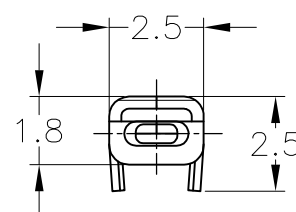

THIS DRAWING IS UNPUBLISHED.

RELEASED FOR PUBLICATION

© COPYRIGHT - By Tyco Electronics JAPAN G.K.

ALL RIGHTS RESERVED.

REVISIONS

P	LTR	DESCRIPTION	DATE	DWN	APVD
	B	REVISED	26JAN2018	YN	TK

A-A