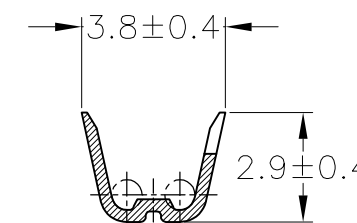

THIS DRAWING IS UNPUBLISHED.

RELEASED FOR PUBLICATION

© COPYRIGHT - By Tyco Electronics JAPAN G.K.

ALL RIGHTS RESERVED.

REVISIONS

P	LTR	DESCRIPTION	DATE	DWN	APVD
	B	REVISED	26JAN2018	YN	TK

B-B

1. 嵌合相手端子型番 ; 175095 他

1. RECEPTACLE CONTACT ; 175095 etc

TOLERANCES UNLESS OTHERWISE SPECIFIED:
一般公差

10 ≥	: ±0.2
30 ≥ > 10	: ±0.25
100 ≥ > 30	: ±0.3
ANGLE : ±3°	

WIRE RANGE 0.5~1.25mm² (AWG#20-#16)	INSULATION DIA. 1.2~2.2mmφ

THIS DRAWING IS A CONTROLLED DOCUMENT.

DIMENSIONS: mm	TOLERANCES UNLESS OTHERWISE SPECIFIED:
	0 PLC ± -
	1 PLC ± -
	2 PLC ± -
	3 PLC ± -
	4 PLC ± -
	ANGLES ± -
	FINISH ± -

MATERIAL SEE TABLE	FINISH SEE TABLE

DWN T.SHINOHARA	15JUN2012
CHK K.BETSUI	15JUN2012
APVD K.BETSUI	15JUN2012
PRODUCT SPEC	
APPLICATION SPEC	
114-5157	
WEIGHT 0.3 g	

錫めっき済み PRE-TINNED	黄銅 板厚0.32 BRASS t=0.32	175208-1
仕上げ FINISH	材料 MATERIAL	型番 PART NUMBER

NAME 070 SERIES TAB CONTACT			
SIZE A3	CAGE CODE 00779	DRAWING NO C-175208	RESTRICTED TO -

CUSTOMER DRAWING	SCALE 5:1	SHEET 1 OF 1	REV B