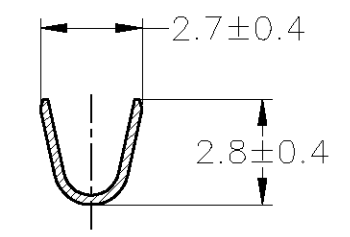

A-A

B-B

- 1. APPLICATION SPEC NO. 114-5160
- 2. APPLICABLE PRODUCT SPEC NO. 108-5374

- 1. 取付適用規格番号 114-5160
- 2. 適用製品規格番号 108-5374

179429-1	PRE-TIN	175273-1
LOOSE PIECE CONTACT PN	FINISH	PART NUMBER

THIS DRAWING IS A CONTROLLED DOCUMENT.		DWN T.SHINOHARA 05JUL2012	<b>STE</b> TE Connectivity													
DIMENSIONS: mm		CHK K.BETSUI 05JUL2012														
TOLERANCES UNLESS OTHERWISE SPECIFIED:		APVD K.BETSUI 05JUL2012	NAME 070II SERIES M TAB CONTACT													
<table border="1"> <tr><td>0 PLC</td><td>± -</td></tr> <tr><td>1 PLC</td><td>± -</td></tr> <tr><td>2 PLC</td><td>± -</td></tr> <tr><td>3 PLC</td><td>± -</td></tr> <tr><td>4 PLC</td><td>± -</td></tr> <tr><td>ANGLES</td><td>± -</td></tr> </table>		0 PLC	± -	1 PLC	± -	2 PLC	± -	3 PLC	± -	4 PLC	± -	ANGLES	± -	PRODUCT SPEC -	SIZE A3	
0 PLC	± -															
1 PLC	± -															
2 PLC	± -															
3 PLC	± -															
4 PLC	± -															
ANGLES	± -															
MATERIAL BRASS		FINISH SEE TABLE	CAGE CODE 00779	DRAWING NO C-175273												
TOLERANCES UNLESS OTHERWISE SPECIFIED: 一般公差		APPLICATION SPEC SEE NOTE	RESTRICTED TO -	SCALE 5:1												
<table border="1"> <tr><td>10 ≥</td><td>: ±0.2</td></tr> <tr><td>30 ≥</td><td>&gt; 10 : ±0.25</td></tr> <tr><td>100 ≥</td><td>&gt; 30 : ±0.3</td></tr> <tr><td colspan="2">ANGLE : ±3°</td></tr> </table>		10 ≥	: ±0.2	30 ≥	> 10 : ±0.25	100 ≥	> 30 : ±0.3	ANGLE : ±3°		WEIGHT 0.25 g	SHEET 1 OF 1	REV E2				
10 ≥	: ±0.2															
30 ≥	> 10 : ±0.25															
100 ≥	> 30 : ±0.3															
ANGLE : ±3°																
CUSTOMER DRAWING																