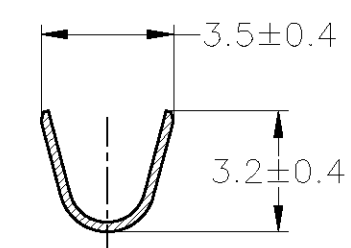

A-A

B-B

- 1. APPLICATION SPEC NO. 114-5160
- 2. APPLICABLE PRODUCT SPEC NO. 108-5374

- 1. 取付適用規格番号 114-5160
- 2. 適用製品規格番号 108-5374

179429-1	PRE-TIN	175273-1
LOOSE PIECE CONTACT PN	FINISH	PART NUMBER

THIS DRAWING IS A CONTROLLED DOCUMENT.		DWN T.SHINOHARA 05JUL2012	<b>STE</b> TE Connectivity													
DIMENSIONS: mm		CHK K.BETSUI 05JUL2012														
TOLERANCES UNLESS OTHERWISE SPECIFIED:		APVD K.BETSUI 05JUL2012	NAME 070II SERIES M TAB CONTACT													
<table border="1"> <tr><td>0 PLC</td><td>± -</td></tr> <tr><td>1 PLC</td><td>± -</td></tr> <tr><td>2 PLC</td><td>± -</td></tr> <tr><td>3 PLC</td><td>± -</td></tr> <tr><td>4 PLC</td><td>± -</td></tr> <tr><td>ANGLES</td><td>± -</td></tr> </table>		0 PLC	± -	1 PLC	± -	2 PLC	± -	3 PLC	± -	4 PLC	± -	ANGLES	± -	PRODUCT SPEC -	SIZE A3	
0 PLC	± -															
1 PLC	± -															
2 PLC	± -															
3 PLC	± -															
4 PLC	± -															
ANGLES	± -															
MATERIAL BRASS		FINISH SEE TABLE	CAGE CODE 00779	DRAWING NO C-175273												
TOLERANCES UNLESS OTHERWISE SPECIFIED: 一般公差		APPLICATION SPEC SEE NOTE	RESTRICTED TO -	SCALE 5:1												
<table border="1"> <tr><td>10 ≥</td><td>: ±0.2</td></tr> <tr><td>30 ≥</td><td>&gt; 10 : ±0.25</td></tr> <tr><td>100 ≥</td><td>&gt; 30 : ±0.3</td></tr> <tr><td colspan="2">ANGLE : ±3°</td></tr> </table>		10 ≥	: ±0.2	30 ≥	> 10 : ±0.25	100 ≥	> 30 : ±0.3	ANGLE : ±3°		WEIGHT 0.25 g	SHEET 1 OF 1	REV E2				
10 ≥	: ±0.2															
30 ≥	> 10 : ±0.25															
100 ≥	> 30 : ±0.3															
ANGLE : ±3°																
CUSTOMER DRAWING																