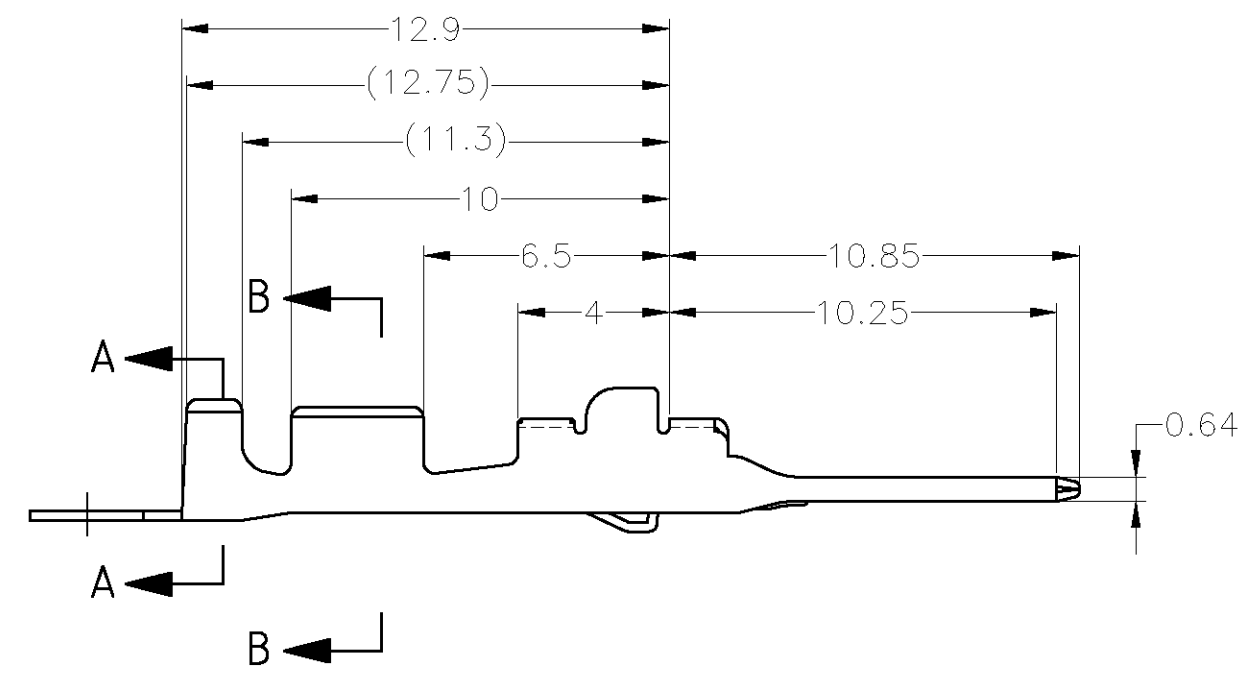

A-A

B-B

- 1. APPLICATION SPEC NO. 114-5160
- 2. APPLICABLE PRODUCT SPEC NO. 108-5374

- 1. 取付適用規格番号 114-5160
- 2. 適用製品規格番号 108-5374

179429-1	PRE-TIN	175273-1
LOOSE PIECE CONTACT PN	FINISH	PART NUMBER

THIS DRAWING IS A CONTROLLED DOCUMENT.		DWN T.SHINOHARA 05JUL2012	<b>STE</b> TE Connectivity													
DIMENSIONS: mm		CHK K.BETSUI 05JUL2012														
TOLERANCES UNLESS OTHERWISE SPECIFIED:		APVD K.BETSUI 05JUL2012	NAME 070II SERIES M TAB CONTACT													
<table border="1"> <tr><td>0 PLC</td><td>± -</td></tr> <tr><td>1 PLC</td><td>± -</td></tr> <tr><td>2 PLC</td><td>± -</td></tr> <tr><td>3 PLC</td><td>± -</td></tr> <tr><td>4 PLC</td><td>± -</td></tr> <tr><td>ANGLES</td><td>± -</td></tr> </table>		0 PLC	± -	1 PLC	± -	2 PLC	± -	3 PLC	± -	4 PLC	± -	ANGLES	± -	PRODUCT SPEC -	SIZE A3	
0 PLC	± -															
1 PLC	± -															
2 PLC	± -															
3 PLC	± -															
4 PLC	± -															
ANGLES	± -															
MATERIAL BRASS		FINISH SEE TABLE	CAGE CODE 00779	DRAWING NO C-175273												
TOLERANCES UNLESS OTHERWISE SPECIFIED: 一般公差		APPLICATION SPEC SEE NOTE	RESTRICTED TO -	SCALE 5:1												
<table border="1"> <tr><td>10 ≥</td><td>: ±0.2</td></tr> <tr><td>30 ≥</td><td>&gt; 10 : ±0.25</td></tr> <tr><td>100 ≥</td><td>&gt; 30 : ±0.3</td></tr> <tr><td colspan="2">ANGLE : ±3°</td></tr> </table>		10 ≥	: ±0.2	30 ≥	> 10 : ±0.25	100 ≥	> 30 : ±0.3	ANGLE : ±3°		WEIGHT 0.25 g	SHEET 1 OF 1	REV E2				
10 ≥	: ±0.2															
30 ≥	> 10 : ±0.25															
100 ≥	> 30 : ±0.3															
ANGLE : ±3°																
CUSTOMER DRAWING																