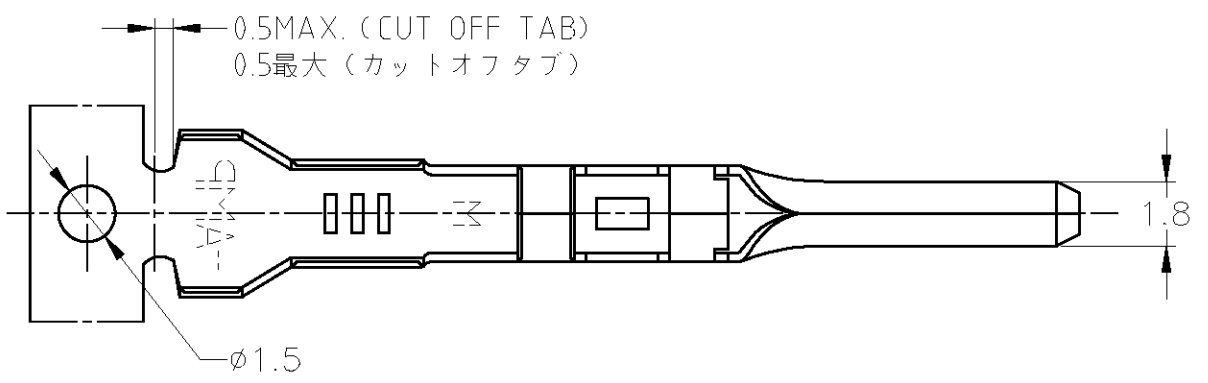

A-A

B-B

- 1. APPLICATION SPEC NO. 114-5160
- 2. APPLICABLE PRODUCT SPEC NO. 108-5374

- 1. 取付適用規格番号 114-5160
- 2. 適用製品規格番号 108-5374

179429-1	PRE-TIN	175273-1
LOOSE PIECE CONTACT PN	FINISH	PART NUMBER

THIS DRAWING IS A CONTROLLED DOCUMENT.		DWN T.SHINOHARA 05JUL2012	<b>STE</b> TE Connectivity													
DIMENSIONS: mm		CHK K.BETSUI 05JUL2012														
TOLERANCES UNLESS OTHERWISE SPECIFIED:		APVD K.BETSUI 05JUL2012	NAME 070II SERIES M TAB CONTACT													
<table border="1"> <tr><td>0 PLC</td><td>± -</td></tr> <tr><td>1 PLC</td><td>± -</td></tr> <tr><td>2 PLC</td><td>± -</td></tr> <tr><td>3 PLC</td><td>± -</td></tr> <tr><td>4 PLC</td><td>± -</td></tr> <tr><td>ANGLES</td><td>± -</td></tr> </table>		0 PLC	± -	1 PLC	± -	2 PLC	± -	3 PLC	± -	4 PLC	± -	ANGLES	± -	PRODUCT SPEC -	SIZE A3	
0 PLC	± -															
1 PLC	± -															
2 PLC	± -															
3 PLC	± -															
4 PLC	± -															
ANGLES	± -															
MATERIAL BRASS		FINISH SEE TABLE	CAGE CODE 00779	DRAWING NO C-175273												
TOLERANCES UNLESS OTHERWISE SPECIFIED: 一般公差		APPLICATION SPEC SEE NOTE	RESTRICTED TO -	SCALE 5:1												
<table border="1"> <tr><td>10 ≥</td><td>: ±0.2</td></tr> <tr><td>30 ≥</td><td>&gt; 10 : ±0.25</td></tr> <tr><td>100 ≥</td><td>&gt; 30 : ±0.3</td></tr> <tr><td colspan="2">ANGLE : ±3°</td></tr> </table>		10 ≥	: ±0.2	30 ≥	> 10 : ±0.25	100 ≥	> 30 : ±0.3	ANGLE : ±3°		WEIGHT 0.25 g	SHEET 1 OF 1	REV E2				
10 ≥	: ±0.2															
30 ≥	> 10 : ±0.25															
100 ≥	> 30 : ±0.3															
ANGLE : ±3°																
CUSTOMER DRAWING																