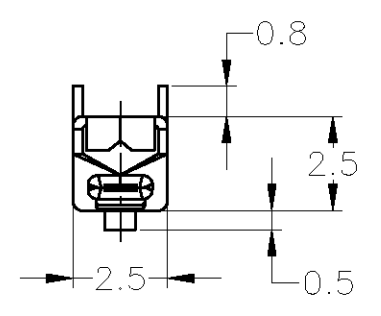

A-A

B-B

- 1. APPLICATION SPEC NO. 114-5160
- 2. APPLICABLE PRODUCT SPEC NO. 108-5374

- 1. 取付適用規格番号 114-5160
- 2. 適用製品規格番号 108-5374

179429-1	PRE-TIN	175273-1
LOOSE PIECE CONTACT PN	FINISH	PART NUMBER

THIS DRAWING IS A CONTROLLED DOCUMENT.		DWN T.SHINOHARA 05JUL2012	<b>STE</b> TE Connectivity													
DIMENSIONS: mm		CHK K.BETSUI 05JUL2012														
TOLERANCES UNLESS OTHERWISE SPECIFIED:		APVD K.BETSUI 05JUL2012	NAME 070II SERIES M TAB CONTACT													
<table border="1"> <tr><td>0 PLC</td><td>± -</td></tr> <tr><td>1 PLC</td><td>± -</td></tr> <tr><td>2 PLC</td><td>± -</td></tr> <tr><td>3 PLC</td><td>± -</td></tr> <tr><td>4 PLC</td><td>± -</td></tr> <tr><td>ANGLES</td><td>± -</td></tr> </table>		0 PLC	± -	1 PLC	± -	2 PLC	± -	3 PLC	± -	4 PLC	± -	ANGLES	± -	PRODUCT SPEC -	SIZE A3	
0 PLC	± -															
1 PLC	± -															
2 PLC	± -															
3 PLC	± -															
4 PLC	± -															
ANGLES	± -															
MATERIAL BRASS		FINISH SEE TABLE	CAGE CODE 00779	DRAWING NO C-175273												
TOLERANCES UNLESS OTHERWISE SPECIFIED: 一般公差		APPLICATION SPEC SEE NOTE	RESTRICTED TO -	SCALE 5:1												
<table border="1"> <tr><td>10 ≥</td><td>: ±0.2</td></tr> <tr><td>30 ≥</td><td>&gt; 10 : ±0.25</td></tr> <tr><td>100 ≥</td><td>&gt; 30 : ±0.3</td></tr> <tr><td colspan="2">ANGLE : ±3°</td></tr> </table>		10 ≥	: ±0.2	30 ≥	> 10 : ±0.25	100 ≥	> 30 : ±0.3	ANGLE : ±3°		WEIGHT 0.25 g	SHEET 1 OF 1	REV E2				
10 ≥	: ±0.2															
30 ≥	> 10 : ±0.25															
100 ≥	> 30 : ±0.3															
ANGLE : ±3°																
CUSTOMER DRAWING																