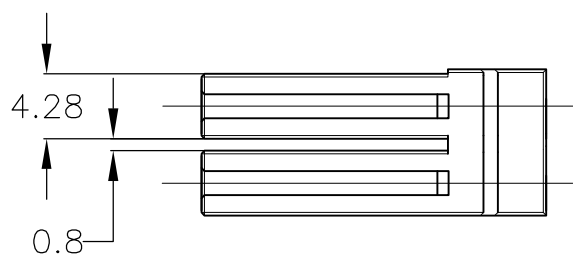

1. MATERIAL : GLASS FILED THERMO PLASTIC POLYESTER, COLOR ; BLACK
2. CONTACT FOR THIS CONNECTOR : 175194,175195,175196
  CONTACT FOR THIS CONNECTOR (L/P) : 175216,175217,175218
3. PRODUCT SPECIFICATION : 108-5349
4. QUALIFICATION TEST REPORT : 501-5013
- △ ITEM WITH DIFFERENT COLOR OF 175363-1 (SEE TABLE)
- △ SPECIAL LOCK SHAPE TYPE

1. 材料 熱可塑性ポリエステル樹脂、色黒
2. 使用端子:175194,175195,175196
  使用端子(L/P):175216,175217,175218
3. 製品規格:108-5349
4. 認定試験報告書:501-5013
- △ 175363-1の色違いアイテム(表参照)
- △ ロック形状違い

THIS DRAWING IS A CONTROLLED DOCUMENT.		DWN T.YONEBAYASHI 18MAR1992	TE Connectivity					
DIMENSIONS: mm		CHK S.MANABE 06APR1992				NAME DYNAMIC (D-3500) REC HSG 4POS		
TOLERANCES UNLESS OTHERWISE SPECIFIED:		APVD S.MANABE 06APR1992	PRODUCT SPEC 108-5349					
0 PLC ± -		APPLICATION SPEC 114-5148						
1 PLC ± -		WEIGHT -		SIZE A3	CAGE CODE 00779			
2 PLC ± -		CUSTOMER DRAWING		DRAWING NO C-175363	RESTRICTED TO -			
3 PLC ± -		SCALE 2:1		SHEET 2 OF 2	REV E1			
4 PLC ± -								
ANGLES ± -								
MATERIAL -								
FINISH -