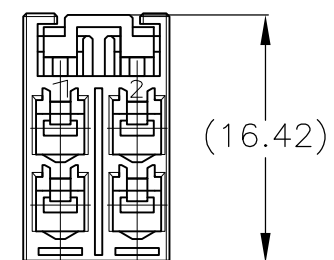

THIS DRAWING IS UNPUBLISHED. RELEASED FOR PUBLICATION
© COPYRIGHT - By - ALL RIGHTS RESERVED.

LOC	DIST	REVISIONS			
P	LTR	DESCRIPTION	DATE	DWN	APVD
J	-	SEE SHEET 1	-	-	-

△175363-2;AS SHOWN

△175363-2 ONLY
TYPE B