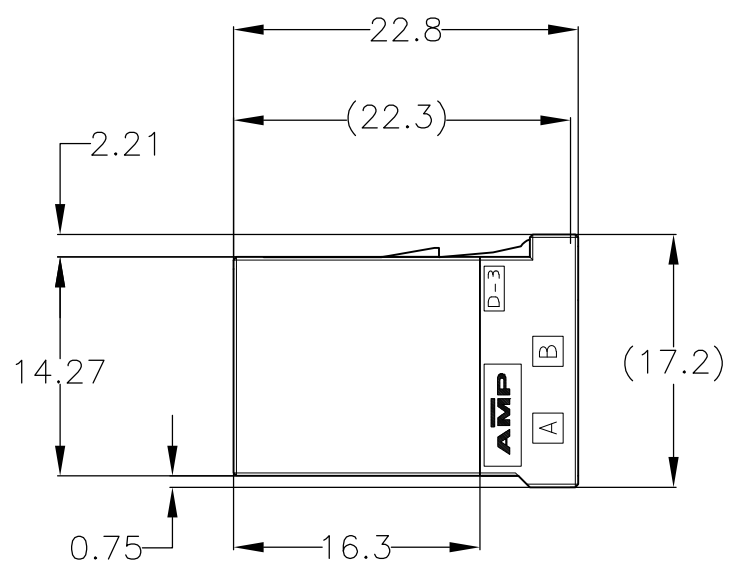

THIS DRAWING IS UNPUBLISHED. RELEASED FOR PUBLICATION
© COPYRIGHT - By - ALL RIGHTS RESERVED.

LOC	DIST	REVISIONS			
P	LTR	DESCRIPTION	DATE	DWN	APVD
J	-	SEE SHEET 1	-	-	-

△175363-2;AS SHOWN

△175363-2 ONLY
TYPE B