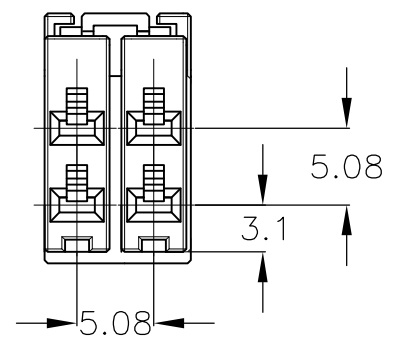

THIS DRAWING IS UNPUBLISHED. RELEASED FOR PUBLICATION
© COPYRIGHT - By - ALL RIGHTS RESERVED.

LOC	DIST	REVISIONS			
P	LTR	DESCRIPTION	DATE	DWN	APVD
J	-	SEE SHEET 1	-	-	-

△175363-2;AS SHOWN

△175363-2 ONLY
TYPE B