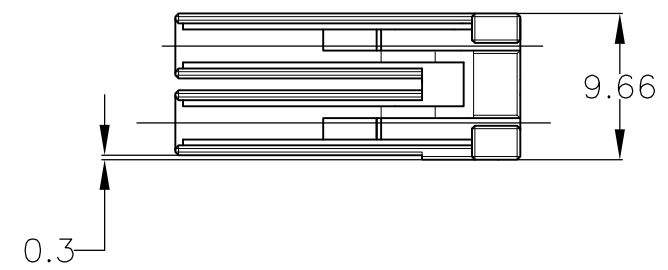

175363-1,-3;AS SHOWN
 △ 1,2,3,4-175363-1;AS SHOWN

1. MATERIAL : GLASS FILED THERMO PLASTIC POLYESTER, COLOR ; BLACK, NATURAL, BLUE, YELLOW, RED
2. CONTACT FOR THIS CONNECTOR : 175194,175195,175196
CONTACT FOR THIS CONNECTOR (L/P) : 175216,175217,175218
3. PRODUCT SPECIFICATION : 108-5349
4. QUALIFICATION TEST REPORT : 501-5013
- △ ITEM WITH DIFFERENT COLOR OF 175363-1 (SEE TABLE)
- △ SPECIAL LOCK SHAPE TYPE

1. 材料 熱可塑性ポリエステル樹脂、色黒、白、青、黄、赤
2. 使用端子:175194,175195,175196
使用端子(L/P):175216,175217,175218
3. 製品規格:108-5349
4. 認定試験報告書:501-5013
- △ 175363-1の色違いアイテム(表参照)
- △ ロック形状違い

175363-1
 △ 1-175363-1
 2-175363-1
 3-175363-1
 4-175363-1
 TYPE A

175363-3 ONLY
 TYPE C

THIS DRAWING IS A CONTROLLED DOCUMENT.		DWN	18MAR1992	TE Connectivity DYNAMIC (D-3500) REC HSG 4POS	
		CHK	06APR1992		
		APVD	06APR1992		
		PRODUCT SPEC	108-5349		
DIMENSIONS: mm		TOLERANCES UNLESS OTHERWISE SPECIFIED:		NAME	
		0 PLC	± 0.3	108-5349	
		1 PLC	± 0.3	APPLICATION SPEC	
		2 PLC	± 0.3	114-5148	
		3 PLC	± -	SIZE	
		4 PLC	± -	CAGE CODE	
		ANGLES	± 3'	DRAWING NO	
MATERIAL		FINISH		RESTRICTED TO	
-		-		-	
CUSTOMER DRAWING				WEIGHT	-
				SIZE	A3
				CAGE CODE	00779
				DRAWING NO	C-175363
				SCALE	2:1
				SHEET	1 OF 2
				REV	E1

- 1. 材料 熱可塑性ポリエステル樹脂、色黒
- 2. 使用端子:175194,175195,175196
使用端子(L/P):175216,175217,175218
- 3. 製品規格:108-5349
- 4. 認定試験報告書:501-5013
- △ 175363-1の色違いアイテム(表参照)
- △ ロック形状違い

THIS DRAWING IS A CONTROLLED DOCUMENT.		DWN T.YONEBAYASHI 18MAR1992	TE Connectivity		
DIMENSIONS: mm		CHK S.MANABE 06APR1992			
TOLERANCES UNLESS OTHERWISE SPECIFIED:		APVD S.MANABE 06APR1992	PRODUCT SPEC 108-5349		
0 PLC ± -		APPLICATION SPEC 114-5148			
1 PLC ± -		WEIGHT -		SIZE A3	CAGE CODE 00779
2 PLC ± -		CUSTOMER DRAWING		DRAWING NO C-175363	RESTRICTED TO -
3 PLC ± -		SCALE 2:1		SHEET 2 OF 2	REV E1
4 PLC ± -					
ANGLES ± -					
MATERIAL -					
FINISH -					