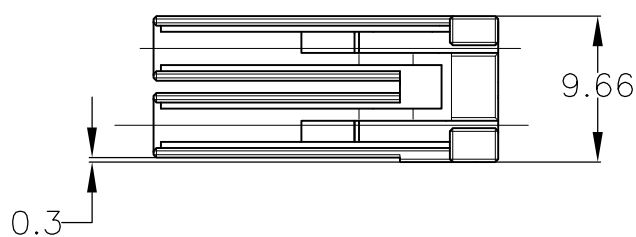

THIS DRAWING IS UNPUBLISHED. RELEASED FOR PUBLICATION
© COPYRIGHT - By - ALL RIGHTS RESERVED.

LOC	DIST	REVISIONS			
P	LTR	DESCRIPTION	DATE	DWN	APVD
J	-	SEE SHEET 1	-	-	-

△175363-2;AS SHOWN

△175363-2 ONLY
TYPE B