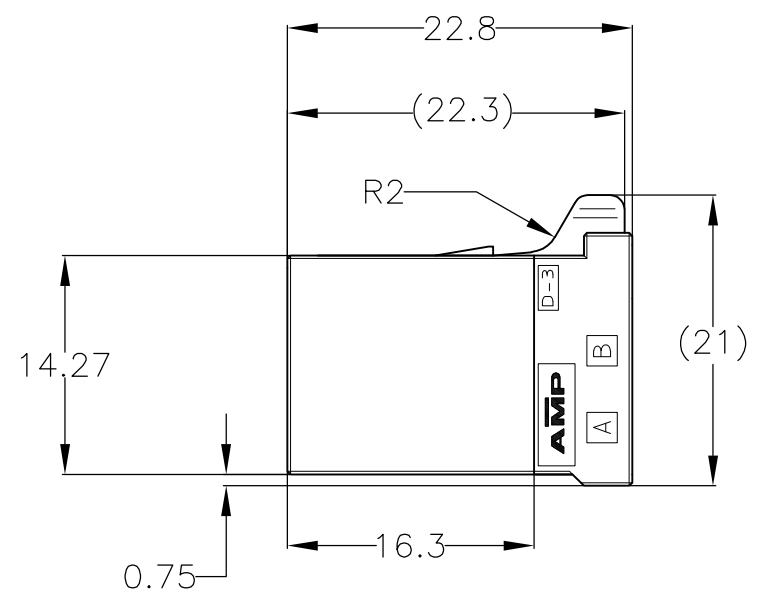

175363-1,-3;AS SHOWN
 △ 1,2,3,4-175363-1;AS SHOWN

1. MATERIAL : GLASS FILED THERMO PLASTIC POLYESTER, COLOR ; BLACK, NATURAL, BLUE, YELLOW, RED
2. CONTACT FOR THIS CONNECTOR : 175194,175195,175196
CONTACT FOR THIS CONNECTOR (L/P) : 175216,175217,175218
3. PRODUCT SPECIFICATION : 108-5349
4. QUALIFICATION TEST REPORT : 501-5013
- △ ITEM WITH DIFFERENT COLOR OF 175363-1 (SEE TABLE)
- △ SPECIAL LOCK SHAPE TYPE

1. 材料 熱可塑性ポリエステル樹脂、色黒、白、青、黄、赤
2. 使用端子:175194,175195,175196
使用端子(L/P):175216,175217,175218
3. 製品規格:108-5349
4. 認定試験報告書:501-5013
- △ 175363-1の色違いアイテム(表参照)
- △ ロック形状違い

175363-1
 △ 1-175363-1
 2-175363-1
 3-175363-1
 4-175363-1
 TYPE A

175363-3 ONLY
 TYPE C

THIS DRAWING IS A CONTROLLED DOCUMENT.		DWN	18MAR1992	TE Connectivity DYNAMIC (D-3500) REC HSG 4POS	
		CHK	06APR1992		
		APVD	06APR1992		
		PRODUCT SPEC	108-5349		
DIMENSIONS: mm		TOLERANCES UNLESS OTHERWISE SPECIFIED:		NAME	
		0 PLC	± 0.3	108-5349	
		1 PLC	± 0.3	APPLICATION SPEC	
		2 PLC	± 0.3	114-5148	
		3 PLC	± -	SIZE	
		4 PLC	± -	CAGE CODE	
		ANGLES	± 3'	DRAWING NO	
MATERIAL		FINISH		RESTRICTED TO	
-		-		-	
CUSTOMER DRAWING				WEIGHT	-
				SIZE	A3
				CAGE CODE	00779
				DRAWING NO	C-175363
				SCALE	2:1
				SHEET	1 OF 2
				REV	E1

- 1. 材料 熱可塑性ポリエステル樹脂、色黒
- 2. 使用端子:175194,175195,175196
使用端子(L/P):175216,175217,175218
- 3. 製品規格:108-5349
- 4. 認定試験報告書:501-5013
- △ 175363-1の色違いアイテム(表参照)
- △ ロック形状違い

THIS DRAWING IS A CONTROLLED DOCUMENT.		DWN T.YONEBAYASHI 18MAR1992	TE Connectivity		
DIMENSIONS: mm		CHK S.MANABE 06APR1992			
TOLERANCES UNLESS OTHERWISE SPECIFIED:		APVD S.MANABE 06APR1992	PRODUCT SPEC 108-5349		
0 PLC ± -		APPLICATION SPEC 114-5148			
1 PLC ± -		WEIGHT -		SIZE A3	CAGE CODE 00779
2 PLC ± -		CUSTOMER DRAWING		DRAWING NO C-175363	RESTRICTED TO -
3 PLC ± -		SCALE 2:1		SHEET 2 OF 2	REV E1
4 PLC ± -					
ANGLES ± -					
MATERIAL -					
FINISH -					