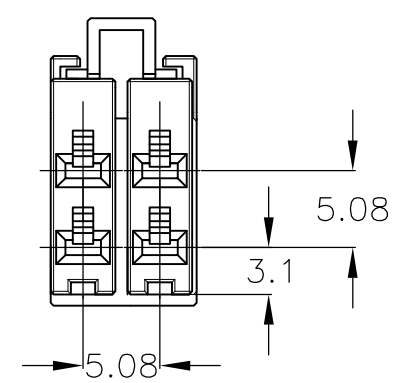

175363-1,-3;AS SHOWN
 △ 1,2,3,4-175363-1;AS SHOWN

1. MATERIAL : GLASS FILED THERMO PLASTIC POLYESTER, COLOR ; BLACK, NATURAL, BLUE, YELLOW, RED
2. CONTACT FOR THIS CONNECTOR : 175194,175195,175196
CONTACT FOR THIS CONNECTOR (L/P) : 175216,175217,175218
3. PRODUCT SPECIFICATION : 108-5349
4. QUALIFICATION TEST REPORT : 501-5013
- △ ITEM WITH DIFFERENT COLOR OF 175363-1 (SEE TABLE)
- △ SPECIAL LOCK SHAPE TYPE

1. 材料 熱可塑性ポリエステル樹脂、色黒、白、青、黄、赤
2. 使用端子:175194,175195,175196
使用端子(L/P):175216,175217,175218
3. 製品規格:108-5349
4. 認定試験報告書:501-5013
- △ 175363-1の色違いアイテム(表参照)
- △ ロック形状違い

175363-1
 △ 1-175363-1
 2-175363-1
 3-175363-1
 4-175363-1
 TYPE A

175363-3 ONLY
 TYPE C

THIS DRAWING IS A CONTROLLED DOCUMENT.		DWN	18MAR1992	TE Connectivity DYNAMIC (D-3500) REC HSG 4POS	
		CHK	06APR1992		
		APVD	06APR1992		
		PRODUCT SPEC	108-5349		
DIMENSIONS: mm		TOLERANCES UNLESS OTHERWISE SPECIFIED:		NAME	
		0 PLC	± 0.3	108-5349	
		1 PLC	± 0.3	APPLICATION SPEC	
		2 PLC	± 0.3	114-5148	
		3 PLC	± -	SIZE	
		4 PLC	± -	CAGE CODE	
		ANGLES	± 3'	DRAWING NO	
MATERIAL		FINISH		RESTRICTED TO	
-		-		-	
CUSTOMER DRAWING				WEIGHT	-
				SIZE	A3
				CAGE CODE	00779
				DRAWING NO	C-175363
				SCALE	2:1
				SHEET	1 OF 2
				REV	E1

- 1. 材料 熱可塑性ポリエステル樹脂、色黒
- 2. 使用端子:175194,175195,175196
使用端子(L/P):175216,175217,175218
- 3. 製品規格:108-5349
- 4. 認定試験報告書:501-5013
- △ 175363-1の色違いアイテム(表参照)
- △ ロック形状違い

THIS DRAWING IS A CONTROLLED DOCUMENT.		DWN T.YONEBAYASHI 18MAR1992	TE Connectivity		
DIMENSIONS: mm		CHK S.MANABE 06APR1992			
TOLERANCES UNLESS OTHERWISE SPECIFIED:		APVD S.MANABE 06APR1992	PRODUCT SPEC 108-5349		
0 PLC ± -		APPLICATION SPEC 114-5148			
1 PLC ± -		WEIGHT -		SIZE A3	CAGE CODE 00779
2 PLC ± -		CUSTOMER DRAWING		DRAWING NO C-175363	RESTRICTED TO -
3 PLC ± -		SCALE 2:1		SHEET 2 OF 2	REV E1
4 PLC ± -					
ANGLES ± -					
MATERIAL -					
FINISH -					