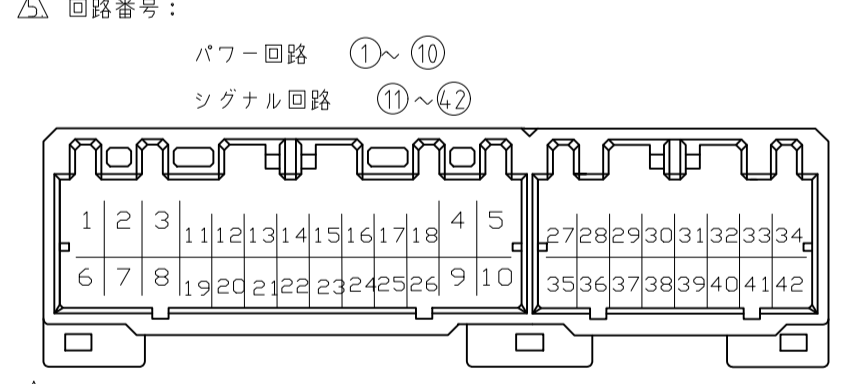

REVISIONS					
REV	DATE	DESCRIPTION	BY	CHK	APPV
N10	07JAN2019	REVISED ECR-18-015766	TS	YN	

- △ [] 面から2mmの範囲で測定
- 2 嵌合相手ハジギング型 174514, 174516, 917981, 917992
- 3 推奨取付ねじ: JIS B1115, B1122 タッピングねじ, なべ2種 呼び径3, 長さ6mm以下 (締付けトルク: 0.4N-m (4kg-cm) 以下)
- 4 適用製品規格番号: 108-5280, 5342

- △ MUST BE KEPT BETWEEN [] AND 2
- 2 THE MATING PLUG HSG. PART NUMBER; 174514, 174516, 917981, 917992
- 3 RECOMMENDED MOUNTING SCREW; 3mmDIA, 6mmLENGTH (MAX.)
- 4 APPLICABLE PRODUCT SPEC NO; 108-5280, 108-5342
- △ MARKING FOR DISCERNMENT OF THE CONTACT FINISH

THIS DRAWING IS A CONTROLLED DOCUMENT. DIMENSIONS: mm. TOLERANCES UNLESS OTHERWISE SPECIFIED: 0 PLC ±, 1 PLC ±, 2 PLC ±, 3 PLC ±, 4 PLC ±. MATERIAL: HOUSING: PBT, CONTACT: BRASS. FINISH: 仕上. WEIGHT: 21.3 g. CUSTOMER DRAWING. APVD: M. KADOSAKI, T. SHINOHARA, K. BETSUJI. PRODUCT SPEC: 42POSITION CAP HOUSING ASSY 040/070 SERIES HYBRID I/O CONNECTOR. SIZE: A1. SCALE: 2:1. SHEET: 1 of 1. REV: N10.