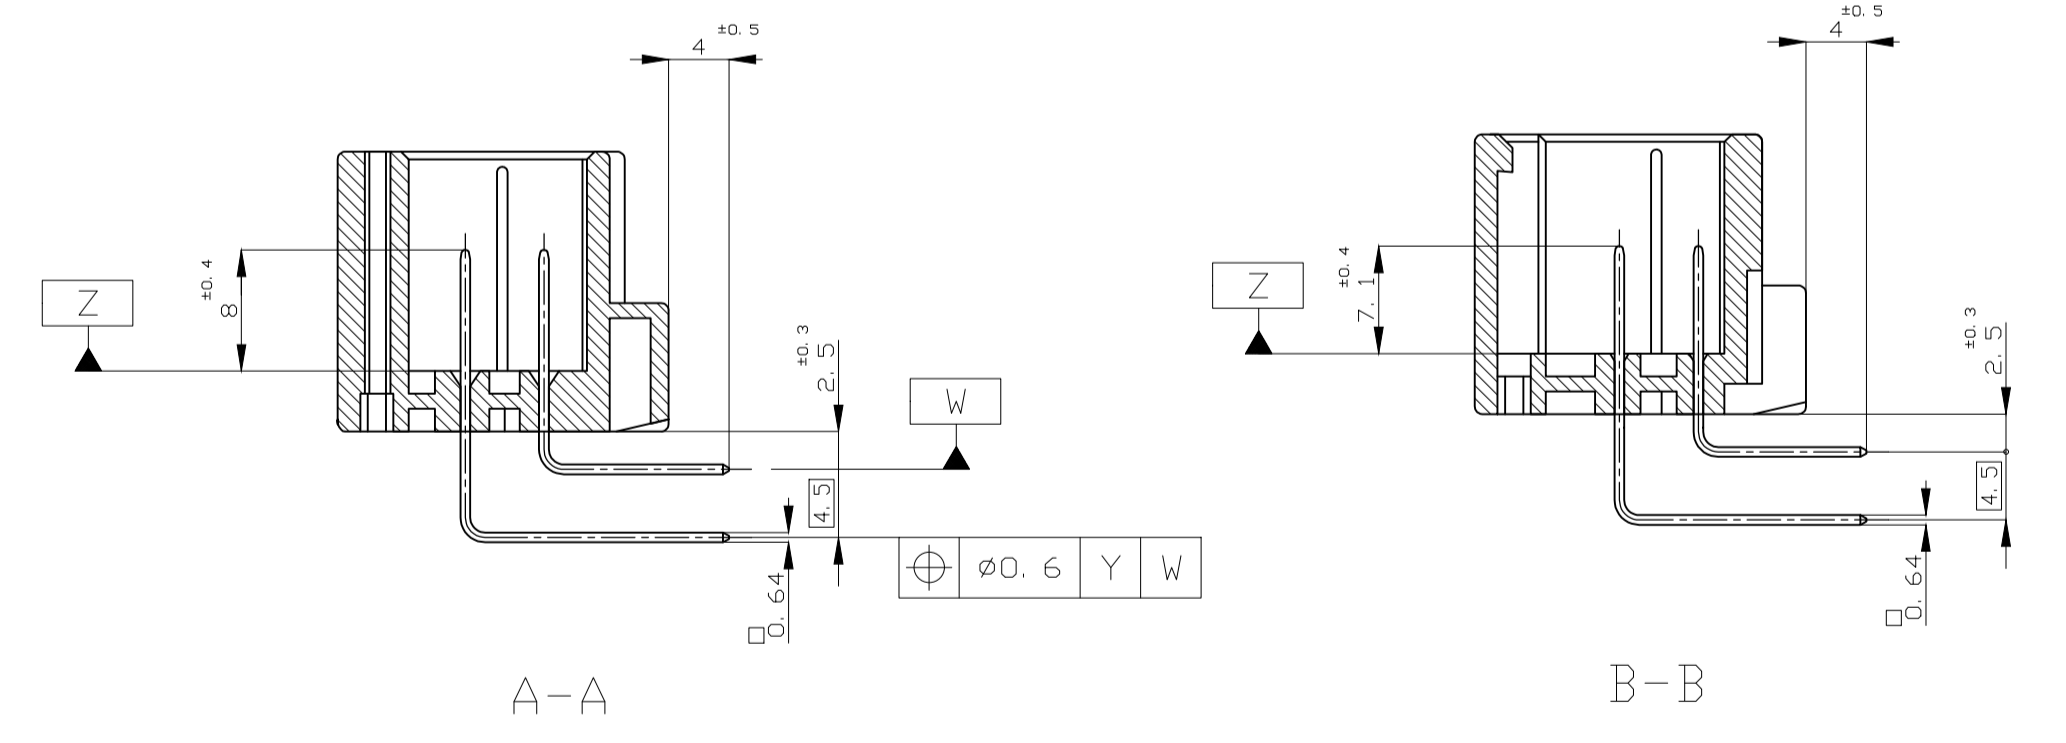

REVISIONS					
REV	DATE	DESCRIPTION	BY	CHK	APPV
N10	07JAN2019	REVISED ECR-18-015766	TS	YN	

- △ [] 面から2mmの範囲で測定
- 2 嵌合相手ハジギング型 174514, 174516, 917981, 917992
- 3 推奨取付ねじ: JIS B1115, B1122 タッピングねじ, なべ2種 呼び径3, 長さ6mm以下 (締付けトルク: 0.4N-m (4kg-cm) 以下)
- 4 適用製品規格番号: 108-5280, 5342

- △ MUST BE KEPT BETWEEN [] AND 2
- 2 THE MATING PLUG HSG. PART NUMBER; 174514, 174516, 917981, 917992
- 3 RECOMMENDED MOUNTING SCREW; 3mmDIA, 6mmLENGTH (MAX.)
- 4 APPLICABLE PRODUCT SPEC NO; 108-5280, 108-5342
- △ MARKING FOR DISCERNMENT OF THE CONTACT FINISH

THIS DRAWING IS A CONTROLLED DOCUMENT. DIMENSIONS: mm. TOLERANCES UNLESS OTHERWISE SPECIFIED: 0 PLC ±, 1 PLC ±, 2 PLC ±, 3 PLC ±, 4 PLC ±. MATERIAL: HOUSING: PBT, CONTACT: BRASS. FINISH: 仕上. WEIGHT: 21.3 g. CUSTOMER DRAWING. APVD: M. KADOSAKI, T. SHINOHARA, K. BETSUJI. PRODUCT SPEC: 42POSITION CAP HOUSING ASSY 040/070 SERIES HYBRID I/O CONNECTOR. SIZE: A1. SCALE: 2:1. SHEET: 1 of 1. REV: N10.