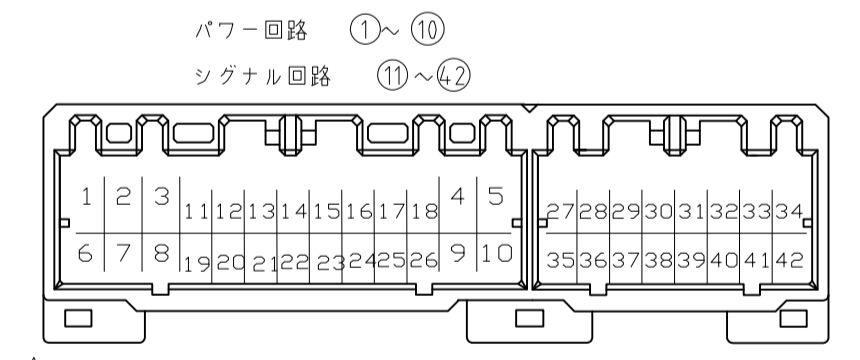

REVISIONS					
REV	DATE	DESCRIPTION	BY	CHK	APPV
N9	REVISED	ECR-16-003280	06SEP2016	KF	HY

- △ [Z]面から2mmの範囲で測定
- 2 嵌合相手ハウジング型 174514, 174516, 917981, 917992
- 3 推奨取付ねじ: JIS B1115, B1122 タッピングねじ, なべ2種 呼び径3, 長さ6mm以下 (締付けトルク: 0.4N-m (4kg-cm) 以下)
- 4 適用製品規格番号: 108-5280, 5342

- △ MUST BE KEPT BETWEEN [Z] AND 2
- 2 THE MATING PLUG HSG. PART NUMBER; 174514, 174516, 917981, 917992
- 3 RECOMMENDED MOUNTING SCREW; 3mmDIA, 6mmLENGTH(MAX.) PAN HEAD, CLASS 2 TAPPING SCREW SPECIFIED IN JIS B1115, B1122
- 4 APPLICABLE PRODUCT SPEC NO; 108-5280, 108-5342
- △ CIRCUIT NUMBER
- POWER CIRCUIT NO. (1)~(10)
- SIGNAL CIRCUIT NO. (11)~(42)
- △ MARKING FOR DISCERNMENT OF THE CONTACT FINISH

42POSITION CAP HOUSING ASSY  
040/070 SERIES HYBRID I/O CONNECTOR

SIZE: A1, CASE CODE: 00779, DRAWING NO: 175446

WEIGHT: 21.3 g

CUSTOMER DRAWING

SCALE: 2:1, SHEET: 1 of 1, REV: N9