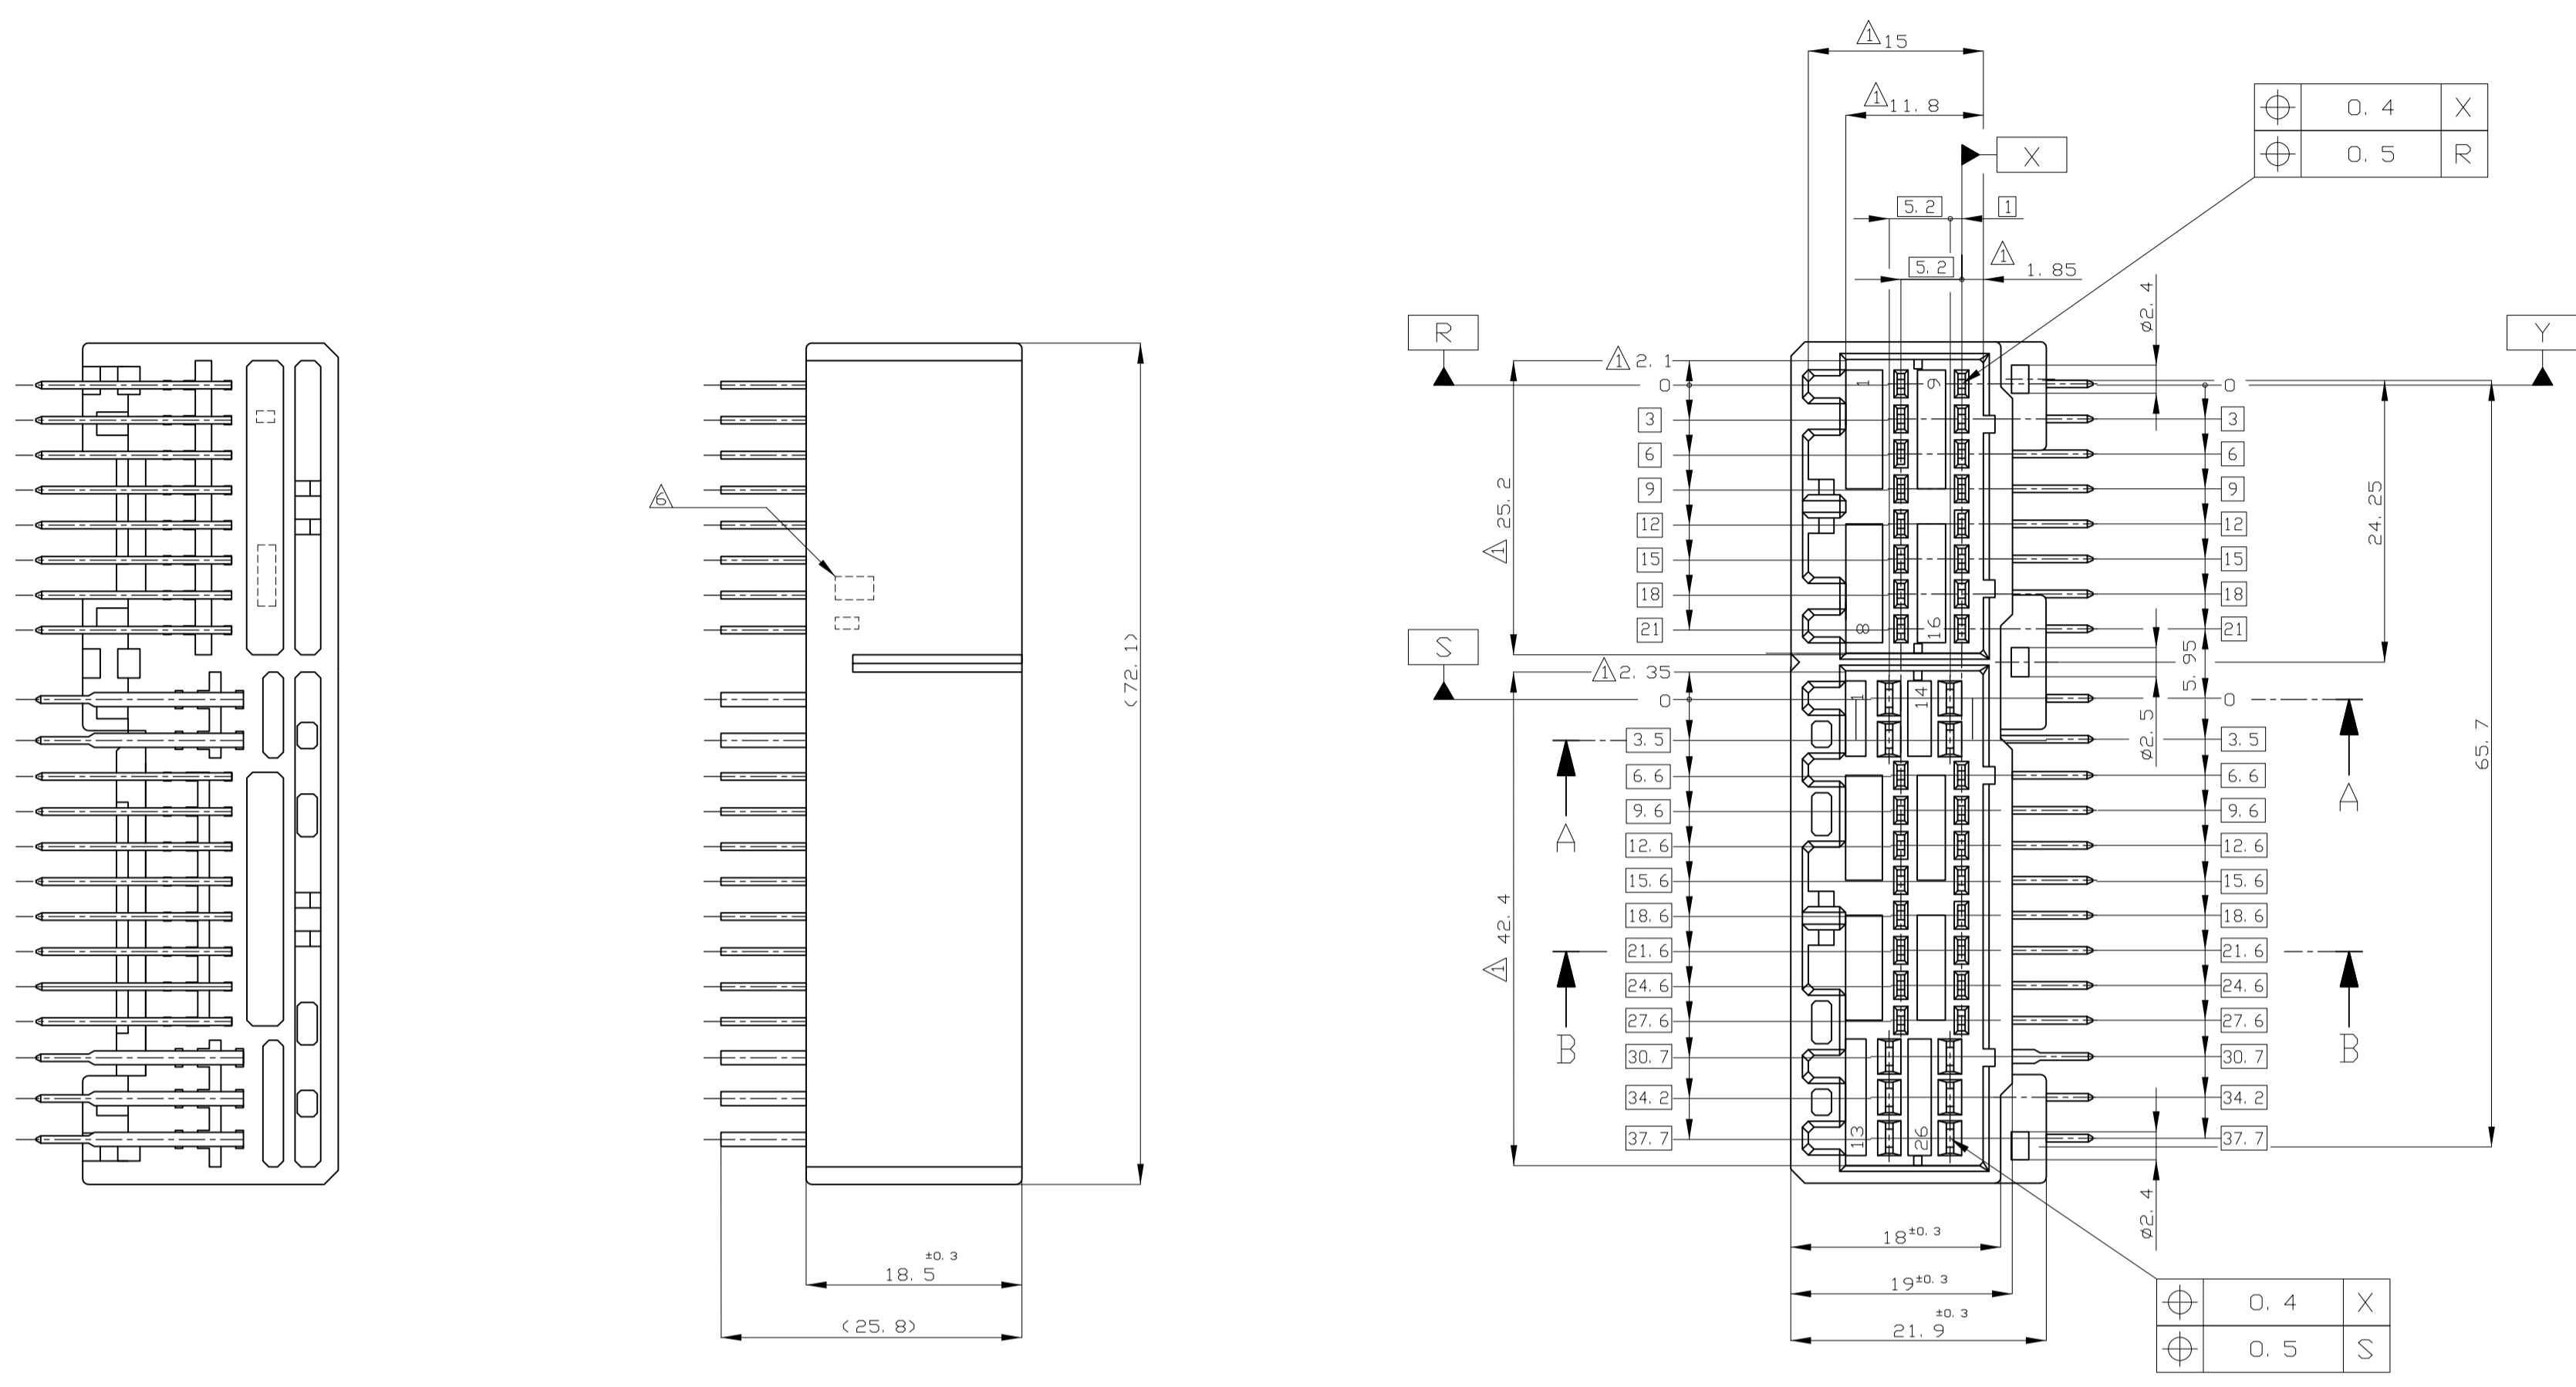

REVISIONS					
REV	DATE	DESCRIPTION	BY	CHK	APPV
N9	REVISED	ECR-16-003280	06SEP2016	KF	HY

- △ [Z]面から2mmの範囲で測定
- 2 嵌合相手ハウジング型 174514, 174516, 917981, 917992
- 3 推奨取付ねじ: JIS B1115, B1122 タッピングねじ, なべ2種 呼び径3, 長さ6mm以下 (締付けトルク: 0.4N-m (4kg-cm) 以下)
- 4 適用製品規格番号: 108-5280, 5342

- △ MUST BE KEPT BETWEEN [Z] AND 2
- 2 THE MATING PLUG HSG. PART NUMBER; 174514, 174516, 917981, 917992
- 3 RECOMMENDED MOUNTING SCREW; 3mmDIA, 6mmLENGTH(MAX.) PAN HEAD, CLASS 2 TAPPING SCREW SPECIFIED IN JIS B1115, B1122
- 4 APPLICABLE PRODUCT SPEC NO; 108-5280, 108-5342
- △ CIRCUIT NUMBER
- POWER CIRCUIT NO. (1)~(10)
- SIGNAL CIRCUIT NO. (11)~(42)
- △ MARKING FOR DISCERNMENT OF THE CONTACT FINISH