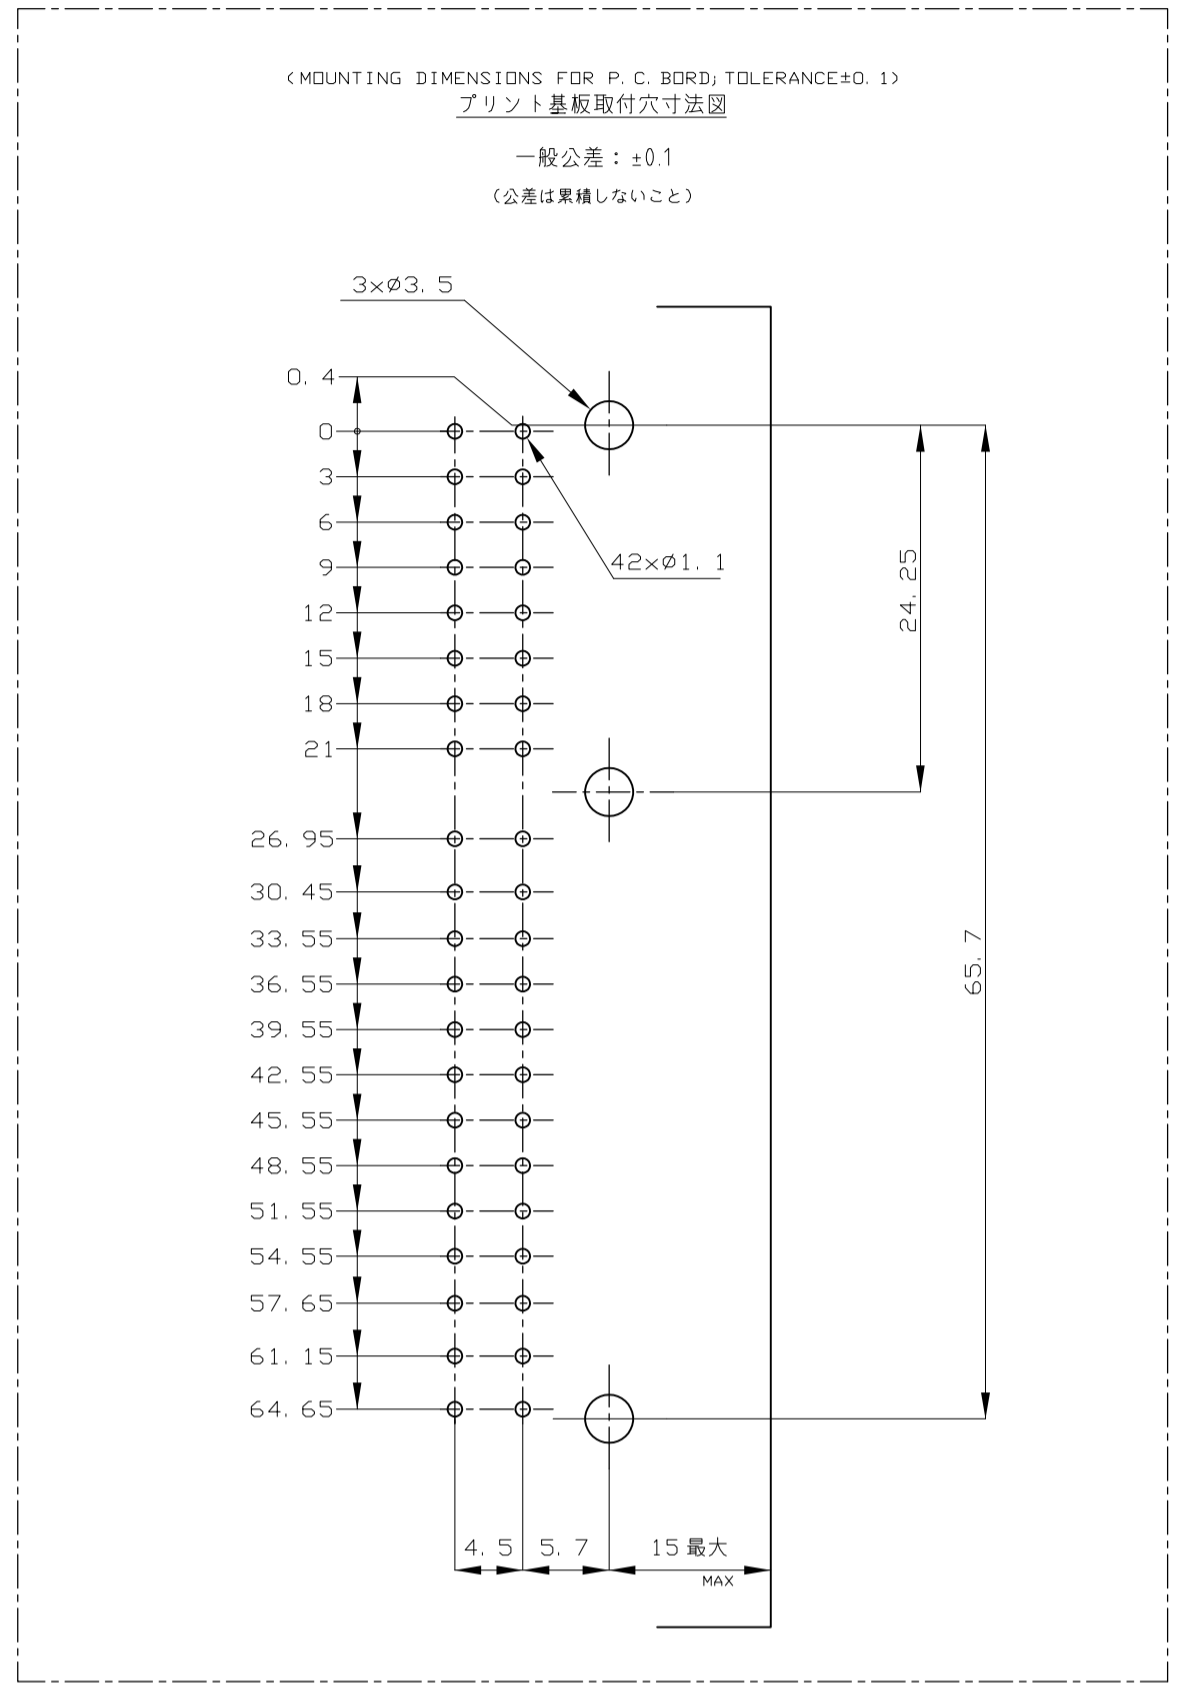

REVISIONS					
REV	DATE	DESCRIPTION	BY	CHK	APPV
N9	REVISED	ECR-16-003280	06SEP2016	KF	HY

- △ [Z]面から2mmの範囲で測定
- 2 嵌合相手ハウジング型 174514, 174516, 917981, 917992
- 3 推奨取付ねじ: JIS B1115, B1122 タッピングねじ, なべ2種 呼び径3, 長さ6mm以下 (締付けトルク: 0.4N-m (4kg-cm) 以下)
- 4 適用製品規格番号: 108-5280, 5342

- △ MUST BE KEPT BETWEEN [Z] AND 2
- 2 THE MATING PLUG HSG. PART NUMBER; 174514, 174516, 917981, 917992
- 3 RECOMMENDED MOUNTING SCREW; 3mmDIA, 6mmLENGTH(MAX.) PAN HEAD, CLASS 2 TAPPING SCREW SPECIFIED IN JIS B1115, B1122
- 4 APPLICABLE PRODUCT SPEC NO; 108-5280, 108-5342
- △ CIRCUIT NUMBER
- POWER CIRCUIT NO. (1)~(10)
- SIGNAL CIRCUIT NO. (11)~(42)
- △ MARKING FOR DISCERNMENT OF THE CONTACT FINISH

GENERAL TOLERANCE

0<X<1	10	±0.2
10<X<30	±0.25	
30<X<100	±0.3	
ANGLES	±3°	

THIS DRAWING IS A CONTROLLED DOCUMENT.

APPROVED: M. KADOSAKI, T. SHINOHARA, K. BETSUJI

DATE: 17MAY05, 17MAY05, 17MAY05

STE TE Connectivity