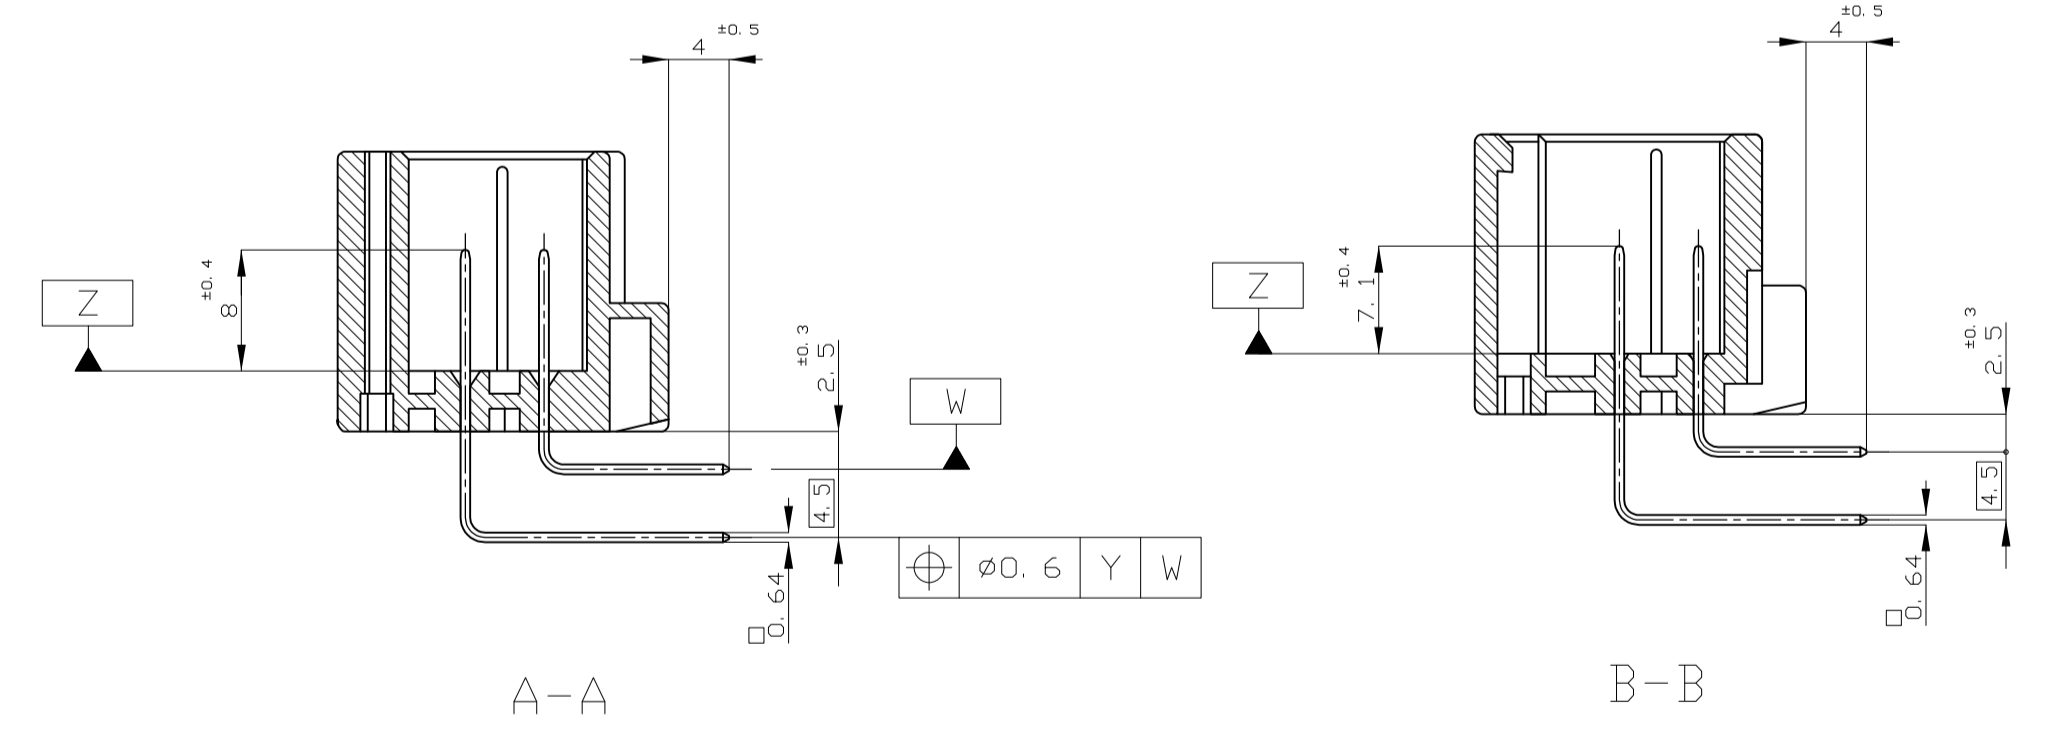

REVISIONS					
REV	DATE	DESCRIPTION	BY	CHK	APPV
N9	REVISED	ECR-16-003280	06SEP2016	KF	HY

- △ [Z]面から2mmの範囲で測定
- 2 嵌合相手ハウジング型 174514, 174516, 917981, 917992
- 3 推奨取付ねじ: JIS B1115, B1122 タッピングねじ, なべ2種 呼び径3, 長さ6mm以下 (締付けトルク: 0.4N-m (4kg-cm) 以下)
- 4 適用製品規格番号: 108-5280, 5342

- △ MUST BE KEPT BETWEEN [Z] AND 2
- 2 THE MATING PLUG HSG. PART NUMBER; 174514, 174516, 917981, 917992
- 3 RECOMMENDED MOUNTING SCREW; 3mmDIA, 6mmLENGTH(MAX.) PAN HEAD, CLASS 2 TAPPING SCREW SPECIFIED IN JIS B1115, B1122
- 4 APPLICABLE PRODUCT SPEC NO; 108-5280, 108-5342
- △ CIRCUIT NUMBER
- POWER CIRCUIT NO. (1)~(10)
- SIGNAL CIRCUIT NO. (11)~(42)
- △ MARKING FOR DISCERNMENT OF THE CONTACT FINISH