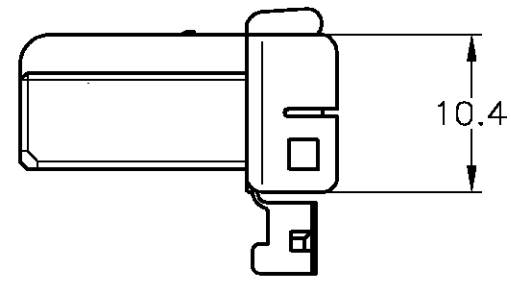

△ MUST BE KEPT BETWEEN \square -Z- AND 2mm
 2. THE MATING CAP HOUSING PART NUMBER; 175506
 3. APPLIED CONTACT PART NUMBER 173716, 176381
 4. APPLICABLE PRODUCT SPEC NO. 108-5281

△ \square -Z- 面より 2mm の範囲で測定
 2. 嵌合相手ハウジング型番: 175506
 3. 内装するリセブタクルコンタクト型番は 173716, 173681
 4. 適用製品規格番号: 108-5318

黒 (BLACK)	175507-2
色 (COLOR)	PART NUMBER

TOLERANCES UNLESS OTHERWISE SPECIFIED: 一般公差

10 _μ	: ±0.2
30 _μ	> 10 : ±0.25
100 _μ	> 30 : ±0.3
ANGLE	: ±3°

THIS DRAWING IS A CONTROLLED DOCUMENT.		DWN M.SUGAWARA 24NOV06	tyco Electronics	Tyco Electronics AMP K.K. Kawasaki, Japan	
DIMENSIONS: 単位: 概 mm		CHK K.BETSUI 24NOV06		NAME 6 POSITION PLUG HOUSING	
TOLERANCES UNLESS OTHERWISE SPECIFIED: 一般公差		APVD K.BETSUI 24NOV06	040 SERIES MULTI-LOCK I/O CONNECTOR (NON INTERIA TYPE)		
0 PLC ± -		PRODUCT SPEC	SIZE		
1 PLC ± -		製品規格	CAGE CODE		
2 PLC ± -		SEE NOTE	DRAWING NO		
3 PLC ± -		APPLICATION SPEC	A300779 C-175507		
4 PLC ± -		取付適用規格	RESTRICTED TO		
ANGLES ± -		WEIGHT -	SCALE 2:1		
MATERIAL PBT		FINISH 仕上 -	SHEET 1 OF 1		
		CUSTOMER DRAWING	REV 01		