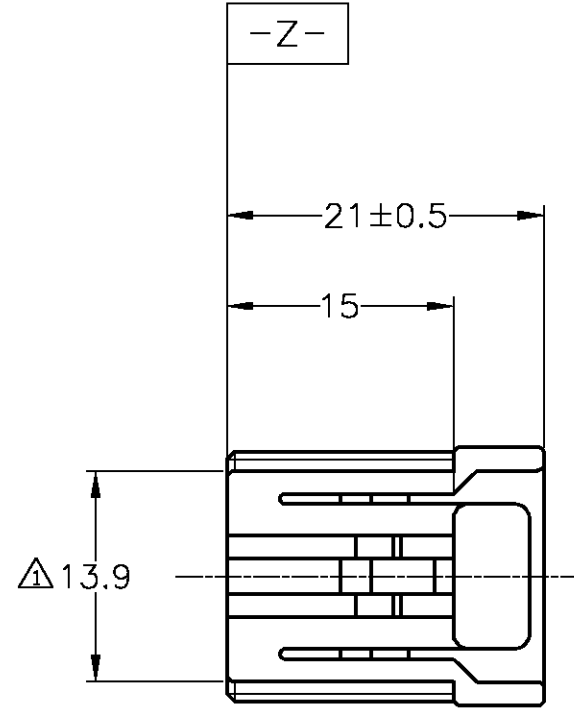

△ MUST BE KEPT BETWEEN \square -Z- AND 2mm
 2. THE MATING CAP HOUSING PART NUMBER; 175506
 3. APPLIED CONTACT PART NUMBER 173716, 176381
 4. APPLICABLE PRODUCT SPEC NO. 108-5281

△ \square -Z- 面より 2mm の範囲で測定
 2. 嵌合相手ハウジング型番: 175506
 3. 内装するリセブタクルコンタクト型番は 173716, 173681
 4. 適用製品規格番号: 108-5318

黒 (BLACK)	175507-2
色 (COLOR)	PART NUMBER

TOLERANCES UNLESS OTHERWISE SPECIFIED: 一般公差

10 _μ	: ±0.2
30 _μ	> 10 : ±0.25
100 _μ	> 30 : ±0.3
ANGLE	: ±3°

THIS DRAWING IS A CONTROLLED DOCUMENT.		DWN M.SUGAWARA 24NOV06	tyco Electronics	Tyco Electronics AMP K.K. Kawasaki, Japan	
DIMENSIONS: 単位: 概 mm		CHK K.BETSUI 24NOV06		NAME 6 POSITION PLUG HOUSING	
TOLERANCES UNLESS OTHERWISE SPECIFIED: 一般公差		APVD K.BETSUI 24NOV06	040 SERIES MULTI-LOCK I/O CONNECTOR (NON INTERIA TYPE)		
0 PLC ± -		PRODUCT SPEC	SIZE		
1 PLC ± -		製品規格	CAGE CODE		
2 PLC ± -		SEE NOTE	DRAWING NO		
3 PLC ± -		APPLICATION SPEC	A300779 C-175507		
4 PLC ± -		取付適用規格	RESTRICTED TO		
ANGLES ± -		WEIGHT -	SCALE 2:1		
MATERIAL PBT		FINISH 仕上 -	SHEET 1 OF 1		
		CUSTOMER DRAWING	REV 01		