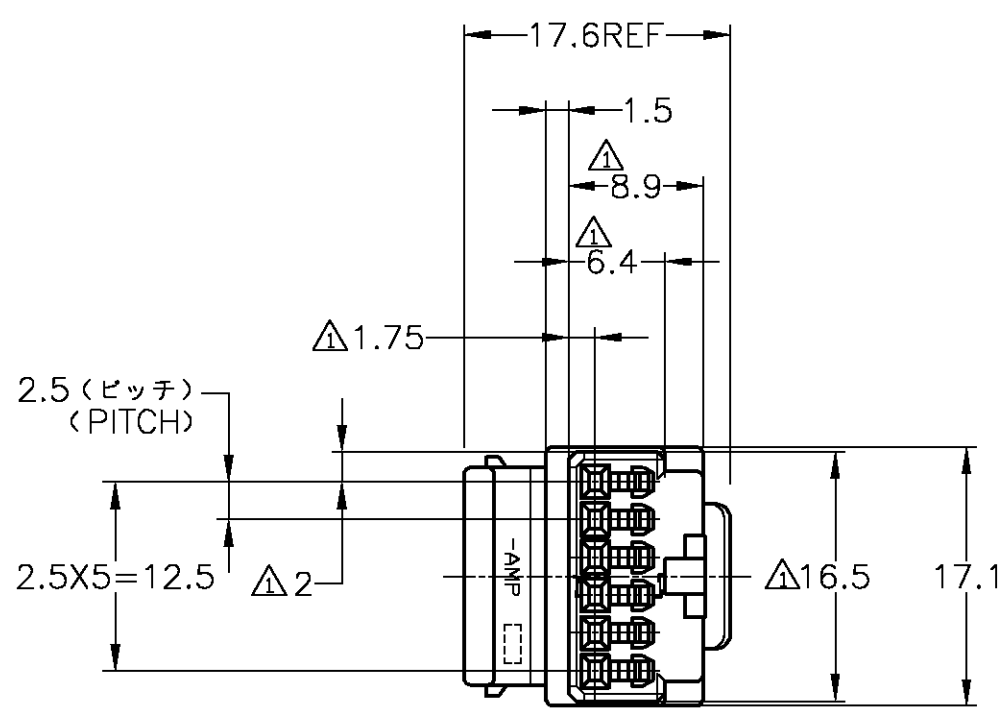

△ MUST BE KEPT BETWEEN \square -Z- AND 2mm
 2. THE MATING CAP HOUSING PART NUMBER; 175506
 3. APPLIED CONTACT PART NUMBER 173716, 176381
 4. APPLICABLE PRODUCT SPEC NO. 108-5281

△ \square -Z- 面より 2mm の範囲で測定
 2. 嵌合相手ハウジング型番: 175506
 3. 内装するリセブタクルコンタクト型番は 173716, 173681
 4. 適用製品規格番号: 108-5318

黒 (BLACK)	175507-2
色 (COLOR)	PART NUMBER

TOLERANCES UNLESS OTHERWISE SPECIFIED: 一般公差

10 _μ	: ±0.2
30 _μ	> 10 : ±0.25
100 _μ	> 30 : ±0.3
ANGLE	: ±3°

THIS DRAWING IS A CONTROLLED DOCUMENT.		DWN M.SUGAWARA 24NOV06	tyco Electronics	Tyco Electronics AMP K.K. Kawasaki, Japan	
DIMENSIONS: 単位: 概 mm		CHK K.BETSUI 24NOV06		NAME 6 POSITION PLUG HOUSING	
TOLERANCES UNLESS OTHERWISE SPECIFIED: 一般公差		APVD K.BETSUI 24NOV06	040 SERIES MULTI-LOCK I/O CONNECTOR (NON INTERIA TYPE)		
0 PLC ± -		PRODUCT SPEC	SIZE		
1 PLC ± -		製品規格	CAGE CODE		
2 PLC ± -		SEE NOTE	DRAWING NO		
3 PLC ± -		APPLICATION SPEC	A300779 C-175507		
4 PLC ± -		取付適用規格	RESTRICTED TO		
ANGLES ± -		WEIGHT -	SCALE 2:1		
MATERIAL PBT		FINISH 仕上 -	SHEET 1 OF 1		
		CUSTOMER DRAWING	REV 01		