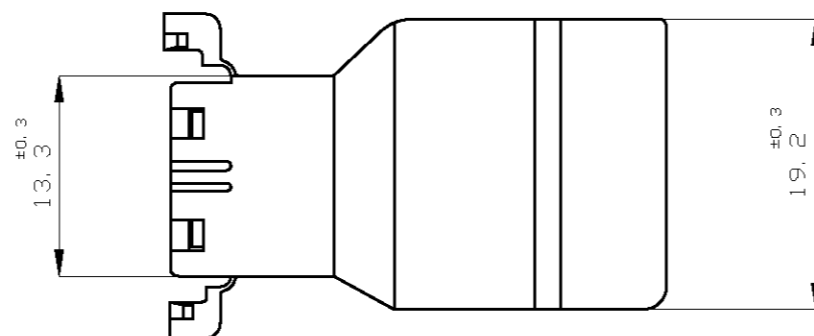

A-A

B-B

- 1. TO BE MEASURED WITHIN 2mm FROM [-Z-]
- 2. APPLICABLE TERMINAL NO. 173682
- 3. THE MATING PLUG HOUSING NUMBERS: 174047

- 1. [-Z-] 面から2mmの範囲で測定
- 2. 適用端子型番: 173682
- 3. 嵌合相手ハウジング型番: 174047

二重ロック時  
DOUBLE LOCKED