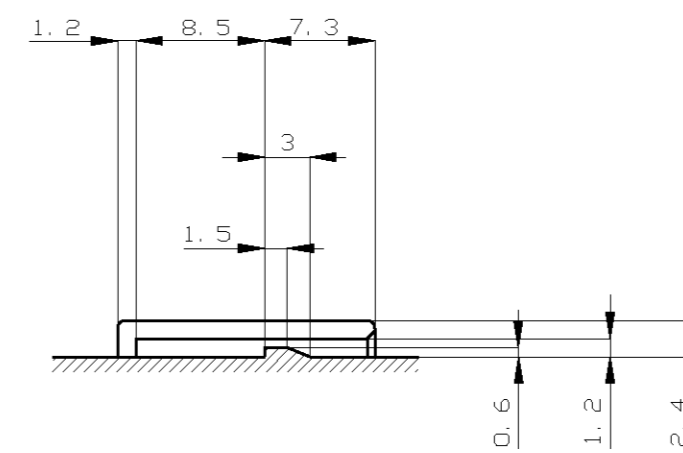

A-A

B-B

- 1. TO BE MEASURED WITHIN 2mm FROM [-Z-]
- 2. APPLICABLE TERMINAL NO. 173682
- 3. THE MATING PLUG HOUSING NUMBERS: 174047

- 1. [-Z-] 面から2mmの範囲で測定
- 2. 適用端子型番: 173682
- 3. 嵌合相手ハウジング型番: 174047

二重ロック時  
DOUBLE LOCKED

TOLERANCE UNLESS OTHERWISE SPECIFIED: 一般公差

0 < x ≤ 10	: ±0.2
10 < x ≤ 30	: ±0.25
30 < x ≤ 100	: ±0.3
角度	: ±3°

THIS DRAWING IS A CONTROLLED DOCUMENT.

DWN	M.SUGAWARA	04AUG06
CHK	K.BETSUI	04AUG06
APVD	K.BETSUI	04AUG06
PRODUCT SPEC	製品規格	108-5352
APPLICATION SPEC	取付適用規格	-

MATERIAL: PBT      FINISH: 仕上

SIZE	A2	CAGE CODE	00779	DRAWING NO	C=175652	RESTRICTED TO	-
SCALE	2:1	SHEET	1 of 1	REV	D3		

TE Connectivity  
 20POSITION CAP HOUSING  
 040SERIES MULTI-LOCK CONNECTOR

OBSOLETE	青 (BLUE)	175652-5
	緑 (GREEN)	175652-4
	黒 (BLACK)	175652-2
	色 (COLOR)	製品型番 (PART NO.)