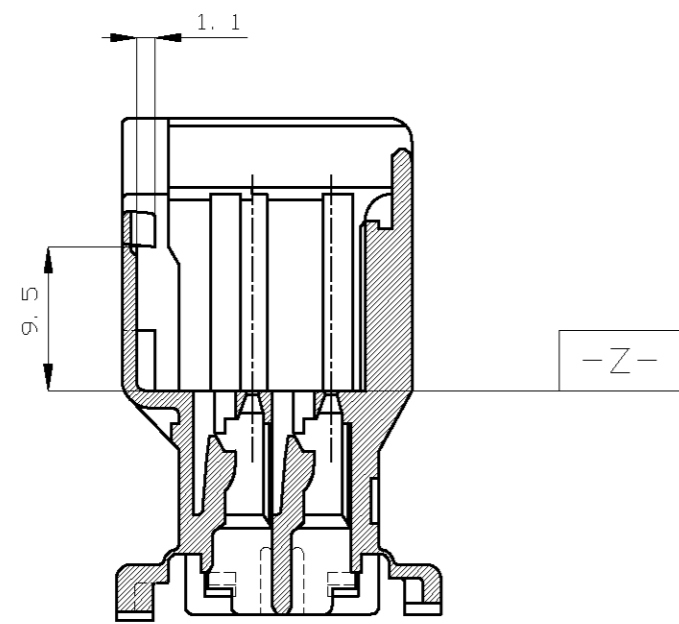

A-A

B-B

- 1. TO BE MEASURED WITHIN 2mm FROM [-Z-]
- 2. APPLICABLE TERMINAL NO. 173682
- 3. THE MATING PLUG HOUSING NUMBERS: 174047

- 1. [-Z-] 面から2mmの範囲で測定
- 2. 適用端子型番: 173682
- 3. 嵌合相手ハウジング型番: 174047

二重ロック時  
DOUBLE LOCKED

TOLERANCE UNLESS OTHERWISE SPECIFIED: 一般公差

0 < x ≤ 10	: ±0.2
10 < x ≤ 30	: ±0.25
30 < x ≤ 100	: ±0.3
角度	: ±3°

THIS DRAWING IS A CONTROLLED DOCUMENT.

DWN	M.SUGAWARA	04AUG06
CHK	K.BETSUI	04AUG06
APVD	K.BETSUI	04AUG06
PRODUCT SPEC	製品規格	108-5352
APPLICATION SPEC	取付適用規格	-

MATERIAL: PBT      FINISH: 仕上

SIZE	A2	CAGE CODE	00779	DRAWING NO	C=175652	RESTRICTED TO	-
SCALE	2:1	SHEET	1 of 1	REV	D3		

TE Connectivity  
 20POSITION CAP HOUSING  
 040SERIES MULTI-LOCK CONNECTOR

OBSOLETE	青 (BLUE)	175652-5
	緑 (GREEN)	175652-4
	黒 (BLACK)	175652-2
	色 (COLOR)	製品型番 (PART NO.)