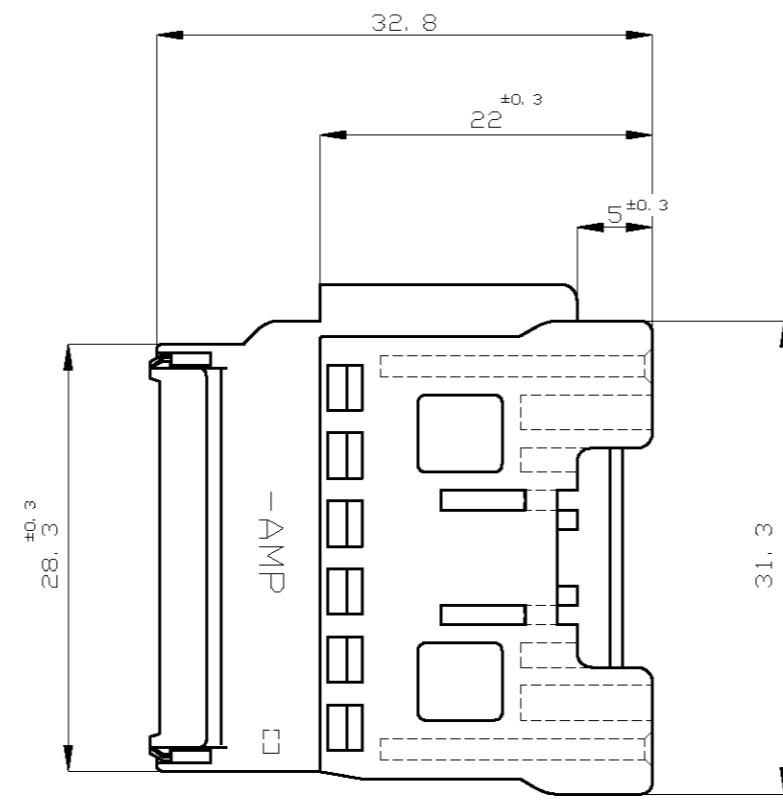

A-A

B-B

- 1. TO BE MEASURED WITHIN 2mm FROM [-Z-]
- 2. APPLICABLE TERMINAL NO. 173682
- 3. THE MATING PLUG HOUSING NUMBERS: 174047

- 1. [-Z-] 面から2mmの範囲で測定
- 2. 適用端子型番: 173682
- 3. 嵌合相手ハウジング型番: 174047

二重ロック時  
DOUBLE LOCKED

TOLERANCE UNLESS OTHERWISE SPECIFIED: 一般公差

0 < x ≤ 10	: ±0.2
10 < x ≤ 30	: ±0.25
30 < x ≤ 100	: ±0.3
角度	: ±3°

THIS DRAWING IS A CONTROLLED DOCUMENT.

DWN	M.SUGAWARA	04AUG06
CHK	K.BETSUI	04AUG06
APVD	K.BETSUI	04AUG06
PRODUCT SPEC	製品規格	108-5352
APPLICATION SPEC	取付適用規格	-