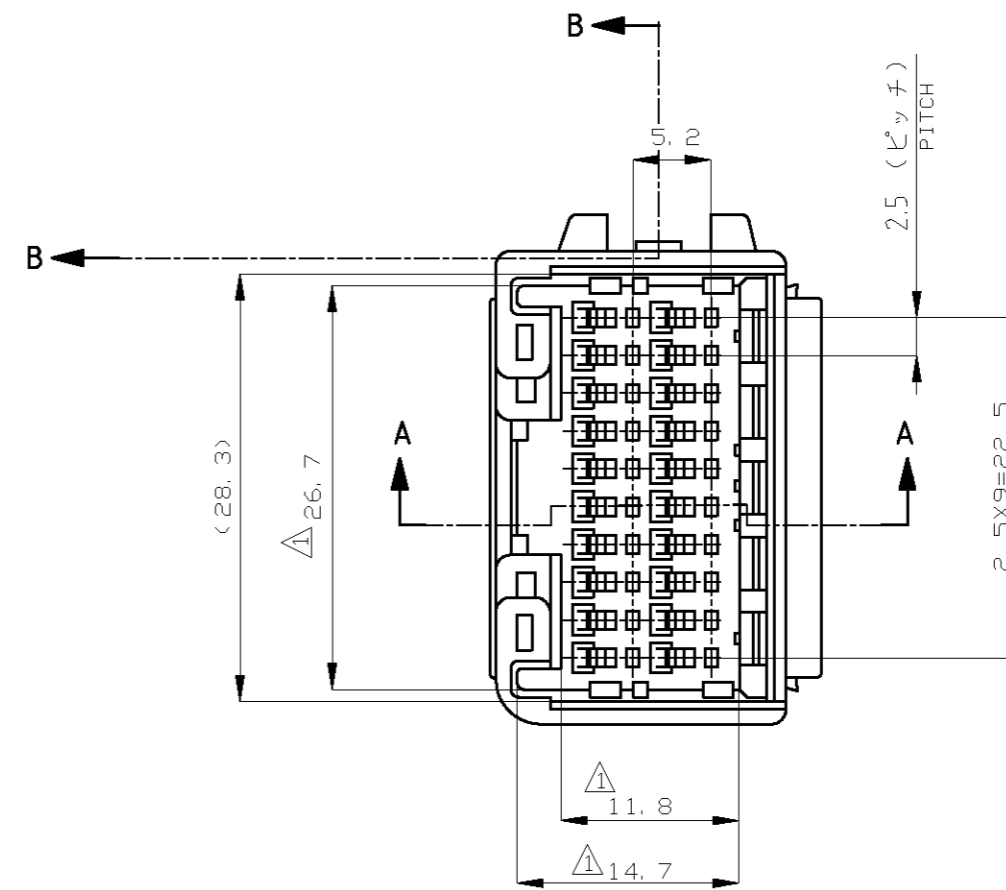

A-A

B-B

- 1. TO BE MEASURED WITHIN 2mm FROM [-Z-]
- 2. APPLICABLE TERMINAL NO. 173682
- 3. THE MATING PLUG HOUSING NUMBERS: 174047

- 1. [-Z-] 面から2mmの範囲で測定
- 2. 適用端子型番: 173682
- 3. 嵌合相手ハウジング型番: 174047

二重ロック時  
DOUBLE LOCKED

TOLERANCE UNLESS OTHERWISE SPECIFIED: 一般公差

0 < x ≤ 10	: ±0.2
10 < x ≤ 30	: ±0.25
30 < x ≤ 100	: ±0.3
角度	: ±3°

THIS DRAWING IS A CONTROLLED DOCUMENT.

DWN	M.SUGAWARA	04AUG06
CHK	K.BETSUI	04AUG06
APVD	K.BETSUI	04AUG06
PRODUCT SPEC	製品規格	108-5352
APPLICATION SPEC	取付適用規格	-

MATERIAL: PBT      FINISH: 仕上

SIZE	A2	CAGE CODE	00779	DRAWING NO	C=175652	RESTRICTED TO	-
SCALE	2:1	SHEET	1 of 1	REV	D3		

TE Connectivity  
 20POSITION CAP HOUSING  
 040SERIES MULTI-LOCK CONNECTOR

OBSOLETE	青 (BLUE)	175652-5
	緑 (GREEN)	175652-4
	黒 (BLACK)	175652-2
	色 (COLOR)	製品型番 (PART NO.)