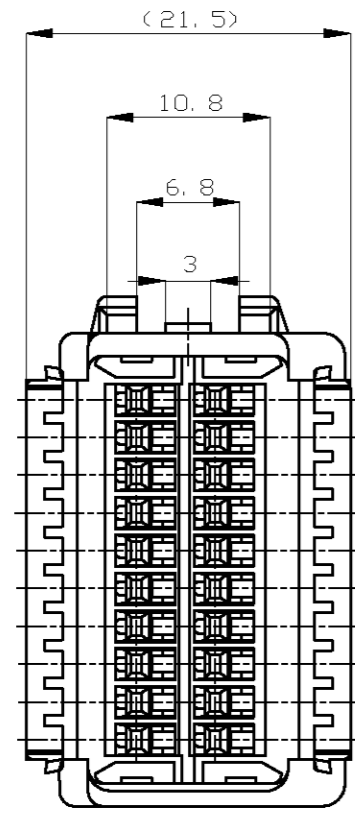

A-A

B-B

- 1. TO BE MEASURED WITHIN 2mm FROM [-Z-]
- 2. APPLICABLE TERMINAL NO. 173682
- 3. THE MATING PLUG HOUSING NUMBERS: 174047

- 1. [-Z-] 面から2mmの範囲で測定
- 2. 適用端子型番: 173682
- 3. 嵌合相手ハウジング型番: 174047

二重ロック時  
DOUBLE LOCKED

TOLERANCE UNLESS OTHERWISE SPECIFIED: 一般公差

0 < x ≤ 10	: ±0.2
10 < x ≤ 30	: ±0.25
30 < x ≤ 100	: ±0.3
角度	: ±3°

THIS DRAWING IS A CONTROLLED DOCUMENT.

DWN	M.SUGAWARA	04AUG06
CHK	K.BETSUI	04AUG06
APVD	K.BETSUI	04AUG06
PRODUCT SPEC	製品規格	108-5352
APPLICATION SPEC	取付適用規格	-