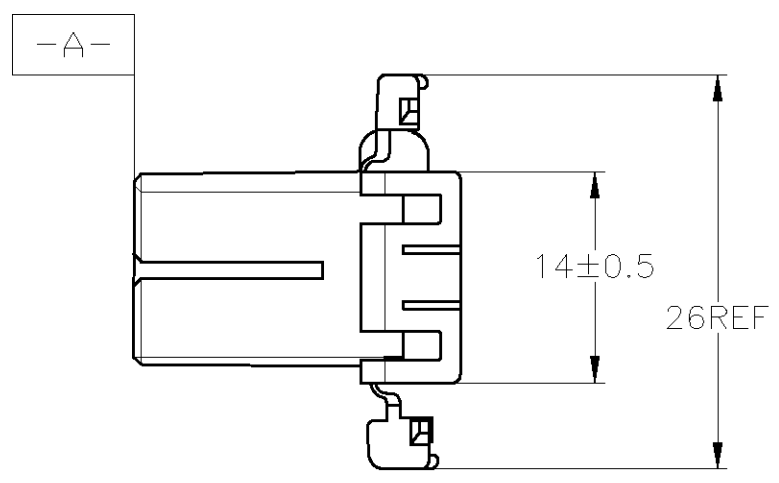

- △ MUST BE KEPT BETWEEN [-A-] AND 2
- △ TO BE MATED WITH THE CAP HOUSING SMOOTHLY
- 3. APPLIED RECEPTACLE CONTACT PART NUMBER; 173630 AND 173631
- 4. APPLIED CAP HOUSING; 175657

- △ [-A-] 面より2mmの範囲で測定
- △ 相手ハウジングと所定の機能を満足して嵌合できること
- 3. 内装するリセプタクルコンタクト型番173630 及び 173631
- 4. 嵌合相手ハウジング型番; 175657

TE Connectivity		NAME 名称		070 SERIES MULTI-LOCK CONNECTOR 6POSITION PLUG HOUSING (DOUBLE ROW TYPE)	
		SIZE	CAGE CODE	DRAWING NO 番号	RESTRICTED TO
CUSTOMER DRAWING		A3	00779	C-175658	-
SCALE 尺度		2:1	SHEET	1 OF 1	REV A2