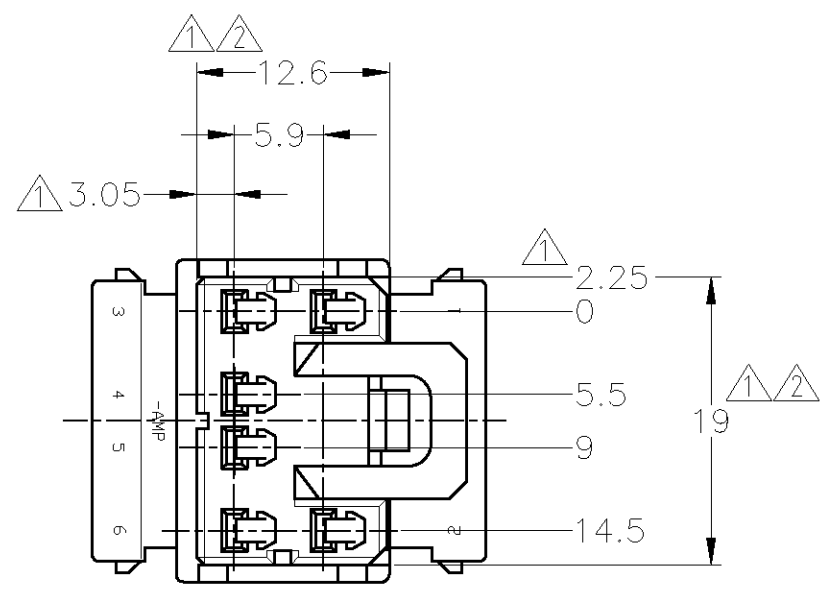

- △ MUST BE KEPT BETWEEN [-A-] AND 2
- △ TO BE MATED WITH THE CAP HOUSING SMOOTHLY
- 3. APPLIED RECEPTACLE CONTACT PART NUMBER; 173630 AND 173631
- 4. APPLIED CAP HOUSING; 175657

- △ [-A-] 面より2mmの範囲で測定
- △ 相手ハウジングと所定の機能を満足して嵌合できること
- 3. 内装するリセプタクルコンタクト型番173630 及び 173631
- 4. 嵌合相手ハウジング型番; 175657

THIS DRAWING IS A CONTROLLED DOCUMENT.

DIMENSIONS: 単位: 耗 mm	TOLERANCES UNLESS OTHERWISE SPECIFIED: 一般公差
	0 PLC ± -
	1 PLC ± -
	2 PLC ± -
	3 PLC ± -
	4 PLC ± -
	ANGLES ± -
MATERIAL 材料 PBT	FINISH 仕上 -

DWN	T.SHINOHARA	13DEC2012
CHK	K.BETSUI	13DEC2012
APVD	K.BUTSUI	13DEC2012
PRODUCT SPEC	製品規格	108-5264
APPLICATION SPEC	取付適用規格	-
WEIGHT	-	-

TE Connectivity		NAME 名称		070 SERIES MULTI-LOCK CONNECTOR 6POSITION PLUG HOUSING (DOUBLE ROW TYPE)	
		SIZE	CAGE CODE	DRAWING NO 番号	RESTRICTED TO
CUSTOMER DRAWING		A3	00779	C-175658	-
SCALE 尺度		2:1	SHEET	1 OF 1	REV A2