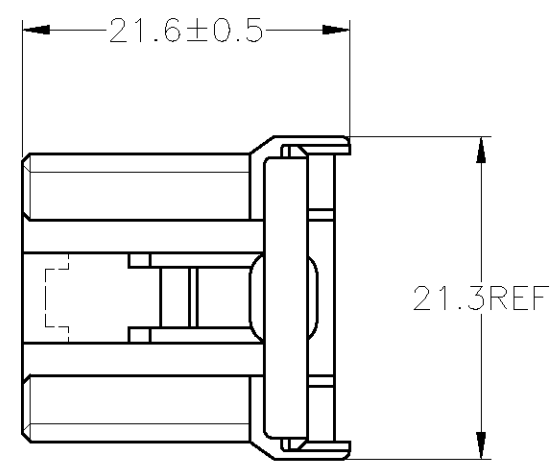

- △ MUST BE KEPT BETWEEN [-A-] AND 2
- △ TO BE MATED WITH THE CAP HOUSING SMOOTHLY
- 3. APPLIED RECEPTACLE CONTACT PART NUMBER; 173630 AND 173631
- 4. APPLIED CAP HOUSING; 175657

- △ [-A-] 面より2mmの範囲で測定
- △ 相手ハウジングと所定の機能を満足して嵌合できること
- 3. 内装するリセプタクルコンタクト型番173630 及び 173631
- 4. 嵌合相手ハウジング型番; 175657

THIS DRAWING IS A CONTROLLED DOCUMENT.

DIMENSIONS: 単位: 耗 mm	TOLERANCES UNLESS OTHERWISE SPECIFIED: 一般公差
	0 PLC ± -
	1 PLC ± -
	2 PLC ± -
	3 PLC ± -
	4 PLC ± -
	ANGLES ± -
MATERIAL 材料 PBT	FINISH 仕上 -

DWN	T.SHINOHARA	13DEC2012
CHK	K.BETSUI	13DEC2012
APVD	K.BUTSUI	13DEC2012
PRODUCT SPEC	製品規格	108-5264
APPLICATION SPEC	取付適用規格	-
WEIGHT	-	-

TE Connectivity		NAME 名称		070 SERIES MULTI-LOCK CONNECTOR 6POSITION PLUG HOUSING (DOUBLE ROW TYPE)	
		SIZE	CAGE CODE	DRAWING NO 番号	RESTRICTED TO
CUSTOMER DRAWING		A3	00779	C-175658	-
SCALE 尺度		2:1	SHEET	1 OF 1	REV A2