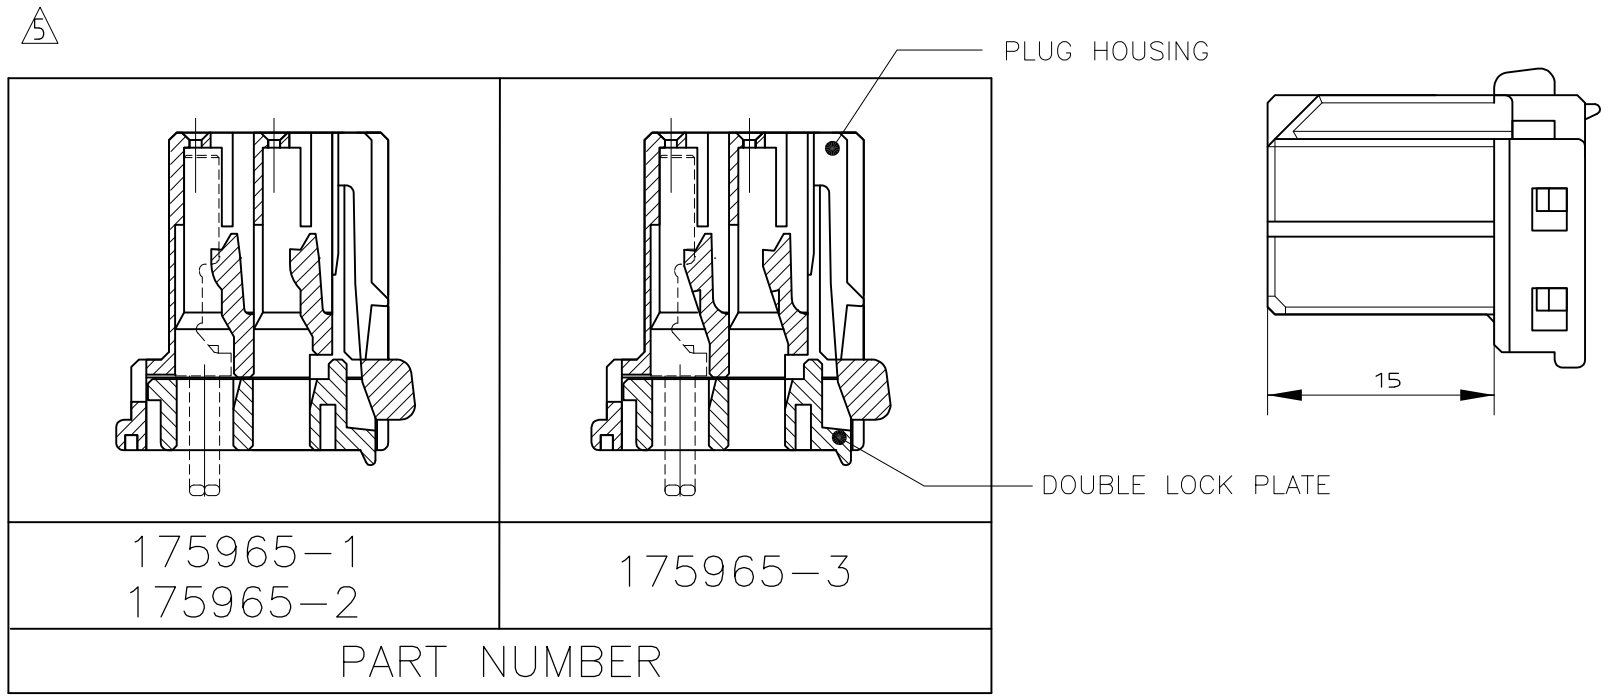

THIS DRAWING IS UNPUBLISHED. RELEASED FOR PUBLICATION  
 © COPYRIGHT - By - ALL RIGHTS RESERVED.

LOC	DIST	REVISIONS					
J	-	P	LTR	DESCRIPTION	DATE	DWN	APVD
		B3	REVISED	ECR-15-009159	18JUN15	AY	RK

- △ MUST BE KEPT BETWEEN Z AND 2mm
- 2 THE MATING CAP HSG. PART NUMBER;175974,175976
- 3 APPLIED CONTACT PART NUMBER;173681
- 4 APPLICABLE PRODUCT SPEC NO.;108-5281
- △ THIS PLUG HOUSING HAVE TWO KINDS OF LANCE TYPE.
- △ Z 面より2mmの範囲で測定。
- 2 かん合相手ハウジング型番 ; 175974, 175976
- 3 内装するリセプタクルコンタクト型番 ; 173681
- 4 適用製品規格番号 ; 108-5281
- △ 本プラグハウジングは2タイプのランス形状がある

BLACK	175965-3
BLACK	175965-2
WHITE	175965-1
COLOR	PART NUMBER

TOLERANCE UNLESS OTHERWISE SPECIFIED: 一般公差

0 < x ≤ 10	: ±0.2
10 < x ≤ 30	: ±0.25
30 < x ≤ 100	: ±0.3
ANGLE ; 角度	: ±3°

THIS DRAWING IS A CONTROLLED DOCUMENT.

DWN	K. SUZUKI	24OCT89
CHK	Y. MATSUSAKA	19DEC89
APVD	M. NOGUCHI	26DEC89
PRODUCT SPEC	108-5281	
APPLICATION SPEC	取付適用規格	
WEIGHT	3.2 g	

**STE** TE Connectivity

NAME 040 SERIES MULTI-LOCK I/O CONNECTOR MK-II  
 製品規格  
 12POSITION PLUG HOUSING ASSEMBLY