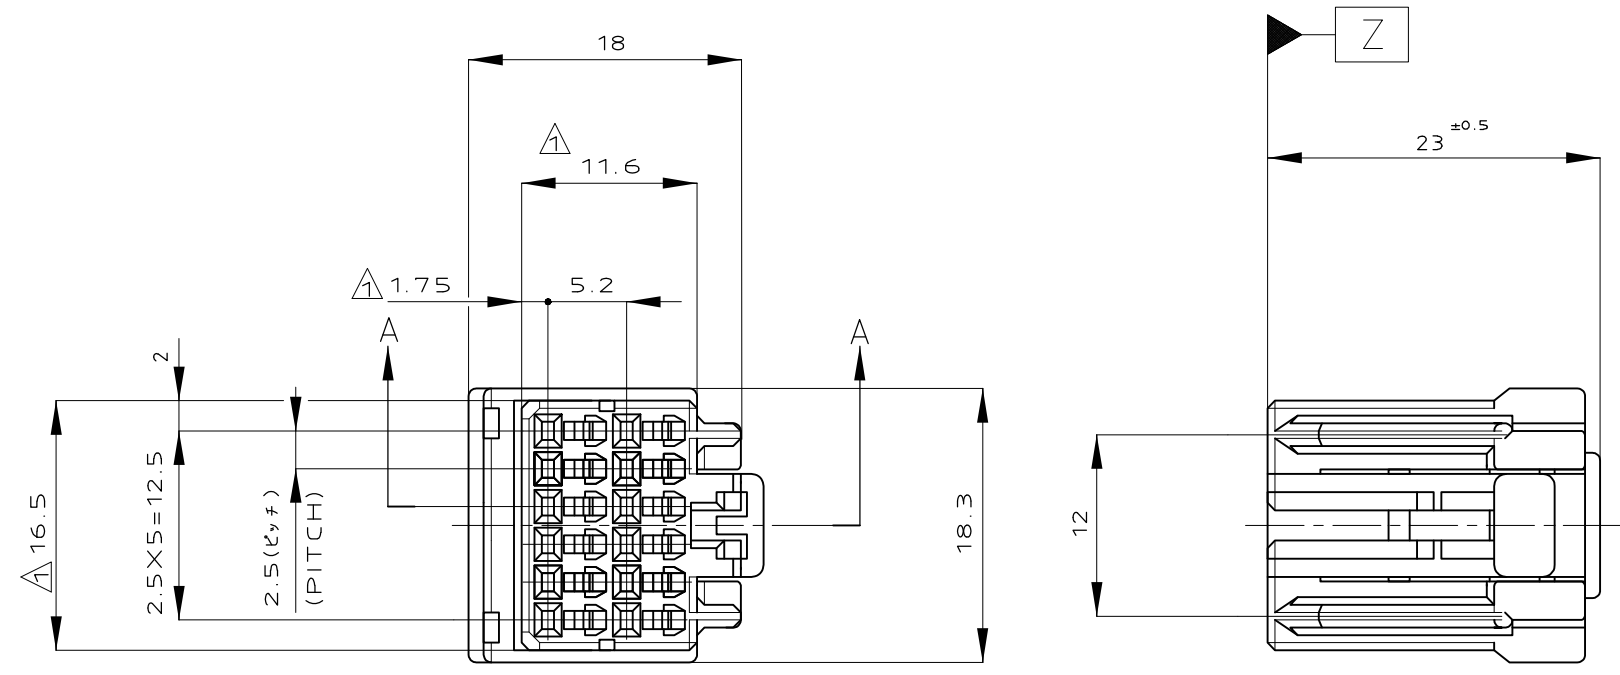

THIS DRAWING IS UNPUBLISHED. RELEASED FOR PUBLICATION  
 © COPYRIGHT - By - ALL RIGHTS RESERVED.

LOC	DIST	REVISIONS					
J	-	P	LTR	DESCRIPTION	DATE	DWN	APVD
		B3	REVISED	ECR-15-009159	18JUN15	AY	RK

- △ MUST BE KEPT BETWEEN Z AND 2mm
- 2 THE MATING CAP HSG. PART NUMBER;175974,175976
- 3 APPLIED CONTACT PART NUMBER;173681
- 4 APPLICABLE PRODUCT SPEC NO.;108-5281
- △ THIS PLUG HOUSING HAVE TWO KINDS OF LANCE TYPE.
- △ Z 面より2mmの範囲で測定。
- 2 かん合相手ハウジング型番 ; 175974, 175976
- 3 内装するリセプタクルコンタクト型番 ; 173681
- 4 適用製品規格番号 ; 108-5281
- △ 本プラグハウジングは2タイプのランス形状がある

BLACK	175965-3
BLACK	175965-2
WHITE	175965-1
COLOR	PART NUMBER

TOLERANCE UNLESS OTHERWISE SPECIFIED: 一般公差

0 < x ≤ 10	: ±0.2
10 < x ≤ 30	: ±0.25
30 < x ≤ 100	: ±0.3
ANGLE ; 角度	: ±3°

THIS DRAWING IS A CONTROLLED DOCUMENT.

DWN	K. SUZUKI	24OCT89
CHK	Y. MATSUSAKA	19DEC89
APVD	M. NOGUCHI	26DEC89
PRODUCT SPEC	108-5281	
APPLICATION SPEC	取付適用規格	
WEIGHT	3.2 g	

**STE** TE Connectivity

NAME 040 SERIES MULTI-LOCK I/O CONNECTOR MK-II  
 製品規格  
 12POSITION PLUG HOUSING ASSEMBLY