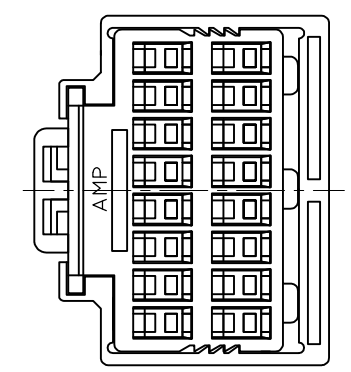

PLUG HOUSING
 DOUBLE LOCK PLATE

| | |
|----------------------|----------|
| 175966-1 175966-2 | 175966-3 |
| PART NUMBER | |

A-A

- △1 MUST BE KEPT BETWEEN -Z- AND 2mm
- 2 THE MATING CAP HSG. PART NUMBER;175615,175976
- 3 APPLIED CONTACT PART NUMBER;173681
- 4 APPLICABLE PRODUCT SPEC NO.;108-5281
- △5 THIS PLUG HOUSING HAVE TWO KINDS OF LANCE TYPE.

- △1 -Z- 面より2mmの範囲で測定。
- 2 かん合相手ハウジング型番 ;175615,175976
- 3 内装するリセプタクルコンタクト型番 ;173681
- 4 適用製品規格番号 ;108-5281
- △5 本プラグハウジングは2タイプのランス形状がある

| | |
|---------|-------------|
| BLACK | 175966-3 |
| BLACK | 175966-2 |
| NATURAL | 175966-1 |
| COLOR | PART NUMBER |

TOLERANCE UNLESS OTHERWISE SPECIFIED: 一般公差

| | |
|--------------|---------|
| 0 < x ≤ 10 | : ±0.2 |
| 10 < x ≤ 30 | : ±0.25 |
| 30 < x ≤ 100 | : ±0.3 |
| ANGLE ; 角度 | : ±3° |

| | | | | | | |
|---|--|----------------------------------|--|--------------------|------------------------------|--------------------|
| THIS DRAWING IS A CONTROLLED DOCUMENT. | | DWN K. SUZUKI 24OCT89 | STE TE Connectivity | | | |
| DIMENSIONS: 単位: 概 mm | | CHK Y. MATSUSAKA 24DEC89 | | | | |
| TOLERANCES UNLESS OTHERWISE SPECIFIED: 一般公差 | | APVD M. NOGUCHI 24DEC89 | NAME 名称 040 SERIES MULTILOCK I/O CONNECTOR MK-II 16POSITION PLUG HOUSING ASSEMBLY | | | |
| MATERIAL 材料 PBT | | PRODUCT SPEC 製品規格 108-5281 | SIZE A3 | CAGE CODE 00779 | DRAWING NO 番号 C-175966 | RESTRICTED TO - |
| FINISH 仕上 COLOR HOUSING; SEE TABLE PLATE; NATURAL | | APPLICATION SPEC 取付適用規格 | WEIGHT 4.0 g | SCALE 尺度 2:1 | SHEET 1 OF 1 | REV B2 |
| | | CUSTOMER DRAWING | | | | |