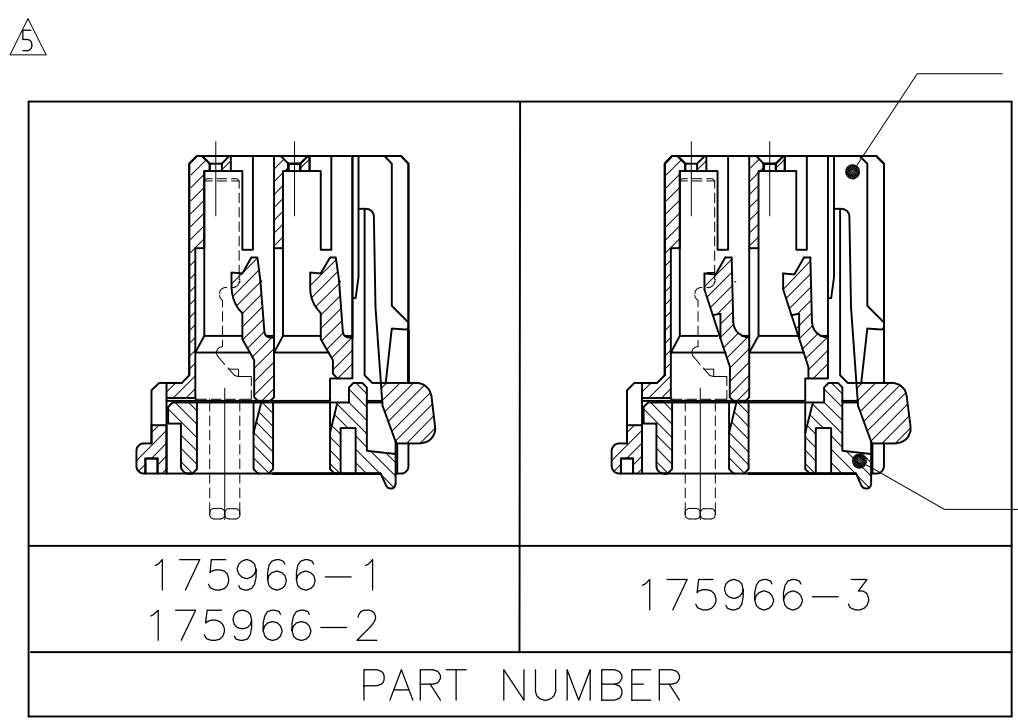

PLUG HOUSING
 DOUBLE LOCK PLATE

| | |
|----------------------|----------|
| 175966-1 175966-2 | 175966-3 |
| PART NUMBER | |

A-A

- △1 MUST BE KEPT BETWEEN -Z- AND 2mm
- 2 THE MATING CAP HSG. PART NUMBER;175615,175976
- 3 APPLIED CONTACT PART NUMBER;173681
- 4 APPLICABLE PRODUCT SPEC NO.;108-5281
- △5 THIS PLUG HOUSING HAVE TWO KINDS OF LANCE TYPE.

- △1 -Z- 面より2mmの範囲で測定。
- 2 かん合相手ハウジング型番 ;175615,175976
- 3 内装するリセプタクルコンタクト型番 ;173681
- 4 適用製品規格番号 ;108-5281
- △5 本プラグハウジングは2タイプのランス形状がある

| | |
|---------|-------------|
| BLACK | 175966-3 |
| BLACK | 175966-2 |
| NATURAL | 175966-1 |
| COLOR | PART NUMBER |

TOLERANCE UNLESS OTHERWISE SPECIFIED: 一般公差

| | |
|--------------|---------|
| 0 < x ≤ 10 | : ±0.2 |
| 10 < x ≤ 30 | : ±0.25 |
| 30 < x ≤ 100 | : ±0.3 |
| ANGLE ; 角度 | : ±3° |

| | | | | | | |
|---|--|----------------------------------|--|--------------------|------------------------------|--------------------|
| THIS DRAWING IS A CONTROLLED DOCUMENT. | | DWN K. SUZUKI 24OCT89 | STE TE Connectivity | | | |
| DIMENSIONS: 単位: 概 mm | | CHK Y. MATSUSAKA 24DEC89 | | | | |
| TOLERANCES UNLESS OTHERWISE SPECIFIED: 一般公差 | | APVD M. NOGUCHI 24DEC89 | NAME 名称 040 SERIES MULTILOCK I/O CONNECTOR MK-II 16POSITION PLUG HOUSING ASSEMBLY | | | |
| MATERIAL 材料 PBT | | PRODUCT SPEC 製品規格 108-5281 | SIZE A3 | CAGE CODE 00779 | DRAWING NO 番号 C-175966 | RESTRICTED TO - |
| FINISH 仕上 COLOR HOUSING; SEE TABLE PLATE; NATURAL | | APPLICATION SPEC 取付適用規格 | WEIGHT 4.0 g | SCALE 尺度 2:1 | SHEET 1 OF 1 | REV B2 |
| | | CUSTOMER DRAWING | | | | |