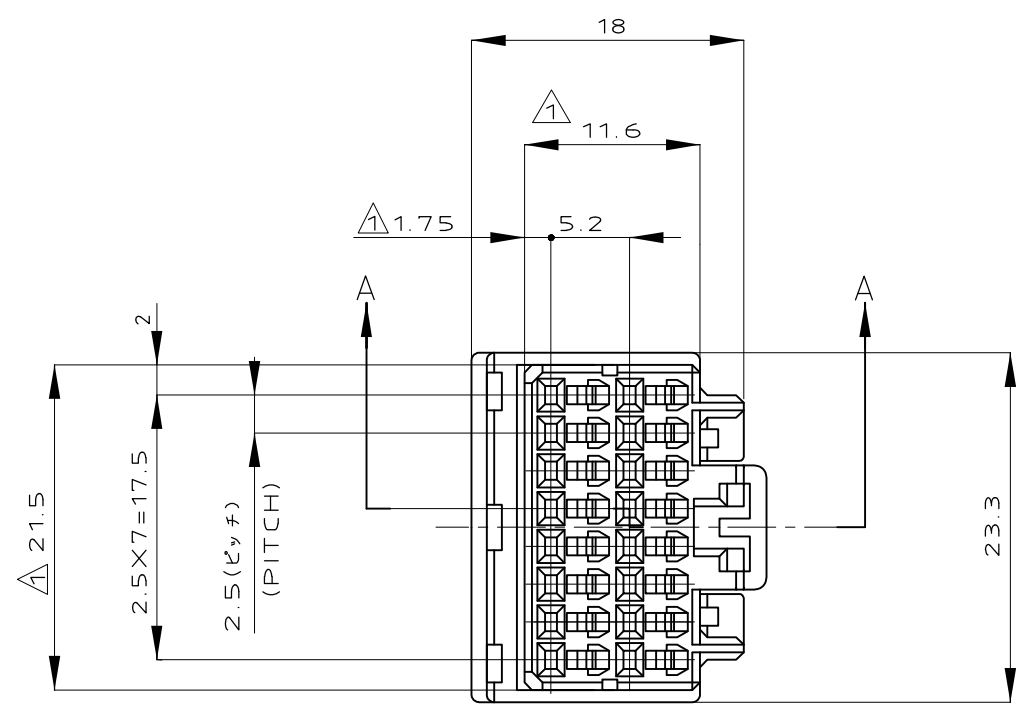

PLUG HOUSING
 DOUBLE LOCK PLATE

| | |
|----------------------|----------|
| 175966-1 175966-2 | 175966-3 |
| PART NUMBER | |

A-A

- △1 MUST BE KEPT BETWEEN -Z- AND 2mm
- 2 THE MATING CAP HSG. PART NUMBER;175615,175976
- 3 APPLIED CONTACT PART NUMBER;173681
- 4 APPLICABLE PRODUCT SPEC NO.;108-5281
- △5 THIS PLUG HOUSING HAVE TWO KINDS OF LANCE TYPE.

- △1 -Z- 面より2mmの範囲で測定。
- 2 かん合相手ハウジング型番 ;175615,175976
- 3 内装するリセプタクルコンタクト型番 ;173681
- 4 適用製品規格番号 ;108-5281
- △5 本プラグハウジングは2タイプのランス形状がある

| | |
|---------|-------------|
| BLACK | 175966-3 |
| BLACK | 175966-2 |
| NATURAL | 175966-1 |
| COLOR | PART NUMBER |

TOLERANCE UNLESS OTHERWISE SPECIFIED: 一般公差

| | |
|--------------|---------|
| 0 < x ≤ 10 | : ±0.2 |
| 10 < x ≤ 30 | : ±0.25 |
| 30 < x ≤ 100 | : ±0.3 |
| ANGLE ; 角度 | : ±3° |

| | | | | | | |
|---|--|----------------------------------|--|--------------------|------------------------------|--------------------|
| THIS DRAWING IS A CONTROLLED DOCUMENT. | | DWN K. SUZUKI 24OCT89 | STE TE Connectivity | | | |
| DIMENSIONS: 単位: 概 mm | | CHK Y. MATSUSAKA 24DEC89 | | | | |
| TOLERANCES UNLESS OTHERWISE SPECIFIED: 一般公差 | | APVD M. NOGUCHI 24DEC89 | NAME 名称 040 SERIES MULTILOCK I/O CONNECTOR MK-II 16POSITION PLUG HOUSING ASSEMBLY | | | |
| MATERIAL 材料 PBT | | PRODUCT SPEC 製品規格 108-5281 | SIZE A3 | CAGE CODE 00779 | DRAWING NO 番号 C-175966 | RESTRICTED TO - |
| FINISH 仕上 COLOR HOUSING; SEE TABLE PLATE; NATURAL | | APPLICATION SPEC 取付適用規格 | WEIGHT 4.0 g | SCALE 尺度 2:1 | SHEET 1 OF 1 | REV B2 |
| | | CUSTOMER DRAWING | | | | |