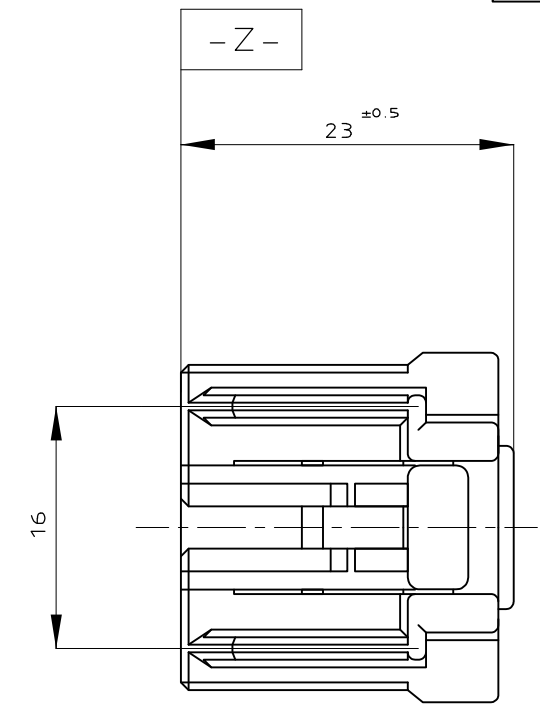

PLUG HOUSING
 DOUBLE LOCK PLATE

| | |
|----------------------|----------|
| 175966-1 175966-2 | 175966-3 |
| PART NUMBER | |

A-A

- △1 MUST BE KEPT BETWEEN -Z- AND 2mm
- 2 THE MATING CAP HSG. PART NUMBER;175615,175976
- 3 APPLIED CONTACT PART NUMBER;173681
- 4 APPLICABLE PRODUCT SPEC NO.;108-5281
- △5 THIS PLUG HOUSING HAVE TWO KINDS OF LANCE TYPE.

- △1 -Z- 面より2mmの範囲で測定。
- 2 かん合相手ハウジング型番 ;175615,175976
- 3 内装するリセプタクルコンタクト型番 ;173681
- 4 適用製品規格番号 ;108-5281
- △5 本プラグハウジングは2タイプのランス形状がある

| | |
|---------|-------------|
| BLACK | 175966-3 |
| BLACK | 175966-2 |
| NATURAL | 175966-1 |
| COLOR | PART NUMBER |

TOLERANCE UNLESS OTHERWISE SPECIFIED: 一般公差

| | |
|--------------|---------|
| 0 < x ≤ 10 | : ±0.2 |
| 10 < x ≤ 30 | : ±0.25 |
| 30 < x ≤ 100 | : ±0.3 |
| ANGLE ; 角度 | : ±3° |

| | | | | | | |
|---|--|----------------------------------|--|--------------------|------------------------------|--------------------|
| THIS DRAWING IS A CONTROLLED DOCUMENT. | | DWN K. SUZUKI 24OCT89 | STE TE Connectivity | | | |
| DIMENSIONS: 単位: 概 mm | | CHK Y. MATSUSAKA 24DEC89 | | | | |
| TOLERANCES UNLESS OTHERWISE SPECIFIED: 一般公差 | | APVD M. NOGUCHI 24DEC89 | NAME 名称 040 SERIES MULTILOCK I/O CONNECTOR MK-II 16POSITION PLUG HOUSING ASSEMBLY | | | |
| MATERIAL 材料 PBT | | PRODUCT SPEC 製品規格 108-5281 | SIZE A3 | CAGE CODE 00779 | DRAWING NO 番号 C-175966 | RESTRICTED TO - |
| FINISH 仕上 COLOR HOUSING; SEE TABLE PLATE; NATURAL | | APPLICATION SPEC 取付適用規格 | WEIGHT 4.0 g | SCALE 尺度 2:1 | SHEET 1 OF 1 | REV B2 |
| | | CUSTOMER DRAWING | | | | |