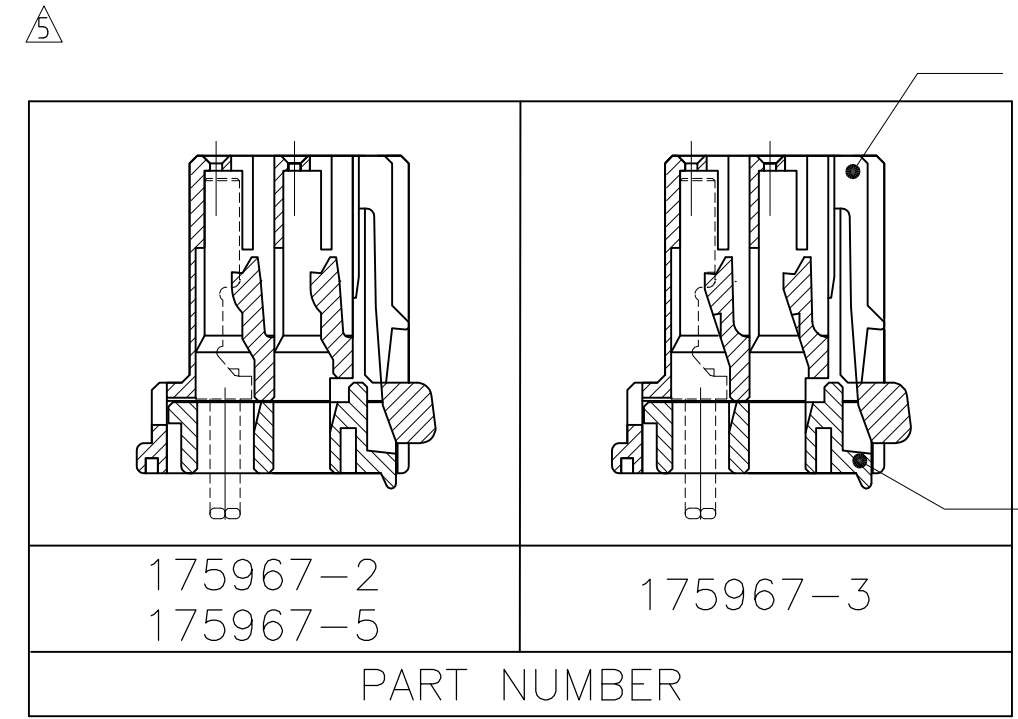

PLUG HOUSING

DOUBLE LOCK PLATE

175967-2
175967-5

175967-3

PART NUMBER

A - A

- ① MUST BE KEPT BETWEEN [-Z-] AND 2mm
- ② THE MATING CAP HSG. PART NUMBER; 175975,174912,175977
- ③ APPLIED CONTACT P/N; 173681
- ④ APPLICABLE PRODUCT SPEC NO.; 108-5281
- ⑤ THIS PLUG HOUSING HAVE TWO KINDS OF LANCE TYPE

- ① [-Z-] 面より2mmの範囲で測定。
- ② 嵌合相手ハウジング型番：175975,174912,175977
- ③ 内装するリセプタクルコンタクト型番：173681
- ④ 適用製品規格番号：108-5281
- ⑤ 本プラグハウジングは2タイプのランス形状がある

BLUE	175967-5
BLACK	175967-3
BLACK	175967-2
COLOR	PART NUMBER

TOLERANCE UNLESS OTHERWISE SPECIFIED: 一般公差

0 < x ≤ 10	: ±0.2
10 < x ≤ 30	: ±0.25
30 < x ≤ 100	: ±0.3
ANGLE ; 角度	: ±3°

THIS DRAWING IS A CONTROLLED DOCUMENT.

DWN	K. SUZUKI	24OCT89	 TE Connectivity	NAME 040 SERIES MULTILOCK I/O CONNECTOR MK-II 20POSITION PLUG HOUSING ASSEMBLY								
CHK	Y. MATSUSAKA	19DEC89										
APVD	M. NOGUCHI	26DEC89										
PRODUCT SPEC	製品規格	108-5281										
APPLICATION SPEC	取付適用規格		SIZE	CAGE CODE	DRAWING NO	RESTRICTED TO						
MATERIAL	PBT	FINISH	仕上	COLOR	HOUSING; SEE TABLE PLATE; NATURAL	WEIGHT	4.9 g	A300779	C-175967			
CUSTOMER DRAWING							SCALE	2:1	SHEET	1 OF 1	REV	B1