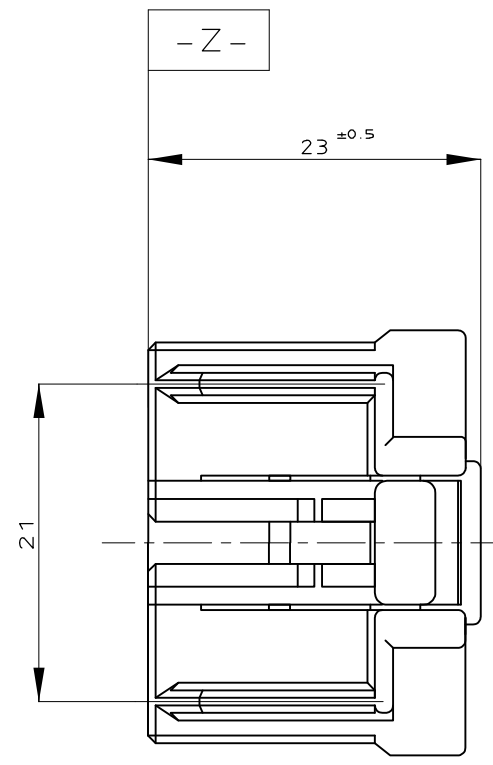

PLUG HOUSING

DOUBLE LOCK PLATE

175967-2
175967-5

175967-3

PART NUMBER

A - A

- ① MUST BE KEPT BETWEEN [-Z-] AND 2mm
- ② THE MATING CAP HSG. PART NUMBER; 175975,174912,175977
- ③ APPLIED CONTACT P/N; 173681
- ④ APPLICABLE PRODUCT SPEC NO.; 108-5281
- ⑤ THIS PLUG HOUSING HAVE TWO KINDS OF LANCE TYPE

- ① [-Z-] 面より2mmの範囲で測定。
- ② 嵌合相手ハウジング型番：175975,174912,175977
- ③ 内装するリセプタクルコンタクト型番：173681
- ④ 適用製品規格番号：108-5281
- ⑤ 本プラグハウジングは2タイプのランス形状がある

BLUE	175967-5
BLACK	175967-3
BLACK	175967-2
COLOR	PART NUMBER

TOLERANCE UNLESS OTHERWISE SPECIFIED: 一般公差

0 < x ≤ 10	: ±0.2
10 < x ≤ 30	: ±0.25
30 < x ≤ 100	: ±0.3
ANGLE ; 角度	: ±3°

THIS DRAWING IS A CONTROLLED DOCUMENT.

DWN	K. SUZUKI	24OCT89	 TE Connectivity	NAME 040 SERIES MULTILOCK I/O CONNECTOR MK-II 20POSITION PLUG HOUSING ASSEMBLY								
CHK	Y. MATSUSAKA	19DEC89										
APVD	M. NOGUCHI	26DEC89										
PRODUCT SPEC	製品規格	108-5281										
APPLICATION SPEC	取付適用規格		SIZE	CAGE CODE	DRAWING NO	RESTRICTED TO						
MATERIAL	PBT	FINISH	仕上	COLOR	HOUSING; SEE TABLE PLATE; NATURAL	WEIGHT	4.9 g	A300779	C-175967			
CUSTOMER DRAWING							SCALE	2:1	SHEET	1 OF 1	REV	B1