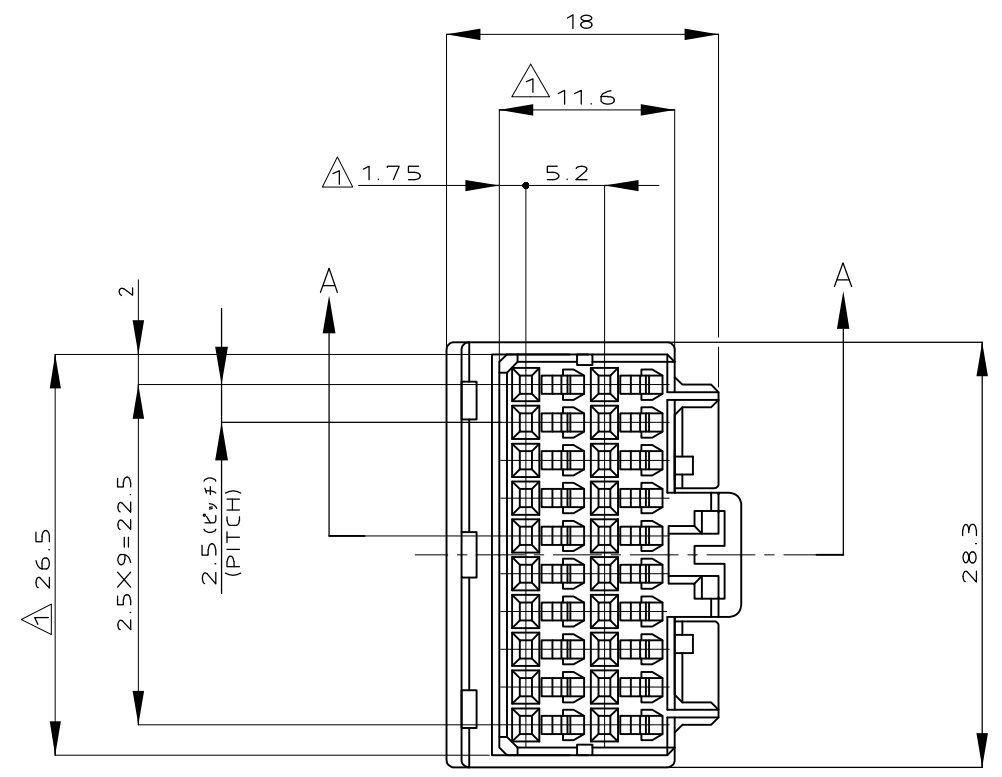

PLUG HOUSING

DOUBLE LOCK PLATE

175967-2
175967-5

175967-3

PART NUMBER

A - A

- ① MUST BE KEPT BETWEEN [-Z-] AND 2mm
- ② THE MATING CAP HSG. PART NUMBER; 175975,174912,175977
- ③ APPLIED CONTACT P/N; 173681
- ④ APPLICABLE PRODUCT SPEC NO.; 108-5281
- ⑤ THIS PLUG HOUSING HAVE TWO KINDS OF LANCE TYPE

- ① [-Z-] 面より2mmの範囲で測定。
- ② 嵌合相手ハウジング型番：175975,174912,175977
- ③ 内装するリセプタクルコンタクト型番：173681
- ④ 適用製品規格番号：108-5281
- ⑤ 本プラグハウジングは2タイプのランス形状がある

BLUE	175967-5
BLACK	175967-3
BLACK	175967-2
COLOR	PART NUMBER

TOLERANCE UNLESS OTHERWISE SPECIFIED: 一般公差

0 < x ≤ 10	: ±0.2
10 < x ≤ 30	: ±0.25
30 < x ≤ 100	: ±0.3
ANGLE ; 角度	: ±3°

THIS DRAWING IS A CONTROLLED DOCUMENT.

DWN	K. SUZUKI	24OCT89	 TE Connectivity	NAME 040 SERIES MULTILOCK I/O CONNECTOR MK-II 20POSITION PLUG HOUSING ASSEMBLY								
CHK	Y. MATSUSAKA	19DEC89										
APVD	M. NOGUCHI	26DEC89										
PRODUCT SPEC	製品規格	108-5281										
APPLICATION SPEC	取付適用規格		SIZE	CAGE CODE	DRAWING NO	RESTRICTED TO						
MATERIAL	PBT	FINISH	仕上	COLOR	HOUSING; SEE TABLE PLATE; NATURAL	WEIGHT	4.9 g	A300779	C-175967			
CUSTOMER DRAWING							SCALE	2:1	SHEET	1 OF 1	REV	B1