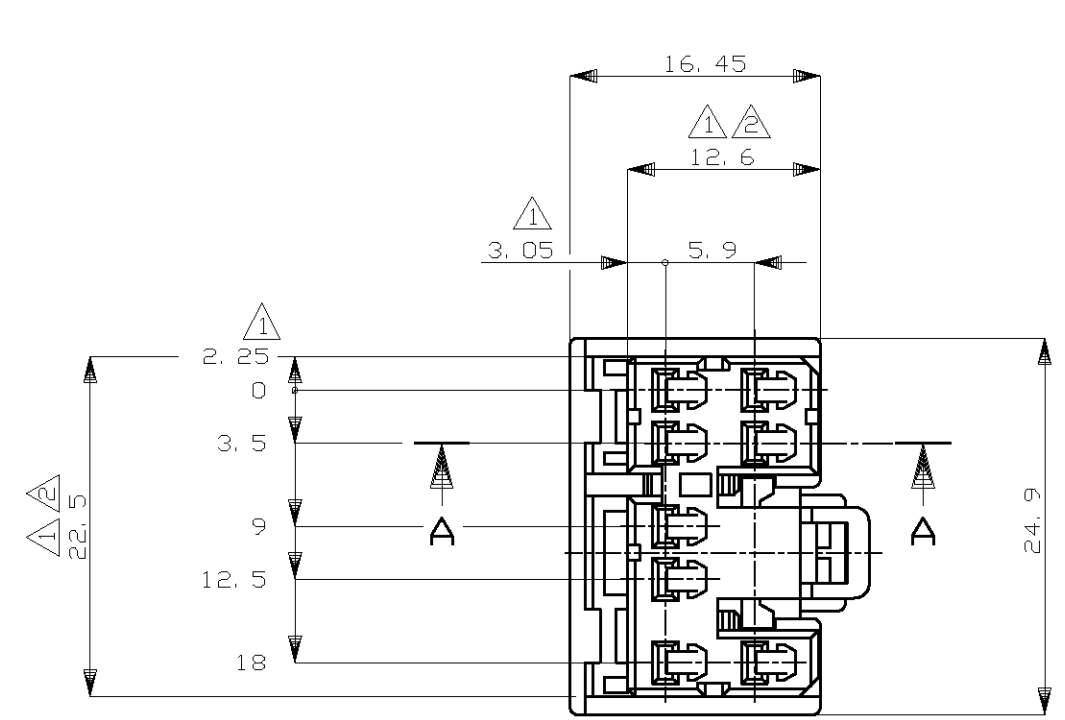

- ① TO BE MEASURED BETWEEN [Z] AND 2
 - ② TO BE MATE WITH CAP HOUSING SMOOTHLY
 - 3. APPLIED CONTACT PART NUMBER: 173630 AND 173631
 - 4. PRODUCT SPECIFICATION NUMBER: 108-5312
-
- ① [Z] 面より2mmの範囲で測定
 - ② 相手ハウジングと所定の機能を満足して嵌合できること
 - 3. 内装するリセパタクルコンタクト型番: 173630, 173631
 - 4. 製品規格番号: 108-5312

GRAY	176113-6
BLUE	176113-5
GREEN	176113-4
COLOR	PART NUMBER

一般公差
 (GENERAL TOLERANCE)
 10以下: ±0.2
 10を越え 30以下: ±0.25
 30を越え 100以下: ±0.3
 角度: ±3°

THIS DRAWING IS A CONTROLLED DOCUMENT.		DWN	Y.KAKITANI	12/3/90	STE TE Connectivity		
DIMENSIONS: mm		CHK	Y.MATSUSAKA	12/3/90			
TOLERANCES UNLESS OTHERWISE SPECIFIED:		APVD	M.NOGUCHI	12/3/90	NAME		
0 PLC ± -		PRODUCT SPEC		070 SERIES MULTI LOCK I/O CONNECTOR MK-II			
1 PLC ± -		APPLICATION SPEC		8POSITION PLUG HOUSING ASSEMBLY			
2 PLC ± -		WEIGHT		4.6 g		SIZE	A3
3 PLC ± -		CUSTOMER DRAWING		CAGE CODE		00779	
4 PLC ± -		SCALE		2:1		DRAWING NO	
ANGLES ± -		SHEET		1 OF 1		REV	
FINISH -		RESTRICTED TO		-			
MATERIAL PBT		DRAWING NO		C-176113			