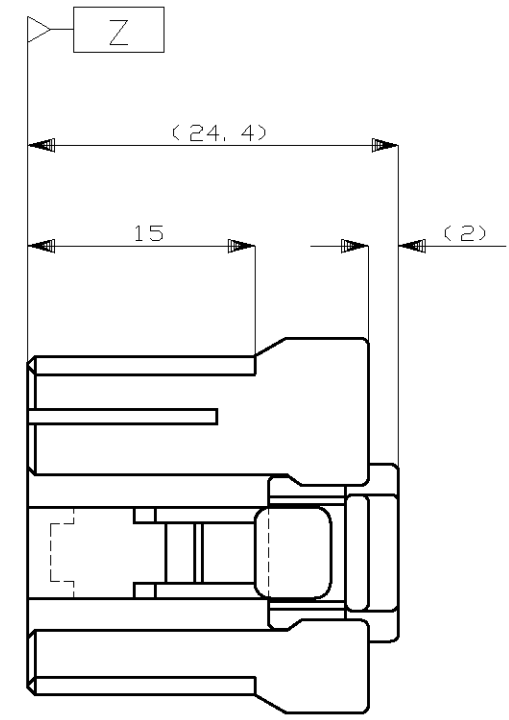

- ① TO BE MEASURED BETWEEN [Z] AND 2
 - ② TO BE MATE WITH CAP HOUSING SMOOTHLY
 - 3. APPLIED CONTACT PART NUMBER: 173630 AND 173631
 - 4. PRODUCT SPECIFICATION NUMBER: 108-5312
-
- ① [Z] 面より2mmの範囲で測定
 - ② 相手ハウジングと所定の機能を満足して嵌合できること
 - 3. 内装するリセパタクルコンタクト型番: 173630, 173631
 - 4. 製品規格番号: 108-5312

GRAY	176113-6
BLUE	176113-5
GREEN	176113-4
COLOR	PART NUMBER

一般公差
 (GENERAL TOLERANCE)
 10以下: ±0.2
 10を越え 30以下: ±0.25
 30を越え 100以下: ±0.3
 角度: ±3°

THIS DRAWING IS A CONTROLLED DOCUMENT.		DWN	Y.KAKITANI	12/3/90	STE TE Connectivity		
DIMENSIONS: mm		CHK	Y.MATSUSAKA	12/3/90			
TOLERANCES UNLESS OTHERWISE SPECIFIED:		APVD	M.NOGUCHI	12/3/90	NAME		
0 PLC ± -		PRODUCT SPEC		070 SERIES MULTI LOCK I/O CONNECTOR MK-II			
1 PLC ± -		APPLICATION SPEC		8POSITION PLUG HOUSING ASSEMBLY			
2 PLC ± -		WEIGHT		4.6 g		SIZE	A3
3 PLC ± -		CUSTOMER DRAWING		CAGE CODE		00779	
4 PLC ± -		SCALE		2:1		DRAWING NO	
ANGLES ± -		SHEET		1 OF 1		REV	
FINISH -		RESTRICTED TO		-			
MATERIAL PBT		DRAWING NO		C-176113			