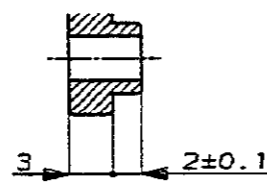

断面 B-B
SECTION

注:

- 1 Δ $\square$ -Z- 面から 2mmの範囲で測定。
- 2 相手側ハウジング型番: 174044
- 3 適用端子型番: 173682

NOTE:

- 1 Δ TO BE MEASURED WITHIN 2mm FROM $\square$ -Z-
- 2 THE MATING PLUG HOUSING PART NUMBER: 174044
- 3 APPLICABLE CONTACT PART NUMBER: 173682

DIMENSIONS IN MILLIMETERS. DO NOT SCALE PRINT

PRINT DIST

AMP-J
REV. 10/83

Copyright © 1989 AMP (Japan) LTD. ALL RIGHTS RESERVED.				AMP AMP (JAPAN), LTD. Tokyo, Japan	
適用電線 (WIRE RANGE) — # mm² (AWG —)		絶縁径 (INSULATION DIA.) — # mmφ		名称 (NAME) 8 POS. CAP HOUSING, .040 SERIES MULTI-LOCK CONNECTOR	
材料 (MATERIAL) PBT		色 (COLOR) 黒 (BLACK)		B種キャップハウジング、.040シリーズマルチロックコネクタ	
A	変更 J-12231	DR	2/14/89	一般公差 (GENERAL TOLERANCES) 0<math><math>0</math></math> 10 : ±0.2 10<math><math>30</math></math> : ±0.25 30<math><math>100</math></math> : ±0.3 角度 (ANGLES) : ±3°	SIZE LOC 番号 (NUMBER) A2 J C-176121
O	作成 J-12231	K.S Y.M	2/14/89	尺度 (SCALE) 2-1	REV. A SHEET 1 OF 1
LTR	REVISION RECORD	DR	CHK DATE		

CUSTOMER DRAWING 参考図面