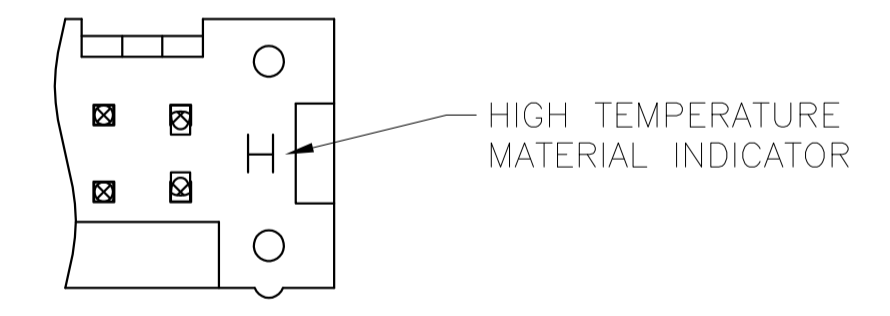

- △ HOUSING: PCT, UL94V-0, COLOR BLACK.
- △ POSTS: PHOSPHOR BRONZE.
- △ POSTS: 0.00038[.000015] MIN GOLD ON MATING AREA, 0.00254[.000100] MIN TIN ON SOLDER END, ALL OVER 0.00127[.000050] MIN NICKEL ON ENTIRE POST.
- △ DATUMS S & T TO BE ESTABLISHED BY CUSTOMER.
- △ NO KEYING SLOT ON THIS END FOR 6, 8, 10 & 14 POSITION ASSEMBLIES.
- △ NO KEYING SLOT ON THIS END FOR 6, 8 & 10 POSITION ASSEMBLIES.

		78.74 [3.100]	31	86.36 [3.400]	88.90 [3.500]	64	1-1761681-7
OBSOLETE		73.66 [2.900]	29	81.28 [3.200]	83.82 [3.300]	60	1-1761681-6
		60.96 [2.400]	24	68.58 [2.700]	71.12 [2.800]	50	1-1761681-5
		48.26 [1.900]	19	55.88 [2.200]	58.42 [2.300]	40	1-1761681-3
		40.64 [1.600]	16	48.26 [1.900]	50.80 [2.000]	34	1-1761681-1
		30.48 [1.200]	12	38.10 [1.500]	40.64 [1.600]	26	1761681-9
OBSOLETE		27.94 [1.100]	11	35.56 [1.400]	38.10 [1.500]	24	1761681-8
		22.86 [.900]	9	30.48 [1.200]	33.02 [1.300]	20	1761681-7
		17.78 [.700]	7	25.40 [1.000]	27.94 [1.100]	16	1761681-6
		15.24 [.600]	6	22.86 [.900]	25.40 [1.000]	14	1761681-5
		10.16 [.400]	4	17.78 [.700]	20.32 [.800]	10	1761681-3
OBSOLETE		7.62 [.300]	3	15.24 [.600]	17.78 [.700]	8	1761681-2
		5.08 [.200]	2	12.70 [.500]	15.24 [.600]	6	1761681-1
		D	C	B	A	NO OF POS	PART NUMBER