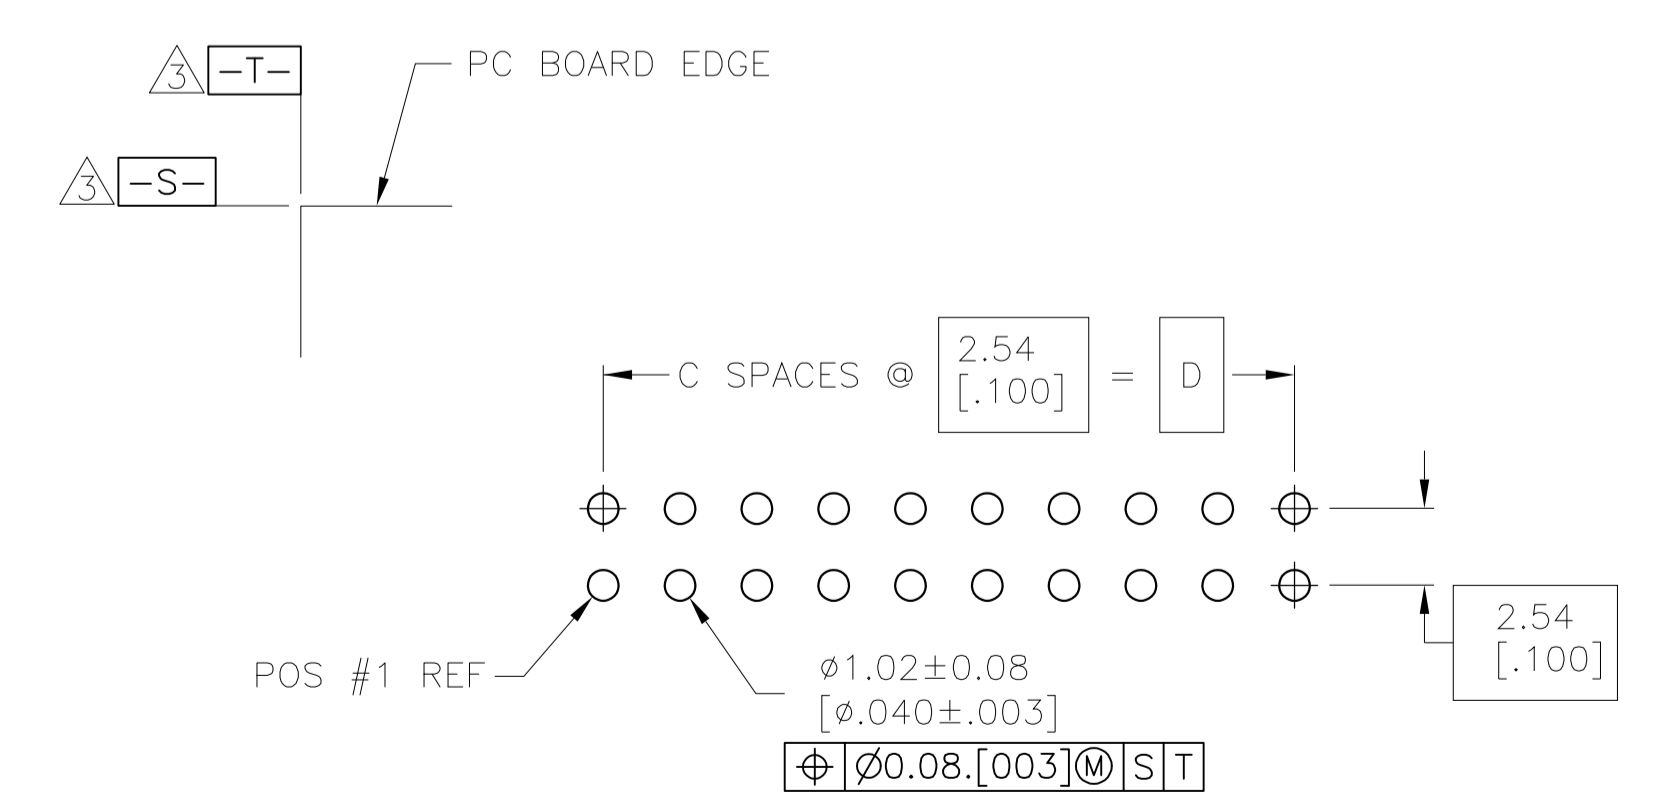

- △ HOUSING: PCT, UL94V-0, COLOR BLACK.
- △ POSTS: PHOSPHOR BRONZE.
- △ POSTS: 0.00038[.000015] MIN GOLD ON MATING AREA, 0.00254[.000100] MIN TIN ON SOLDER END, ALL OVER 0.00127[.000050] MIN NICKEL ON ENTIRE POST.
- △ DATUMS S & T TO BE ESTABLISHED BY CUSTOMER.
- △ NO KEYING SLOT ON THIS END FOR 6, 8, 10 & 14 POSITION ASSEMBLIES.
- △ NO KEYING SLOT ON THIS END FOR 6, 8 & 10 POSITION ASSEMBLIES.

		78.74 [3.100]	31	86.36 [3.400]	88.90 [3.500]	64	1-1761681-7
OBSOLETE		73.66 [2.900]	29	81.28 [3.200]	83.82 [3.300]	60	1-1761681-6
		60.96 [2.400]	24	68.58 [2.700]	71.12 [2.800]	50	1-1761681-5
		48.26 [1.900]	19	55.88 [2.200]	58.42 [2.300]	40	1-1761681-3
		40.64 [1.600]	16	48.26 [1.900]	50.80 [2.000]	34	1-1761681-1
		30.48 [1.200]	12	38.10 [1.500]	40.64 [1.600]	26	1761681-9
OBSOLETE		27.94 [1.100]	11	35.56 [1.400]	38.10 [1.500]	24	1761681-8
		22.86 [.900]	9	30.48 [1.200]	33.02 [1.300]	20	1761681-7
		17.78 [.700]	7	25.40 [1.000]	27.94 [1.100]	16	1761681-6
		15.24 [.600]	6	22.86 [.900]	25.40 [1.000]	14	1761681-5
		10.16 [.400]	4	17.78 [.700]	20.32 [.800]	10	1761681-3
OBSOLETE		7.62 [.300]	3	15.24 [.600]	17.78 [.700]	8	1761681-2
		5.08 [.200]	2	12.70 [.500]	15.24 [.600]	6	1761681-1
		D	C	B	A	NO OF POS	PART NUMBER

THIS DRAWING IS A CONTROLLED DOCUMENT.

APPROVED: J. GERACE, S. BOLASH, M. WALMSLEY

TE Connectivity

HEADER ASSEMBLY, VERTICAL, LOW PROFILE, IDC

SIZE: A1, CAGE CODE: 00779, DRAWING NO: 1761681

SCALE: 4:1, SHEET: 1 OF 1, REV: A1