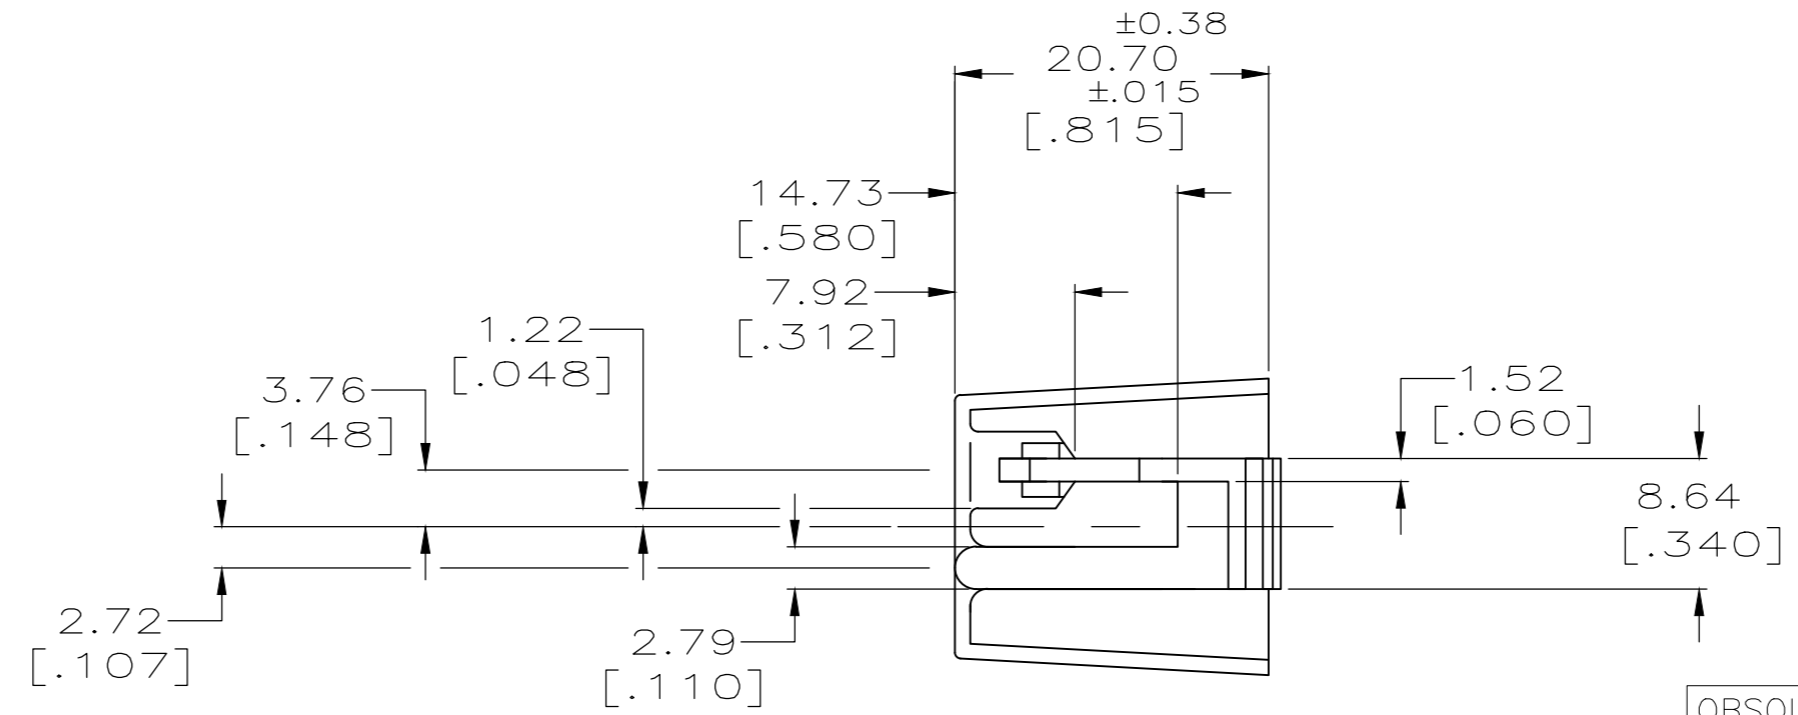

THIS DRAWING IS UNPUBLISHED. RELEASED FOR PUBLICATION
 © COPYRIGHT - By - ALL RIGHTS RESERVED.

REVISIONS				
P	LTR	DESCRIPTION	DATE	APVD
T		REVISED PER ECR-19-015928	09JAN2020	PC DS

- 1 CIRCUIT IDENTIFICATION.
- 2 ACCEPTS TERMINAL #770642-()
- 3 #770197-1 MATES WITH CAP HOUSING 521062-(). CONSULT TE ENGINEERING FOR 770197-2.
- 4 GLOW WIRE COMPLIANT PER IEC 60335-1 750C NO FLAME
- 5 FOR 770197-2 MAX DIMENSION IS 51.43[2.025]
- 6 FOR 770197-2 MAX DIMENSION IS 51.92[2.044].

7 SUPERSEDED BY 1-770197-2.

FINISH	MATERIAL	PART NUMBER
NATURAL	PA66 V0	1-770197-2
NATURAL	PA6 V-2	770197-2
BLACK	PA66 V-2	770197-1

THIS DRAWING IS A CONTROLLED DOCUMENT.		DWN M.S. FEHER 10NOV2000	TE TE Connectivity Ltd.	
DIMENSIONS: mm [INCHES]		CHK J.R. RUTH 10NOV2000		
TOLERANCES UNLESS OTHERWISE SPECIFIED:		APVD DON DECKER 10NOV2000	NAME	
0 PLC ± -	1 PLC ± -	PRODUCT SPEC 108-1271	TIMER CONNECTOR HOUSING, 24 POS, RIGHT HAND, GEN III	
2 PLC ± 0.25 [.010]	3 PLC ± -	APPLICATION SPEC 114-49003	SIZE A2	CAGE CODE 00779
4 PLC ± -	ANGLES ± -	WEIGHT -	DRAWING NO C=770197	RESTRICTED TO -
MATERIAL SEE TABLE	FINISH SEE TABLE	CUSTOMER DRAWING	SCALE 2:1	SHEET 1 OF 1