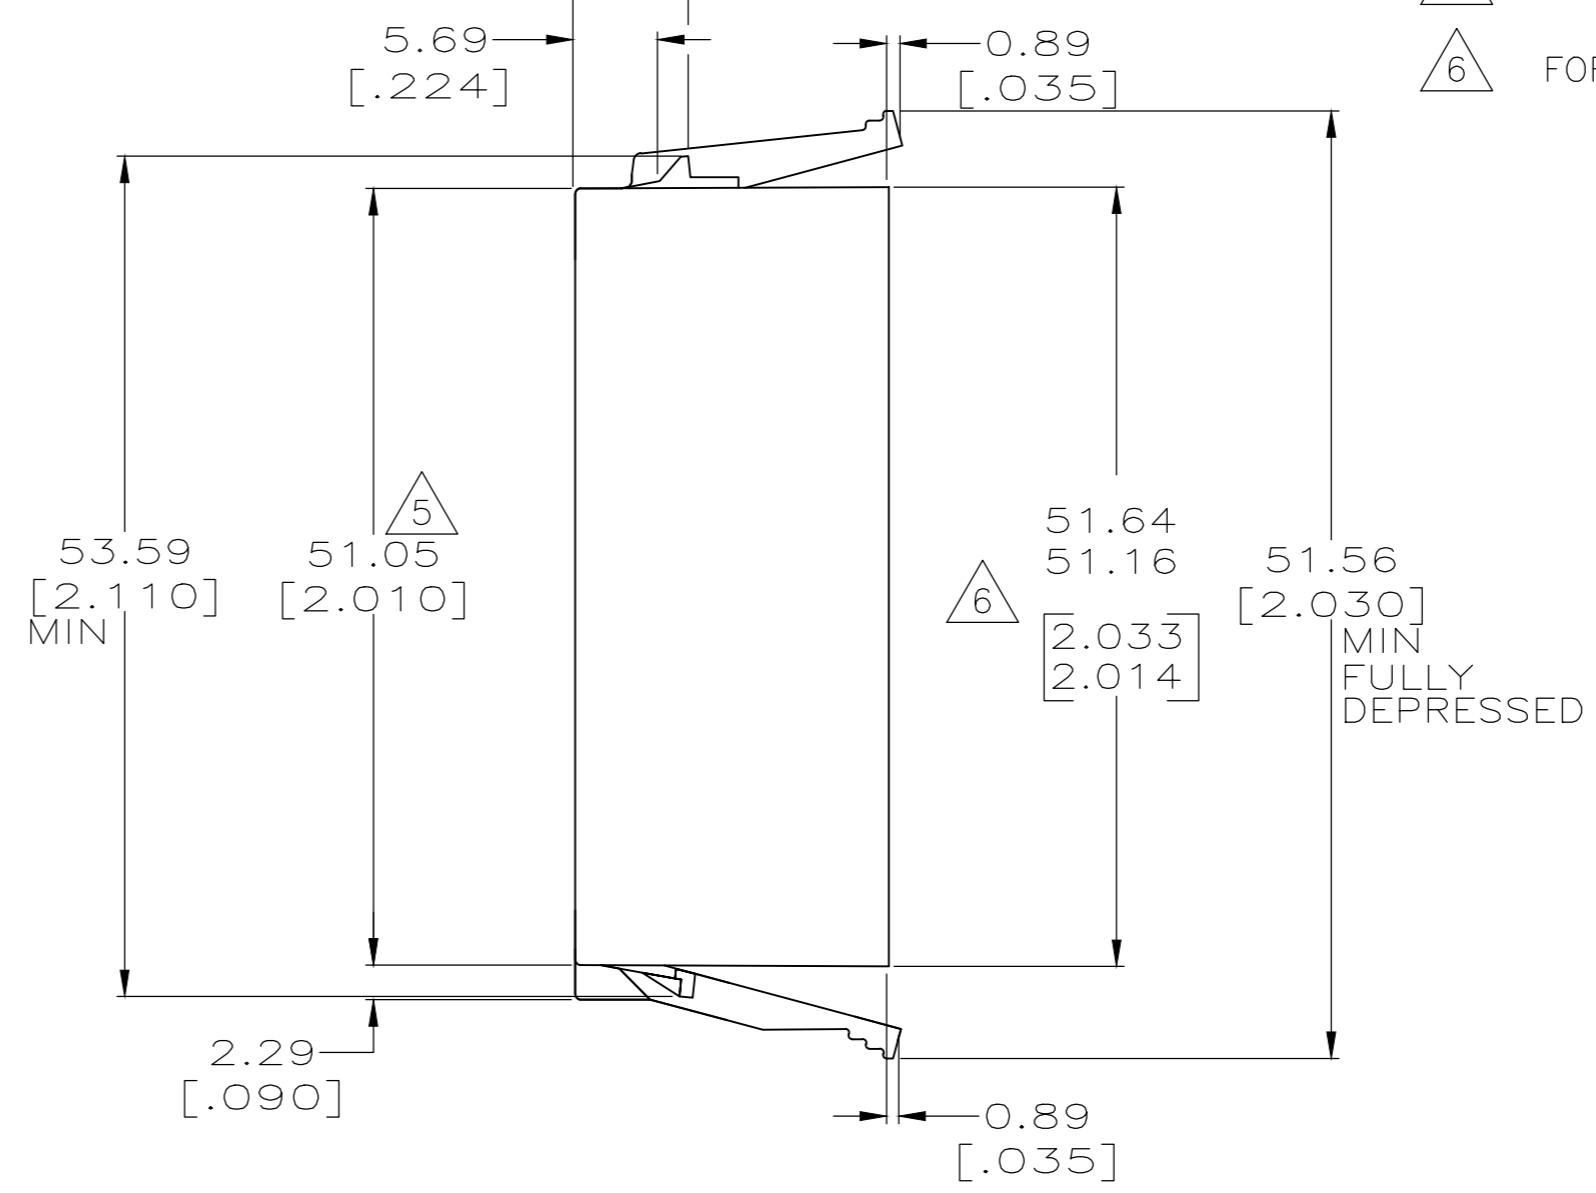

THIS DRAWING IS UNPUBLISHED. RELEASED FOR PUBLICATION
 © COPYRIGHT - By - ALL RIGHTS RESERVED.

REVISIONS				
P	LTR	DESCRIPTION	DATE	APVD
T		REVISED PER ECR-19-015928	09JAN2020	PC DS

- 1 CIRCUIT IDENTIFICATION.
- 2 ACCEPTS TERMINAL #770642-()
- 3 #770197-1 MATES WITH CAP HOUSING 521062-(). CONSULT TE ENGINEERING FOR 770197-2.
- 4 GLOW WIRE COMPLIANT PER IEC 60335-1 750C NO FLAME
- 5 FOR 770197-2 MAX DIMENSION IS 51.43[2.025]
- 6 FOR 770197-2 MAX DIMENSION IS 51.92[2.044].

7 SUPERSEDED BY 1-770197-2.

FINISH	MATERIAL	PART NUMBER
NATURAL	PA66 V0	1-770197-2
NATURAL	PA6 V-2	770197-2
BLACK	PA66 V-2	770197-1

THIS DRAWING IS A CONTROLLED DOCUMENT.		DWN M.S. FEHER 10NOV2000	TE TE Connectivity Ltd.	
DIMENSIONS: mm [INCHES]		CHK J.R. RUTH 10NOV2000		
TOLERANCES UNLESS OTHERWISE SPECIFIED:		APVD DON DECKER 10NOV2000	NAME	
0 PLC ± -	1 PLC ± -	PRODUCT SPEC 108-1271	TIMER CONNECTOR HOUSING, 24 POS, RIGHT HAND, GEN III	
2 PLC ± 0.25 [.010]	3 PLC ± -	APPLICATION SPEC 114-49003	SIZE A2	CAGE CODE 00779
4 PLC ± -	ANGLES ± -	WEIGHT -	DRAWING NO C=770197	RESTRICTED TO -
MATERIAL SEE TABLE	FINISH SEE TABLE	CUSTOMER DRAWING	SCALE 2:1	SHEET 1 OF 1