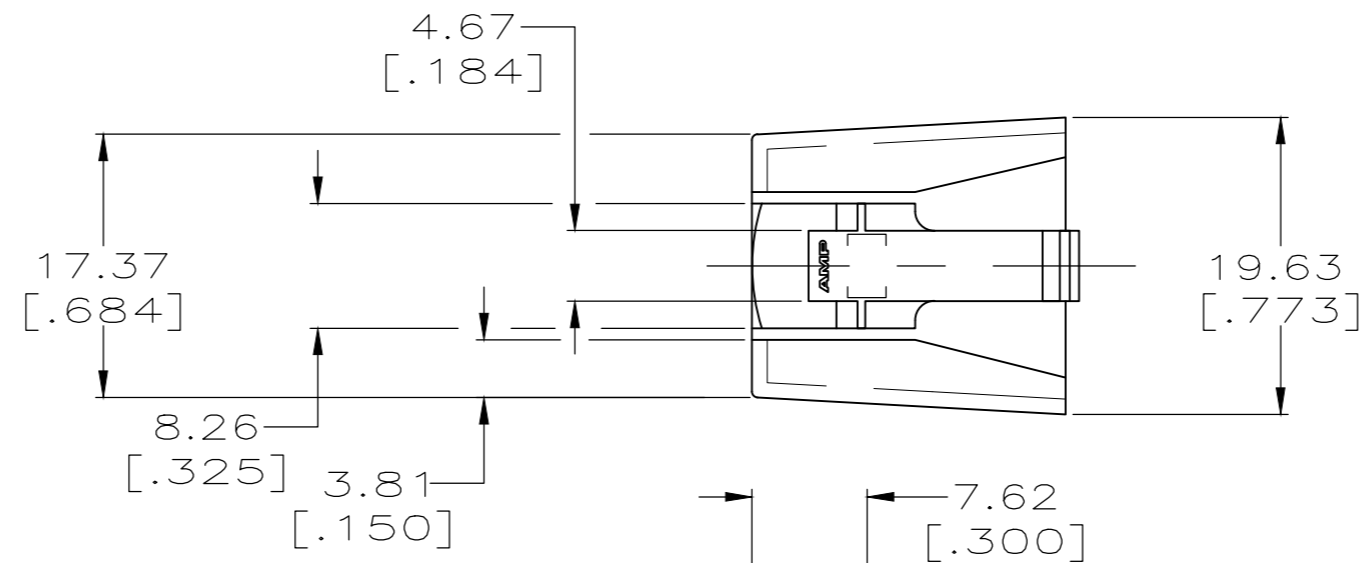

THIS DRAWING IS UNPUBLISHED. RELEASED FOR PUBLICATION
 © COPYRIGHT - By - ALL RIGHTS RESERVED.

REVISIONS				
P	LTR	DESCRIPTION	DATE	APVD
T		REVISED PER ECR-19-015928	09JAN2020	PC DS

- 1 CIRCUIT IDENTIFICATION.
- 2 ACCEPTS TERMINAL #770642-()
- 3 #770197-1 MATES WITH CAP HOUSING 521062-(). CONSULT TE ENGINEERING FOR 770197-2.
- 4 GLOW WIRE COMPLIANT PER IEC 60335-1 750C NO FLAME
- 5 FOR 770197-2 MAX DIMENSION IS 51.43[2.025]
- 6 FOR 770197-2 MAX DIMENSION IS 51.92[2.044].

7 SUPERSEDED BY 1-770197-2.

FINISH	MATERIAL	PART NUMBER
NATURAL	PA66 V0	1-770197-2
NATURAL	PA6 V-2	770197-2
BLACK	PA66 V-2	770197-1

THIS DRAWING IS A CONTROLLED DOCUMENT.		DWN M.S. FEHER 10NOV2000	TE TE Connectivity Ltd.	
DIMENSIONS: mm [INCHES]		CHK J.R. RUTH 10NOV2000		
TOLERANCES UNLESS OTHERWISE SPECIFIED:		APVD DON DECKER 10NOV2000	NAME	
0 PLC ± -	1 PLC ± -	PRODUCT SPEC 108-1271	TIMER CONNECTOR HOUSING, 24 POS, RIGHT HAND, GEN III	
2 PLC ± 0.25 [.010]	3 PLC ± -	APPLICATION SPEC 114-49003	SIZE A2	CAGE CODE 00779
4 PLC ± -	ANGLES ± -	WEIGHT -	DRAWING NO C=770197	RESTRICTED TO -
MATERIAL SEE TABLE	FINISH SEE TABLE	CUSTOMER DRAWING	SCALE 2:1	SHEET 1 OF 1