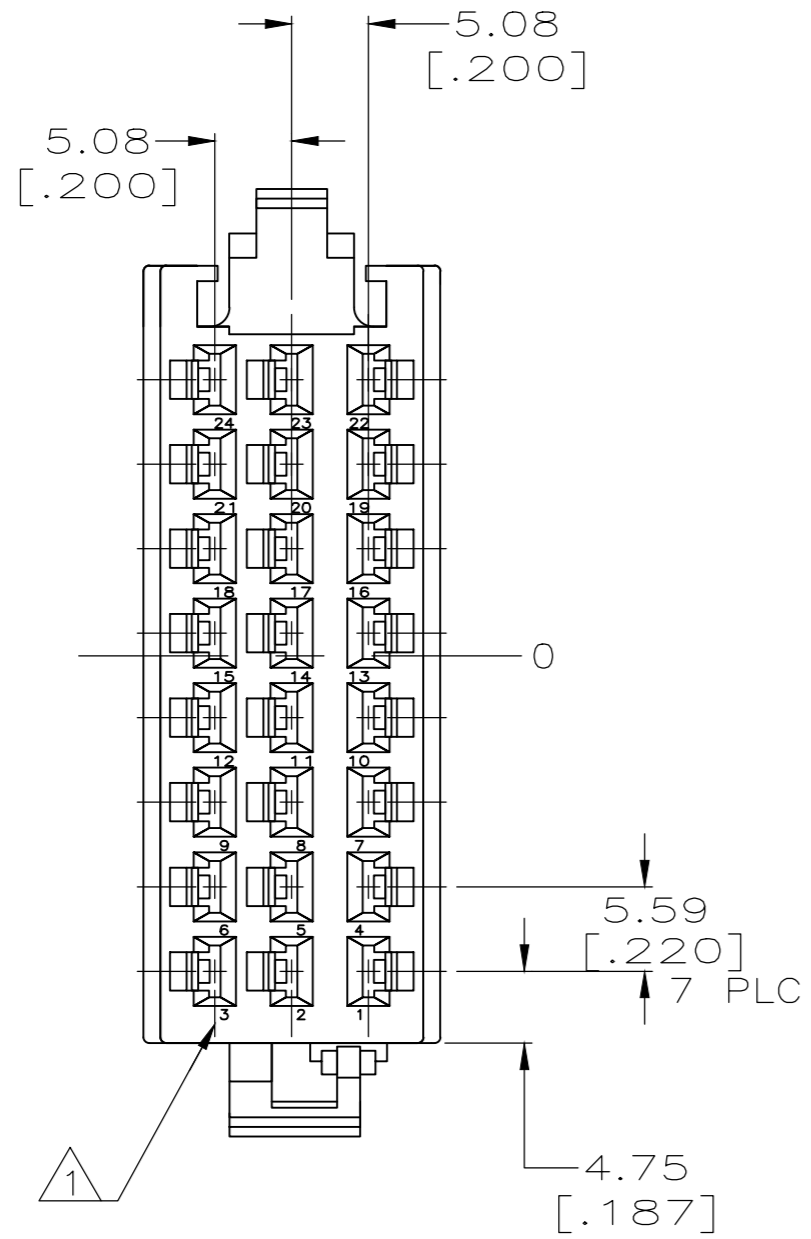

THIS DRAWING IS UNPUBLISHED. RELEASED FOR PUBLICATION
 © COPYRIGHT - By - ALL RIGHTS RESERVED.

REVISIONS				
P	LTR	DESCRIPTION	DATE	APVD
T		REVISED PER ECR-19-015928	09JAN2020	PC DS

- 1 CIRCUIT IDENTIFICATION.
- 2 ACCEPTS TERMINAL #770642-()
- 3 #770197-1 MATES WITH CAP HOUSING 521062-(). CONSULT TE ENGINEERING FOR 770197-2.
- 4 GLOW WIRE COMPLIANT PER IEC 60335-1 750C NO FLAME
- 5 FOR 770197-2 MAX DIMENSION IS 51.43[2.025]
- 6 FOR 770197-2 MAX DIMENSION IS 51.92[2.044].

7 SUPERSEDED BY 1-770197-2.

FINISH	MATERIAL	PART NUMBER
NATURAL	PA66 V0	1-770197-2
NATURAL	PA6 V-2	770197-2
BLACK	PA66 V-2	770197-1

THIS DRAWING IS A CONTROLLED DOCUMENT.		DWN M.S. FEHER 10NOV2000	TE TE Connectivity Ltd.	
DIMENSIONS: mm [INCHES]		CHK J.R. RUTH 10NOV2000		
TOLERANCES UNLESS OTHERWISE SPECIFIED:		APVD DON DECKER 10NOV2000	NAME	
0 PLC ± -	1 PLC ± -	PRODUCT SPEC 108-1271	TIMER CONNECTOR HOUSING, 24 POS, RIGHT HAND, GEN III	
2 PLC ± 0.25 [.010]	3 PLC ± -	APPLICATION SPEC 114-49003	SIZE A2	CAGE CODE 00779
4 PLC ± -	ANGLES ± -	WEIGHT -	DRAWING NO C=770197	RESTRICTED TO -
MATERIAL SEE TABLE	FINISH SEE TABLE	CUSTOMER DRAWING	SCALE 2:1	SHEET 1 OF 1