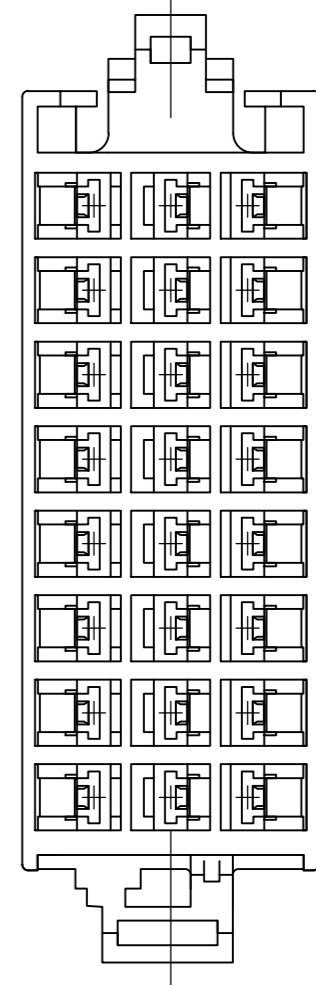

THIS DRAWING IS UNPUBLISHED. RELEASED FOR PUBLICATION
 © COPYRIGHT - By - ALL RIGHTS RESERVED.

REVISIONS				
P	LTR	DESCRIPTION	DATE	APVD
T		REVISED PER ECR-19-015928	09JAN2020	PC DS

- 1 CIRCUIT IDENTIFICATION.
- 2 ACCEPTS TERMINAL #770642-()
- 3 #770197-1 MATES WITH CAP HOUSING 521062-(). CONSULT TE ENGINEERING FOR 770197-2.
- 4 GLOW WIRE COMPLIANT PER IEC 60335-1 750C NO FLAME
- 5 FOR 770197-2 MAX DIMENSION IS 51.43[2.025]
- 6 FOR 770197-2 MAX DIMENSION IS 51.92[2.044].

7 SUPERSEDED BY 1-770197-2.

FINISH	MATERIAL	PART NUMBER
NATURAL	PA66 V0	1-770197-2
NATURAL	PA6 V-2	770197-2
BLACK	PA66 V-2	770197-1

THIS DRAWING IS A CONTROLLED DOCUMENT.		DWN M.S. FEHER 10NOV2000	TE TE Connectivity Ltd.	
DIMENSIONS: mm [INCHES]		CHK J.R. RUTH 10NOV2000		
TOLERANCES UNLESS OTHERWISE SPECIFIED:		APVD DON DECKER 10NOV2000	NAME	
0 PLC ± -	1 PLC ± -	PRODUCT SPEC 108-1271	TIMER CONNECTOR HOUSING, 24 POS, RIGHT HAND, GEN III	
2 PLC ± 0.25 [.010]	3 PLC ± -	APPLICATION SPEC 114-49003	SIZE A2	CAGE CODE 00779
4 PLC ± -	ANGLES ± -	WEIGHT -	DRAWING NO C=770197	RESTRICTED TO -
MATERIAL SEE TABLE	FINISH SEE TABLE	CUSTOMER DRAWING	SCALE 2:1	SHEET 1 OF 1