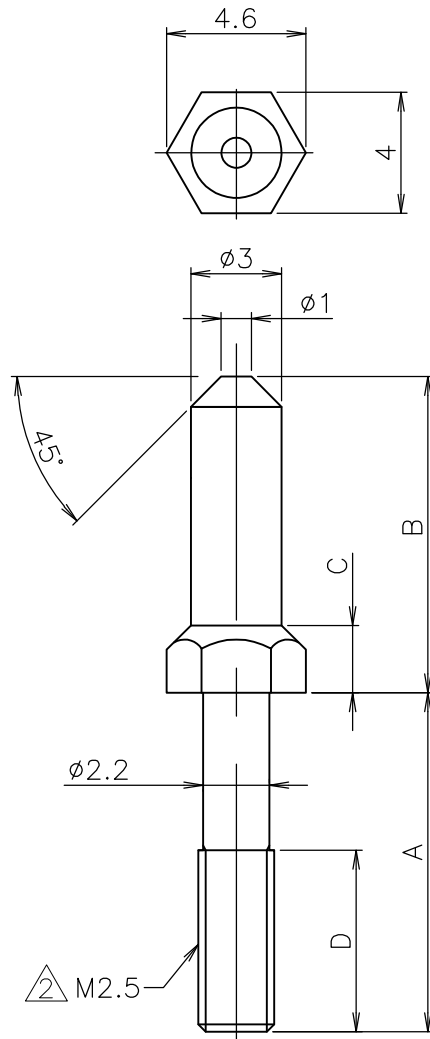

LOC J	DIST	REVISIONS			
P	LTR	DESCRIPTION	DATE	DWN	APVD
	F	REVISED PER ECR-12-013086	26MAR13	K.M	E.T

注記

- 1. 材料及び仕上：黄銅、ニッケルメッキ
- ② ねじ部先端を除き、ゆるみ止め材料塗布  
(ロックタイト DRI-LOC 202, 203 相当)

NOTE

- 1. MATERIAL AND FINISH BRASS, Ni PLATE
- ② THREADLOCKING MATERIAL APPLIED, EXCEPT FOR THREAD TIP AREA.  
(EQUIVALENT LOCTITE DRI-LOC 202, 203)

② M2.5

① OBSOLETE	MAKE FROM -1	6	2.22	10.45	11.2	2-177734-1 ②
		4.6	2.22	10.45	5.6	177734-5
		6	3.02	11.25	10.4	177734-4
		6	3.02	11.25	7	177734-3
		6	2.22	10.45	7.8	177734-2
		6	2.22	10.45	11.2	177734-1
	REMARKS	D	C	B	A	P/N

THIS DRAWING IS UNPUBLISHED. RELEASED FOR PUBLICATION , 1993. ALL RIGHTS RESERVED.

COPYRIGHT 1993 By -

DIMENSIONS: mm	DWN S.ABE	160CT02	MATERIAL SEE NOTE	FINISH SEE NOTE
	CHK H.SHIRAI	160CT02	TE Connectivity	
TOLERANCES UNLESS OTHERWISE SPECIFIED:	APVD H.SHIRAI	160CT02		
0 PLC ± 0.25	PRODUCT SPEC		SIZE A4	CAGE CODE 00779
1 PLC ± 0.25	APPLICATION SPEC		DRAWING NO C-177734	RESTRICTED TO -
2 PLC ± 0.25				
3 PLC ±				
4 PLC ±				
ANGLES ± 3'	WEIGHT			
	CUSTOMER DRAWING		SCALE 4:1	SHEET 1 OF 1
				REV F