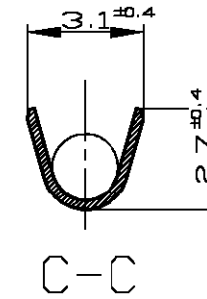

- 1. APPLICATION SPEC NO. 114-5159
- 2. APPLICABLE PRODUCT SPEC NO.108-5359
- 1. 取付適用規格番号 114-5159
- 2. 適用製品規格番号 108-5359

A-A

179419-1	銅めっき済 (PRE-TINNIED)	179008-1
バフ端子型番	仕上げ (FINISH)	AMP型番 (PART NUMBER)

THIS DRAWING IS A CONTROLLED DOCUMENT.

DIMENSIONS: MM	TOLERANCES UNLESS OTHERWISE SPECIFIED:
	0 PLC ± -
	1 PLC ± -
	2 PLC ± -
	3 PLC ± -
	4 PLC ± -
	ANGLES ± 3°

TOLERANCES UNLESS OTHERWISE SPECIFIED:
 <10±0.2
 10 ≤ <30±0.25
 30 ≤ ±0.3

AMP Tyco Electronics AMP K.K. Kawasaki, Japan	
NAME 040 II SERIES "M" RECEPTACLE CONTACT	

SIZE A3	CAGE CODE 00779	DRAWING NO C-179008	RESTRICTED TO
------------	--------------------	------------------------	---------------