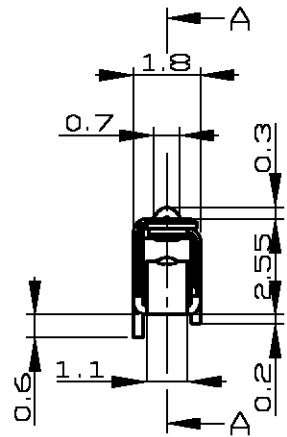

- 1. APPLICATION SPEC NO. 114-5159
- 2. APPLICABLE PRODUCT SPEC NO.108-5359
- 1. 取付適用規格番号 114-5159
- 2. 適用製品規格番号 108-5359

A-A

179419-1	銅めっき済 (PRE-TINNIED)	179008-1
バフ端子型番	仕上げ (FINISH)	AMP型番 (PART NUMBER)

THIS DRAWING IS A CONTROLLED DOCUMENT.

DIMENSIONS: MM	TOLERANCES UNLESS OTHERWISE SPECIFIED:
	0 PLC ± -
	1 PLC ± -
	2 PLC ± -
	3 PLC ± -
	4 PLC ± -
	ANGLES ± 3°

TOLERANCES UNLESS OTHERWISE SPECIFIED:
 <10±0.2
 10 ≤ <30±0.25
 30 ≤ ±0.3

AMP Tyco Electronics AMP K.K. Kawasaki, Japan	
NAME 040 II SERIES "M" RECEPTACLE CONTACT	

SIZE A3	CAGE CODE 00779	DRAWING NO C-179008	RESTRICTED TO
------------	--------------------	------------------------	---------------