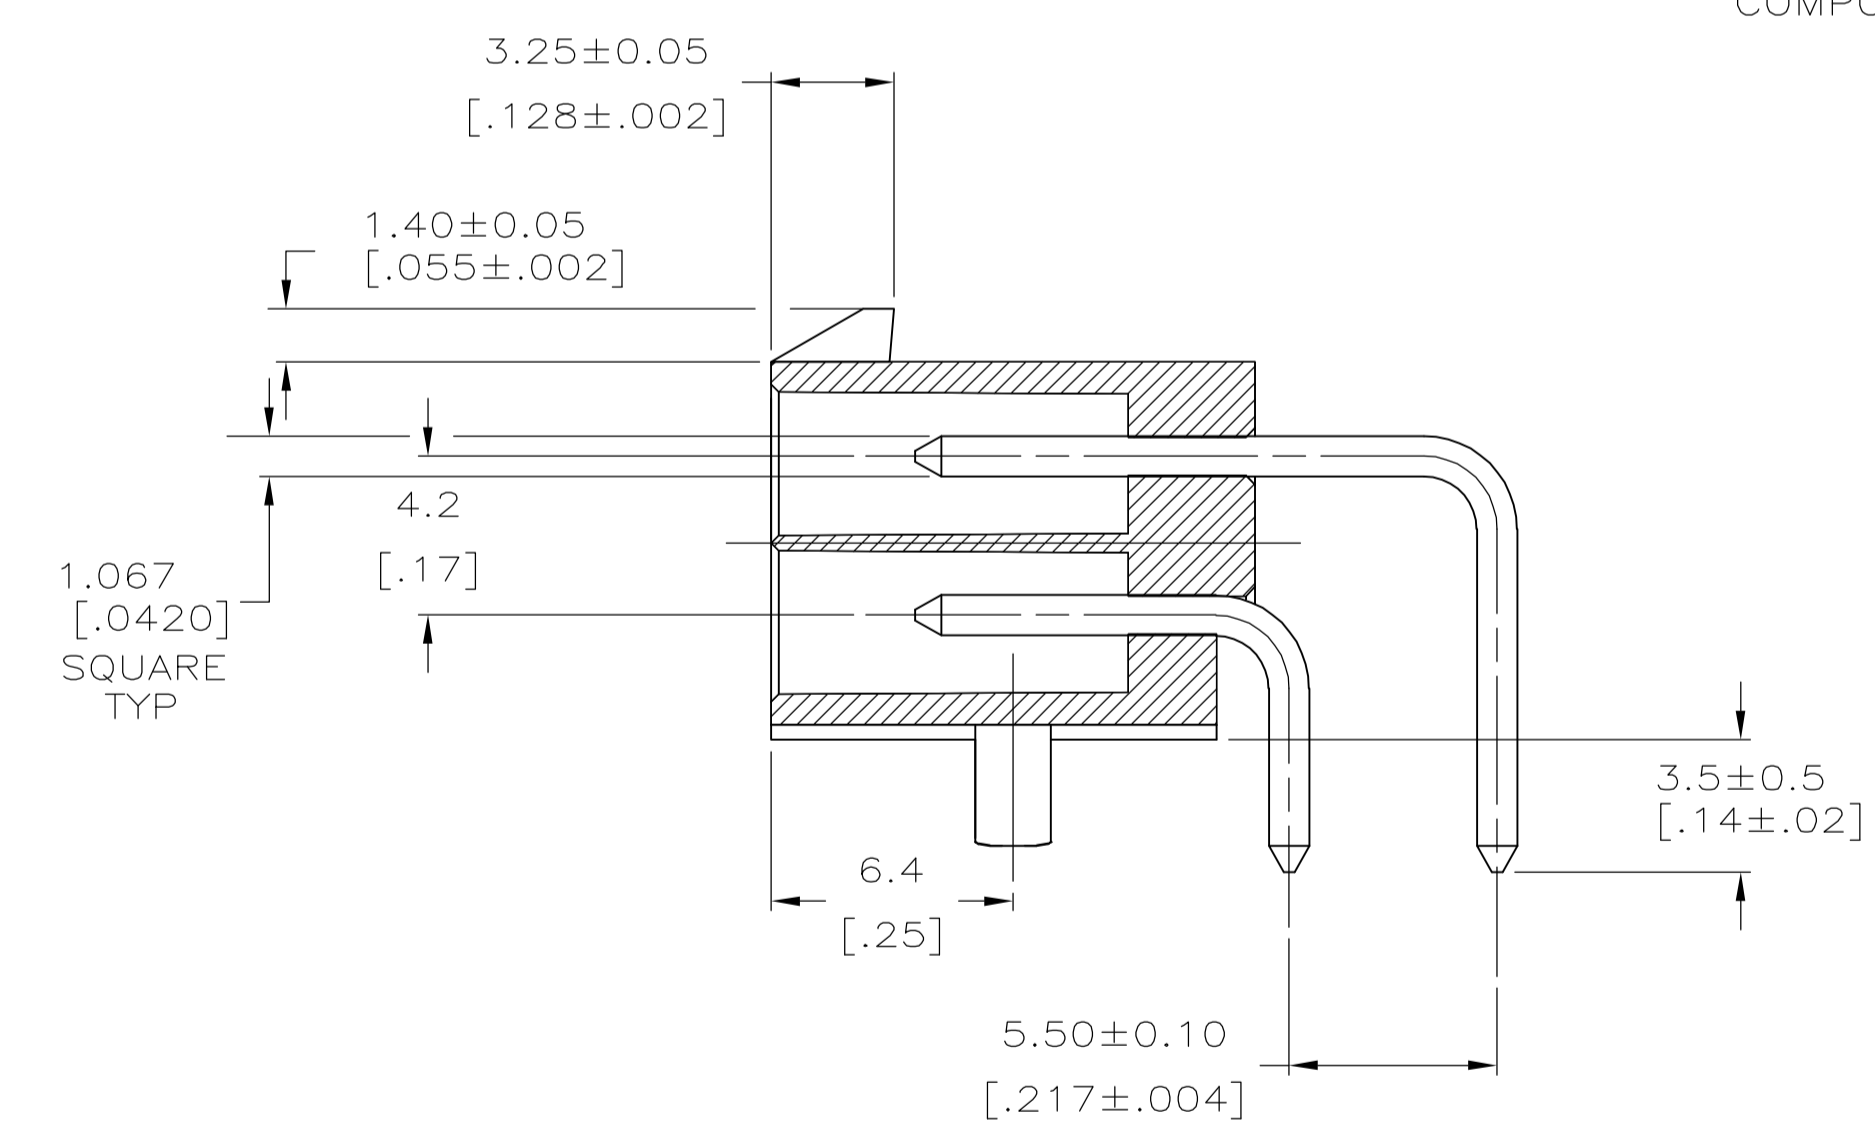

△ MATERIAL: HOUSING-NYLON, UL94V-0 (COLOR - WHITE).
 PINS-1.067mm² [.0016in²] COPPER ALLOY.

2. PINS TO COMPLY WITH AMP SOLDERABILITY SPEC 109-11-3.

△ 0.00381 [.000150] MIN TIN LEAD OVER 0.00127 [.000050] MIN NICKEL ENTIRE LENGTH OF PIN.

△ NOTE DELETED.

△ 0.00381 [.000150] MIN TIN OVER 0.00127 [.000050] MIN NICKEL ENTIRE LENGTH OF PIN.

SUPERSEDED BY 1-794530-1

△ 1	△ 5	△ 1	△ 1	1-794530-1
△ 1	△ 3	△ 1	△ 1	794530-1
MATERIAL PIN		HOUSING		PART NO

METRIC

THIS DRAWING IS A CONTROLLED DOCUMENT.

DIMENSIONS: mm [INCHES]	TOLERANCES UNLESS OTHERWISE SPECIFIED:	DIN S. HOOVER 04-OCT-2004	tyco Tyco Electronics Corporation Harrisburg, Pa 17105-3608
0 PLC ±	1 PLC ±	CHK D. COLEY 04-OCT-2004	NAME D. COLEY
2 PLC ± 0.13 [.005]	3 PLC ±	APVD D. COLEY 04-OCT-2004	PRODUCT SPEC
4 PLC ±	ANGLES ± 0.30°	APPLICATION SPEC	SIZE CAGE CODE DRAWING NO
MATERIAL	FINISH	WEIGHT	A1 00779 C=794530
CUSTOMER DRAWING		SCALE 5:1	SHEET 1 OF 1 REV F