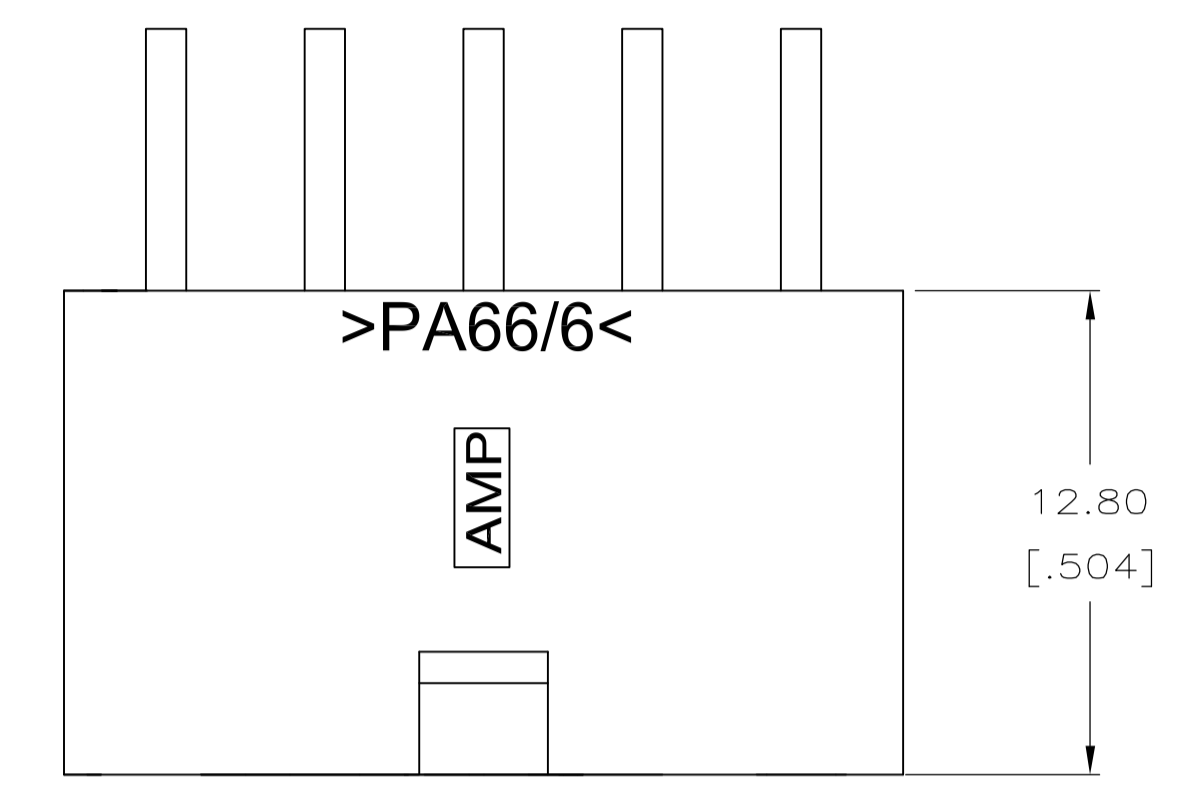

△ MATERIAL: HOUSING-NYLON, UL94V-0 (COLOR - WHITE).
 PINS-1.067mm² [.0016in²] COPPER ALLOY.

2. PINS TO COMPLY WITH AMP SOLDERABILITY SPEC 109-11-3.

△ 0.00381 [.000150] MIN TIN LEAD OVER 0.00127 [.000050] MIN NICKEL ENTIRE LENGTH OF PIN.

△ NOTE DELETED.

△ 0.00381 [.000150] MIN TIN OVER 0.00127 [.000050] MIN NICKEL ENTIRE LENGTH OF PIN.

SUPERSEDED BY 1-794530-1

△ 1	△ 5	△ 1	△ 1	1-794530-1
△ 1	△ 3	△ 1	△ 1	794530-1
MATERIAL PIN		HOUSING		PART NO

METRIC

THIS DRAWING IS A CONTROLLED DOCUMENT.

DIMENSIONS: mm [INCHES]	TOLERANCES UNLESS OTHERWISE SPECIFIED:	DIN S. HOOVER 04-OCT-2004	tyco Tyco Electronics Corporation Harrisburg, Pa 17105-3608
0 PLC ±	1 PLC ±	CHK D. COLEY 04-OCT-2004	NAME D. COLEY
2 PLC ± 0.13 [.005]	3 PLC ±	APVD D. COLEY 04-OCT-2004	PRODUCT SPEC
4 PLC ±	ANGLES ± 0.30°	APPLICATION SPEC	SIZE CAGE CODE DRAWING NO
MATERIAL	FINISH	WEIGHT	A1 00779 C=794530
CUSTOMER DRAWING		SCALE 5:1	SHEET 1 OF 1 REV F