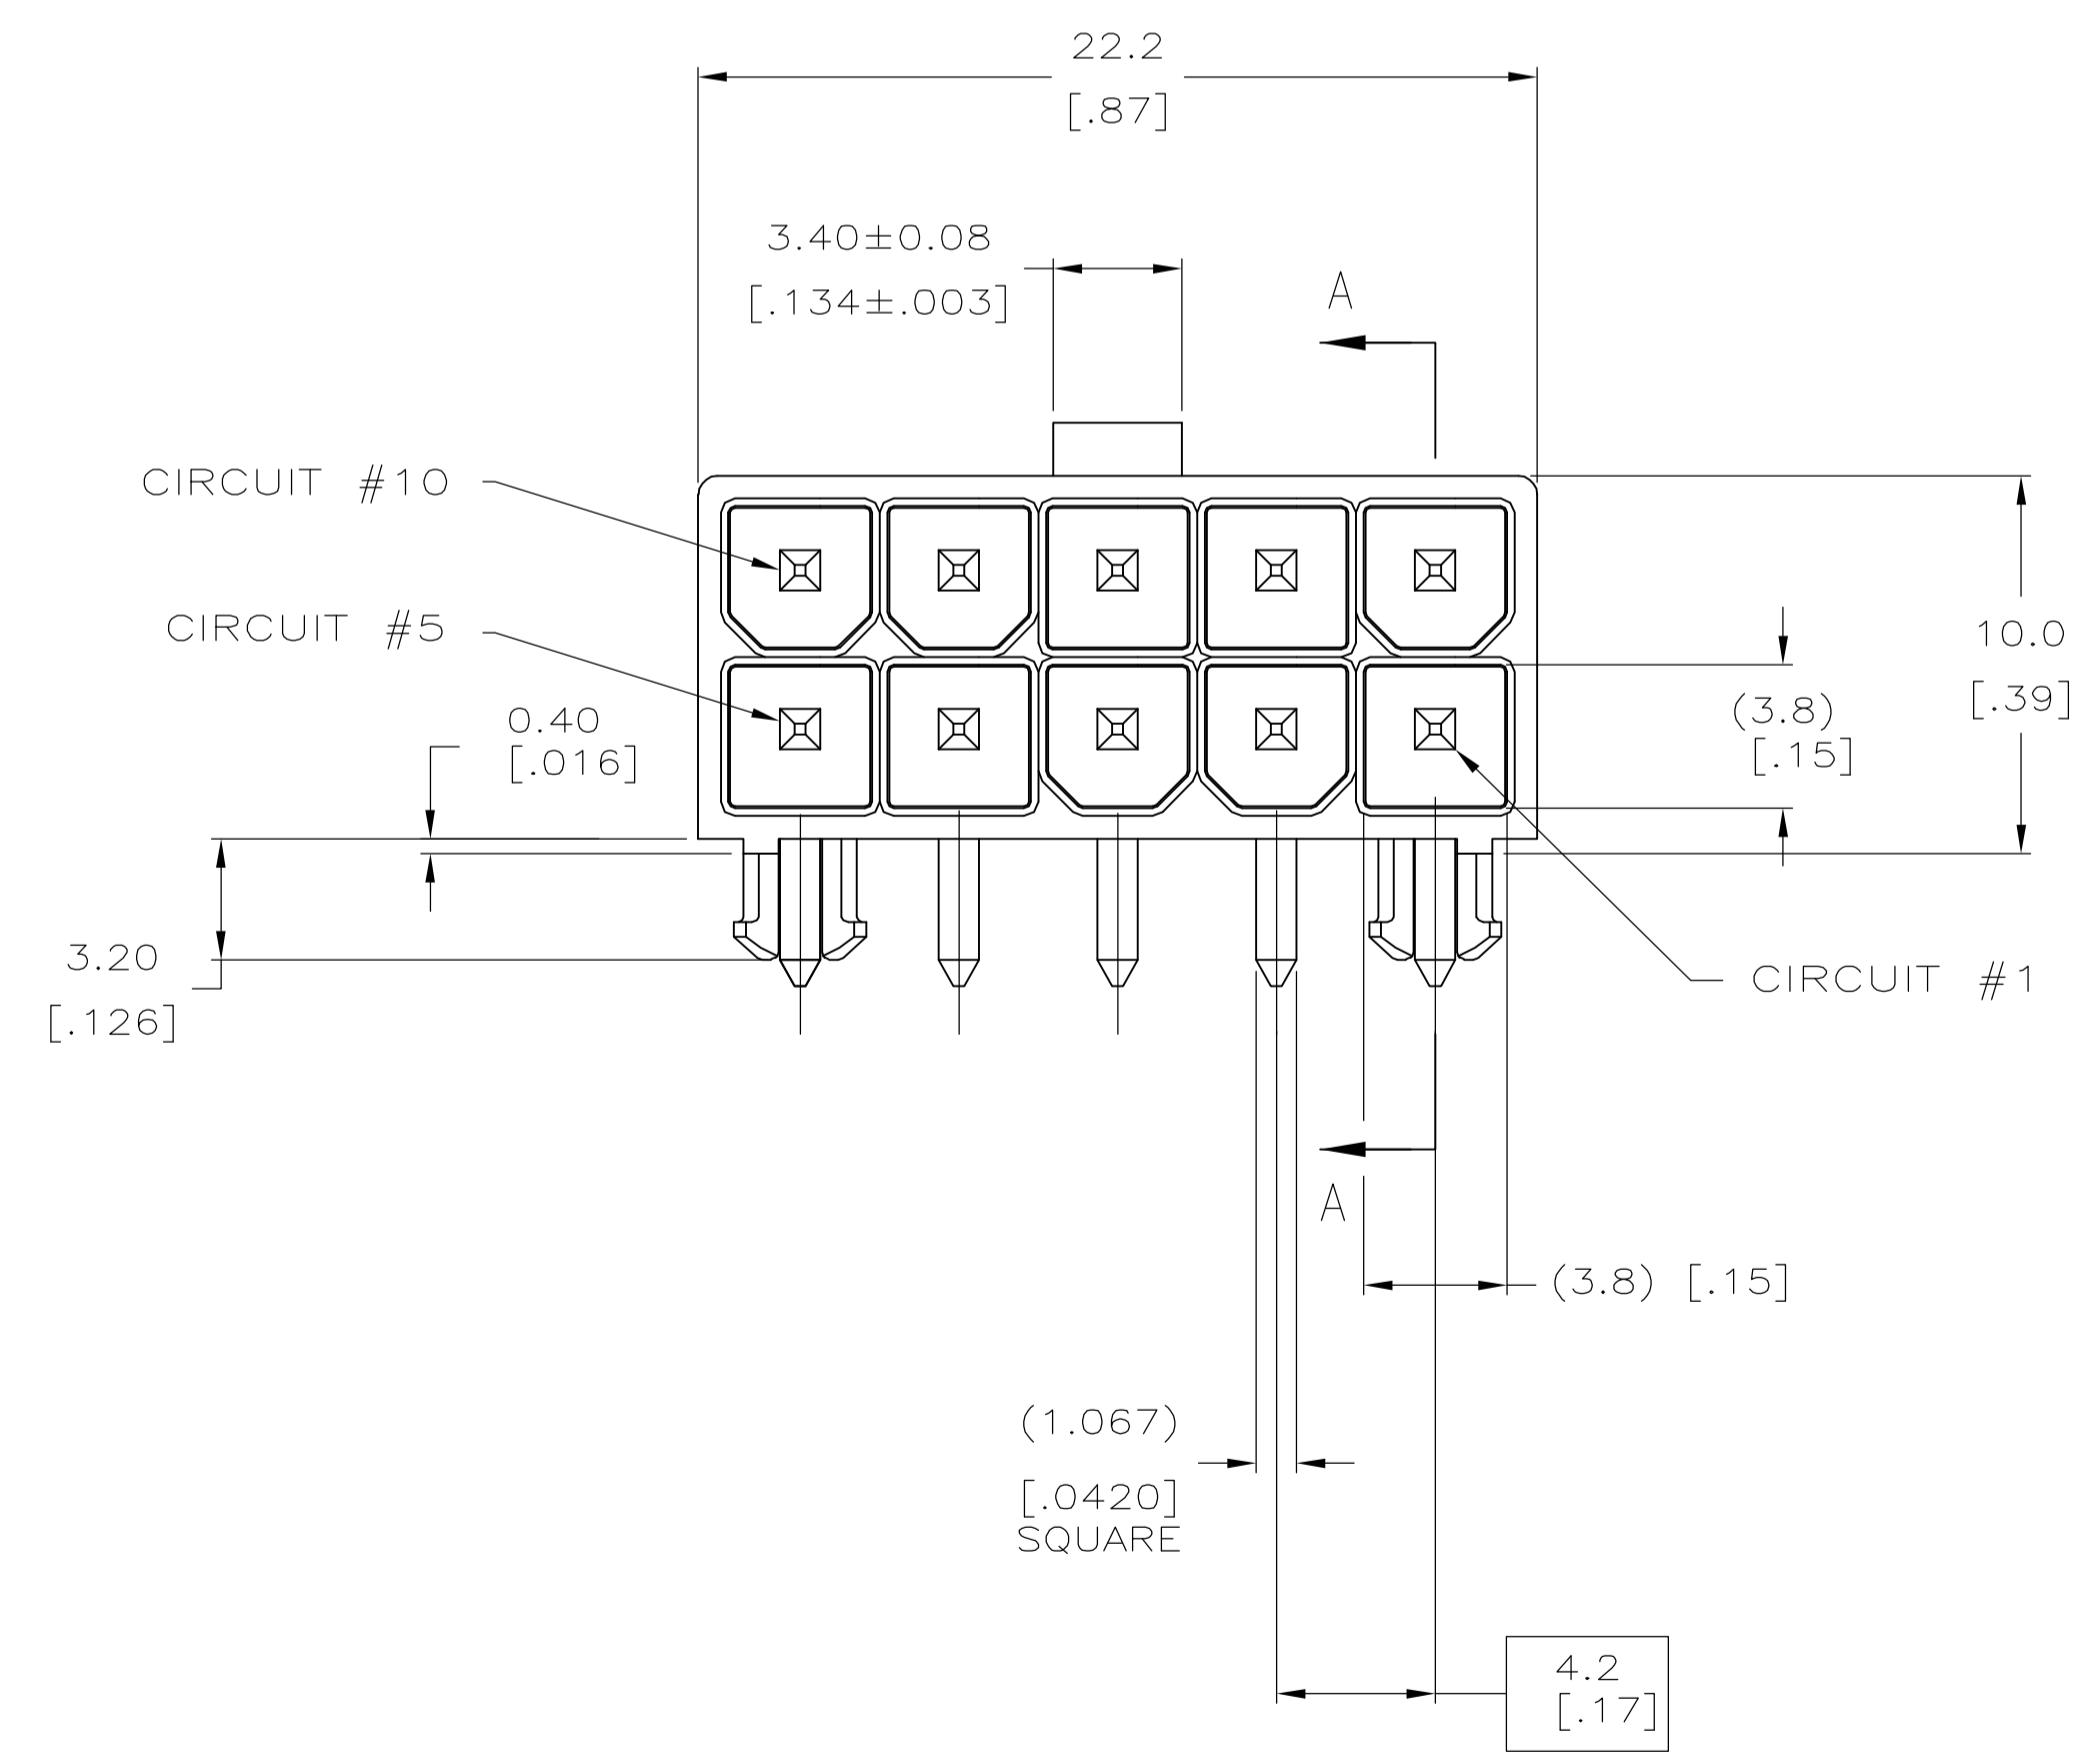

△ MATERIAL: HOUSING-NYLON, UL94V-0 (COLOR - WHITE).
 PINS-1.067mm² [.0016in²] COPPER ALLOY.

2. PINS TO COMPLY WITH AMP SOLDERABILITY SPEC 109-11-3.

△ 0.00381 [.000150] MIN TIN LEAD OVER 0.00127 [.000050] MIN NICKEL ENTIRE LENGTH OF PIN.

△ NOTE DELETED.

△ 0.00381 [.000150] MIN TIN OVER 0.00127 [.000050] MIN NICKEL ENTIRE LENGTH OF PIN.

SUPERSEDED BY 1-794530-1

△ 1	△ 5	△ 1	△ 1	1-794530-1
△ 1	△ 3	△ 1	△ 1	794530-1
MATERIAL PIN		HOUSING		PART NO

METRIC

THIS DRAWING IS A CONTROLLED DOCUMENT.

DIMENSIONS: mm [INCHES]	TOLERANCES UNLESS OTHERWISE SPECIFIED:	DIN S. HOOVER 04-OCT-2004	tyco Tyco Electronics Corporation Harrisburg, Pa 17105-3608
0 PLC ±	1 PLC ±	CHK D. COLEY 04-OCT-2004	NAME D. COLEY
2 PLC ± 0.13 [.005]	3 PLC ±	APVD D. COLEY 04-OCT-2004	PRODUCT SPEC
4 PLC ±	ANGLES ± 0.30°	APPLICATION SPEC	SIZE CAGE CODE DRAWING NO
MATERIAL	FINISH	WEIGHT	A1 00779 C=794530
CUSTOMER DRAWING		SCALE 5:1	SHEET 1 OF 1 REV F