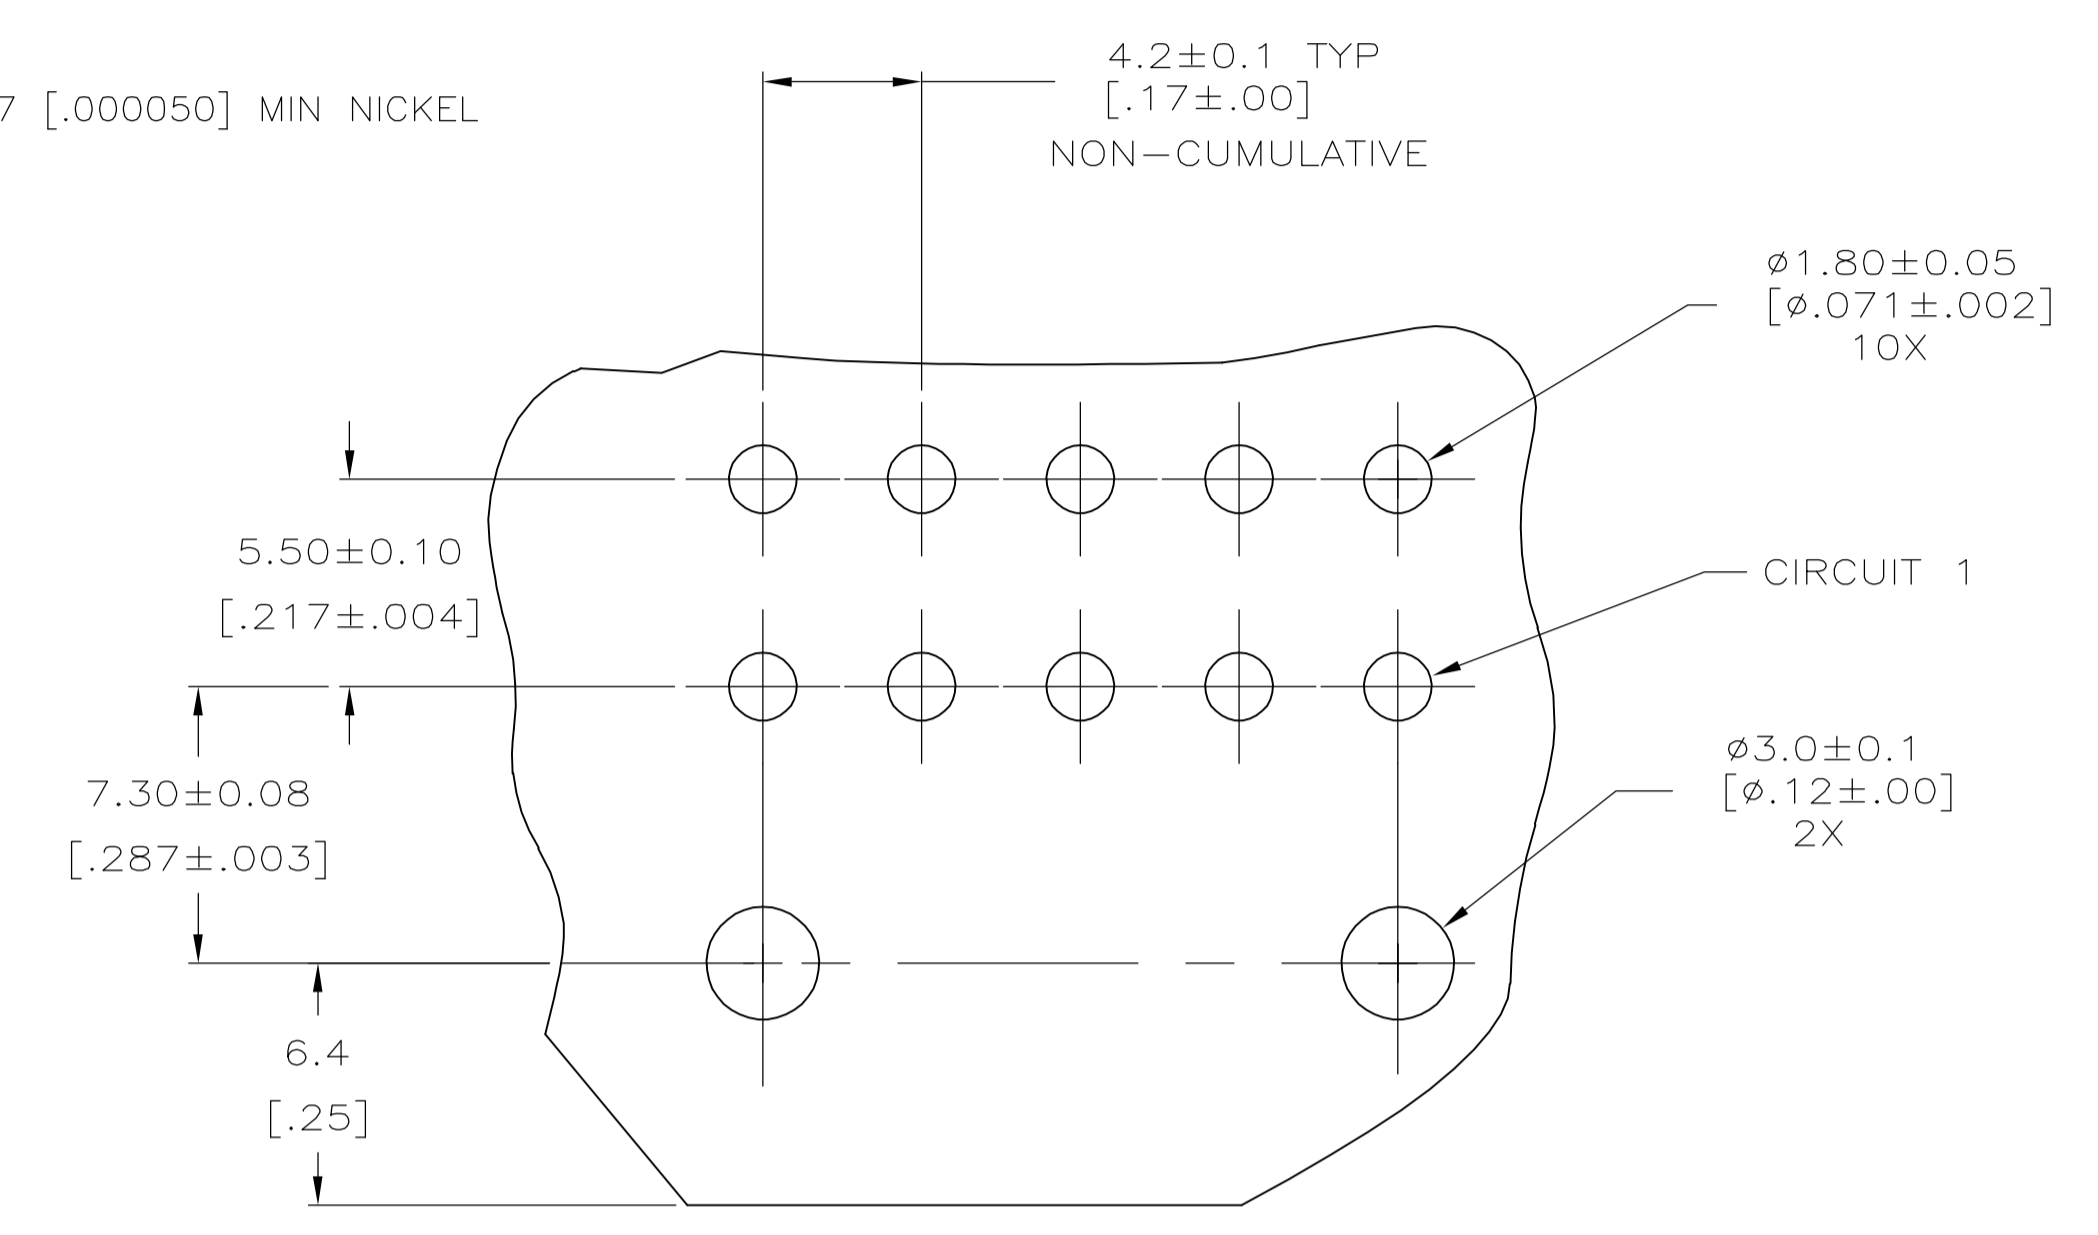

△ MATERIAL: HOUSING-NYLON, UL94V-0 (COLOR - WHITE).
 PINS-1.067mm² [.0016in²] COPPER ALLOY.

2. PINS TO COMPLY WITH AMP SOLDERABILITY SPEC 109-11-3.

△ 0.00381 [.000150] MIN TIN LEAD OVER 0.00127 [.000050] MIN NICKEL ENTIRE LENGTH OF PIN.

△ NOTE DELETED.

△ 0.00381 [.000150] MIN TIN OVER 0.00127 [.000050] MIN NICKEL ENTIRE LENGTH OF PIN.

SUPERSEDED BY 1-794530-1

△ 1	△ 5	△ 1	△ 1	1-794530-1
△ 1	△ 3	△ 1	△ 1	794530-1
MATERIAL PIN		HOUSING		PART NO

METRIC

THIS DRAWING IS A CONTROLLED DOCUMENT.

DIMENSIONS: mm [INCHES]	TOLERANCES UNLESS OTHERWISE SPECIFIED:	DIN S. HOOVER 04-OCT-2004	tyco Tyco Electronics Corporation Harrisburg, Pa 17105-3608
0 PLC ±	1 PLC ±	CHK D. COLEY 04-OCT-2004	NAME D. COLEY
2 PLC ± 0.13 [.005]	3 PLC ±	APVD D. COLEY 04-OCT-2004	PRODUCT SPEC
4 PLC ±	ANGLES ± 0.30°	APPLICATION SPEC	SIZE CAGE CODE DRAWING NO
MATERIAL	FINISH	WEIGHT	A1 00779 C=794530
CUSTOMER DRAWING		SCALE 5:1	SHEET 1 OF 1 REV F