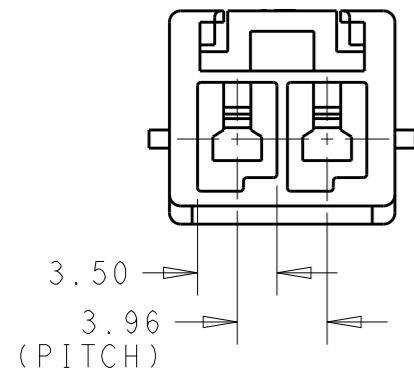

THIS DRAWING IS UNPUBLISHED. RELEASED FOR PUBLICATION 20
 © COPYRIGHT 20 BY - ALL RIGHTS RESERVED.

REVISIONS					
P	LTR	DESCRIPTION	DATE	DWN	APVD
	D4	REVISED PER ECR-19-017851	28NOV2019	SM	DZ

- NOTES:
- 1 APPLICABLE CONTACT P/N
 TAB CONTACT: 177917-□ (#20-#16AWG)
 177916-□ (#26-#22AWG)
 - 2 MATING CONN. P/N
 PLUG HSG: 177898-□
 REC CONTACT: 177915-□ (#20-#16AWG)
 177914-□ (#26-#22AWG)
 - 3 APPLICABLE PLATE P/N: 177918-□
 - 4 INSTRUCTION SHEET: 411-5638
 - 5 SEE TABLE 1
 - 6 ALL PARTS MEET RTI ELECTRICAL RATING OF 150C ACCORDING TO UL 1977.
 - 7 PART 5-179463-1 COMPLY WITH GLOW WIRE REQUIREMENT FOR PARTS OF NON-METALLIC MATERIAL SUPPORTING A CURRENT-CARRYING CONNECTION DETAILED IN IEC 60335-1, SECTION 30(GWT)

2	NATURAL	5-179463-1
2	BLACK	179463-9
2	BLUE	179463-6
2	GREEN	179463-5
2	YELLOW	179463-4
2	RED	179463-2
2	NATURAL	179463-1
POS	COLOR	PART NUMBER

5 TABLE 1

TRADE MARK	MANUFACTURING PLACE
- AMP OR AMP	JAPAN
-+AMP OR AMP	CHINA (PRC)
+ AMP OR AMP	KOREA

THIS DRAWING IS A CONTROLLED DOCUMENT.

DWN M. SUZUKI 23MAR1994	 TE Connectivity NAME AMP POWER DBL LOCK CONN 3.96mm PITCH (SGL ROW) 2 Pos CAP HOUSING(F/H)						
CHK M. SHINDO 25MAR1994							
APVD Y. KASHIWA 25MAR1994							
PRODUCT SPEC 108-5410							
MATERIAL 6/6 NYLON (UL 94V-0)	FINISH -	APPLICATION SPEC 114-5175	WEIGHT -	SIZE A3	CAGE CODE 00779	DRAWING NO C-179463	RESTRICTED TO
CUSTOMER DRAWING				SCALE 3:1	SHEET 1 OF 1	REV D4	