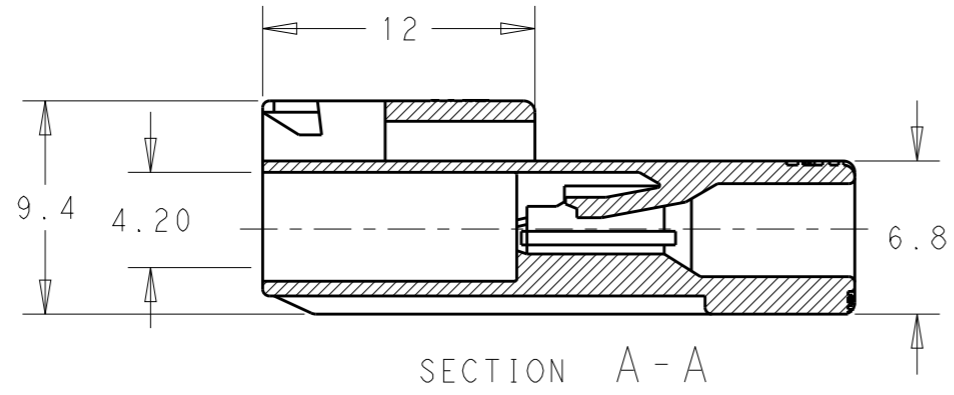

THIS DRAWING IS UNPUBLISHED. RELEASED FOR PUBLICATION 20
 © COPYRIGHT 20 BY - ALL RIGHTS RESERVED.

REVISIONS					
P	LTR	DESCRIPTION	DATE	DWN	APVD
	D4	REVISED PER ECR-19-017851	28NOV2019	SM	DZ

- NOTES:
- 1 APPLICABLE CONTACT P/N
 TAB CONTACT: 177917-□ (#20-#16AWG)
 177916-□ (#26-#22AWG)
 - 2 MATING CONN. P/N
 PLUG HSG: 177898-□
 REC CONTACT: 177915-□ (#20-#16AWG)
 177914-□ (#26-#22AWG)
 - 3 APPLICABLE PLATE P/N: 177918-□
 - 4 INSTRUCTION SHEET: 411-5638
 - 5 SEE TABLE 1
 - 6 ALL PARTS MEET RTI ELECTRICAL RATING OF 150C ACCORDING TO UL 1977.
 - 7 PART 5-179463-1 COMPLY WITH GLOW WIRE REQUIREMENT FOR PARTS OF NON-METALLIC MATERIAL SUPPORTING A CURRENT-CARRYING CONNECTION DETAILED IN IEC 60335-1, SECTION 30(GWT)

2	NATURAL	5-179463-1
2	BLACK	179463-9
2	BLUE	179463-6
2	GREEN	179463-5
2	YELLOW	179463-4
2	RED	179463-2
2	NATURAL	179463-1
POS	COLOR	PART NUMBER

5 TABLE 1

TRADE MARK	MANUFACTURING PLACE
- AMP OR AMP	JAPAN
-+AMP OR AMP	CHINA (PRC)
+ AMP OR AMP	KOREA

THIS DRAWING IS A CONTROLLED DOCUMENT.

DWN M. SUZUKI 23MAR1994	 TE Connectivity NAME AMP POWER DBL LOCK CONN 3.96mm PITCH (SGL ROW) 2 Pos CAP HOUSING(F/H)						
CHK M. SHINDO 25MAR1994							
APVD Y. KASHIWA 25MAR1994							
PRODUCT SPEC 108-5410							
MATERIAL 6/6 NYLON (UL 94V-0)	FINISH -	APPLICATION SPEC 114-5175	WEIGHT -	SIZE A3	CAGE CODE 00779	DRAWING NO C-179463	RESTRICTED TO
CUSTOMER DRAWING				SCALE 3:1	SHEET 1 OF 1	REV D4	