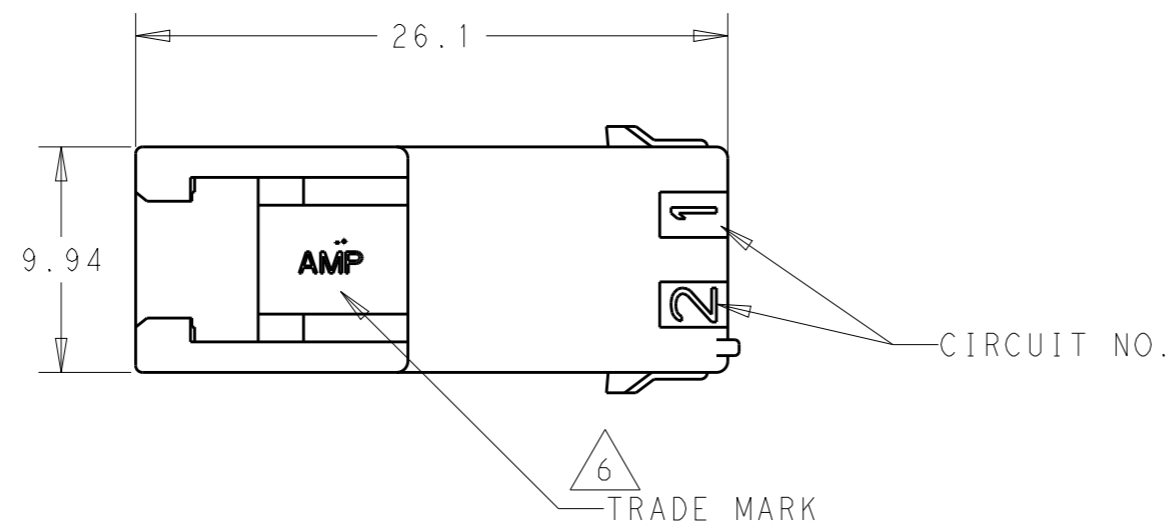

THIS DRAWING IS UNPUBLISHED. RELEASED FOR PUBLICATION 20
 © COPYRIGHT 20 BY - ALL RIGHTS RESERVED.

REVISIONS					
P	LTR	DESCRIPTION	DATE	DWN	APVD
	D4	REVISED PER ECR-19-017851	28NOV2019	SM	DZ

- NOTES:
- 1 APPLICABLE CONTACT P/N
 TAB CONTACT: 177917-□ (#20-#16AWG)
 177916-□ (#26-#22AWG)
 - 2 MATING CONN. P/N
 PLUG HSG: 177898-□
 REC CONTACT: 177915-□ (#20-#16AWG)
 177914-□ (#26-#22AWG)
 - 3 APPLICABLE PLATE P/N: 177918-□
 - 4 INSTRUCTION SHEET: 411-5638
 - 5 SEE TABLE 1
 - 6 ALL PARTS MEET RTI ELECTRICAL RATING OF 150C ACCORDING TO UL 1977.
 - 7 PART 5-179463-1 COMPLY WITH GLOW WIRE REQUIREMENT FOR PARTS OF NON-METALLIC MATERIAL SUPPORTING A CURRENT-CARRYING CONNECTION DETAILED IN IEC 60335-1, SECTION 30(GWT)

2	NATURAL	5-179463-1
2	BLACK	179463-9
2	BLUE	179463-6
2	GREEN	179463-5
2	YELLOW	179463-4
2	RED	179463-2
2	NATURAL	179463-1
POS	COLOR	PART NUMBER

5 TABLE 1

TRADE MARK	MANUFACTURING PLACE
- AMP OR AMP	JAPAN
-+AMP OR AMP	CHINA (PRC)
+ AMP OR AMP	KOREA

THIS DRAWING IS A CONTROLLED DOCUMENT.

DWN M. SUZUKI 23MAR1994	 TE Connectivity NAME AMP POWER DBL LOCK CONN 3.96mm PITCH (SGL ROW) 2 Pos CAP HOUSING(F/H)						
CHK M. SHINDO 25MAR1994							
APVD Y. KASHIWA 25MAR1994							
PRODUCT SPEC 108-5410							
MATERIAL 6/6 NYLON (UL 94V-0)	FINISH -	APPLICATION SPEC 114-5175	WEIGHT -	SIZE A3	CAGE CODE 00779	DRAWING NO C-179463	RESTRICTED TO
CUSTOMER DRAWING				SCALE 3:1	SHEET 1 OF 1	REV D4	