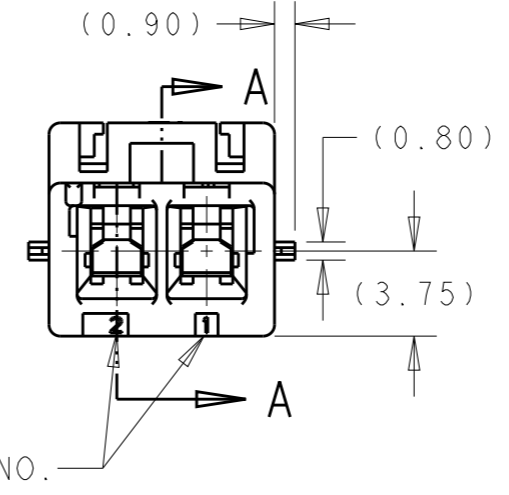

THIS DRAWING IS UNPUBLISHED. RELEASED FOR PUBLICATION 20
 © COPYRIGHT 20 BY - ALL RIGHTS RESERVED.

REVISIONS					
P	LTR	DESCRIPTION	DATE	DWN	APVD
	D4	REVISED PER ECR-19-017851	28NOV2019	SM	DZ

- NOTES:
- 1 APPLICABLE CONTACT P/N
 TAB CONTACT: 177917-□ (#20-#16AWG)
 177916-□ (#26-#22AWG)
 - 2 MATING CONN. P/N
 PLUG HSG: 177898-□
 REC CONTACT: 177915-□ (#20-#16AWG)
 177914-□ (#26-#22AWG)
 - 3 APPLICABLE PLATE P/N: 177918-□
 - 4 INSTRUCTION SHEET: 411-5638
 - 5 SEE TABLE 1
 - 6 ALL PARTS MEET RTI ELECTRICAL RATING OF 150C ACCORDING TO UL 1977.
 - 7 PART 5-179463-1 COMPLY WITH GLOW WIRE REQUIREMENT FOR PARTS OF NON-METALLIC MATERIAL SUPPORTING A CURRENT-CARRYING CONNECTION DETAILED IN IEC 60335-1, SECTION 30(GWT)

2	NATURAL	5-179463-1
2	BLACK	179463-9
2	BLUE	179463-6
2	GREEN	179463-5
2	YELLOW	179463-4
2	RED	179463-2
2	NATURAL	179463-1
POS	COLOR	PART NUMBER

5 TABLE 1

TRADE MARK	MANUFACTURING PLACE
- AMP OR AMP	JAPAN
-+AMP OR AMP	CHINA (PRC)
+ AMP OR AMP	KOREA

THIS DRAWING IS A CONTROLLED DOCUMENT.

DWN M. SUZUKI 23MAR1994	 TE Connectivity NAME AMP POWER DBL LOCK CONN 3.96mm PITCH (SGL ROW) 2 Pos CAP HOUSING(F/H)						
CHK M. SHINDO 25MAR1994							
APVD Y. KASHIWA 25MAR1994							
PRODUCT SPEC 108-5410							
MATERIAL 6/6 NYLON (UL 94V-0)	FINISH -	APPLICATION SPEC 114-5175	WEIGHT -	SIZE A3	CAGE CODE 00779	DRAWING NO C-179463	RESTRICTED TO
CUSTOMER DRAWING				SCALE 3:1	SHEET 1 OF 1	REV D4	