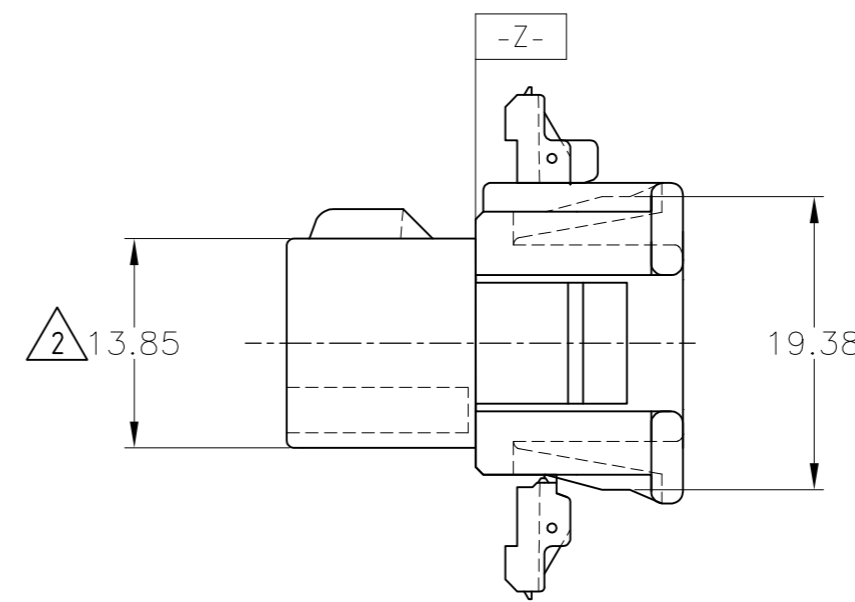

REVISIONS					
P	LTR	DESCRIPTION	DATE	DWN	APVD
C3	REVISED	ECR-19-009512	20JUN2019	DM	HK

RECOMMENDED PANEL DIMENSIONS

scale 1:1

PLASTIC PANEL

C-C
scale 1:1

- △-Z- 面より2mmの範囲で測定
- △相手ハウジングと所定の機能を満足してかん合出来ること
3内装するリセパタクル コンタクト型番:776001
- △1 TO BE MEASURED BETWEEN -Z- AND 2
- △2 TO BE MATE WITH CAP HOUSING SMOOTHLY
3 APPLIED RECEPTACLE CONTACT PART NUMBER:776001

BLACK	16POSITION PLUG HOUSING	179631-2
WHITE	16POSITION PLUG HOUSING	179631-1
色	名称	型番
COLOR	NAME	PART NUMBER

THIS DRAWING IS A CONTROLLED DOCUMENT.		DWN T.Minematsu 09JUN00	TE Connectivity	
DIMENSIONS: mm		CHK -	NAME 16POSITION PLUG HOUSING DIAGNOSTIC CONNECTOR	
TOLERANCES UNLESS OTHERWISE SPECIFIED: 一般公差		APVD M.TSUKAKOSHI 09JUN00	PRODUCT SPEC 108-5637	
0 PLC ± 1 PLC ±- 2 PLC ±- 3 PLC ±- 4 PLC ±- ANGLES ±-		APPLICATION SPEC -		
MATERIAL PBT		FINISH -	WEIGHT 11g	RESTRICTED TO -
TOLERANCES UNLESS OTHERWISE SPECIFIED: 一般公差 10以下: ±0.2 10を超え 30以下: ±0.25 30を超え 100以下: ±0.3 角度: ±3°		SCALE 2:1 SHEET 1 of 1 REV C3		
MATERIAL PBT		CUSTOMER DRAWING		SIZE A2
		CAGE CODE 00779		DRAWING NO C=179631