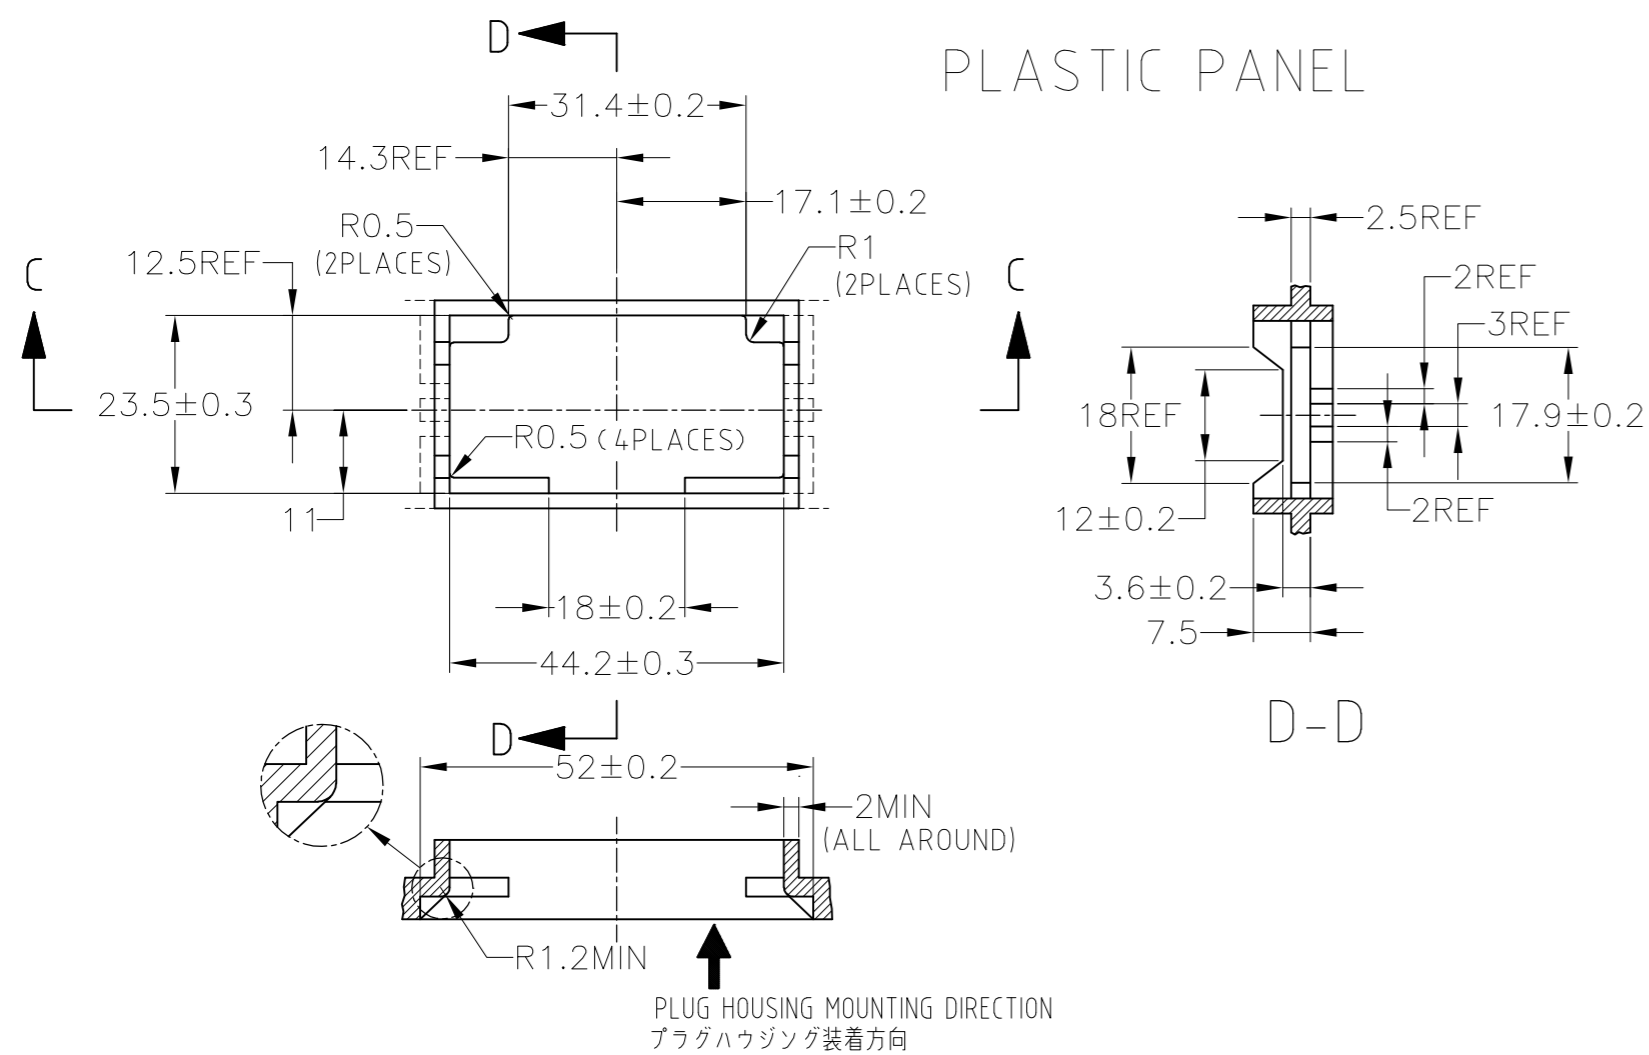

REVISIONS					
P	LTR	DESCRIPTION	DATE	DWN	APVD
C3	REVISED	ECR-19-009512	20JUN2019	DM	HK

RECOMMENDED PANEL DIMENSIONS

scale 1:1

PLASTIC PANEL

C-C
scale 1:1

- △-Z- 面より2mmの範囲で測定
- △相手ハウジングと所定の機能を満足してかん合出来ること
3内装するリセパタクル コンタクト型番:776001
- △1 TO BE MEASURED BETWEEN -Z- AND 2
- △2 TO BE MATE WITH CAP HOUSING SMOOTHLY
3 APPLIED RECEPTACLE CONTACT PART NUMBER:776001

BLACK	16POSITION PLUG HOUSING	179631-2
WHITE	16POSITION PLUG HOUSING	179631-1
色	名称	型番
COLOR	NAME	PART NUMBER

THIS DRAWING IS A CONTROLLED DOCUMENT.		DWN T.Minematsu 09JUN00	TE Connectivity	
DIMENSIONS: mm		CHK -	NAME 16POSITION PLUG HOUSING DIAGNOSTIC CONNECTOR	
TOLERANCES UNLESS OTHERWISE SPECIFIED: 一般公差		APVD M.TSUKAKOSHI 09JUN00	PRODUCT SPEC 108-5637	
0 PLC ± 1 PLC ±- 2 PLC ±- 3 PLC ±- 4 PLC ±- ANGLES ±-		APPLICATION SPEC -		
MATERIAL PBT		FINISH -	WEIGHT 11g	RESTRICTED TO -
TOLERANCES UNLESS OTHERWISE SPECIFIED: 一般公差 10以下: ±0.2 10を超え 30以下: ±0.25 30を超え 100以下: ±0.3 角度: ±3°		SCALE 2:1 SHEET 1 of 1 REV C3		
MATERIAL PBT		CUSTOMER DRAWING		SIZE A2
		CAGE CODE 00779		DRAWING NO C=179631