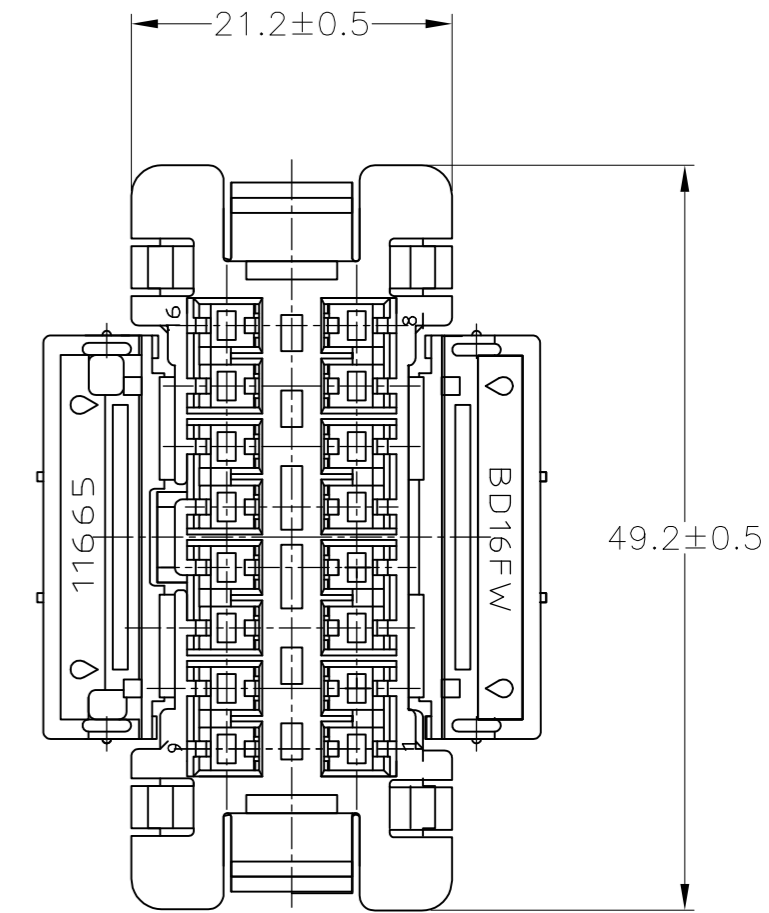

REVISIONS					
P	LTR	DESCRIPTION	DATE	DWN	APVD
C3	REVISED	ECR-19-009512	20JUN2019	DM	HK

RECOMMENDED PANEL DIMENSIONS

scale 1:1

PLASTIC PANEL

C-C
scale 1:1

- △-Z- 面より2mmの範囲で測定
- △相手ハウジングと所定の機能を満足してかん合出来ること
3内装するリセパタクル コンタクト型番:776001
- △1 TO BE MEASURED BETWEEN -Z- AND 2
- △2 TO BE MATE WITH CAP HOUSING SMOOTHLY
3 APPLIED RECEPTACLE CONTACT PART NUMBER:776001

BLACK	16POSITION PLUG HOUSING	179631-2
WHITE	16POSITION PLUG HOUSING	179631-1
色	名称	型番
COLOR	NAME	PART NUMBER

THIS DRAWING IS A CONTROLLED DOCUMENT.		DWN T.Minematsu 09JUN00	TE Connectivity	
DIMENSIONS: mm		CHK -	NAME 16POSITION PLUG HOUSING DIAGNOSTIC CONNECTOR	
TOLERANCES UNLESS OTHERWISE SPECIFIED: 一般公差		APVD M.TSUKAKOSHI 09JUN00	PRODUCT SPEC 108-5637	
0 PLC ± 1 PLC ±- 2 PLC ±- 3 PLC ±- 4 PLC ±- ANGLES ±-		APPLICATION SPEC -		
MATERIAL PBT		FINISH -	WEIGHT 11g	RESTRICTED TO -
TOLERANCES UNLESS OTHERWISE SPECIFIED: 一般公差 10以下: ±0.2 10を超え 30以下: ±0.25 30を超え 100以下: ±0.3 角度: ±3°		SCALE 2:1 SHEET 1 of 1 REV C3		
MATERIAL PBT		CUSTOMER DRAWING		SIZE A2
		CAGE CODE 00779		DRAWING NO C=179631