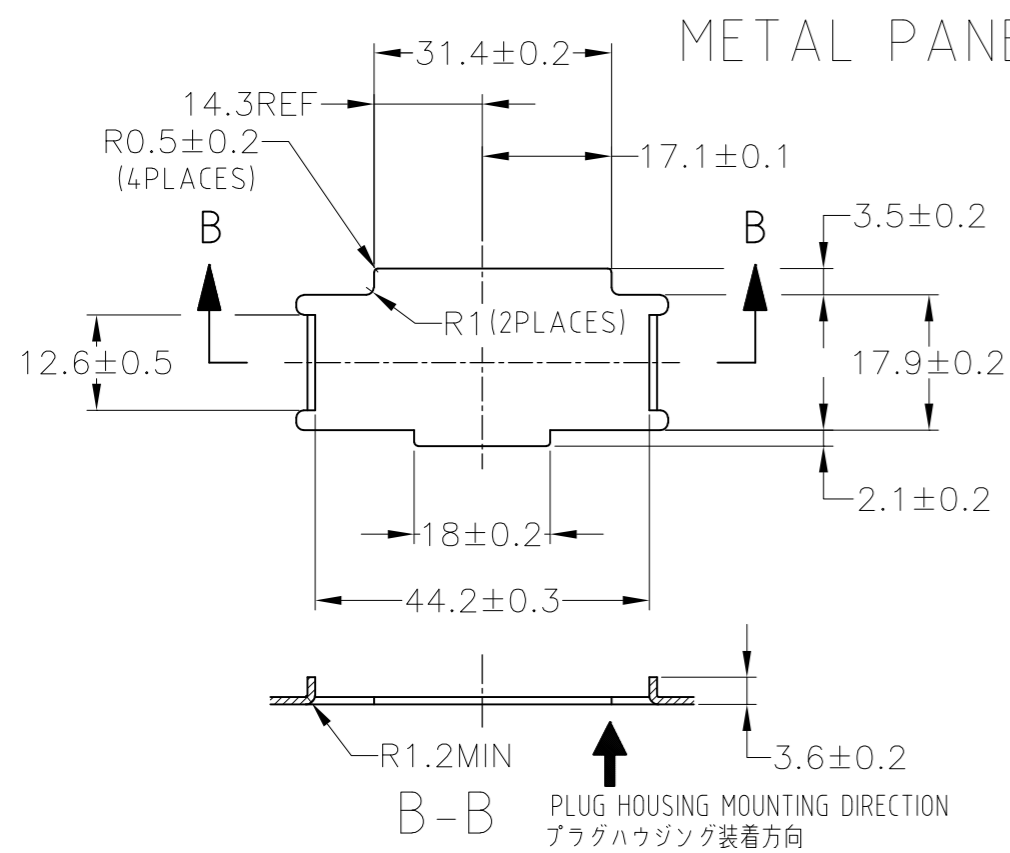

REVISIONS					
P	LTR	DESCRIPTION	DATE	DWN	APVD
C3	REVISED	ECR-19-009512	20JUN2019	DM	HK

RECOMMENDED PANEL DIMENSIONS

scale 1:1

PLASTIC PANEL

C-C
scale 1:1

- △-Z- 面より2mmの範囲で測定
- △相手ハウジングと所定の機能を満足してかん合出来ること
3内装するリセパタクル コンタクト型番:776001
- △1 TO BE MEASURED BETWEEN -Z- AND 2
- △2 TO BE MATE WITH CAP HOUSING SMOOTHLY
3 APPLIED RECEPTACLE CONTACT PART NUMBER:776001

BLACK	16POSITION PLUG HOUSING	179631-2
WHITE	16POSITION PLUG HOUSING	179631-1
色	名称	型番
COLOR	NAME	PART NUMBER

THIS DRAWING IS A CONTROLLED DOCUMENT.		DWN T.Minematsu 09JUN00	TE Connectivity	
DIMENSIONS: mm		CHK -	NAME 16POSITION PLUG HOUSING DIAGNOSTIC CONNECTOR	
TOLERANCES UNLESS OTHERWISE SPECIFIED: 一般公差		APVD M.TSUKAKOSHI 09JUN00	PRODUCT SPEC 108-5637	
0 PLC ± 1 PLC ±- 2 PLC ±- 3 PLC ±- 4 PLC ±- ANGLES ±-		APPLICATION SPEC -		
MATERIAL PBT		FINISH -	WEIGHT 11g	RESTRICTED TO -
TOLERANCES UNLESS OTHERWISE SPECIFIED: 一般公差 10以下: ±0.2 10を超え 30以下: ±0.25 30を超え 100以下: ±0.3 角度: ±3°		SCALE 2:1 SHEET 1 of 1 REV C3		
MATERIAL PBT		CUSTOMER DRAWING		SIZE A2
		CAGE CODE 00779		DRAWING NO C=179631