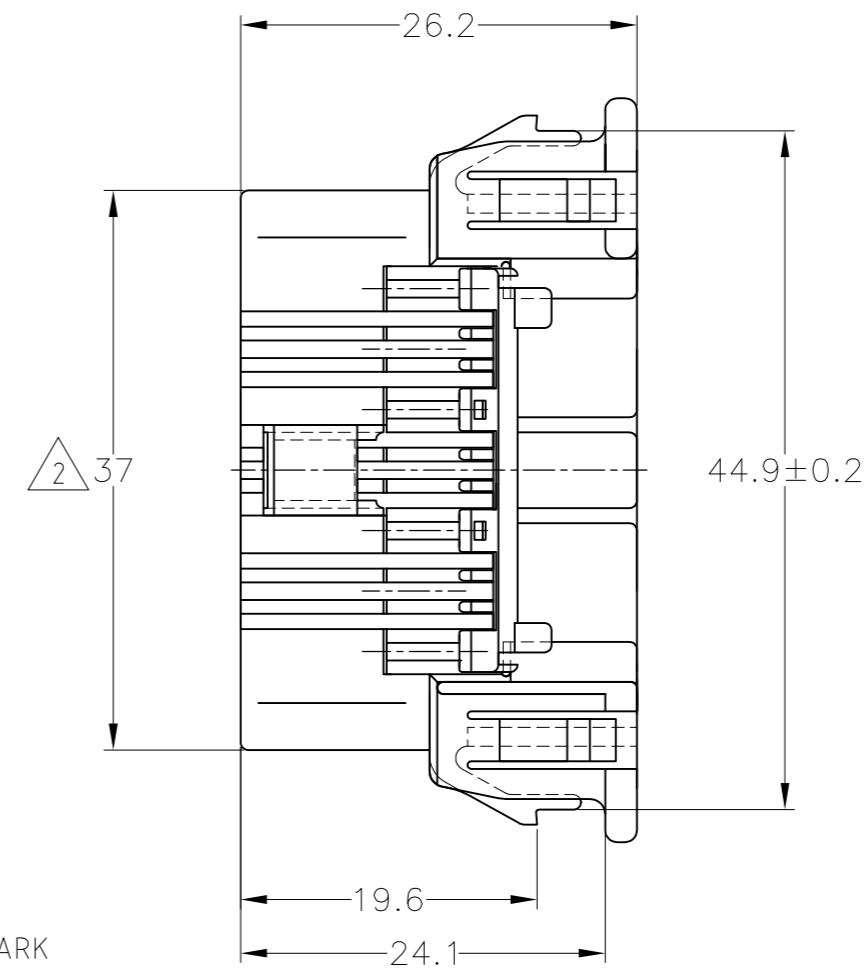

REVISIONS					
P	LTR	DESCRIPTION	DATE	DWN	APVD
C3	REVISED	ECR-19-009512	20JUN2019	DM	HK

RECOMMENDED PANEL DIMENSIONS

scale 1:1

PLASTIC PANEL

C-C
scale 1:1

- △-Z- 面より2mmの範囲で測定
- △相手ハウジングと所定の機能を満足してかん合出来ること
3内装するリセパタクル コンタクト型番:776001
- △1 TO BE MEASURED BETWEEN -Z- AND 2
- △2 TO BE MATE WITH CAP HOUSING SMOOTHLY
3 APPLIED RECEPTACLE CONTACT PART NUMBER:776001

BLACK	16POSITION PLUG HOUSING	179631-2
WHITE	16POSITION PLUG HOUSING	179631-1
色	名称	型番
COLOR	NAME	PART NUMBER

THIS DRAWING IS A CONTROLLED DOCUMENT.		DWN T.Minematsu 09JUN00	TE Connectivity	
DIMENSIONS: mm		CHK -	NAME 16POSITION PLUG HOUSING DIAGNOSTIC CONNECTOR	
TOLERANCES UNLESS OTHERWISE SPECIFIED: 一般公差		APVD M.TSUKAKOSHI 09JUN00	PRODUCT SPEC 108-5637	
0 PLC ± 1 PLC ±- 2 PLC ±- 3 PLC ±- 4 PLC ±- ANGLES ±-		APPLICATION SPEC -		
MATERIAL PBT		FINISH -	WEIGHT 11g	RESTRICTED TO -
TOLERANCES UNLESS OTHERWISE SPECIFIED: 一般公差 10以下: ±0.2 10を超え 30以下: ±0.25 30を超え 100以下: ±0.3 角度: ±3°		SCALE 2:1 SHEET 1 of 1 REV C3		
MATERIAL PBT		CUSTOMER DRAWING		SIZE A2
		CAGE CODE 00779		DRAWING NO C=179631