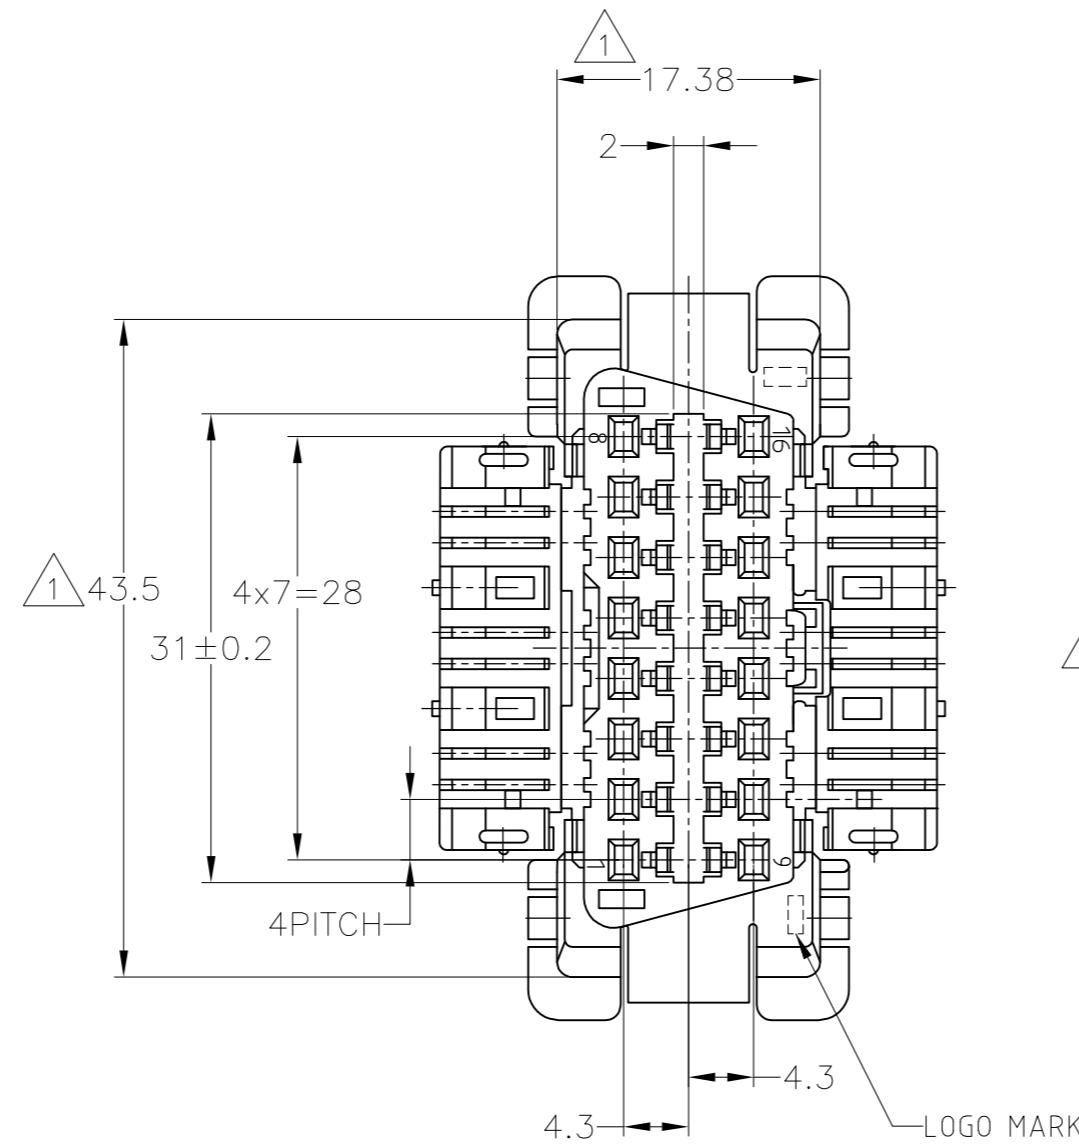

REVISIONS					
P	LTR	DESCRIPTION	DATE	DWN	APVD
C3	REVISED	ECR-19-009512	20JUN2019	DM	HK

RECOMMENDED PANEL DIMENSIONS

scale 1:1

PLASTIC PANEL

C-C
scale 1:1

- △-Z- 面より2mmの範囲で測定
- △相手ハウジングと所定の機能を満足してかん合出来ること
3内装するリセパタクル コンタクト型番:776001
- △1 TO BE MEASURED BETWEEN -Z- AND 2
- △2 TO BE MATE WITH CAP HOUSING SMOOTHLY
3 APPLIED RECEPTACLE CONTACT PART NUMBER:776001

BLACK	16POSITION PLUG HOUSING	179631-2
WHITE	16POSITION PLUG HOUSING	179631-1
色	名称	型番
COLOR	NAME	PART NUMBER

THIS DRAWING IS A CONTROLLED DOCUMENT.		DWN T.Minematsu 09JUN00	TE Connectivity	
DIMENSIONS: mm		CHK -	NAME 16POSITION PLUG HOUSING DIAGNOSTIC CONNECTOR	
TOLERANCES UNLESS OTHERWISE SPECIFIED: 一般公差		APVD M.TSUKAKOSHI 09JUN00	PRODUCT SPEC 108-5637	
0 PLC ± 1 PLC ±- 2 PLC ±- 3 PLC ±- 4 PLC ±- ANGLES ±-		APPLICATION SPEC -		
MATERIAL PBT		FINISH -	WEIGHT 11g	RESTRICTED TO -
TOLERANCES UNLESS OTHERWISE SPECIFIED: 一般公差 10以下: ±0.2 10を超え 30以下: ±0.25 30を超え 100以下: ±0.3 角度: ±3°		SCALE 2:1 SHEET 1 of 1 REV C3		
MATERIAL PBT		CUSTOMER DRAWING		SIZE A2
		CAGE CODE 00779		DRAWING NO C=179631